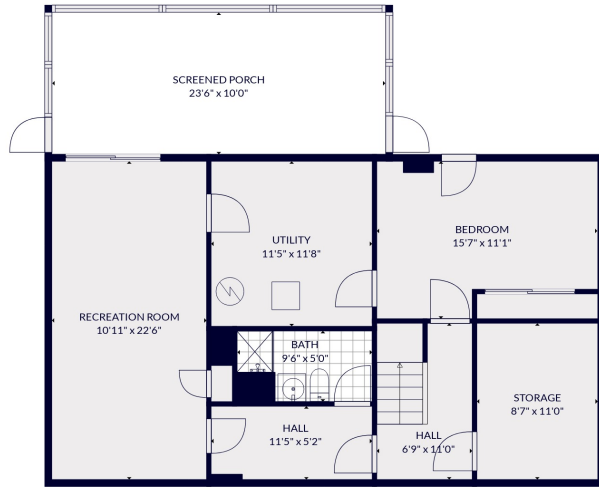

FLOOR 2

FLOOR 3

FLOOR 1

Total scanned area: 3819 sq. ft

MEASUREMENTS ARE CALCULATED BY CUBICASA TECHNOLOGY. DEEMED HIGHLY RELIABLE BUT NOT GUARANTEED.

Total scanned area: 3819 sq. ft

MEASUREMENTS ARE CALCULATED BY CUBICASA TECHNOLOGY. DEEMED HIGHLY RELIABLE BUT NOT GUARANTEED.

Total scanned area: 3819 sq. ft

MEASUREMENTS ARE CALCULATED BY CUBICASA TECHNOLOGY. DEEMED HIGHLY RELIABLE BUT NOT GUARANTEED.

Total scanned area: 3819 sq. ft

MEASUREMENTS ARE CALCULATED BY CUBICASA TECHNOLOGY. DEEMED HIGHLY RELIABLE BUT NOT GUARANTEED.