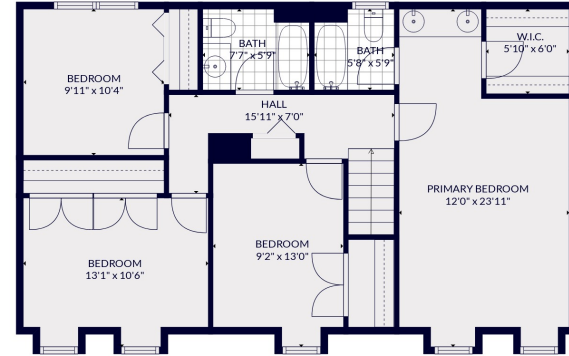

FLOOR 2

FLOOR 3

FLOOR 1

Total scanned area: 3819 sq. ft

MEASUREMENTS ARE CALCULATED BY CUBICASA TECHNOLOGY. DEEMED HIGHLY RELIABLE BUT NOT GUARANTEED.

Total scanned area: 3819 sq. ft

MEASUREMENTS ARE CALCULATED BY CUBICASA TECHNOLOGY. DEEMED HIGHLY RELIABLE BUT NOT GUARANTEED.

Total scanned area: 3819 sq. ft

MEASUREMENTS ARE CALCULATED BY CUBICASA TECHNOLOGY. DEEMED HIGHLY RELIABLE BUT NOT GUARANTEED.

Total scanned area: 3819 sq. ft

MEASUREMENTS ARE CALCULATED BY CUBICASA TECHNOLOGY. DEEMED HIGHLY RELIABLE BUT NOT GUARANTEED.