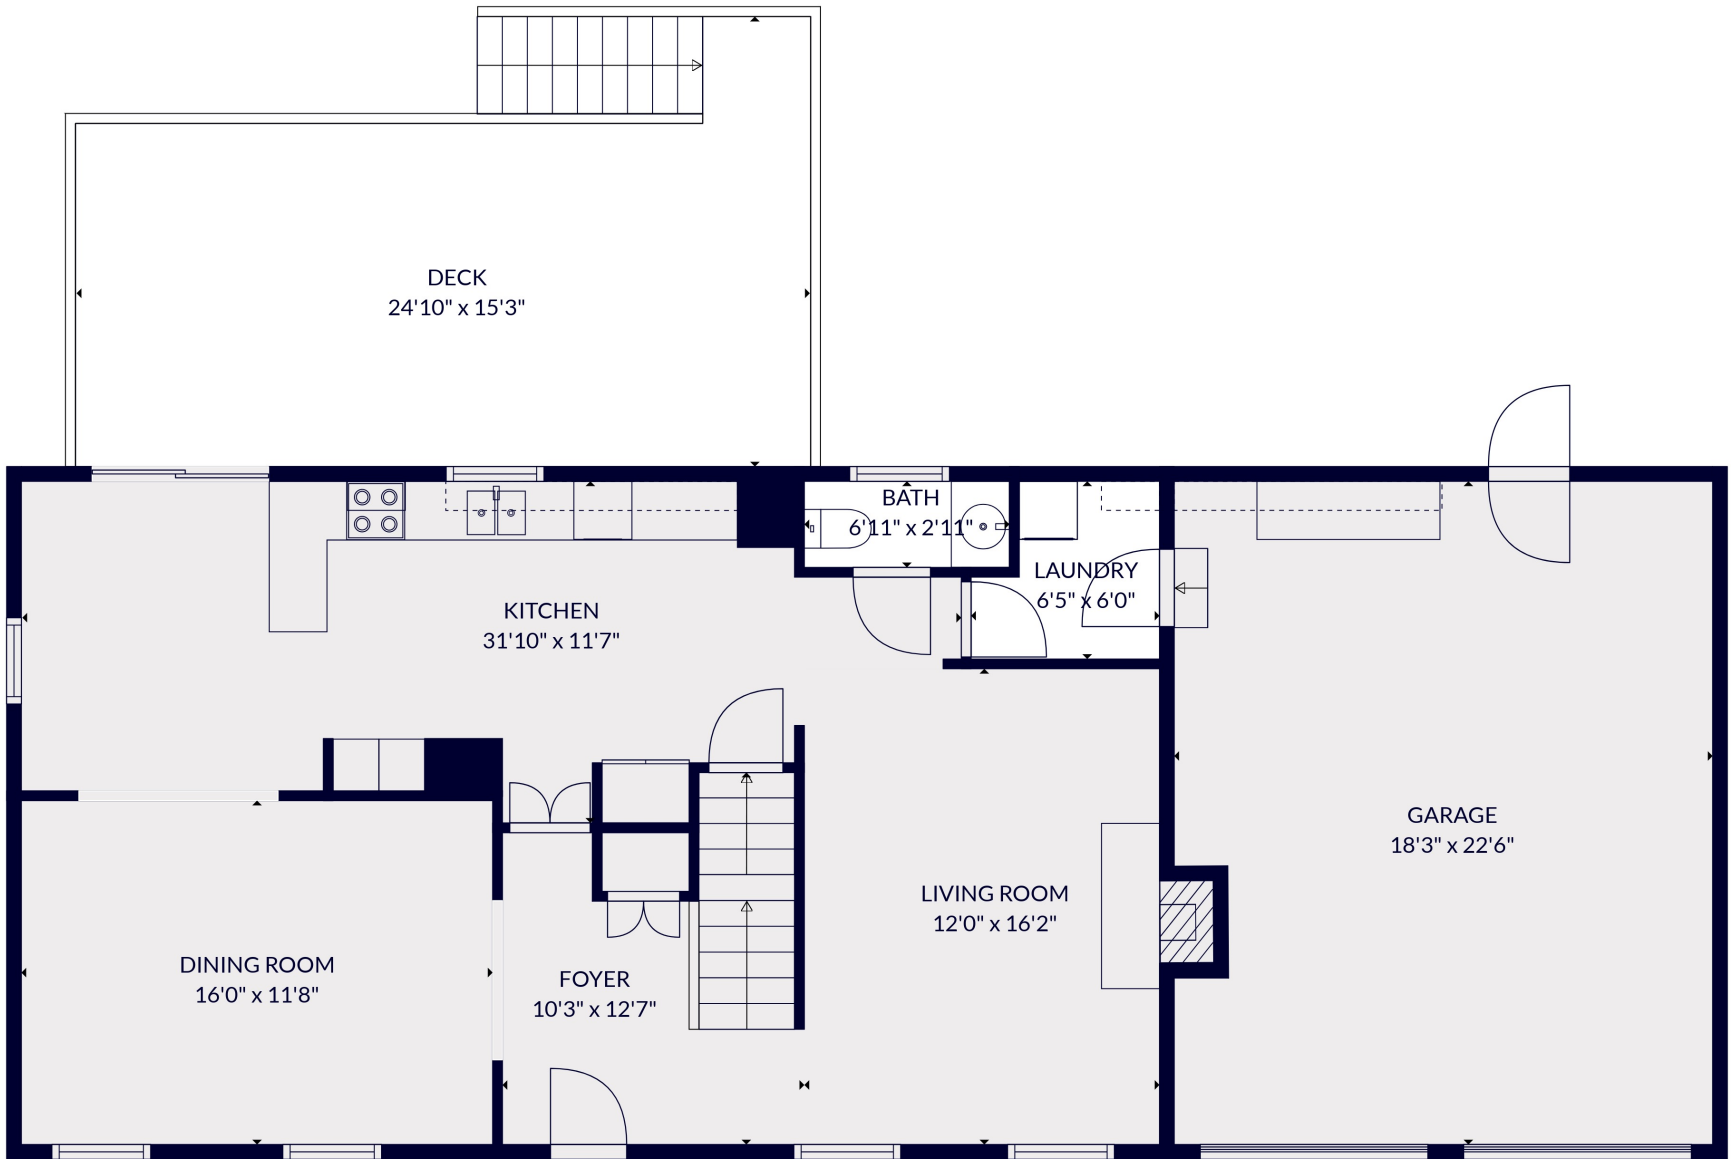

FLOOR 2

FLOOR 3

FLOOR 1

Total scanned area: 3819 sq. ft

MEASUREMENTS ARE CALCULATED BY CUBICASA TECHNOLOGY. DEEMED HIGHLY RELIABLE BUT NOT GUARANTEED.

Total scanned area: 3819 sq. ft

MEASUREMENTS ARE CALCULATED BY CUBICASA TECHNOLOGY. DEEMED HIGHLY RELIABLE BUT NOT GUARANTEED.

Total scanned area: 3819 sq. ft

MEASUREMENTS ARE CALCULATED BY CUBICASA TECHNOLOGY. DEEMED HIGHLY RELIABLE BUT NOT GUARANTEED.

Total scanned area: 3819 sq. ft

MEASUREMENTS ARE CALCULATED BY CUBICASA TECHNOLOGY. DEEMED HIGHLY RELIABLE BUT NOT GUARANTEED.