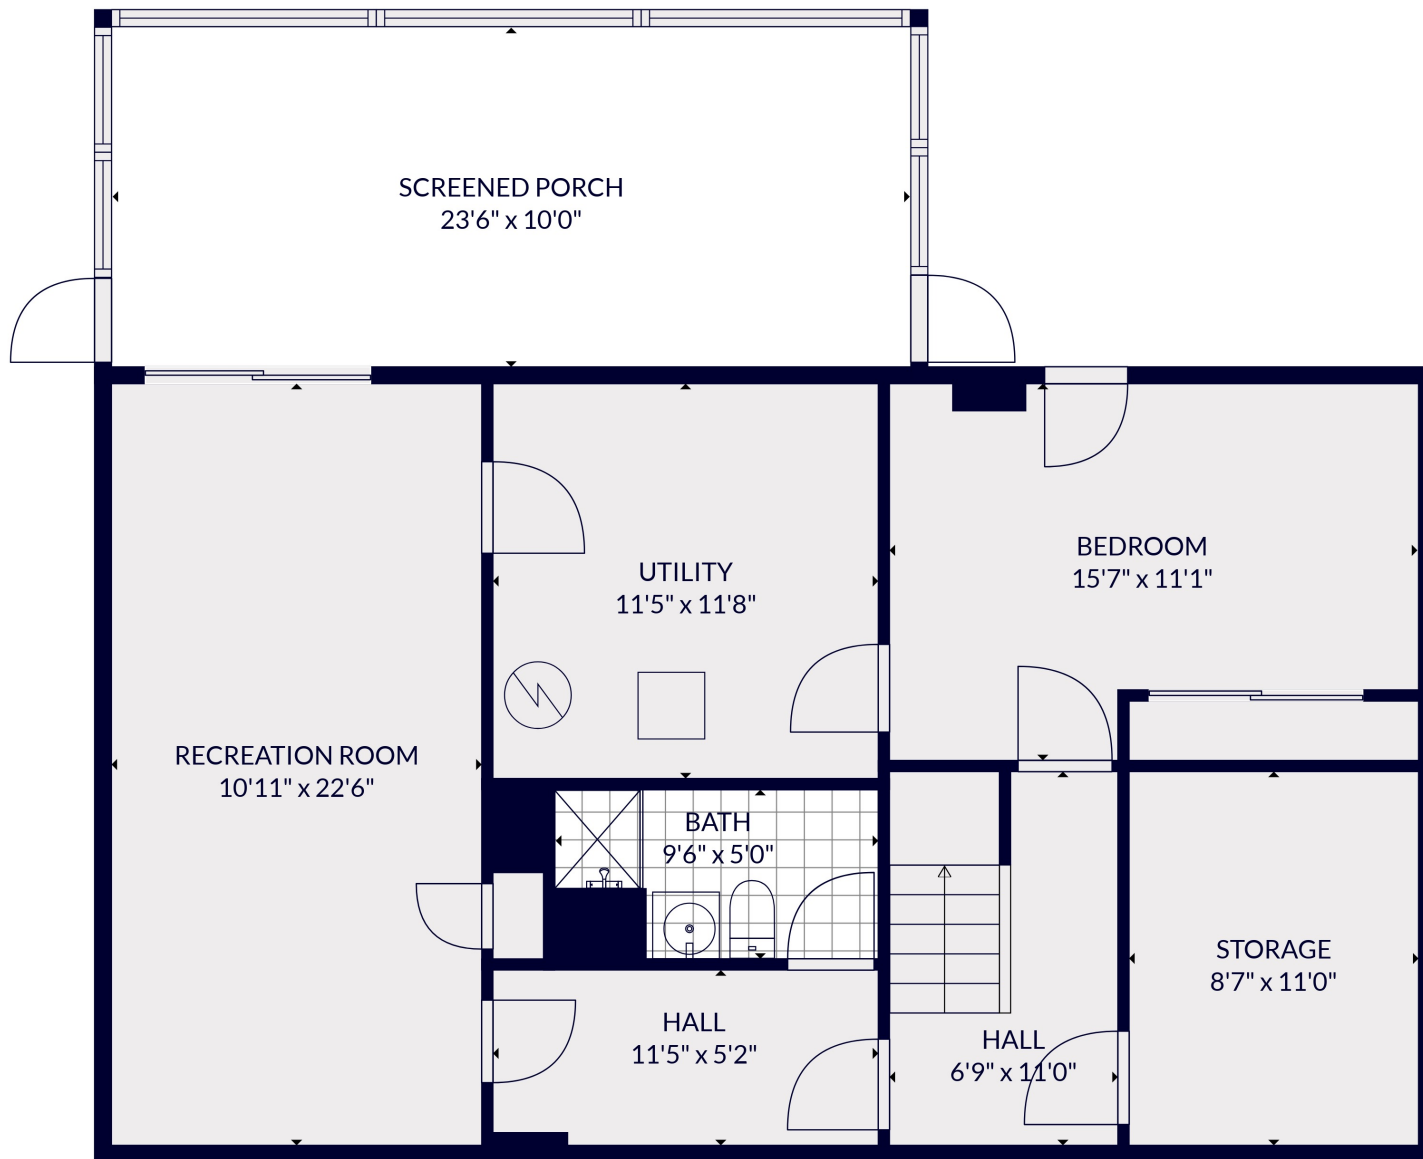

FLOOR 2

FLOOR 3

FLOOR 1

Total scanned area: 3819 sq. ft

MEASUREMENTS ARE CALCULATED BY CUBICASA TECHNOLOGY. DEEMED HIGHLY RELIABLE BUT NOT GUARANTEED.

Total scanned area: 3819 sq. ft

MEASUREMENTS ARE CALCULATED BY CUBICASA TECHNOLOGY. DEEMED HIGHLY RELIABLE BUT NOT GUARANTEED.

Total scanned area: 3819 sq. ft

MEASUREMENTS ARE CALCULATED BY CUBICASA TECHNOLOGY. DEEMED HIGHLY RELIABLE BUT NOT GUARANTEED.

Total scanned area: 3819 sq. ft

MEASUREMENTS ARE CALCULATED BY CUBICASA TECHNOLOGY. DEEMED HIGHLY RELIABLE BUT NOT GUARANTEED.