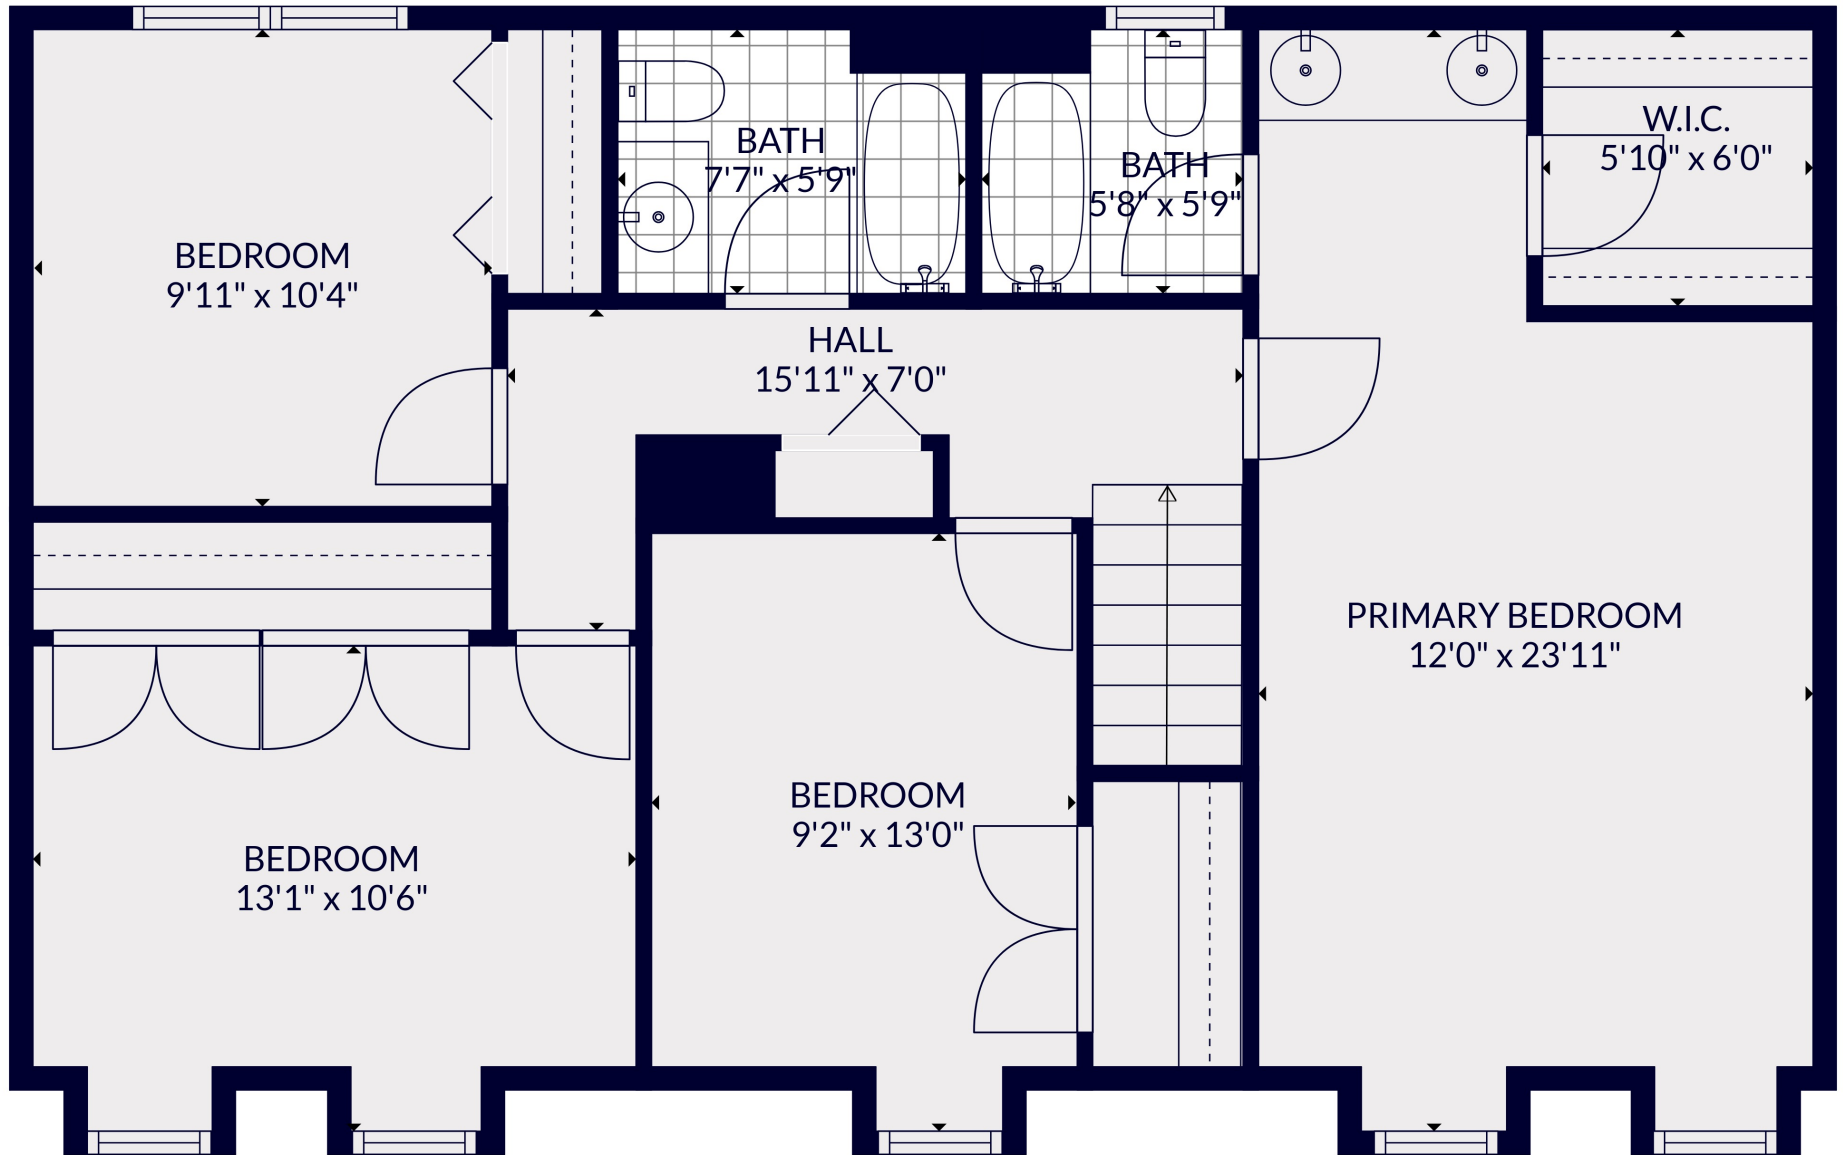

FLOOR 2

FLOOR 3

FLOOR 1

Total scanned area: 3819 sq. ft

MEASUREMENTS ARE CALCULATED BY CUBICASA TECHNOLOGY. DEEMED HIGHLY RELIABLE BUT NOT GUARANTEED.

Total scanned area: 3819 sq. ft

MEASUREMENTS ARE CALCULATED BY CUBICASA TECHNOLOGY. DEEMED HIGHLY RELIABLE BUT NOT GUARANTEED.

Total scanned area: 3819 sq. ft

MEASUREMENTS ARE CALCULATED BY CUBICASA TECHNOLOGY. DEEMED HIGHLY RELIABLE BUT NOT GUARANTEED.

Total scanned area: 3819 sq. ft

MEASUREMENTS ARE CALCULATED BY CUBICASA TECHNOLOGY. DEEMED HIGHLY RELIABLE BUT NOT GUARANTEED.