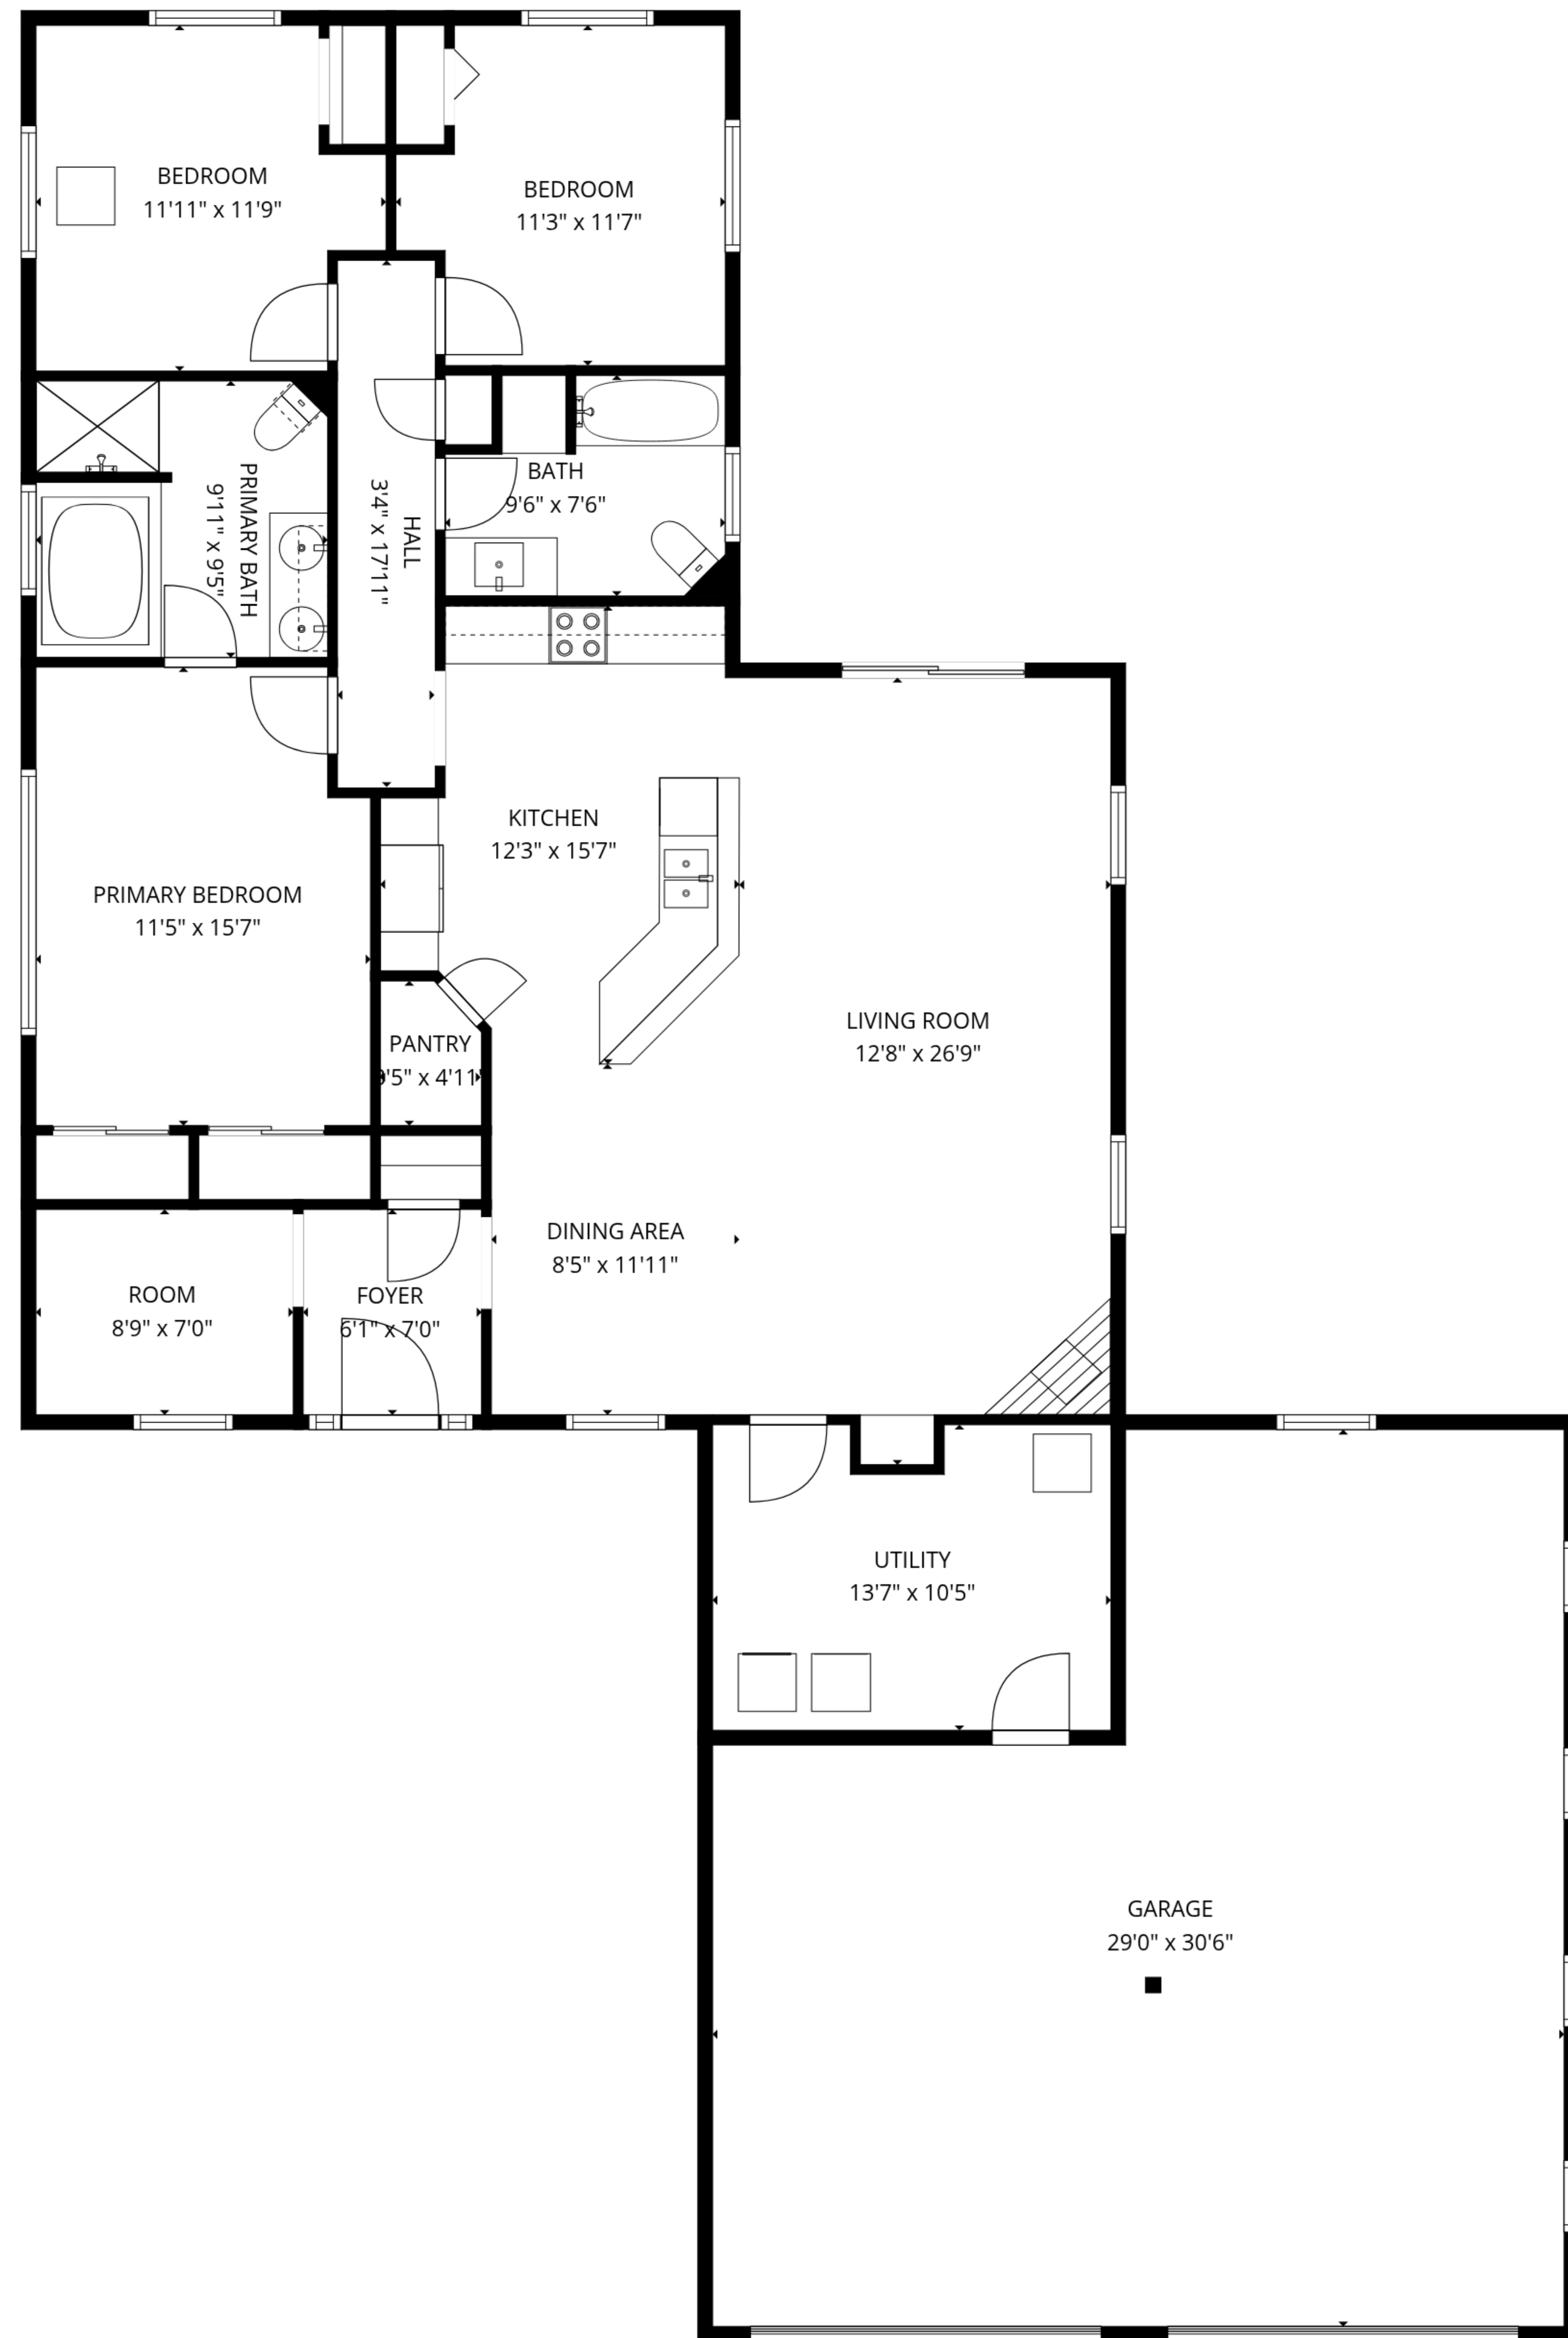

**TOTAL: 1448 sq. ft**

FLOOR 1: 1448 sq. ft

EXCLUDED AREAS: GARAGE: 733 sq. ft, UTILITY: 136 sq. ft, WALLS: 143 sq. ft

**TOTAL: 1448 sq. ft**

**FLOOR 1: 1448 sq. ft**

**EXCLUDED AREAS: GARAGE: 733 sq. ft, UTILITY: 136 sq. ft, WALLS: 143 sq. ft**