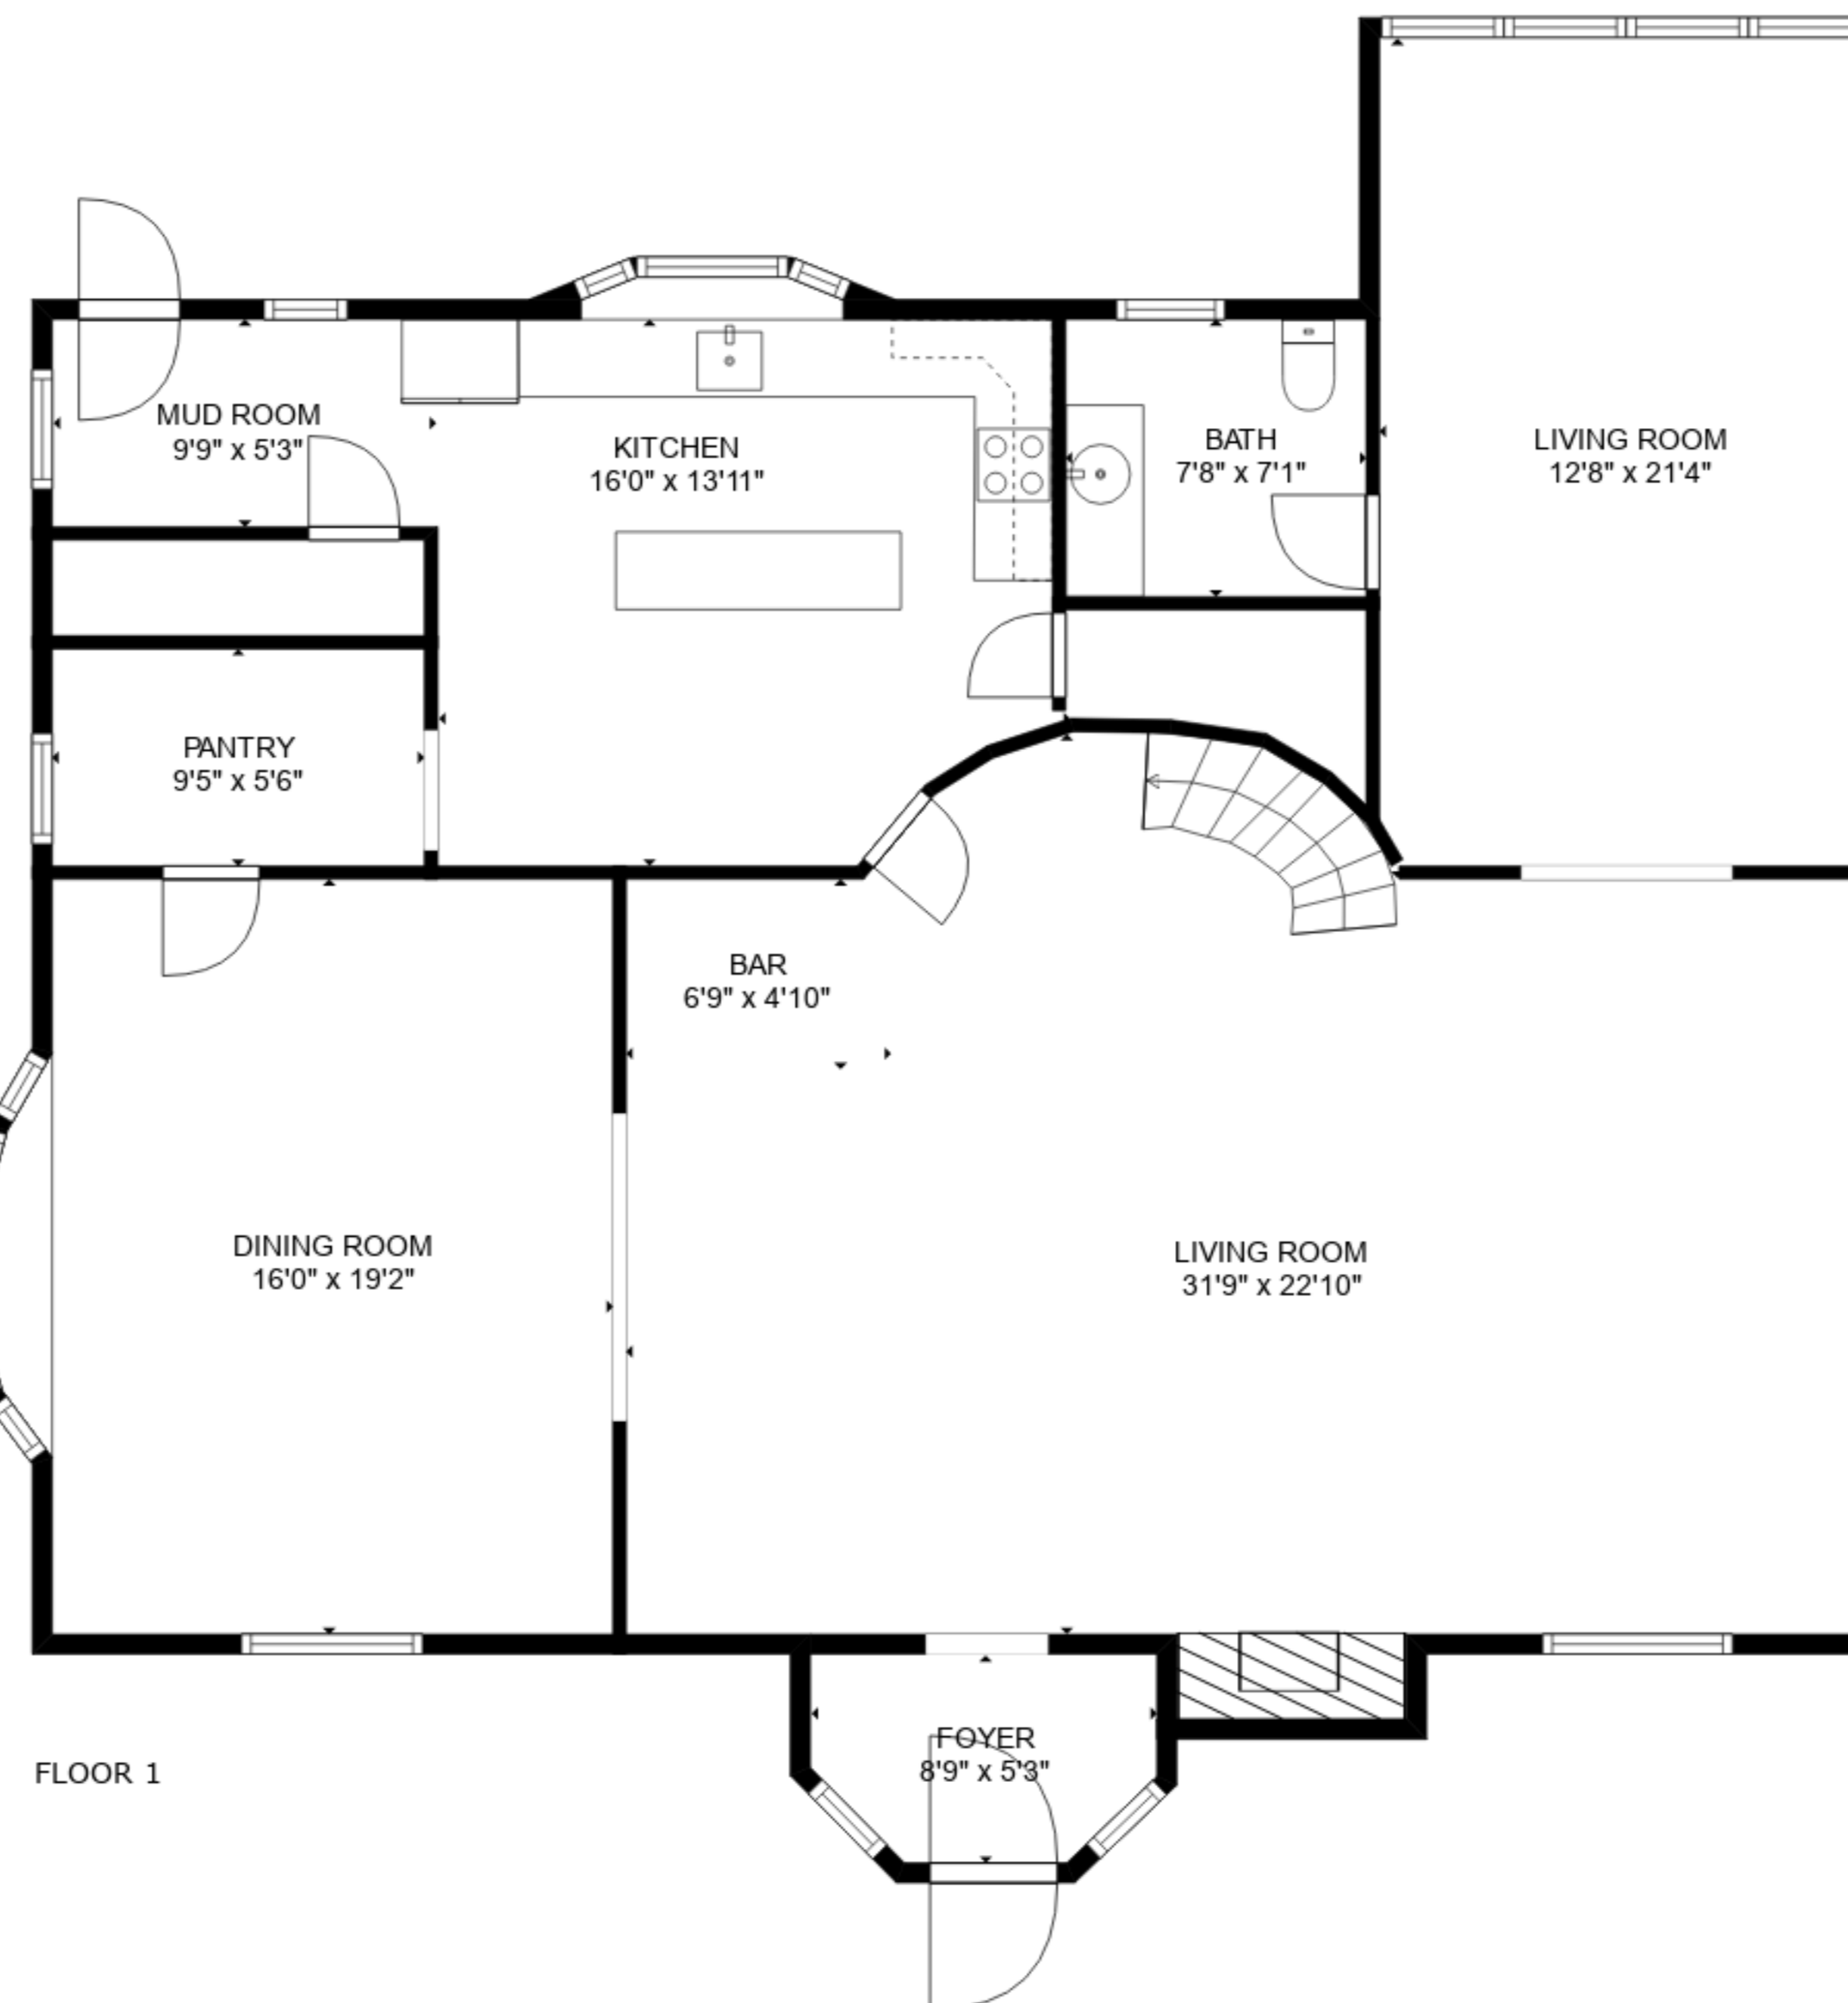

TOTAL: 3935 sq. ft

FLOOR 1: 1713 sq. ft, FLOOR 2: 1555 sq. ft, FLOOR 3: 667 sq. ft
 EXCLUDED AREAS: BAY WINDOW: 7 sq. ft, FIREPLACE: 15 sq. ft

SIZES AND DIMENSIONS ARE APPROXIMATE, ACTUAL MAY VARY.

TOTAL: 3935 sq. ft

FLOOR 1: 1713 sq. ft, FLOOR 2: 1555 sq. ft, FLOOR 3: 667 sq. ft
 EXCLUDED AREAS: BAY WINDOW: 7 sq. ft, FIREPLACE: 15 sq. ft

SIZES AND DIMENSIONS ARE APPROXIMATE, ACTUAL MAY VARY.

TOTAL: 3935 sq. ft

FLOOR 1: 1713 sq. ft, FLOOR 2: 1555 sq. ft, FLOOR 3: 667 sq. ft
EXCLUDED AREAS: BAY WINDOW: 7 sq. ft, FIREPLACE: 15 sq. ft

SIZES AND DIMENSIONS ARE APPROXIMATE, ACTUAL MAY VARY.

TOTAL: 3935 sq. ft

FLOOR 1: 1713 sq. ft, FLOOR 2: 1555 sq. ft, FLOOR 3: 667 sq. ft
 EXCLUDED AREAS: BAY WINDOW: 7 sq. ft, FIREPLACE: 15 sq. ft

SIZES AND DIMENSIONS ARE APPROXIMATE, ACTUAL MAY VARY.