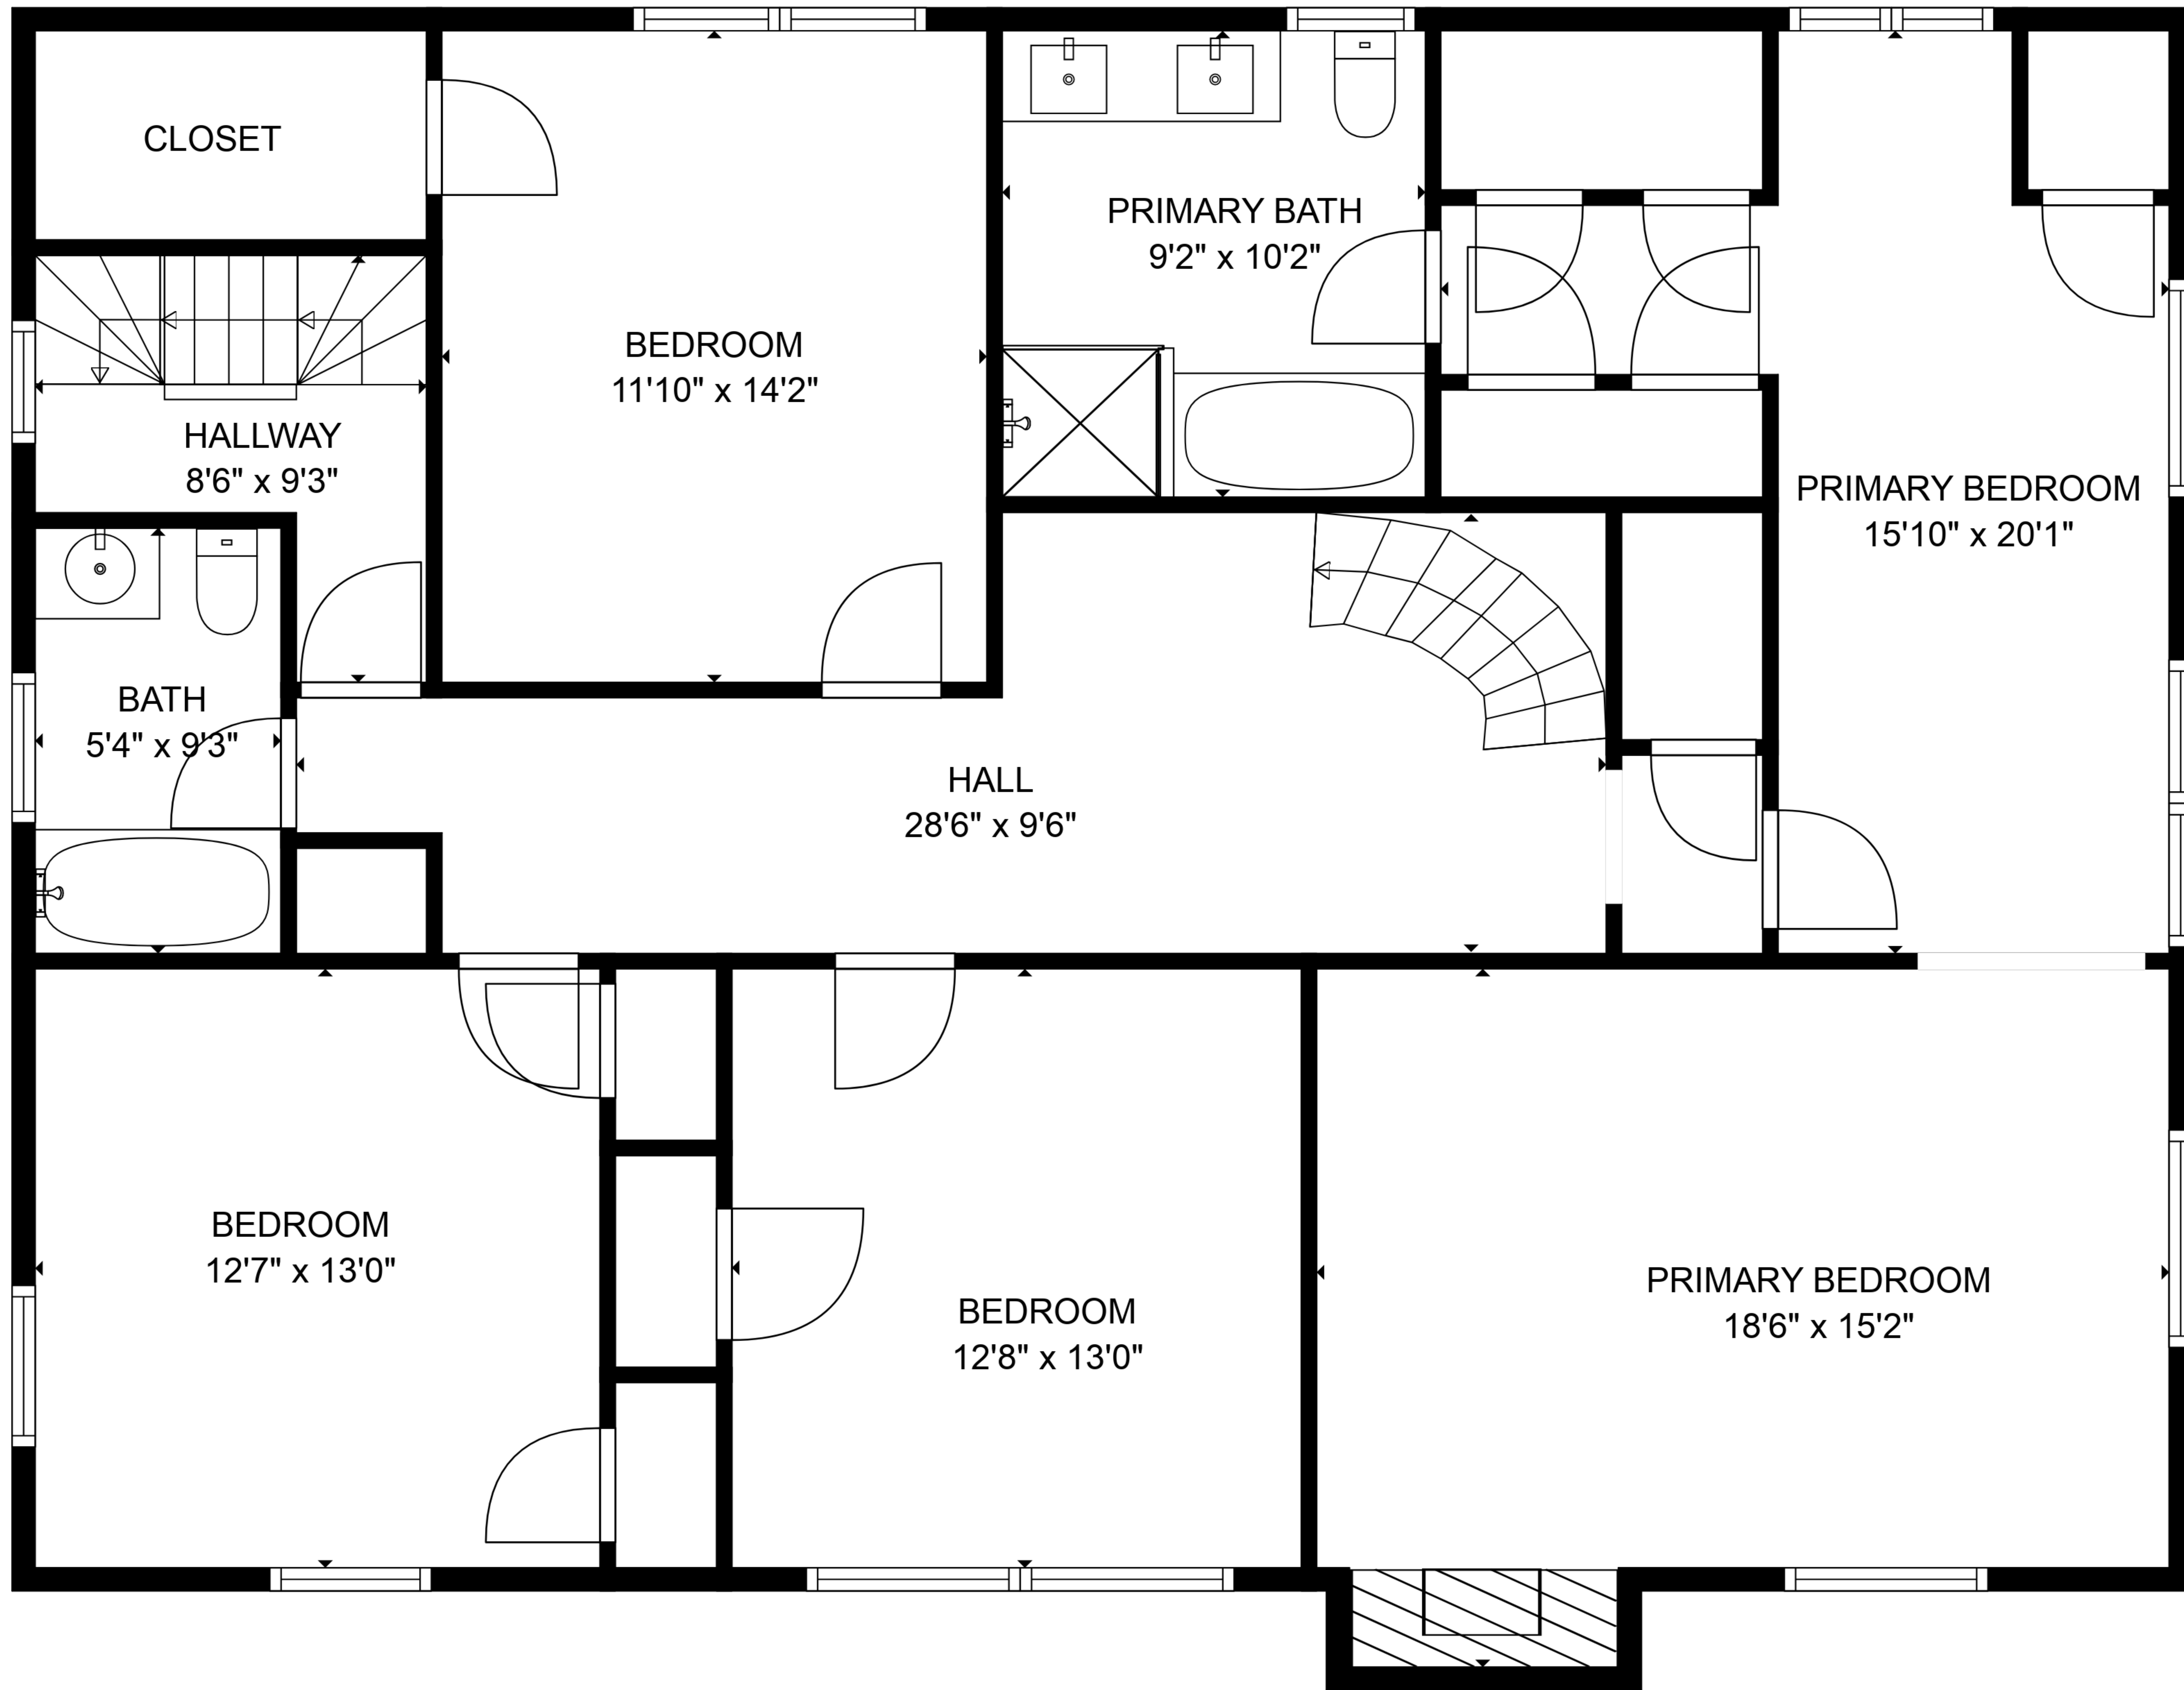

TOTAL: 3935 sq. ft

FLOOR 1: 1713 sq. ft, FLOOR 2: 1555 sq. ft, FLOOR 3: 667 sq. ft
 EXCLUDED AREAS: BAY WINDOW: 7 sq. ft, FIREPLACE: 15 sq. ft

SIZES AND DIMENSIONS ARE APPROXIMATE, ACTUAL MAY VARY.

TOTAL: 3935 sq. ft

FLOOR 1: 1713 sq. ft, FLOOR 2: 1555 sq. ft, FLOOR 3: 667 sq. ft
 EXCLUDED AREAS: BAY WINDOW: 7 sq. ft, FIREPLACE: 15 sq. ft

SIZES AND DIMENSIONS ARE APPROXIMATE, ACTUAL MAY VARY.

TOTAL: 3935 sq. ft

FLOOR 1: 1713 sq. ft, FLOOR 2: 1555 sq. ft, FLOOR 3: 667 sq. ft
EXCLUDED AREAS: BAY WINDOW: 7 sq. ft, FIREPLACE: 15 sq. ft

SIZES AND DIMENSIONS ARE APPROXIMATE, ACTUAL MAY VARY.

TOTAL: 3935 sq. ft

FLOOR 1: 1713 sq. ft, FLOOR 2: 1555 sq. ft, FLOOR 3: 667 sq. ft
 EXCLUDED AREAS: BAY WINDOW: 7 sq. ft, FIREPLACE: 15 sq. ft

SIZES AND DIMENSIONS ARE APPROXIMATE, ACTUAL MAY VARY.