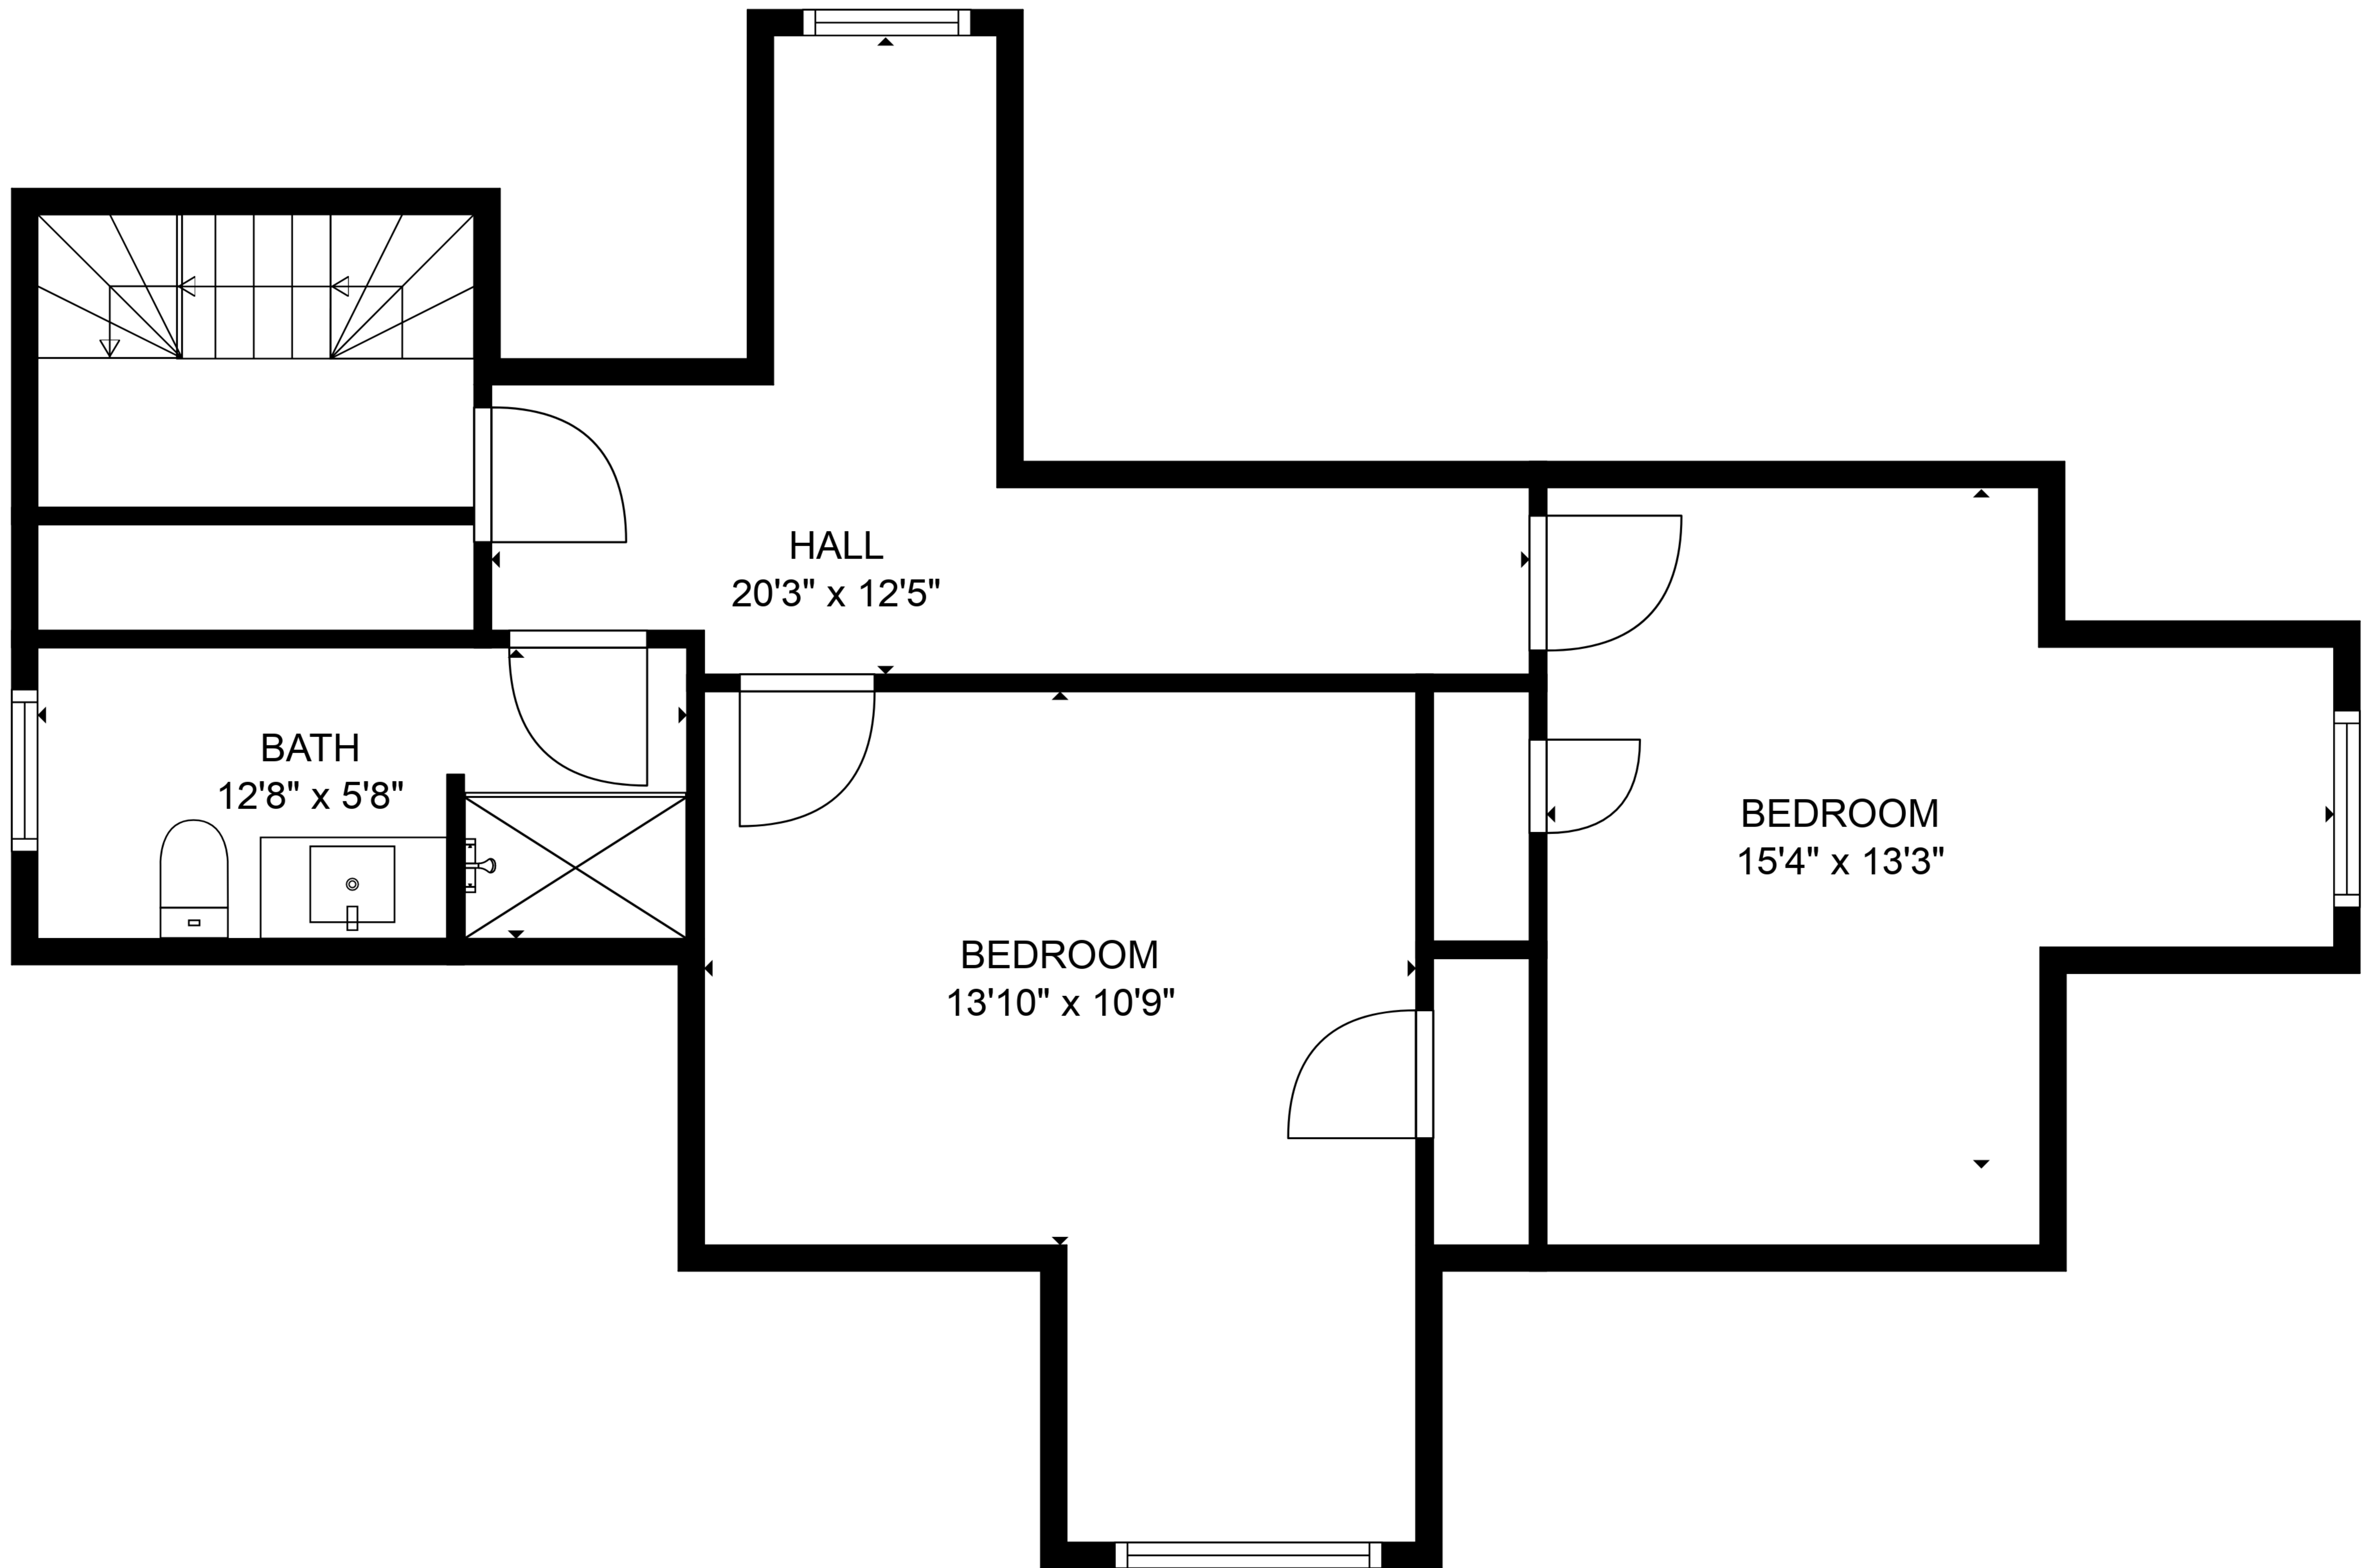

TOTAL: 3935 sq. ft

FLOOR 1: 1713 sq. ft, FLOOR 2: 1555 sq. ft, FLOOR 3: 667 sq. ft
 EXCLUDED AREAS: BAY WINDOW: 7 sq. ft, FIREPLACE: 15 sq. ft

SIZES AND DIMENSIONS ARE APPROXIMATE, ACTUAL MAY VARY.

TOTAL: 3935 sq. ft

FLOOR 1: 1713 sq. ft, FLOOR 2: 1555 sq. ft, FLOOR 3: 667 sq. ft
 EXCLUDED AREAS: BAY WINDOW: 7 sq. ft, FIREPLACE: 15 sq. ft

SIZES AND DIMENSIONS ARE APPROXIMATE, ACTUAL MAY VARY.

TOTAL: 3935 sq. ft

FLOOR 1: 1713 sq. ft, FLOOR 2: 1555 sq. ft, FLOOR 3: 667 sq. ft
EXCLUDED AREAS: BAY WINDOW: 7 sq. ft, FIREPLACE: 15 sq. ft

SIZES AND DIMENSIONS ARE APPROXIMATE, ACTUAL MAY VARY.

TOTAL: 3935 sq. ft

FLOOR 1: 1713 sq. ft, FLOOR 2: 1555 sq. ft, FLOOR 3: 667 sq. ft
 EXCLUDED AREAS: BAY WINDOW: 7 sq. ft, FIREPLACE: 15 sq. ft

SIZES AND DIMENSIONS ARE APPROXIMATE, ACTUAL MAY VARY.