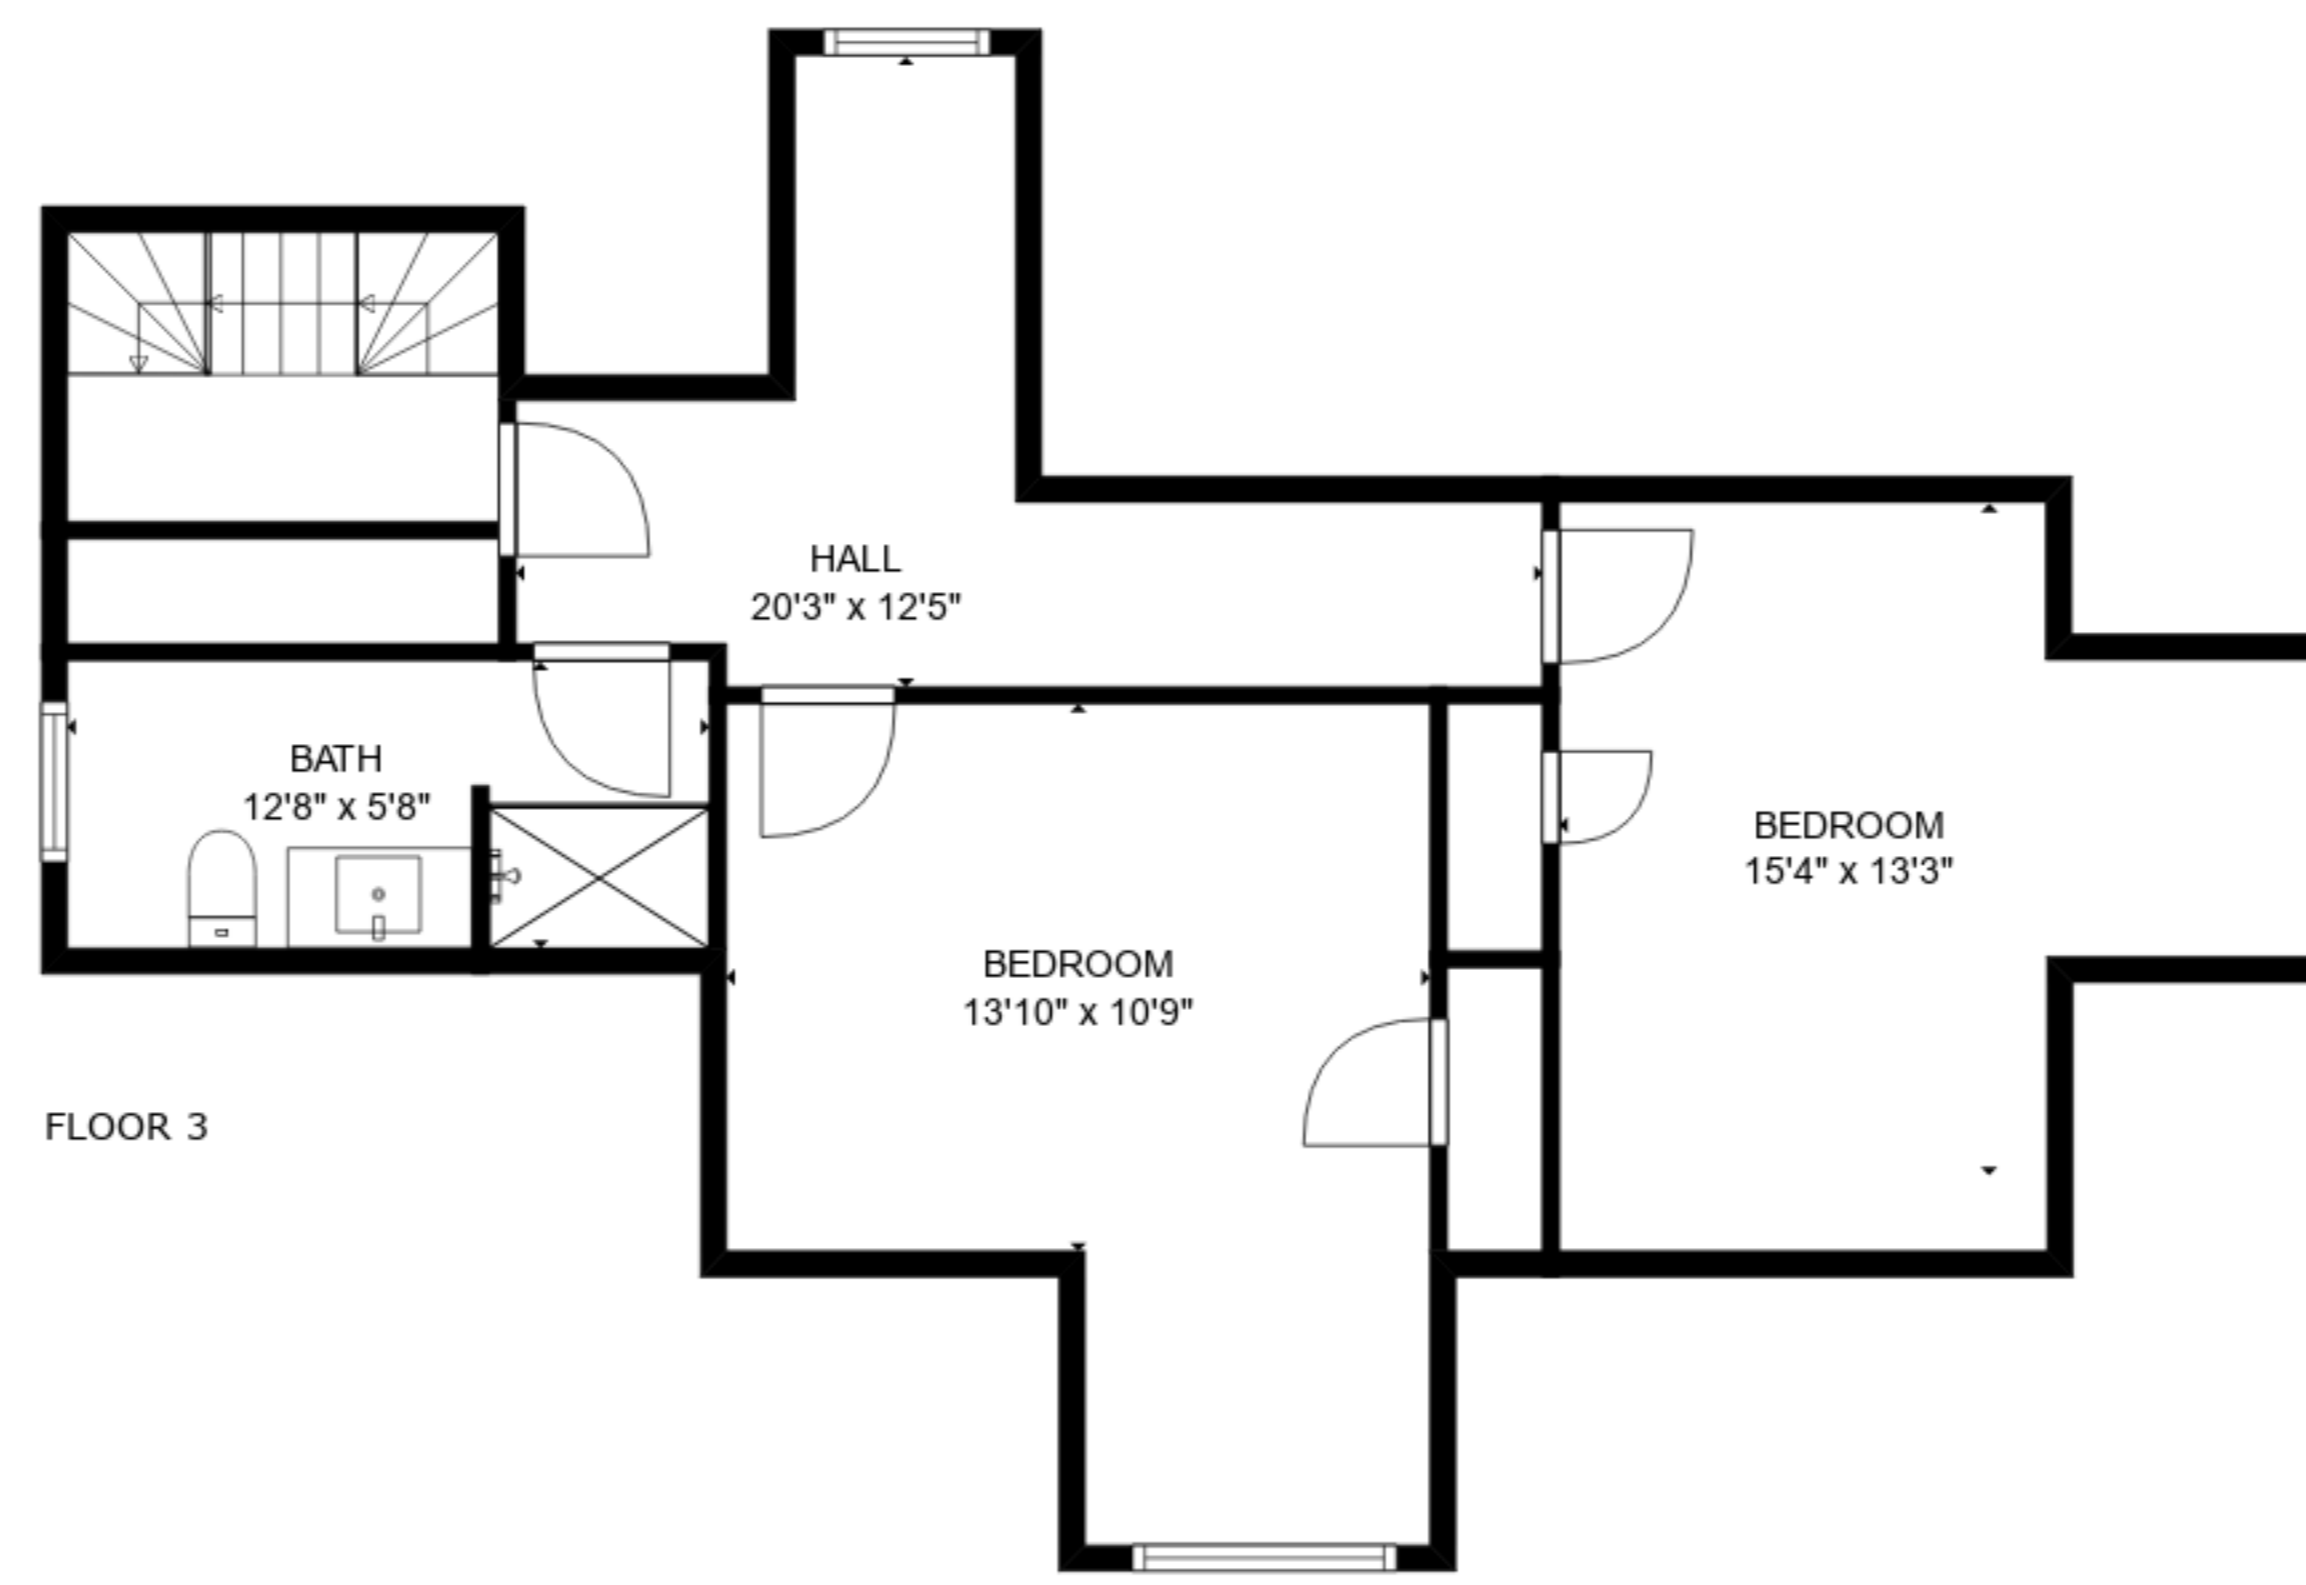

TOTAL: 3935 sq. ft

FLOOR 1: 1713 sq. ft, FLOOR 2: 1555 sq. ft, FLOOR 3: 667 sq. ft
 EXCLUDED AREAS: BAY WINDOW: 7 sq. ft, FIREPLACE: 15 sq. ft

SIZES AND DIMENSIONS ARE APPROXIMATE, ACTUAL MAY VARY.

TOTAL: 3935 sq. ft

FLOOR 1: 1713 sq. ft, FLOOR 2: 1555 sq. ft, FLOOR 3: 667 sq. ft
 EXCLUDED AREAS: BAY WINDOW: 7 sq. ft, FIREPLACE: 15 sq. ft

SIZES AND DIMENSIONS ARE APPROXIMATE, ACTUAL MAY VARY.

TOTAL: 3935 sq. ft

FLOOR 1: 1713 sq. ft, FLOOR 2: 1555 sq. ft, FLOOR 3: 667 sq. ft
EXCLUDED AREAS: BAY WINDOW: 7 sq. ft, FIREPLACE: 15 sq. ft

SIZES AND DIMENSIONS ARE APPROXIMATE, ACTUAL MAY VARY.

TOTAL: 3935 sq. ft

FLOOR 1: 1713 sq. ft, FLOOR 2: 1555 sq. ft, FLOOR 3: 667 sq. ft
 EXCLUDED AREAS: BAY WINDOW: 7 sq. ft, FIREPLACE: 15 sq. ft

SIZES AND DIMENSIONS ARE APPROXIMATE, ACTUAL MAY VARY.