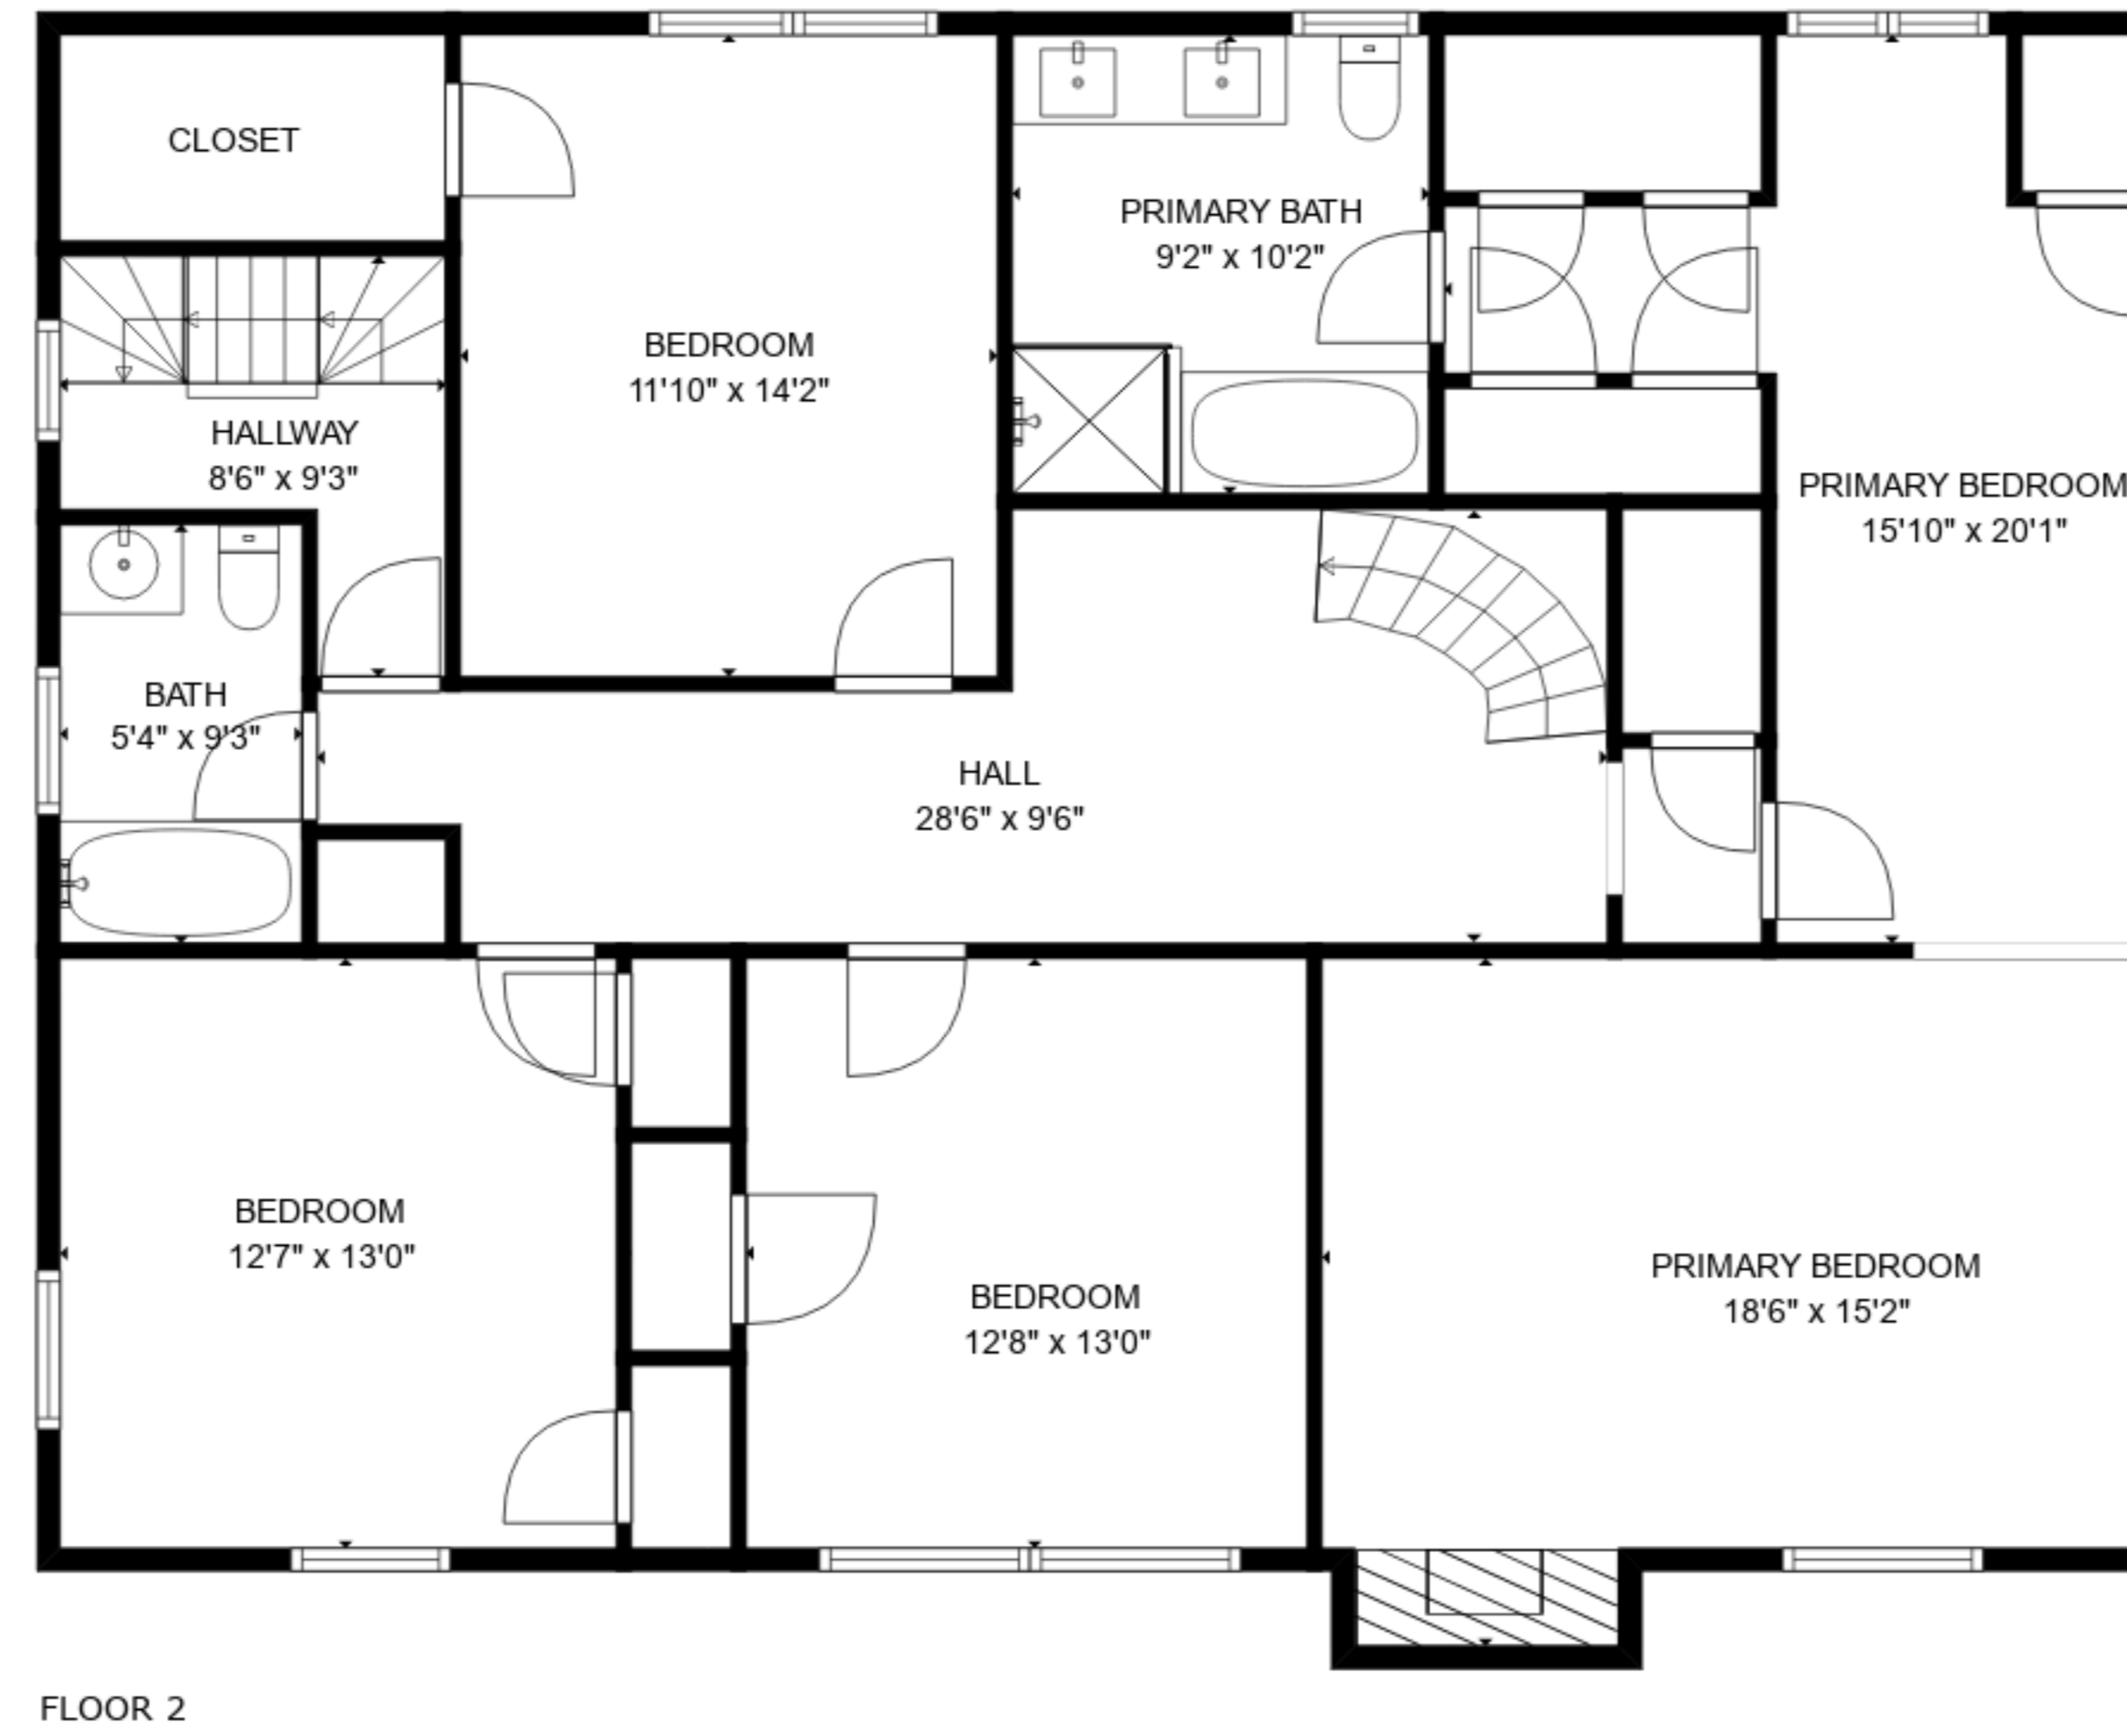

TOTAL: 3935 sq. ft

FLOOR 1: 1713 sq. ft, FLOOR 2: 1555 sq. ft, FLOOR 3: 667 sq. ft
 EXCLUDED AREAS: BAY WINDOW: 7 sq. ft, FIREPLACE: 15 sq. ft

SIZES AND DIMENSIONS ARE APPROXIMATE, ACTUAL MAY VARY.

TOTAL: 3935 sq. ft

FLOOR 1: 1713 sq. ft, FLOOR 2: 1555 sq. ft, FLOOR 3: 667 sq. ft
 EXCLUDED AREAS: BAY WINDOW: 7 sq. ft, FIREPLACE: 15 sq. ft

SIZES AND DIMENSIONS ARE APPROXIMATE, ACTUAL MAY VARY.

TOTAL: 3935 sq. ft

FLOOR 1: 1713 sq. ft, FLOOR 2: 1555 sq. ft, FLOOR 3: 667 sq. ft
EXCLUDED AREAS: BAY WINDOW: 7 sq. ft, FIREPLACE: 15 sq. ft

SIZES AND DIMENSIONS ARE APPROXIMATE, ACTUAL MAY VARY.

TOTAL: 3935 sq. ft

FLOOR 1: 1713 sq. ft, FLOOR 2: 1555 sq. ft, FLOOR 3: 667 sq. ft
 EXCLUDED AREAS: BAY WINDOW: 7 sq. ft, FIREPLACE: 15 sq. ft

SIZES AND DIMENSIONS ARE APPROXIMATE, ACTUAL MAY VARY.