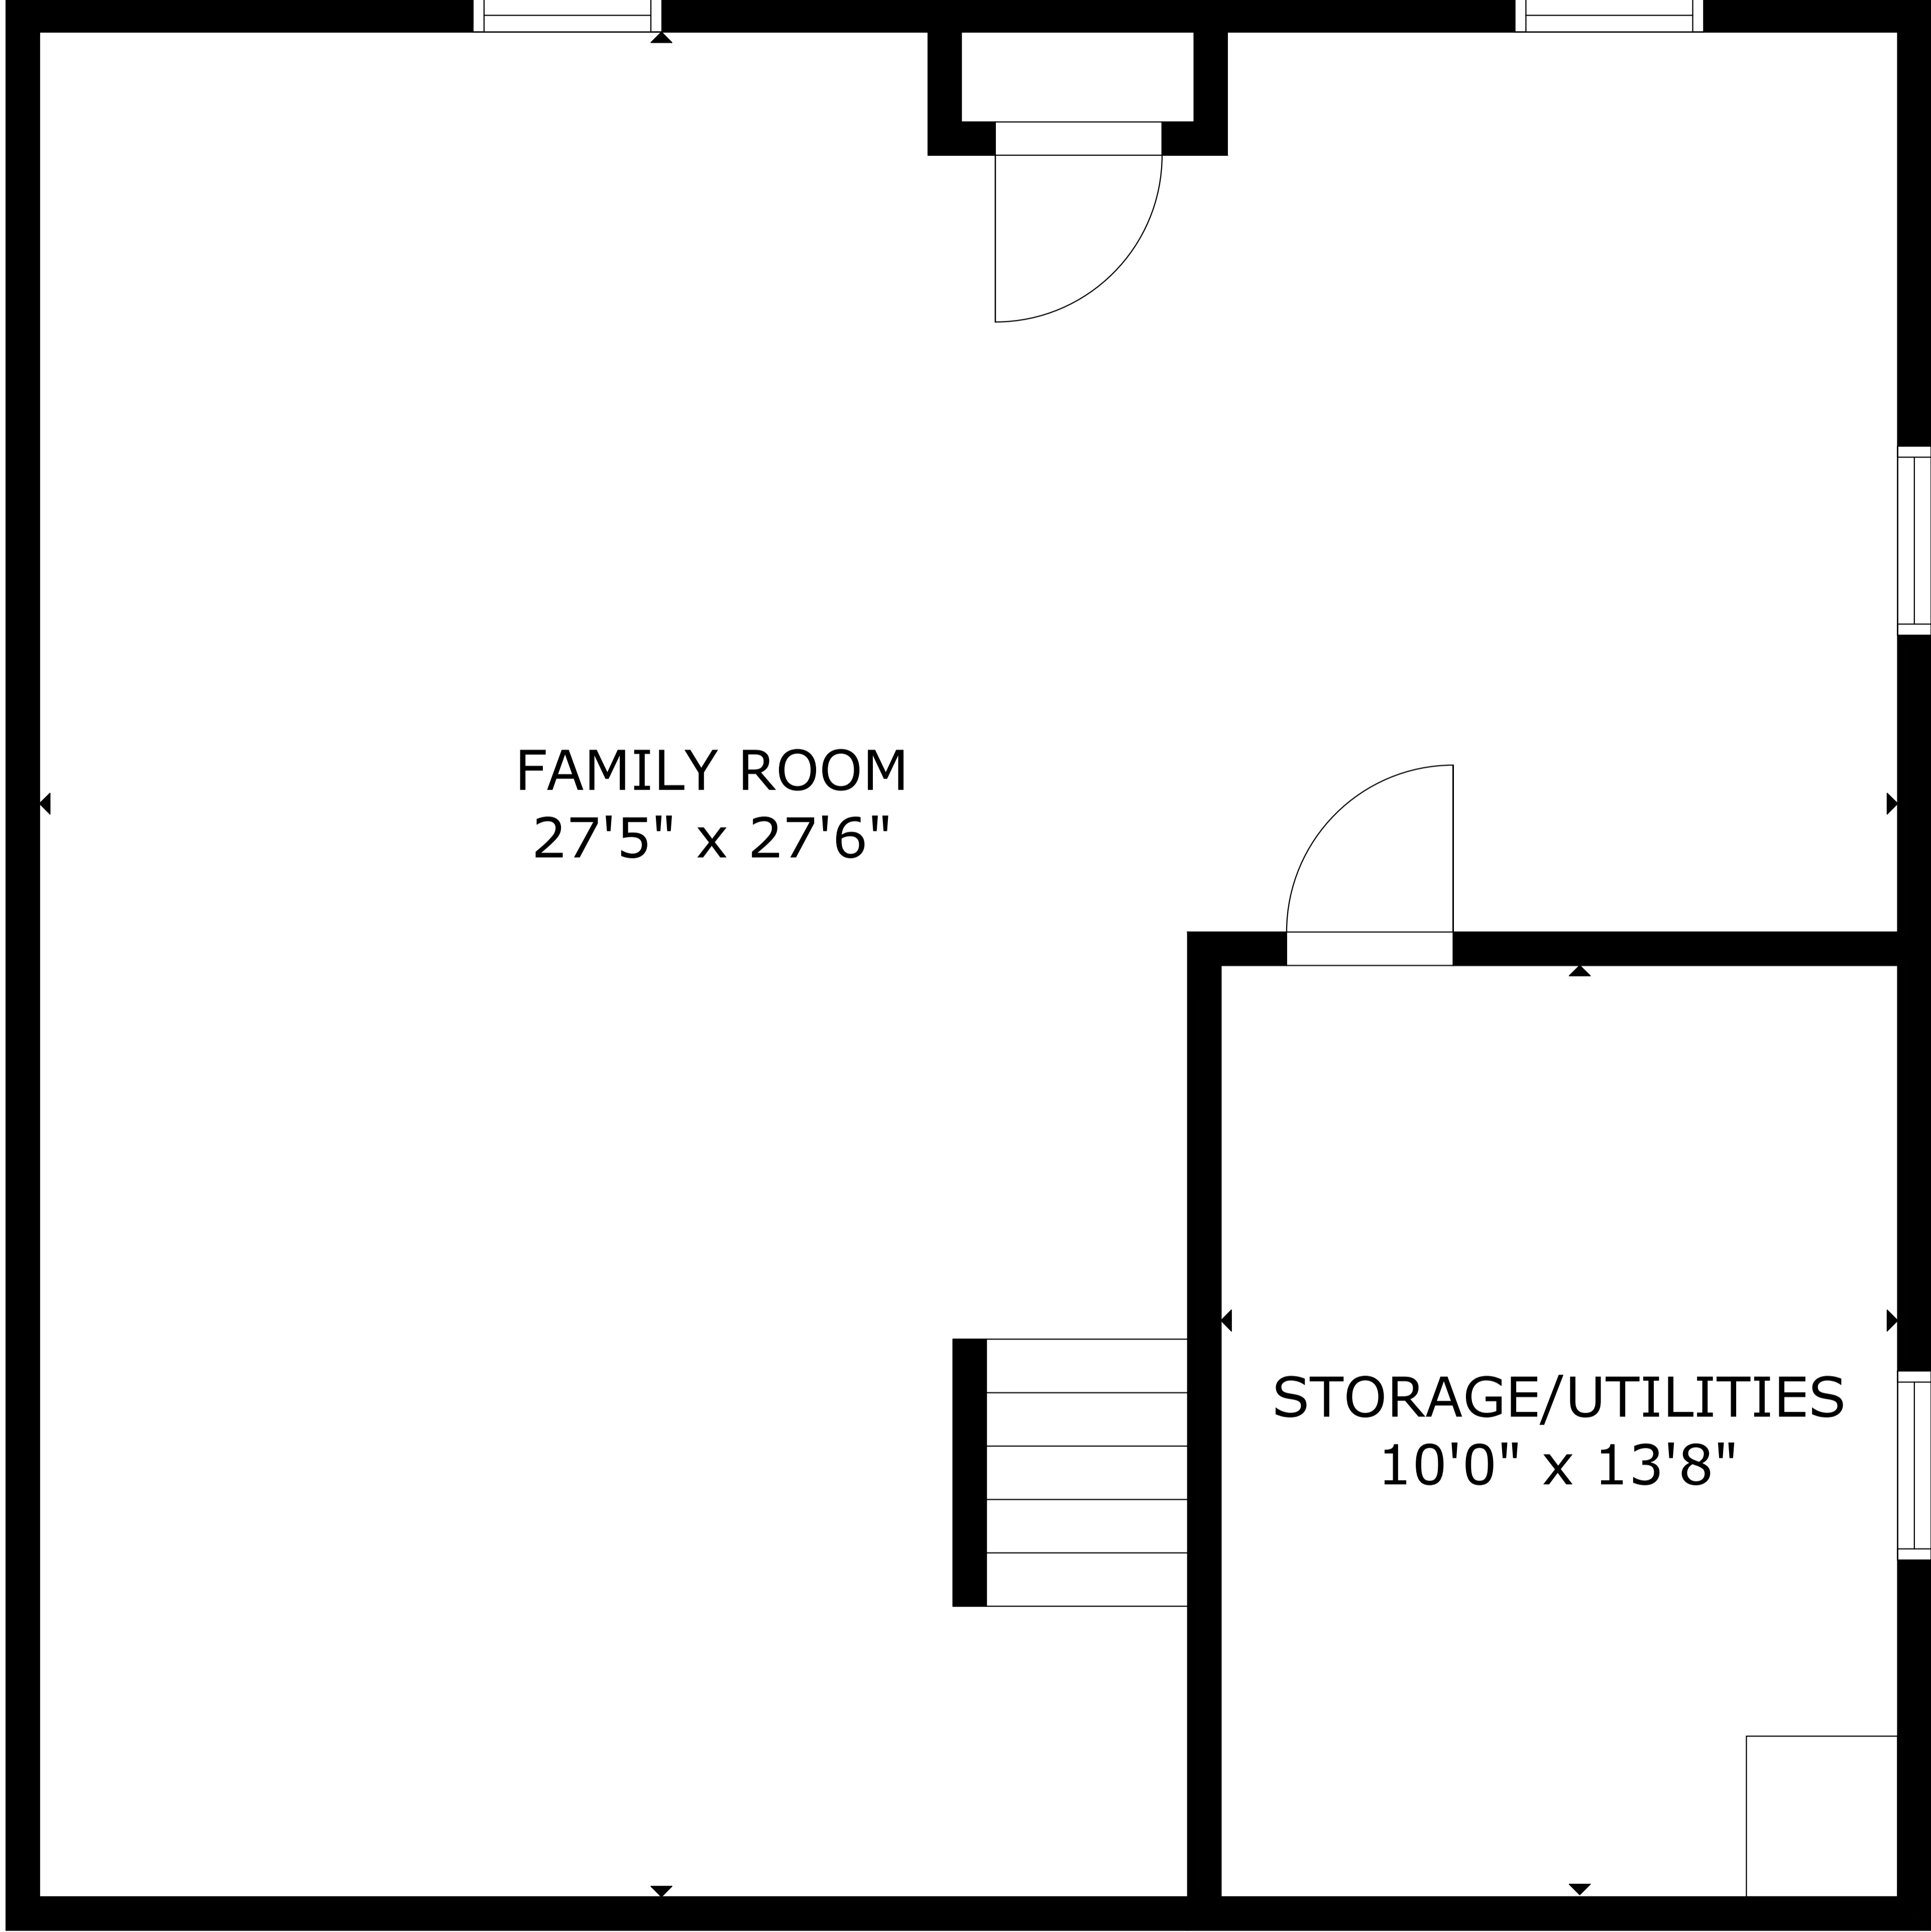

39 Hawthorne Street, Mashpee

GROSS INTERNAL AREA
TOTAL: 2,263 sq.ft
FLOOR 1: 754 sq.ft, FLOOR 2: 755 sq.ft, FLOOR 3: 754 sq.ft
SIZE AND DIMENSIONS ARE APPROXIMATE, ACTUAL MAY VARY