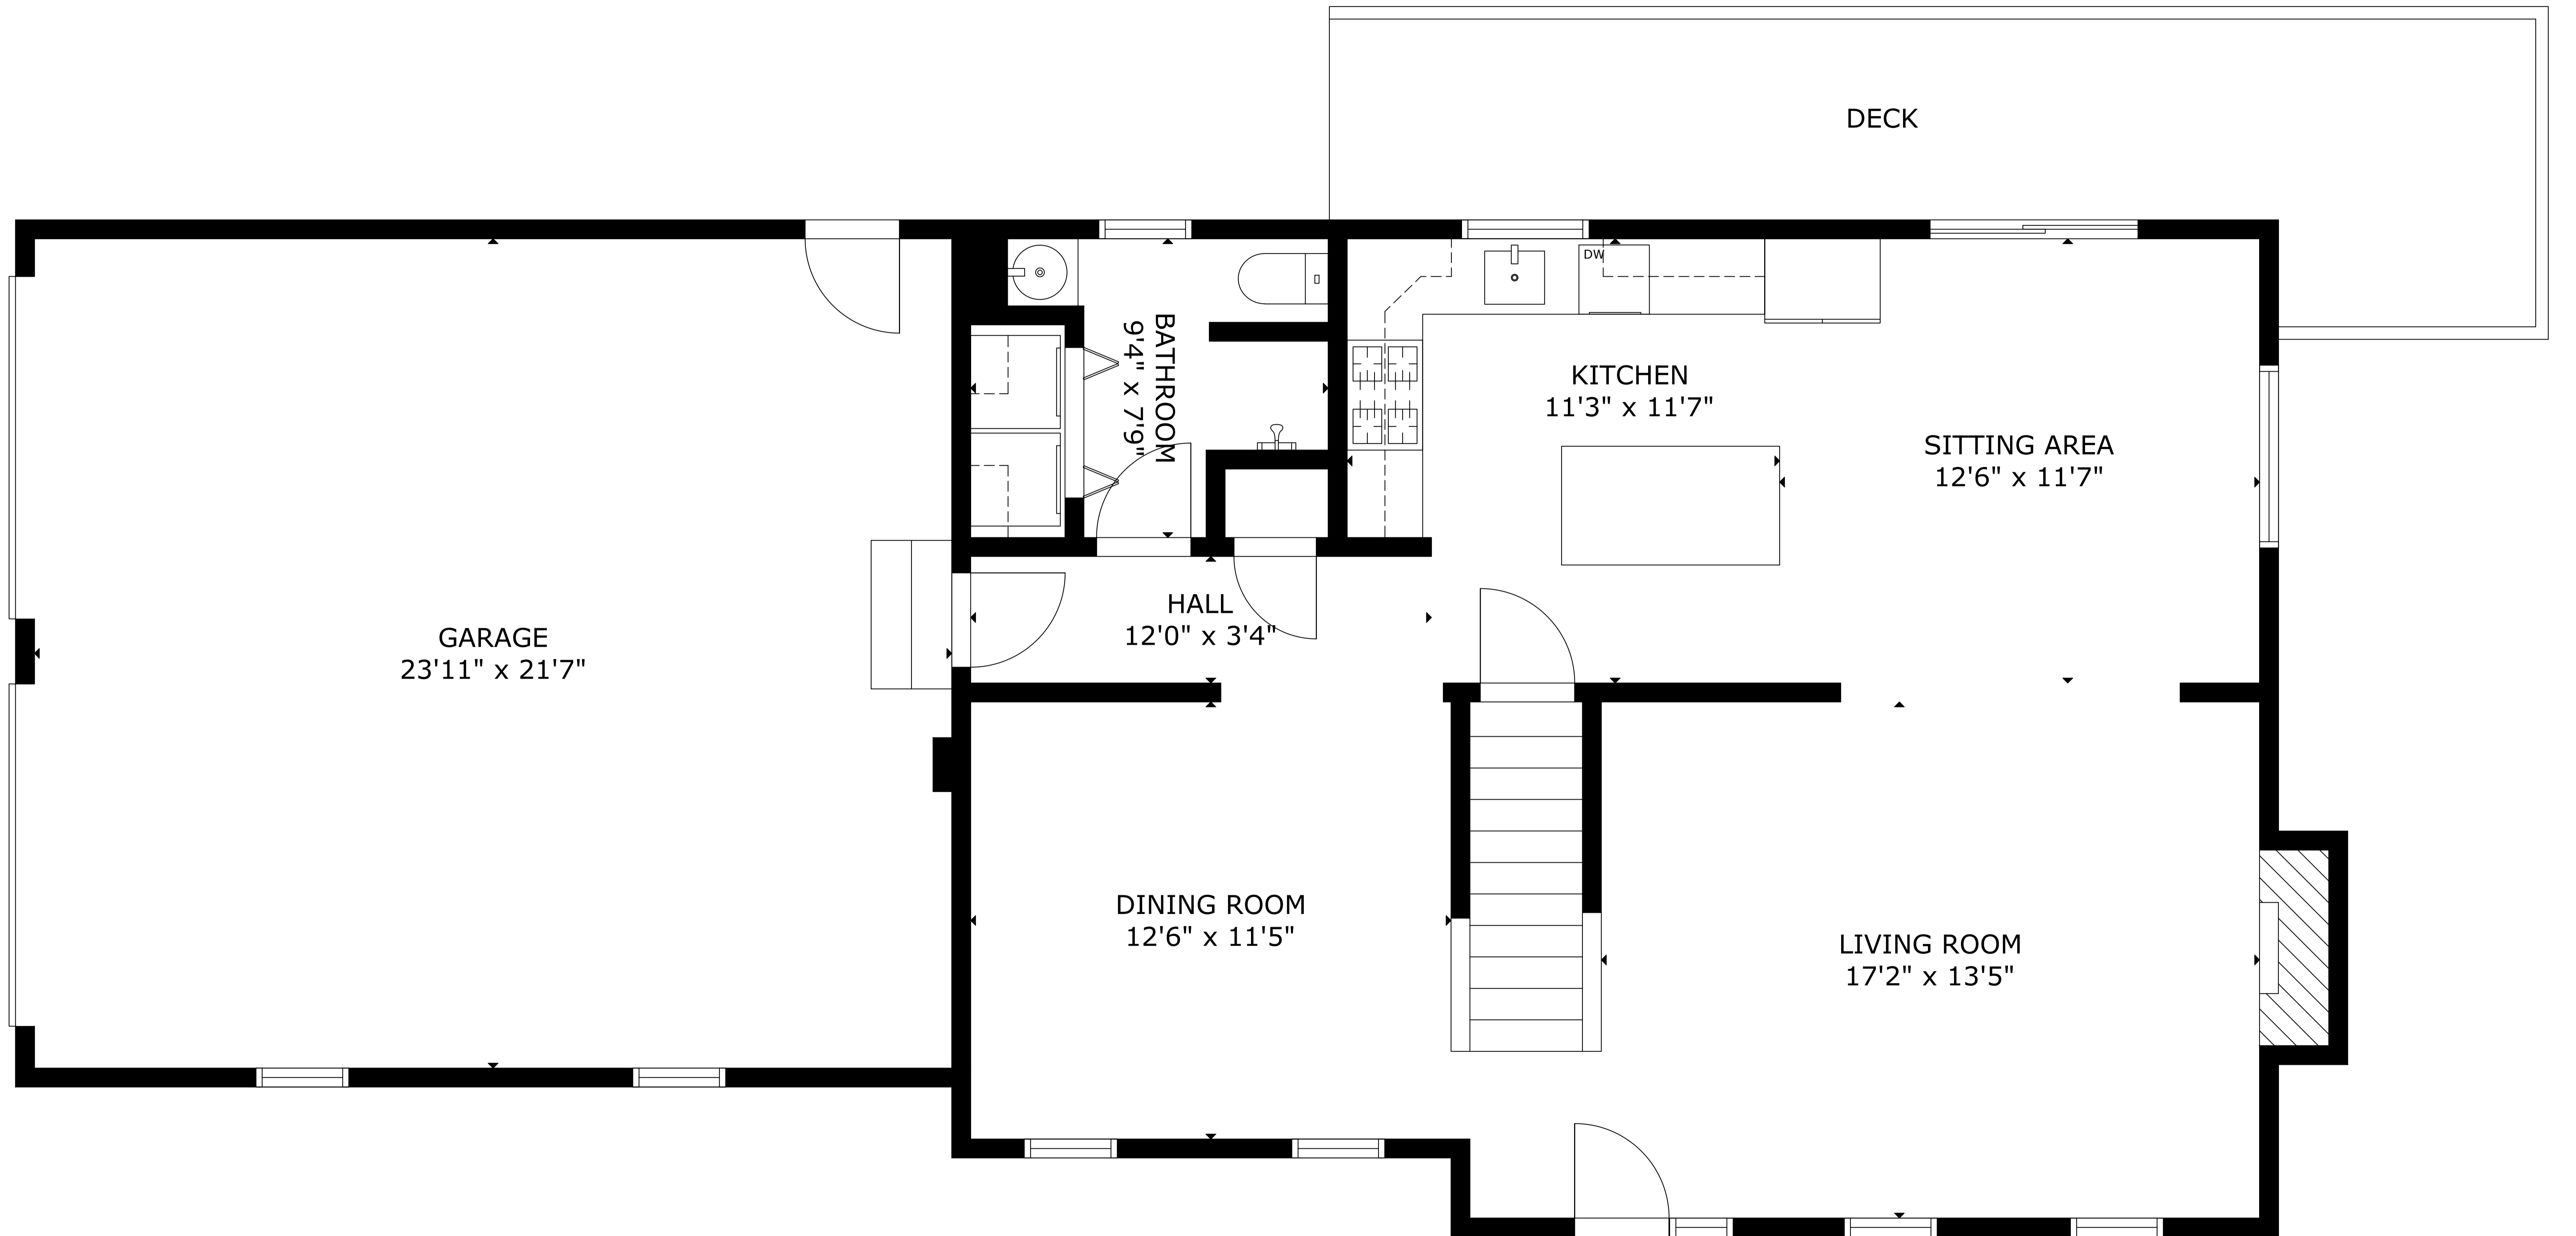

# 17 Wellfield Rd, Forestdale

GROSS INTERNAL AREA  
TOTAL: 2,689 sq.ft  
FLOOR 1: 805 sq.ft, FLOOR 2: 839 sq.ft  
FLOOR 3: 1,045 sq.ft

SIZE AND DIMENSIONS ARE APPROXIMATE, ACTUAL MAY VARY

www.aerialadvantagecapecod.com  
508-419-6149