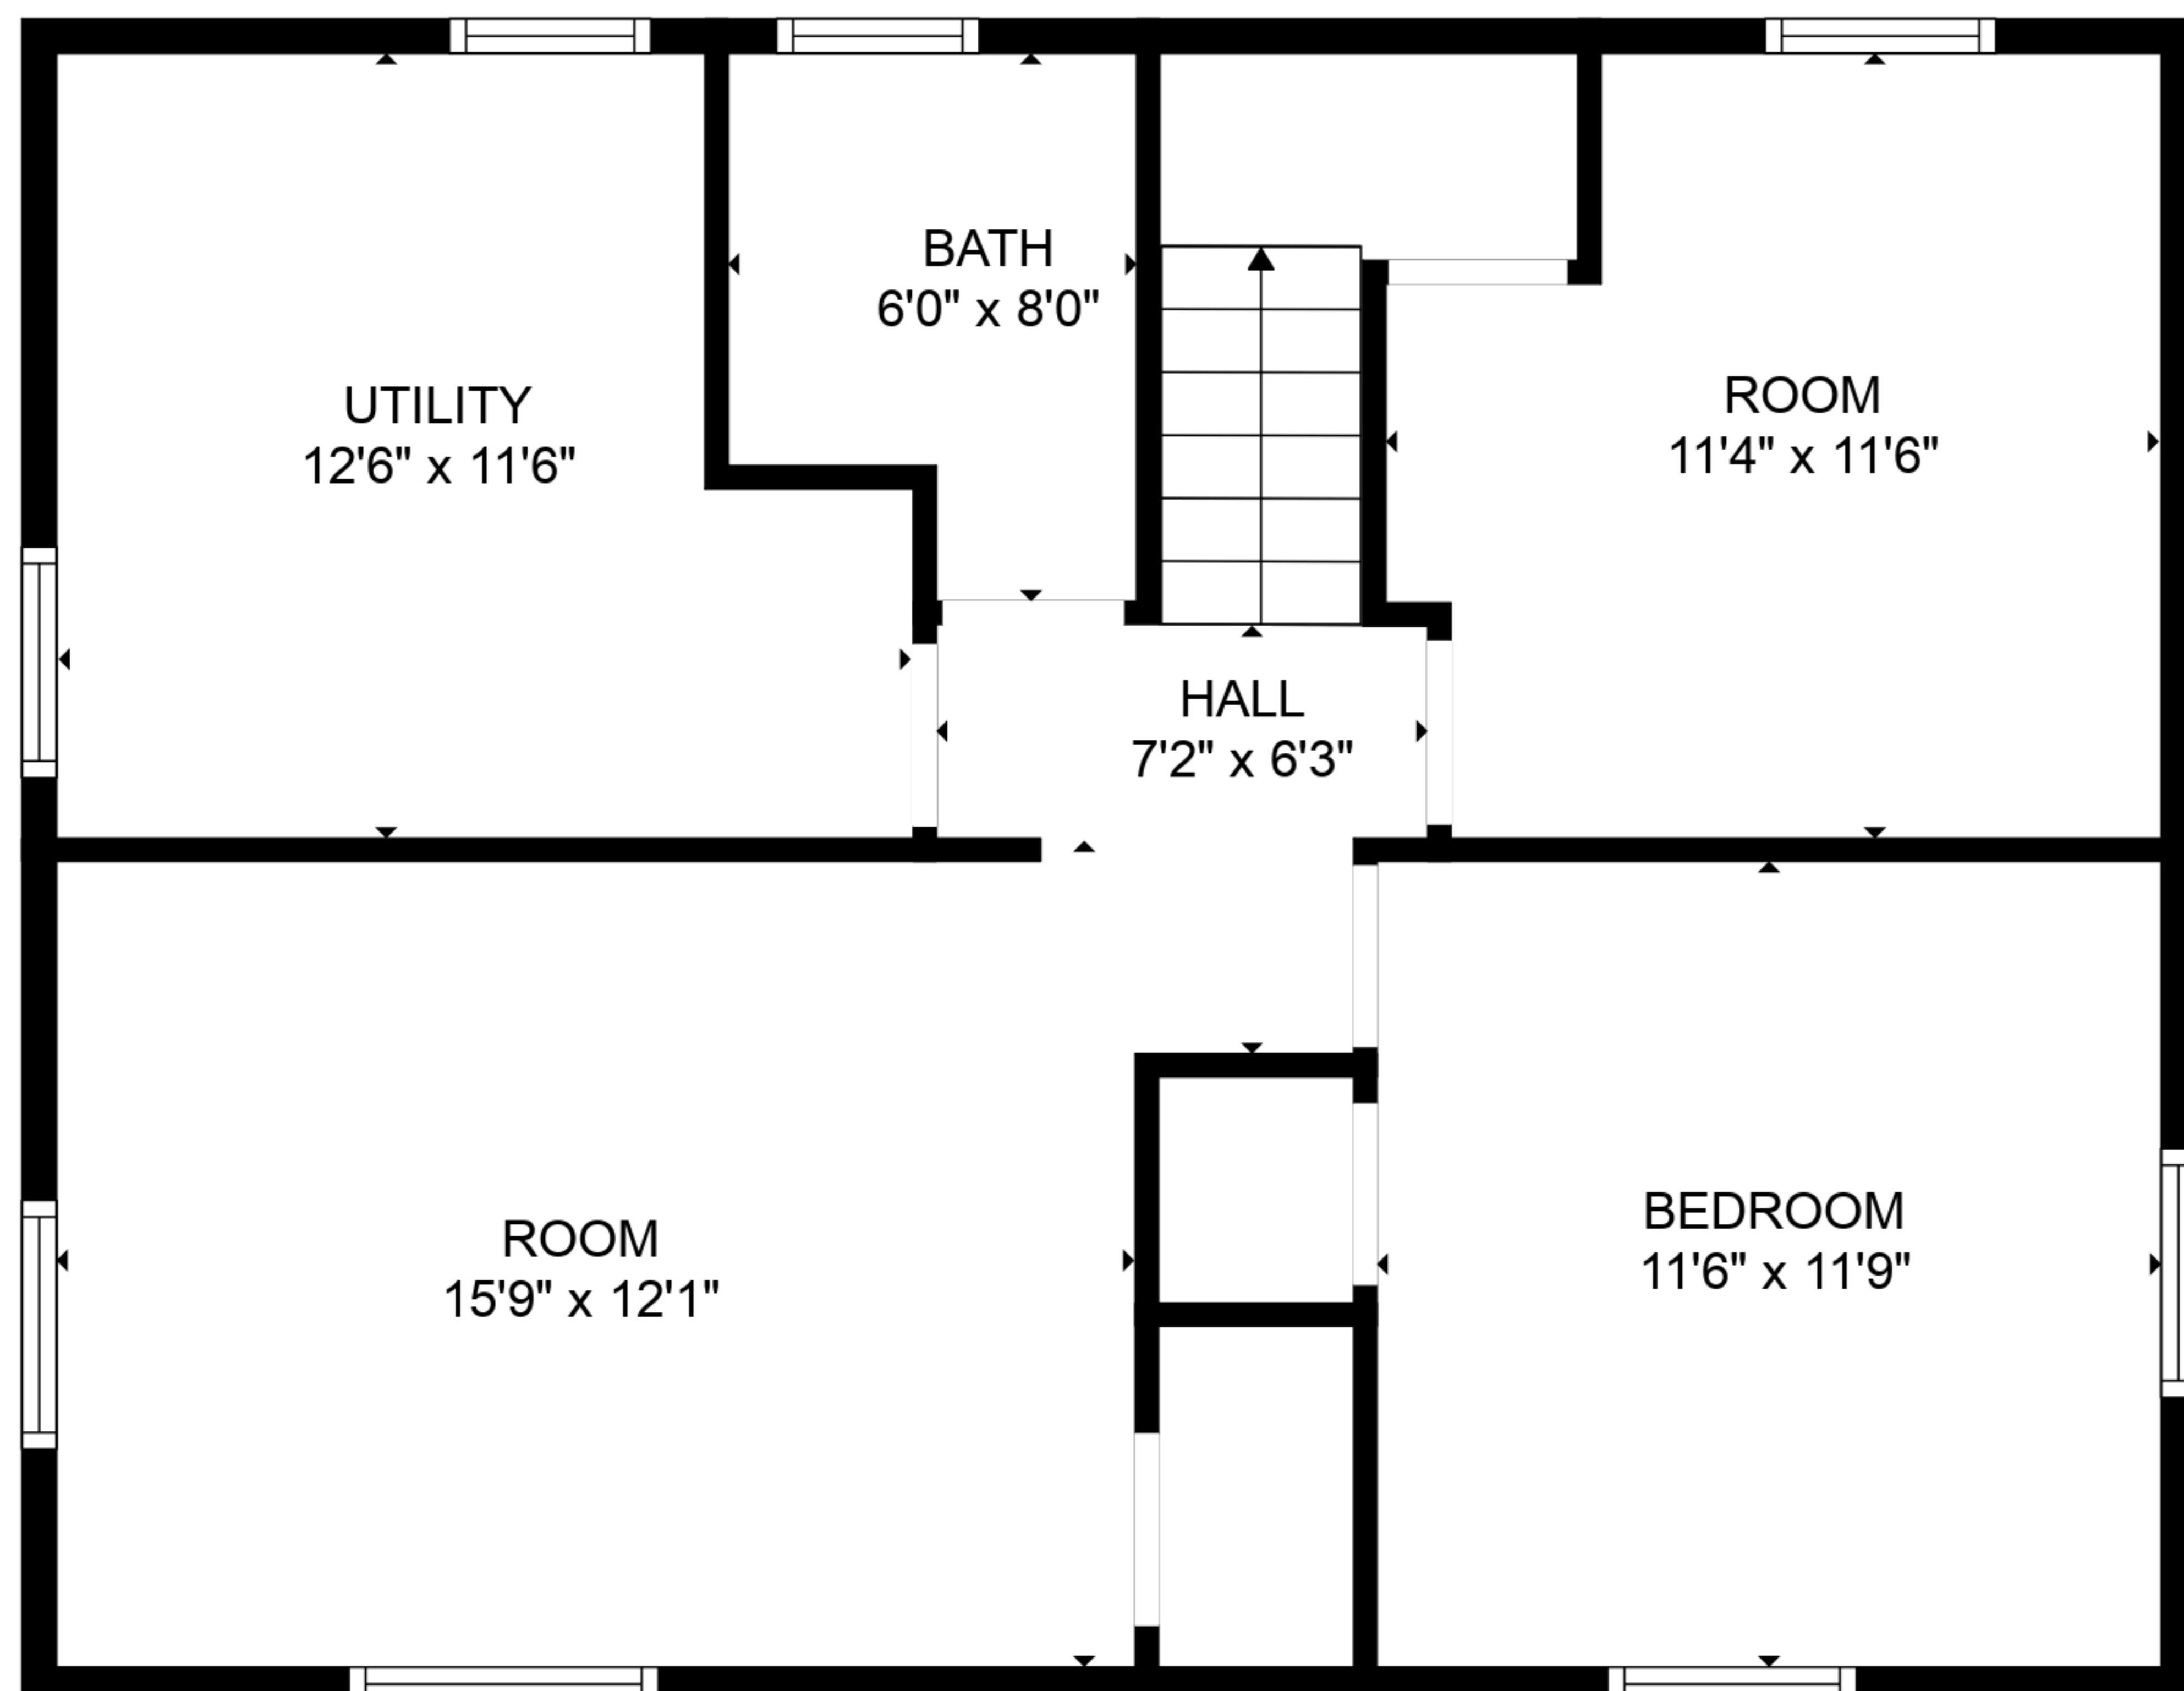

**TOTAL: 1715 sq. ft**  
BELOW GROUND: 603 sq. ft, FLOOR 2: 226 sq. ft, FLOOR 3: 886 sq. ft  
EXCLUDED AREAS: UTILITY: 124 sq. ft

SUNROOM  
16'6" x 11'1"

HALL  
6'1" x 3'0"

**TOTAL: 1715 sq. ft**  
BELOW GROUND: 603 sq. ft, FLOOR 2: 226 sq. ft, FLOOR 3: 886 sq. ft  
EXCLUDED AREAS: UTILITY: 124 sq. ft

**TOTAL: 1715 sq. ft**  
BELOW GROUND: 603 sq. ft, FLOOR 2: 226 sq. ft, FLOOR 3: 886 sq. ft  
EXCLUDED AREAS: UTILITY: 124 sq. ft

**TOTAL: 1715 sq. ft**  
 BELOW GROUND: 603 sq. ft, FLOOR 2: 226 sq. ft, FLOOR 3: 886 sq. ft  
 EXCLUDED AREAS: UTILITY: 124 sq. ft