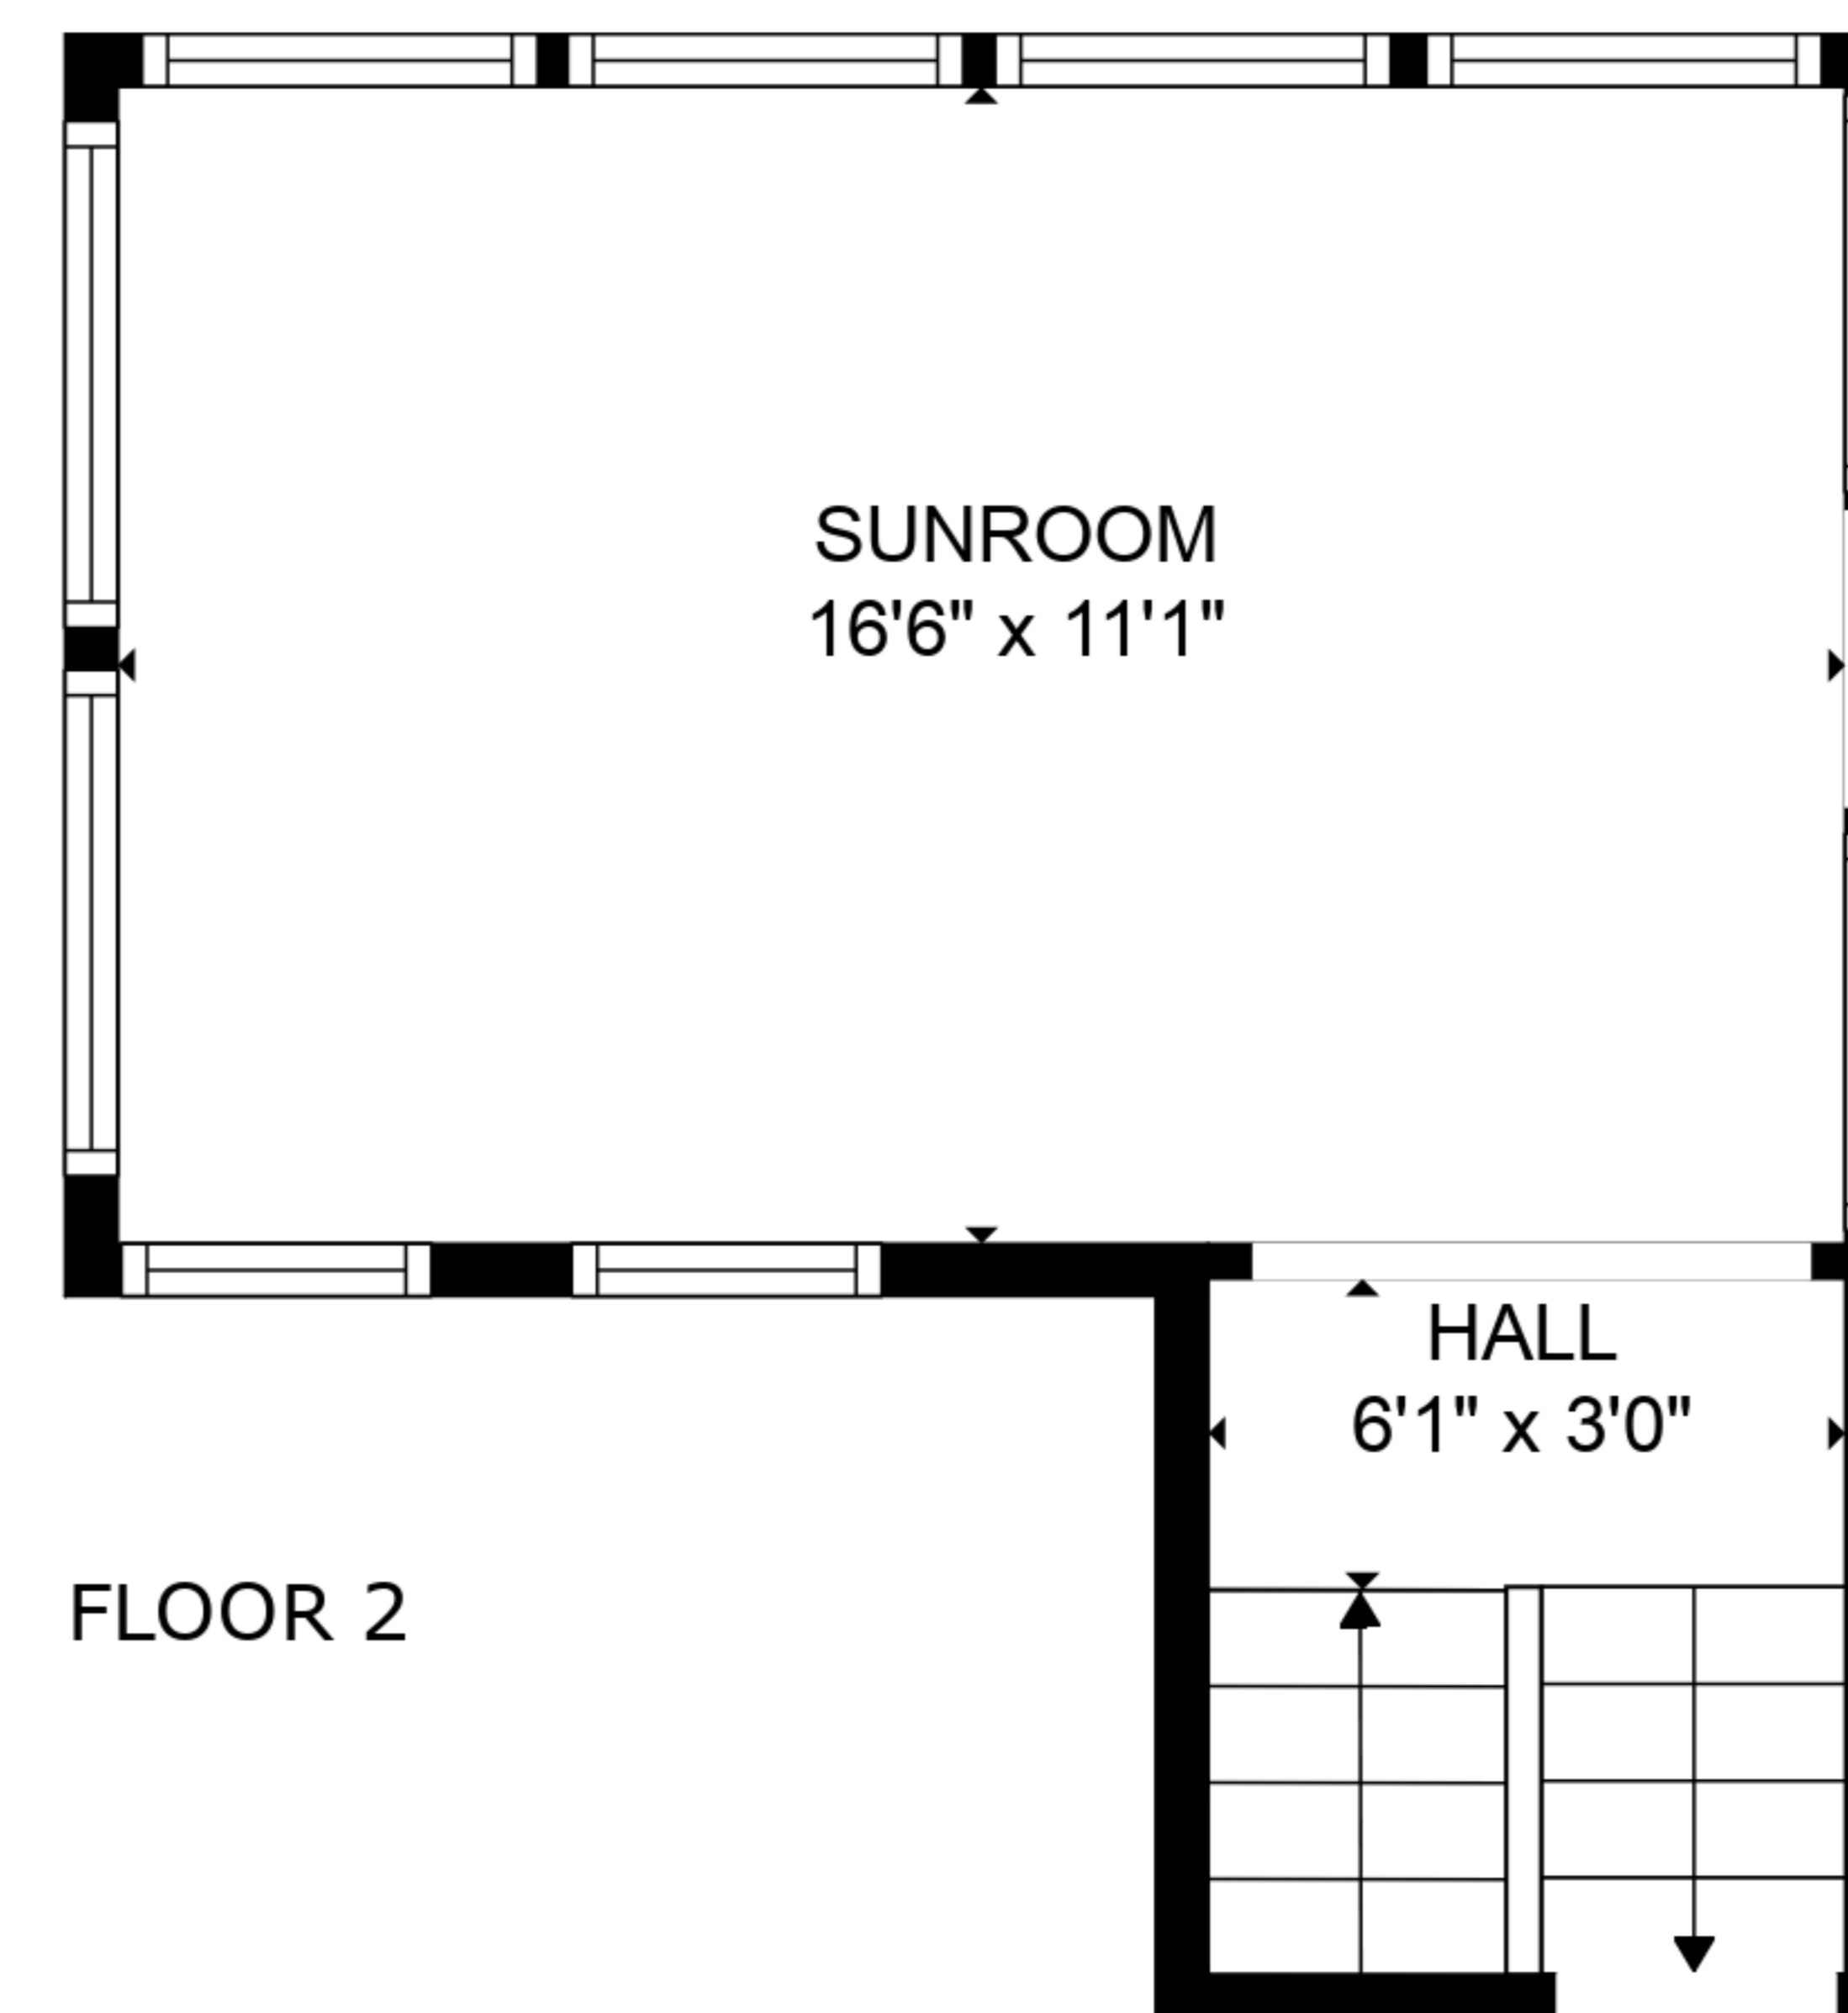

**TOTAL: 1715 sq. ft**  
BELOW GROUND: 603 sq. ft, FLOOR 2: 226 sq. ft, FLOOR 3: 886 sq. ft  
EXCLUDED AREAS: UTILITY: 124 sq. ft

SUNROOM  
16'6" x 11'1"

HALL  
6'1" x 3'0"

**TOTAL: 1715 sq. ft**  
BELOW GROUND: 603 sq. ft, FLOOR 2: 226 sq. ft, FLOOR 3: 886 sq. ft  
EXCLUDED AREAS: UTILITY: 124 sq. ft

**TOTAL: 1715 sq. ft**  
BELOW GROUND: 603 sq. ft, FLOOR 2: 226 sq. ft, FLOOR 3: 886 sq. ft  
EXCLUDED AREAS: UTILITY: 124 sq. ft

**TOTAL: 1715 sq. ft**  
 BELOW GROUND: 603 sq. ft, FLOOR 2: 226 sq. ft, FLOOR 3: 886 sq. ft  
 EXCLUDED AREAS: UTILITY: 124 sq. ft