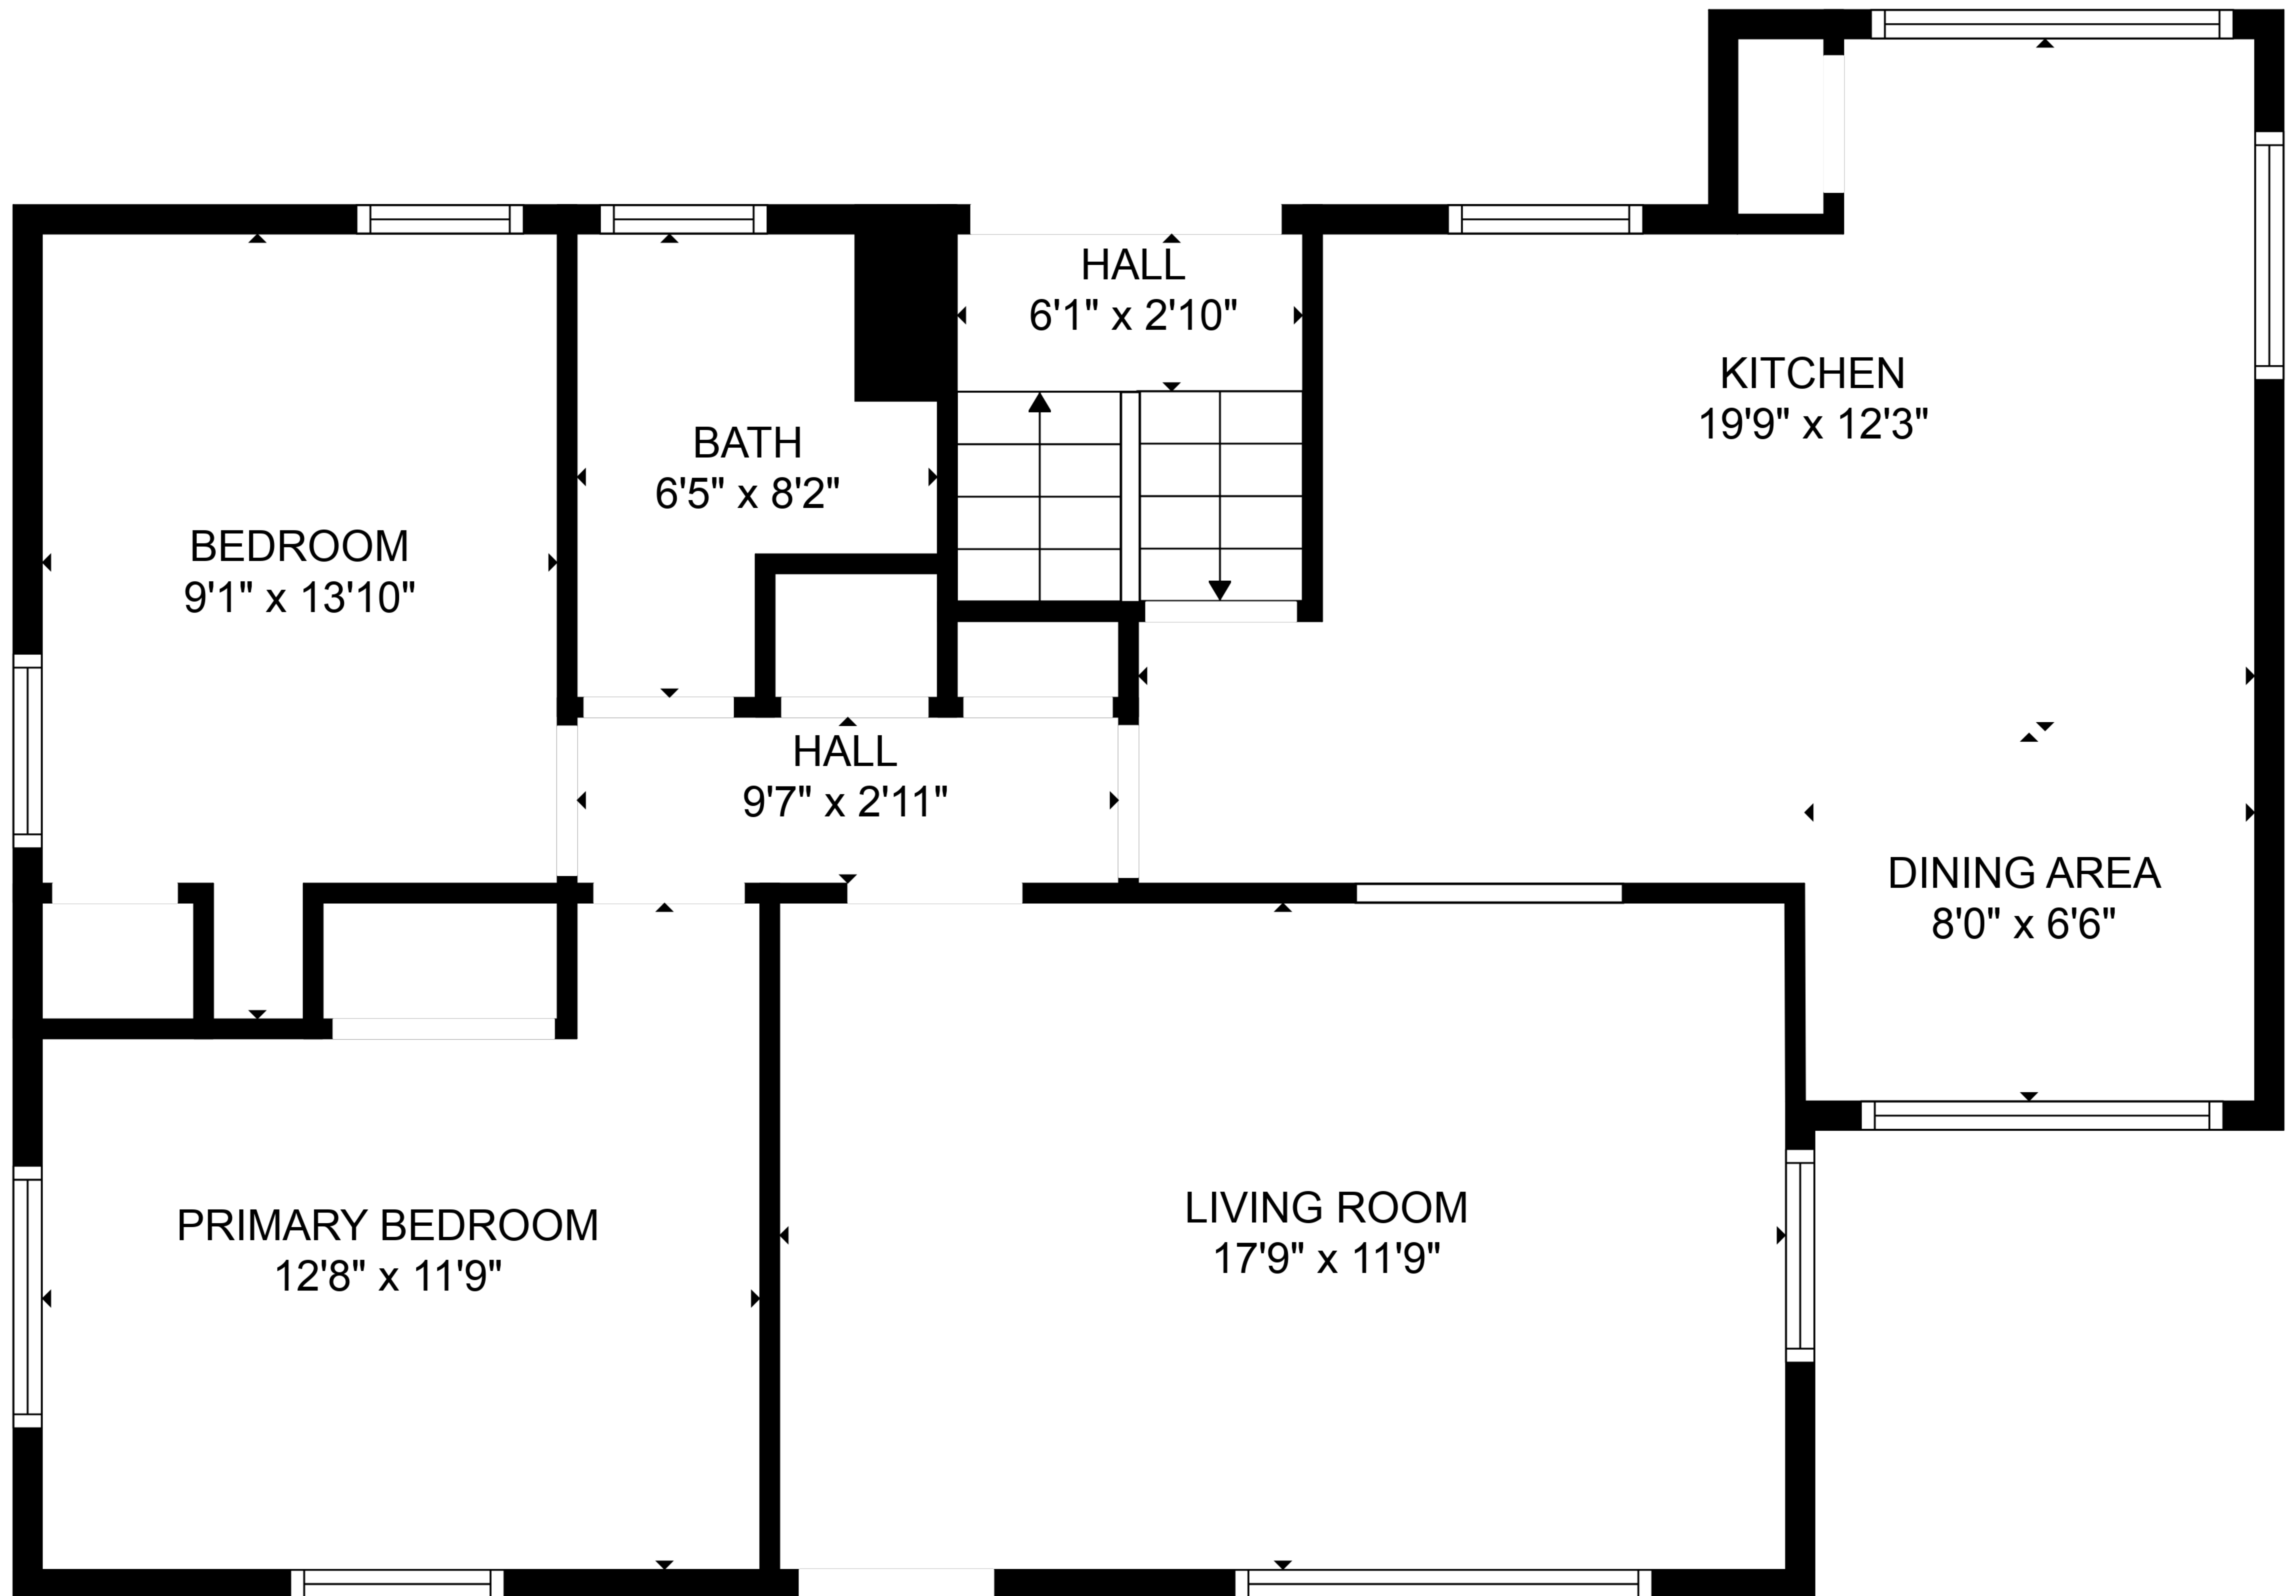

**TOTAL: 1715 sq. ft**  
BELOW GROUND: 603 sq. ft, FLOOR 2: 226 sq. ft, FLOOR 3: 886 sq. ft  
EXCLUDED AREAS: UTILITY: 124 sq. ft

SUNROOM  
16'6" x 11'1"

HALL  
6'1" x 3'0"

**TOTAL: 1715 sq. ft**  
BELOW GROUND: 603 sq. ft, FLOOR 2: 226 sq. ft, FLOOR 3: 886 sq. ft  
EXCLUDED AREAS: UTILITY: 124 sq. ft

**TOTAL: 1715 sq. ft**  
BELOW GROUND: 603 sq. ft, FLOOR 2: 226 sq. ft, FLOOR 3: 886 sq. ft  
EXCLUDED AREAS: UTILITY: 124 sq. ft

**TOTAL: 1715 sq. ft**  
 BELOW GROUND: 603 sq. ft, FLOOR 2: 226 sq. ft, FLOOR 3: 886 sq. ft  
 EXCLUDED AREAS: UTILITY: 124 sq. ft