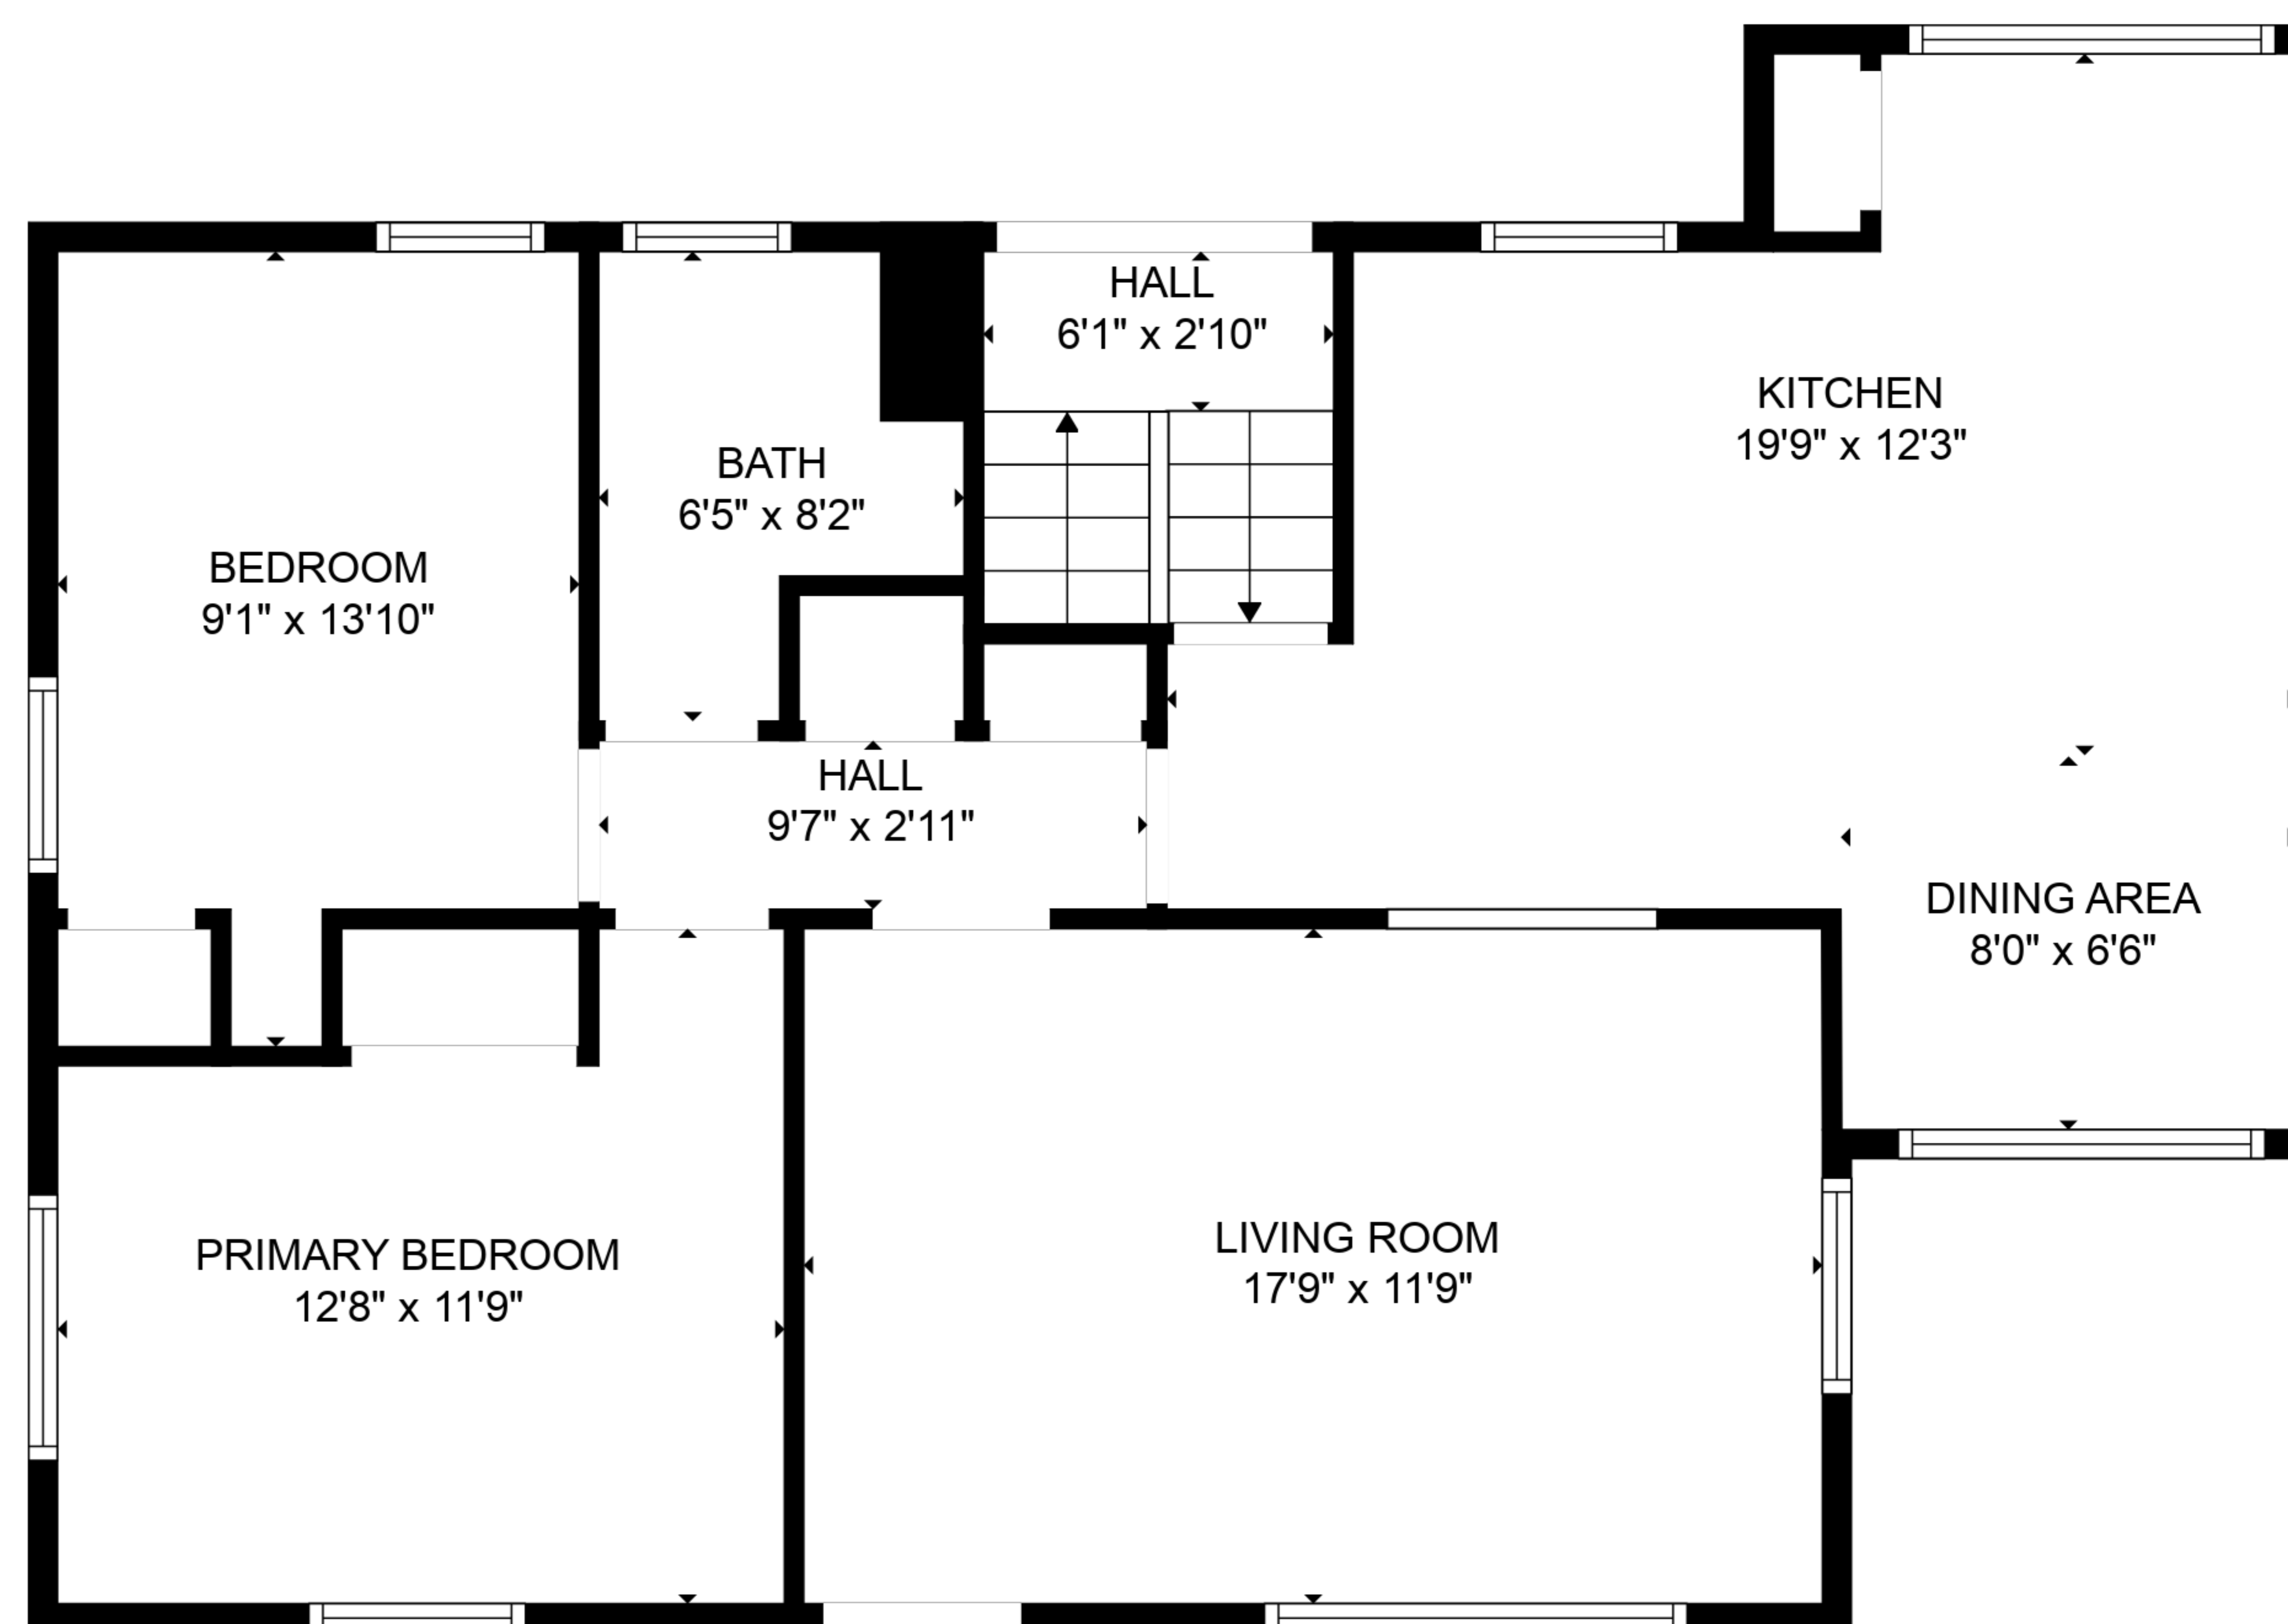

**TOTAL: 1715 sq. ft**  
BELOW GROUND: 603 sq. ft, FLOOR 2: 226 sq. ft, FLOOR 3: 886 sq. ft  
EXCLUDED AREAS: UTILITY: 124 sq. ft

SUNROOM  
16'6" x 11'1"

HALL  
6'1" x 3'0"

**TOTAL: 1715 sq. ft**  
BELOW GROUND: 603 sq. ft, FLOOR 2: 226 sq. ft, FLOOR 3: 886 sq. ft  
EXCLUDED AREAS: UTILITY: 124 sq. ft

**TOTAL: 1715 sq. ft**  
BELOW GROUND: 603 sq. ft, FLOOR 2: 226 sq. ft, FLOOR 3: 886 sq. ft  
EXCLUDED AREAS: UTILITY: 124 sq. ft

**TOTAL: 1715 sq. ft**  
 BELOW GROUND: 603 sq. ft, FLOOR 2: 226 sq. ft, FLOOR 3: 886 sq. ft  
 EXCLUDED AREAS: UTILITY: 124 sq. ft