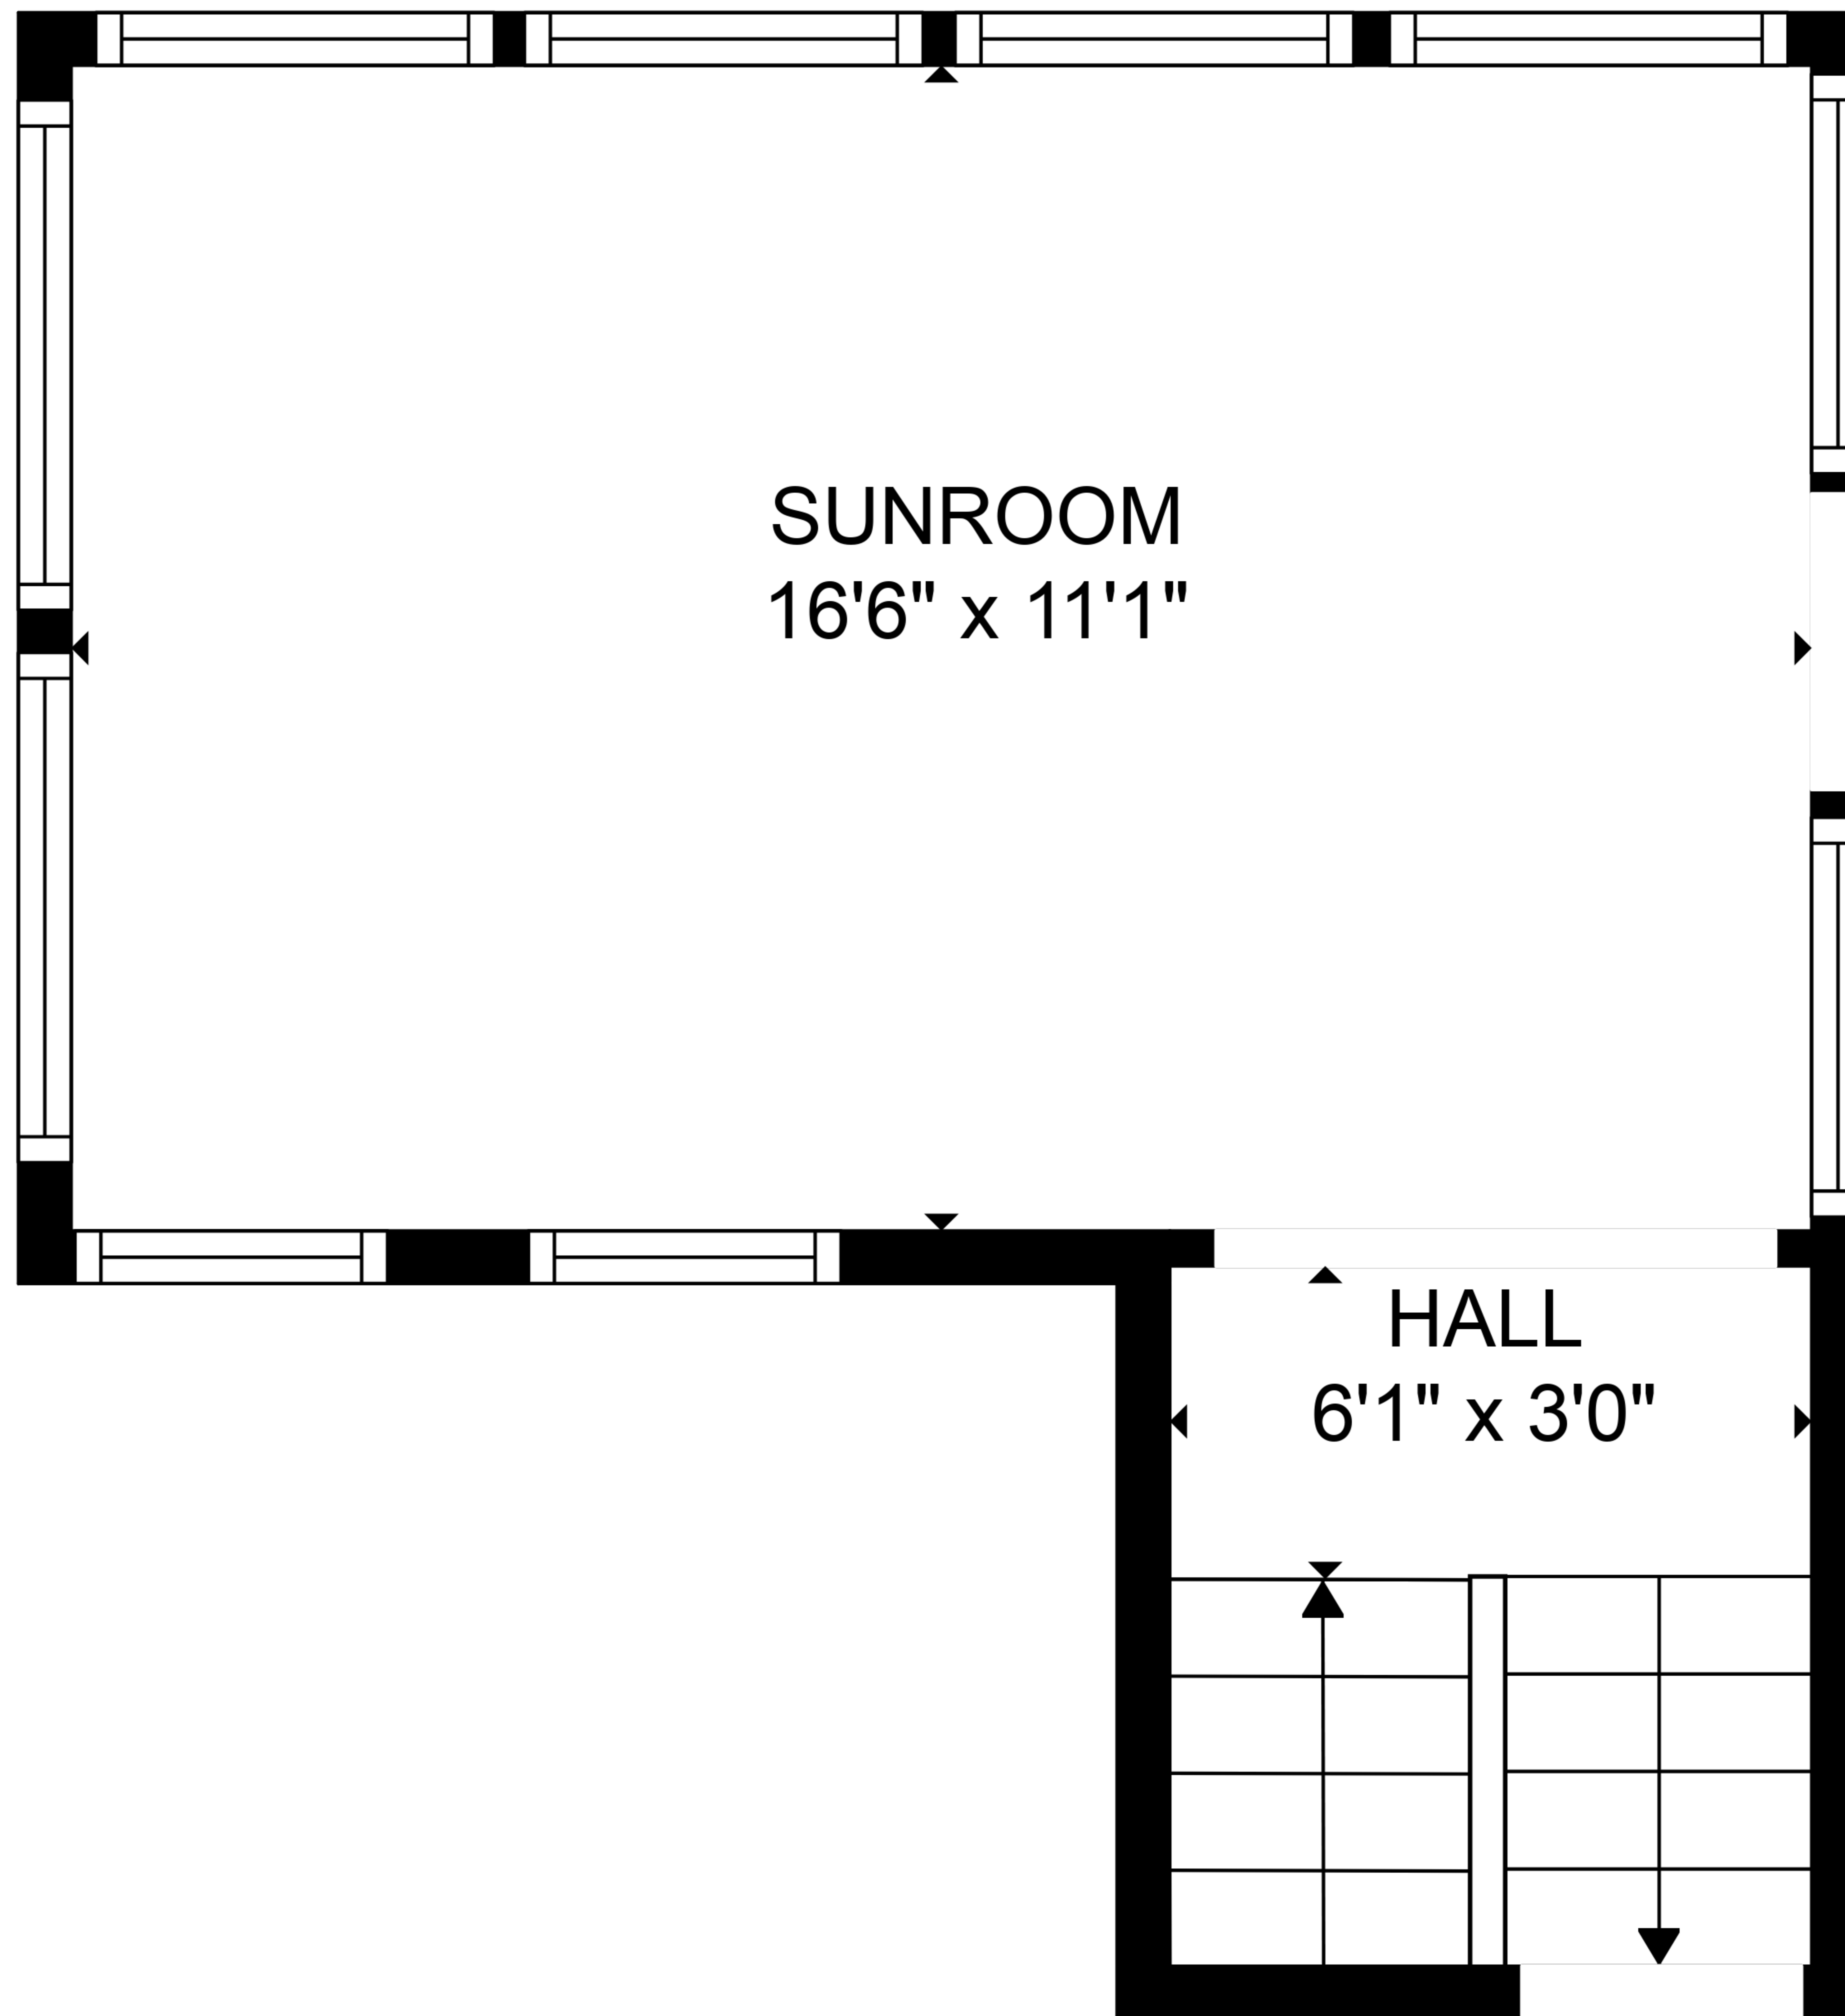

**TOTAL: 1715 sq. ft**  
BELOW GROUND: 603 sq. ft, FLOOR 2: 226 sq. ft, FLOOR 3: 886 sq. ft  
EXCLUDED AREAS: UTILITY: 124 sq. ft

SUNROOM  
16'6" x 11'1"

HALL  
6'1" x 3'0"

**TOTAL: 1715 sq. ft**  
BELOW GROUND: 603 sq. ft, FLOOR 2: 226 sq. ft, FLOOR 3: 886 sq. ft  
EXCLUDED AREAS: UTILITY: 124 sq. ft

**TOTAL: 1715 sq. ft**  
BELOW GROUND: 603 sq. ft, FLOOR 2: 226 sq. ft, FLOOR 3: 886 sq. ft  
EXCLUDED AREAS: UTILITY: 124 sq. ft

**TOTAL: 1715 sq. ft**  
 BELOW GROUND: 603 sq. ft, FLOOR 2: 226 sq. ft, FLOOR 3: 886 sq. ft  
 EXCLUDED AREAS: UTILITY: 124 sq. ft