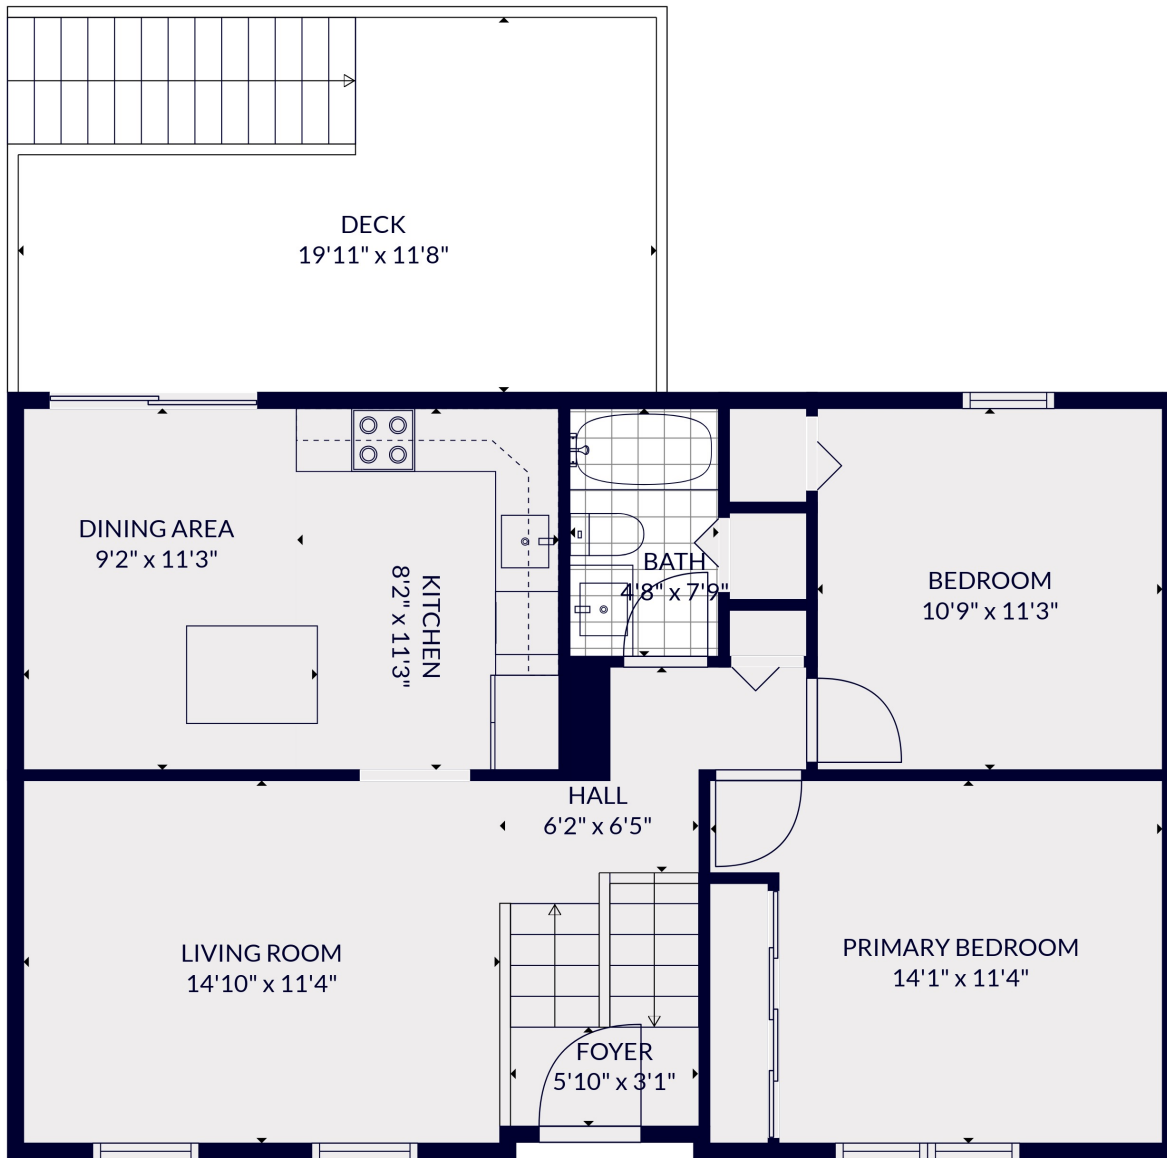

FLOOR 1

FLOOR 2

Total scanned area: 1982 sq. ft

MEASUREMENTS ARE CALCULATED BY CUBICASA TECHNOLOGY. DEEMED HIGHLY RELIABLE BUT NOT GUARANTEED.

Total scanned area: 1982 sq. ft

MEASUREMENTS ARE CALCULATED BY CUBICASA TECHNOLOGY. DEEMED HIGHLY RELIABLE BUT NOT GUARANTEED.

Total scanned area: 1982 sq. ft

MEASUREMENTS ARE CALCULATED BY CUBICASA TECHNOLOGY. DEEMED HIGHLY RELIABLE BUT NOT GUARANTEED.