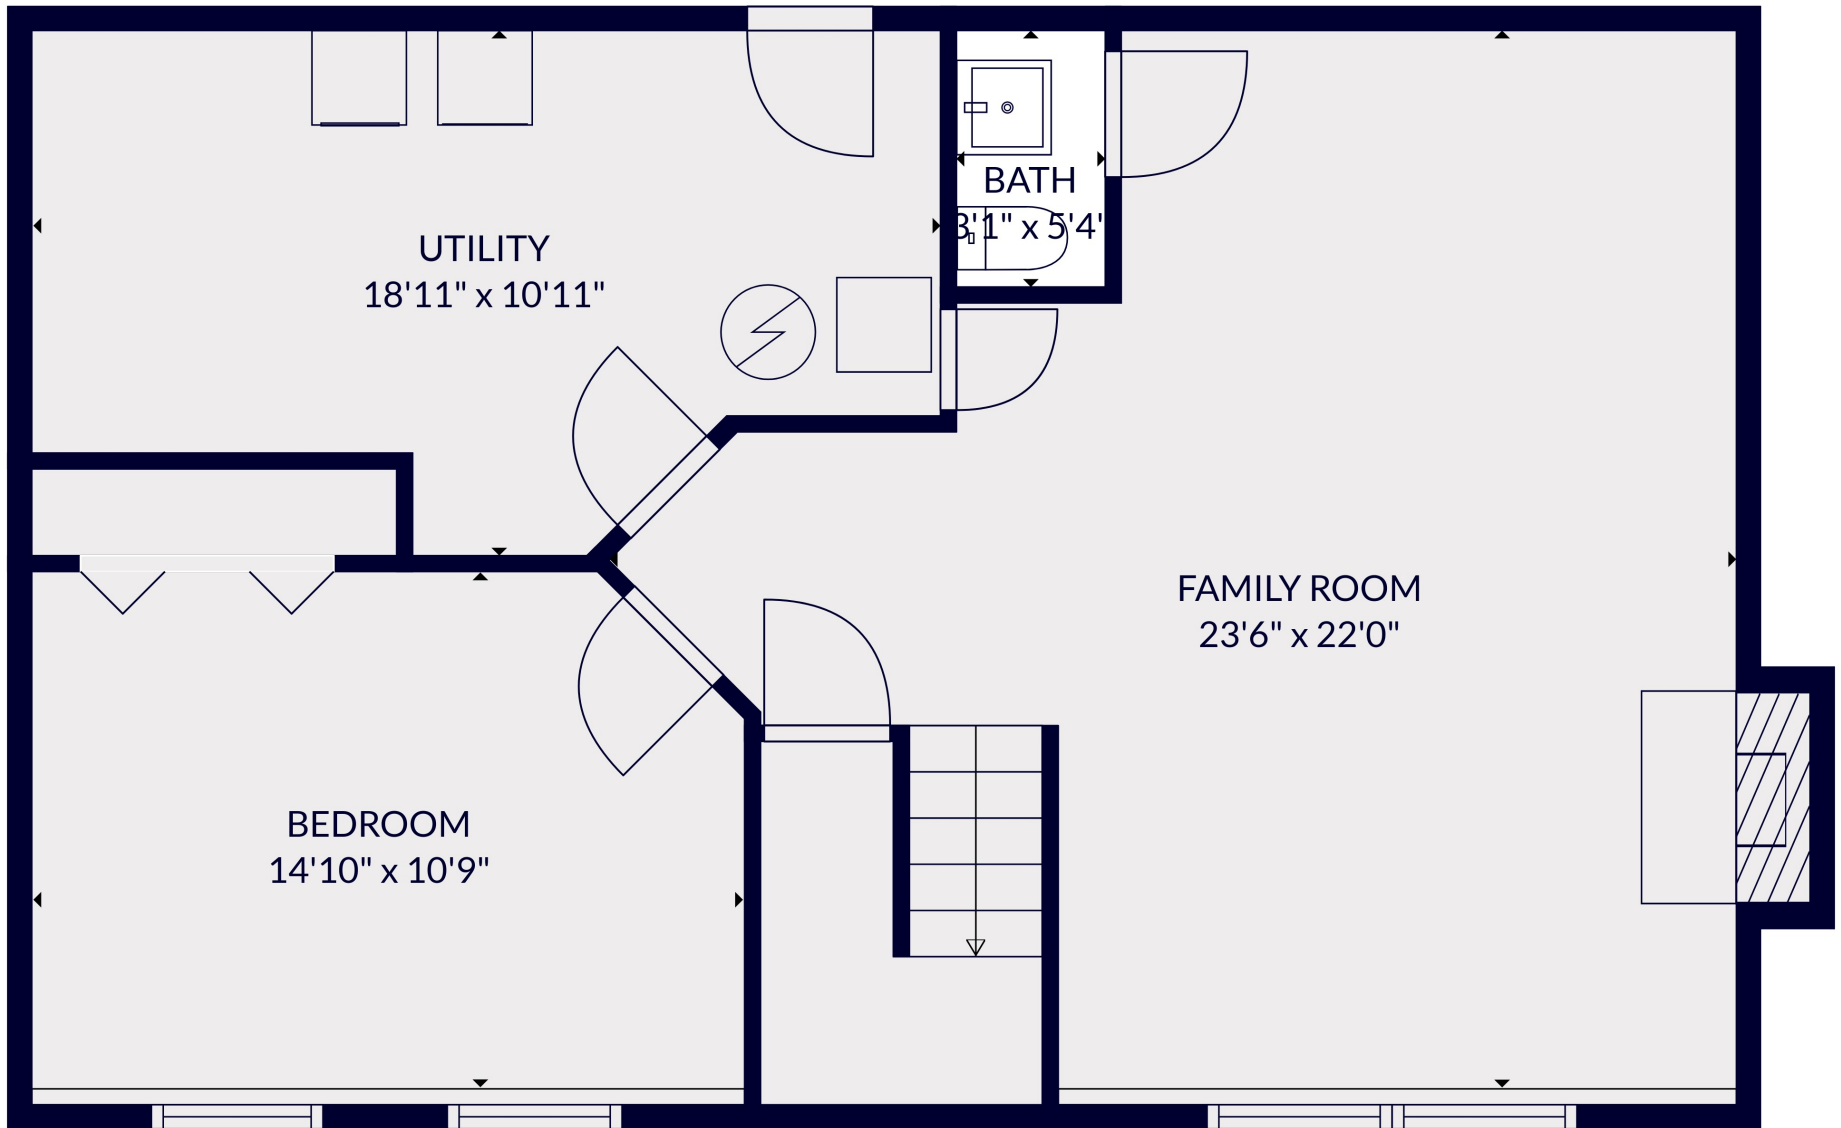

FLOOR 1

FLOOR 2

Total scanned area: 1982 sq. ft

MEASUREMENTS ARE CALCULATED BY CUBICASA TECHNOLOGY. DEEMED HIGHLY RELIABLE BUT NOT GUARANTEED.

Total scanned area: 1982 sq. ft

MEASUREMENTS ARE CALCULATED BY CUBICASA TECHNOLOGY. DEEMED HIGHLY RELIABLE BUT NOT GUARANTEED.

Total scanned area: 1982 sq. ft

MEASUREMENTS ARE CALCULATED BY CUBICASA TECHNOLOGY. DEEMED HIGHLY RELIABLE BUT NOT GUARANTEED.