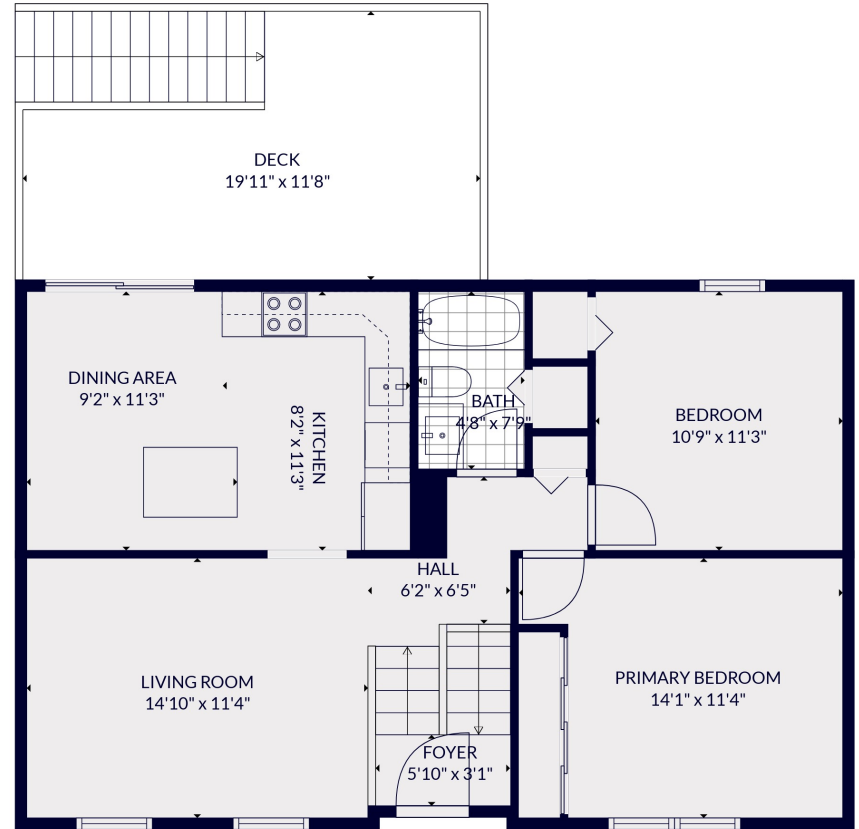

FLOOR 1

FLOOR 2

Total scanned area: 1982 sq. ft

MEASUREMENTS ARE CALCULATED BY CUBICASA TECHNOLOGY. DEEMED HIGHLY RELIABLE BUT NOT GUARANTEED.

Total scanned area: 1982 sq. ft

MEASUREMENTS ARE CALCULATED BY CUBICASA TECHNOLOGY. DEEMED HIGHLY RELIABLE BUT NOT GUARANTEED.

Total scanned area: 1982 sq. ft

MEASUREMENTS ARE CALCULATED BY CUBICASA TECHNOLOGY. DEEMED HIGHLY RELIABLE BUT NOT GUARANTEED.