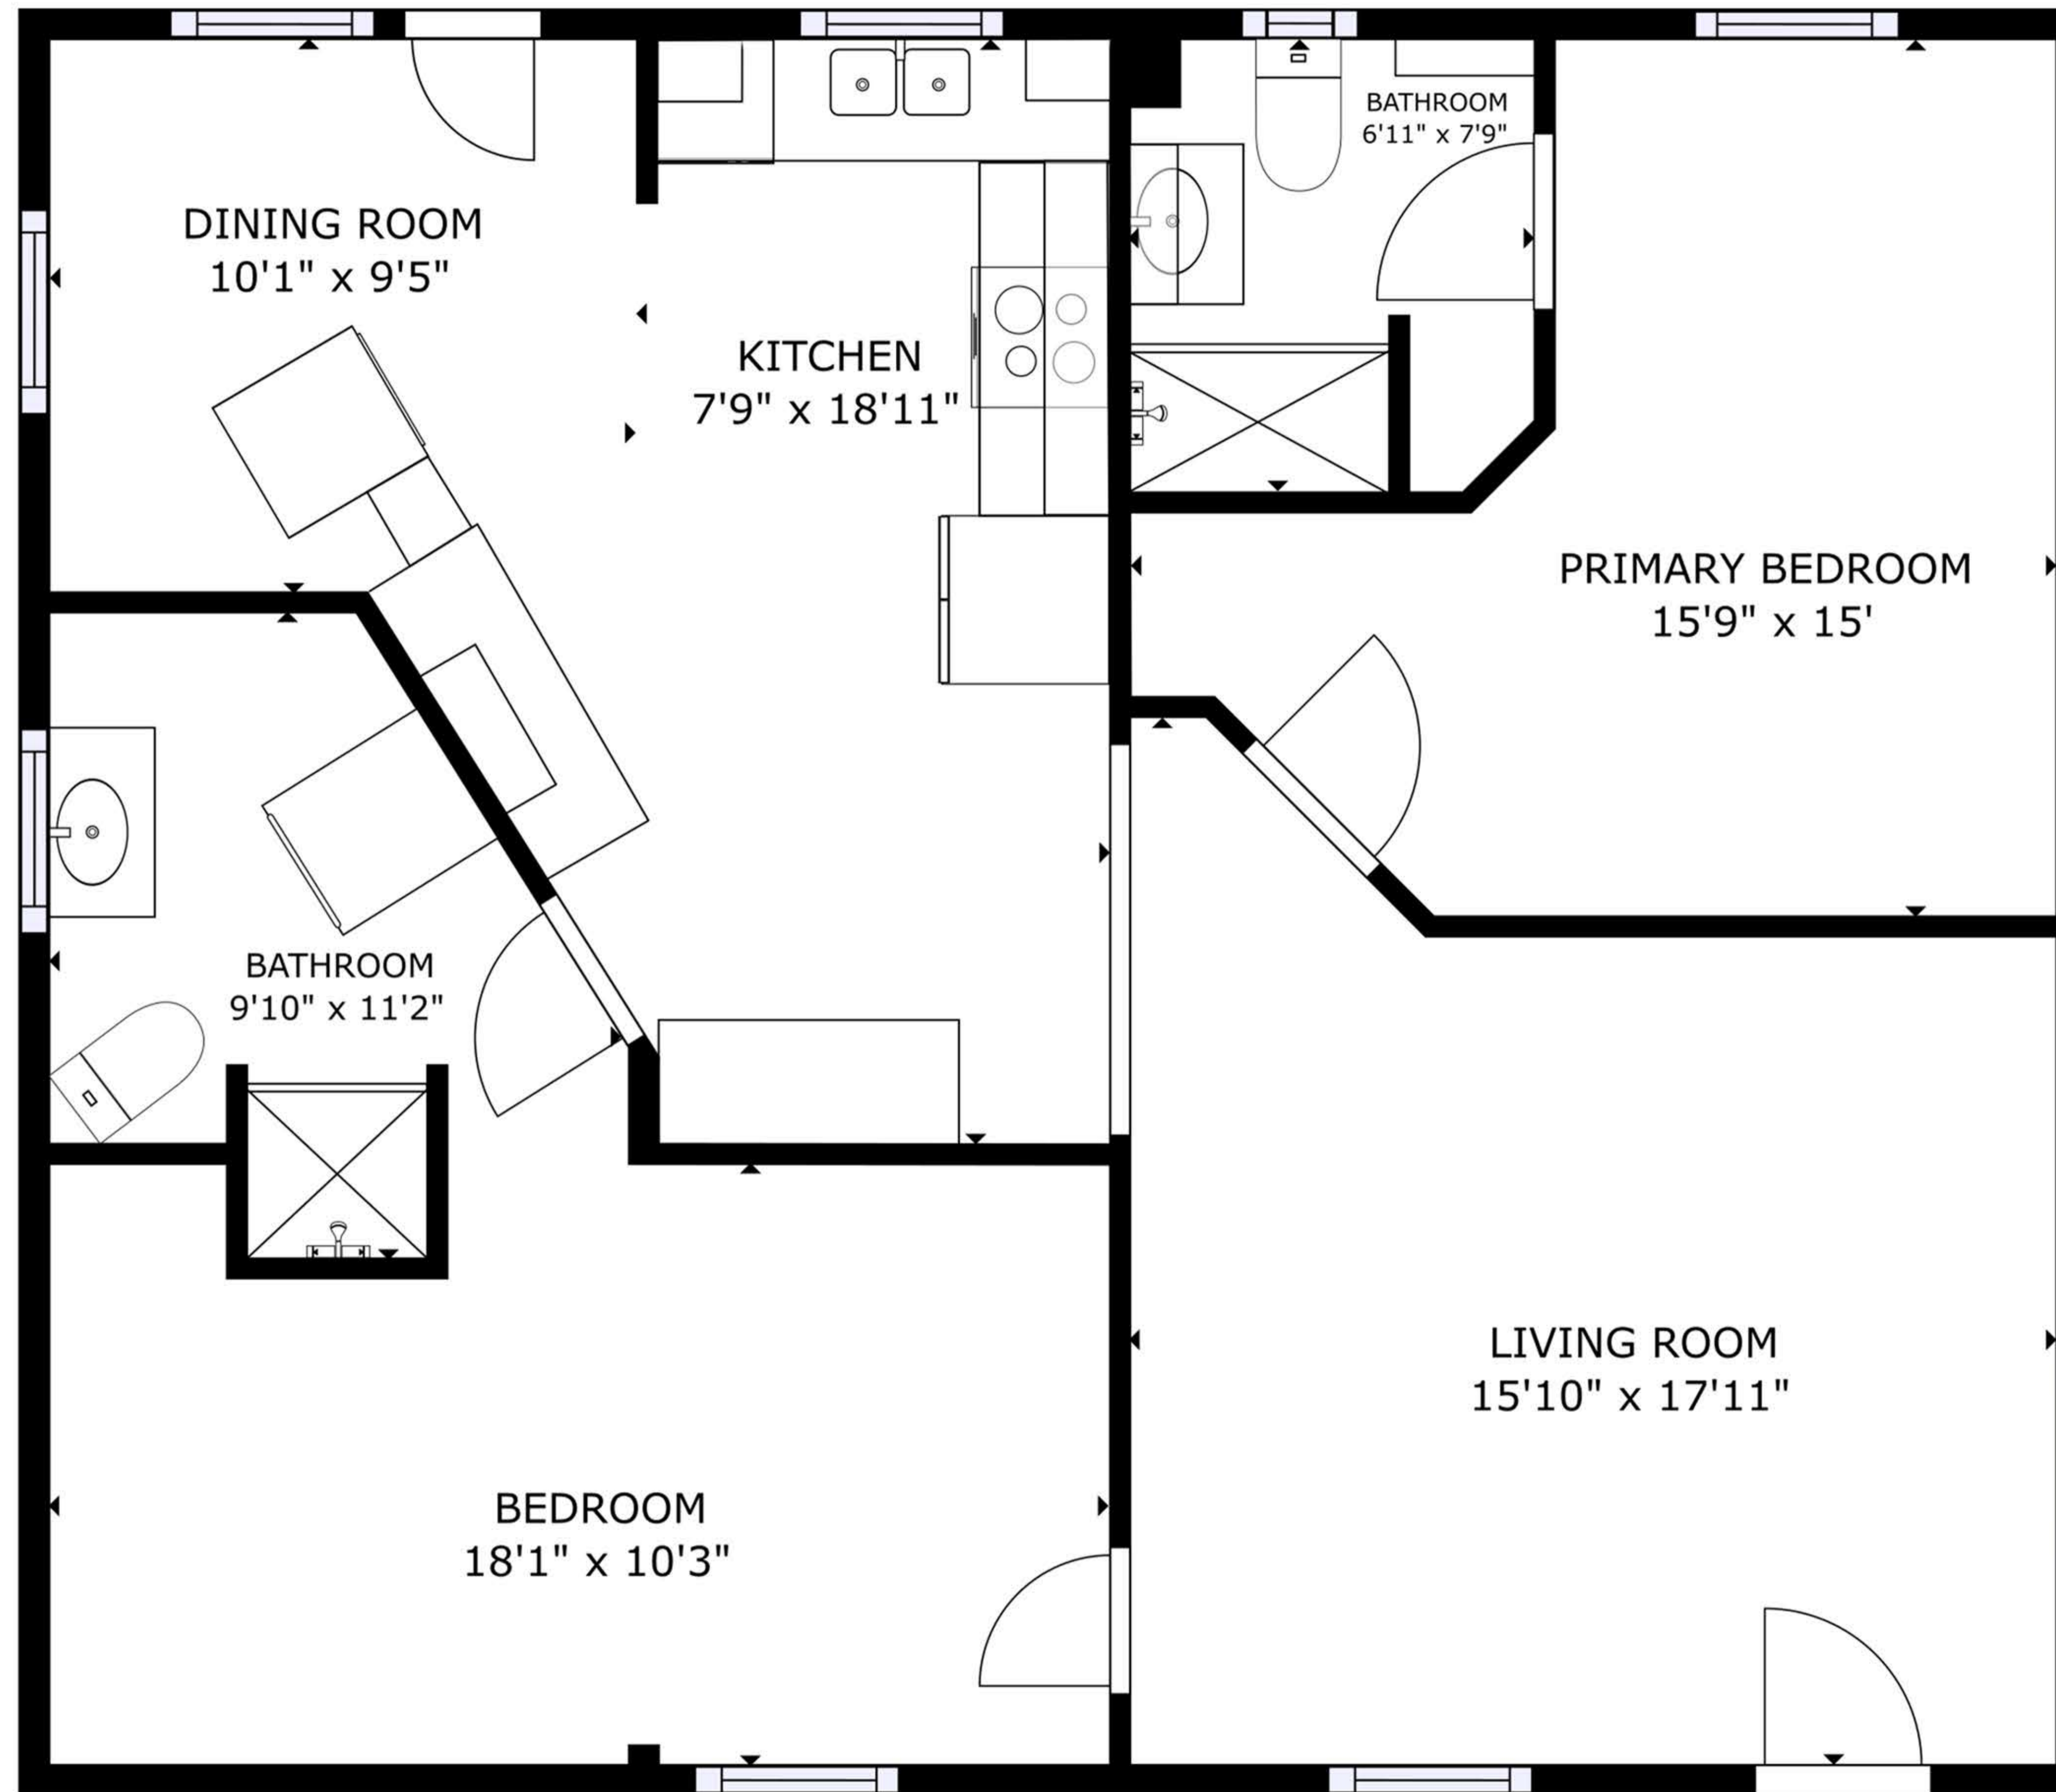

1601 Schilling St  
Missoula, MT 59801

JASON BAKERTEAM | POWERED BY PLACE | RISE REALTY

2

BEDROOMS

2

BATHROOMS

900

TOTAL SQ.FT.

Measurements are approximate and may not be to scale.

The floor plan illustration is not suitable for construction/architectural purposes.

This communication is not intended to cause or induce breach of an existing agency agreement.