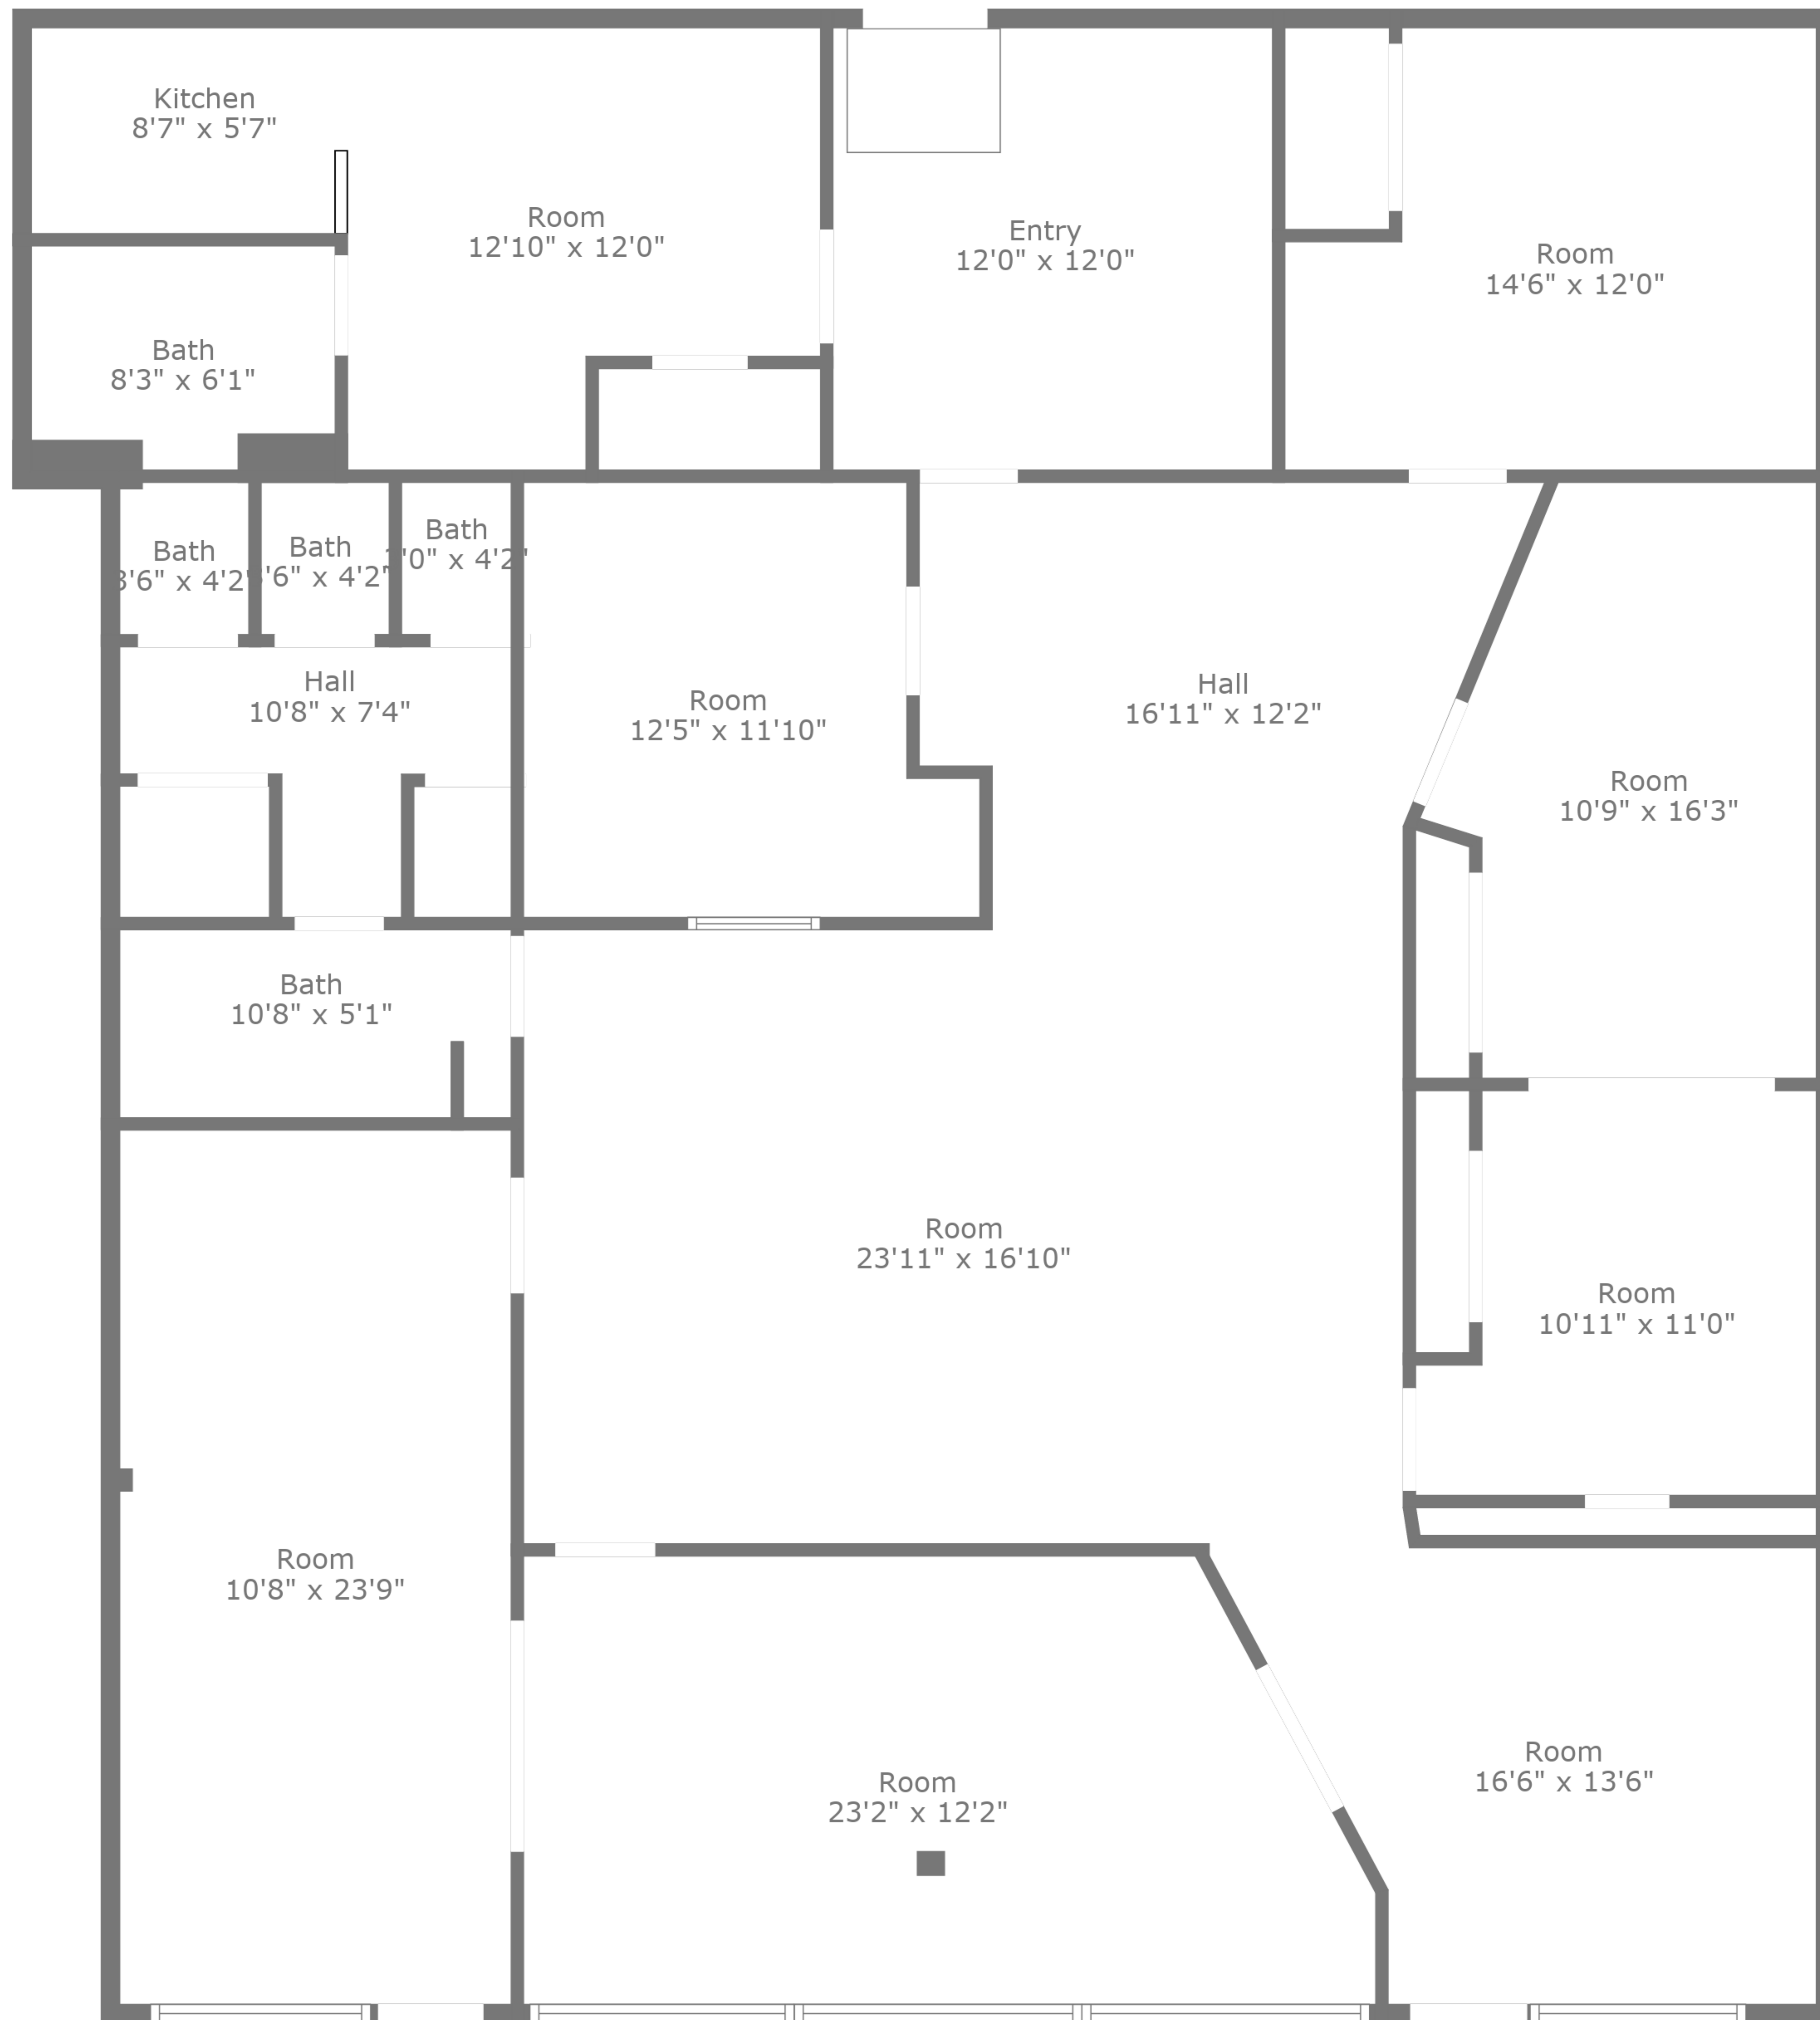

TOTAL: 2513 sq. ft
FLOOR 1: 2513 sq. ft

TOTAL: 2513 sq. ft
FLOOR 1: 2513 sq. ft

Floor Plan Created By Cubicasa App. Measurements Deemed Highly Reliable But Not Guaranteed.