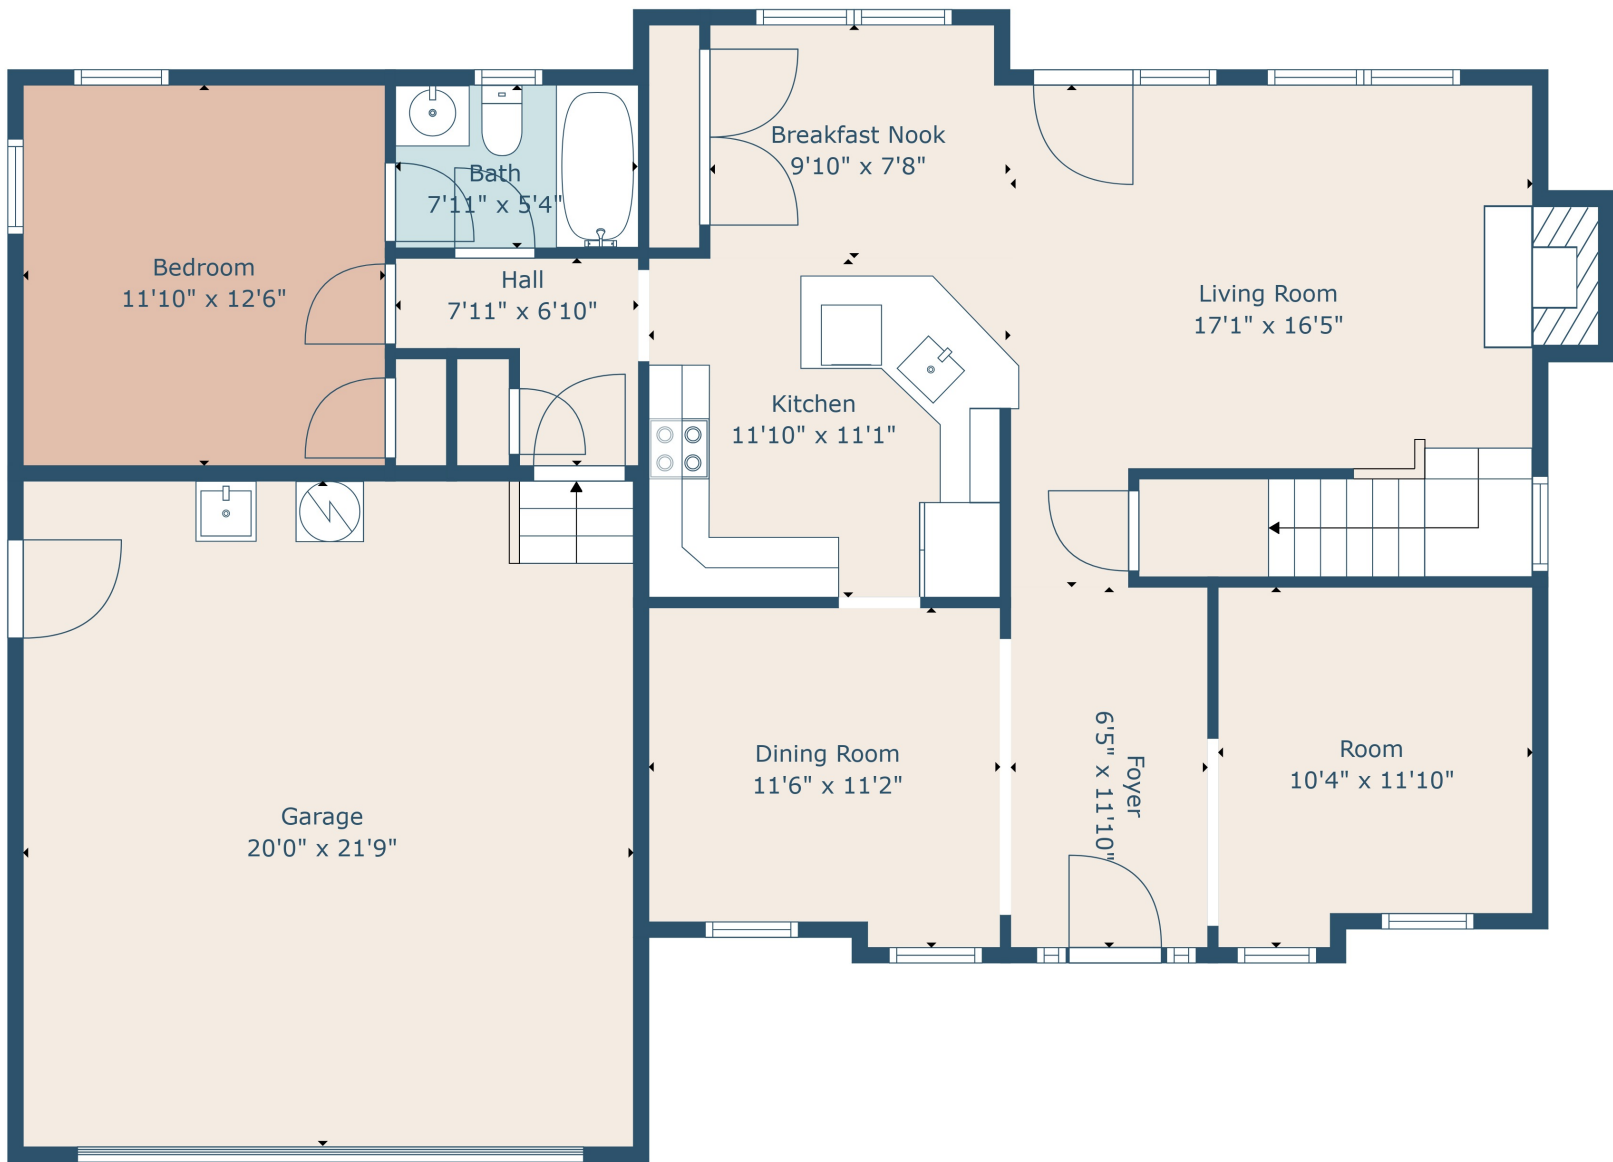

Floor 1

Floor 2

TOTAL: 2449 sq. ft
 FLOOR 1: 1084 sq. ft, FLOOR 2: 1365 sq. ft
 EXCLUDED AREAS: GARAGE: 436 sq. ft, FIREPLACE: 8 sq. ft

Measurements Are Calculated By Cubicasa Technology. Deemed Highly Reliable But Not Guaranteed.

TOTAL: 2449 sq. ft

FLOOR 1: 1084 sq. ft, FLOOR 2: 1365 sq. ft

EXCLUDED AREAS: GARAGE: 436 sq. ft, FIREPLACE: 8 sq. ft

Measurements Are Calculated By Cubicasa Technology. Deemed Highly Reliable But Not Guaranteed.