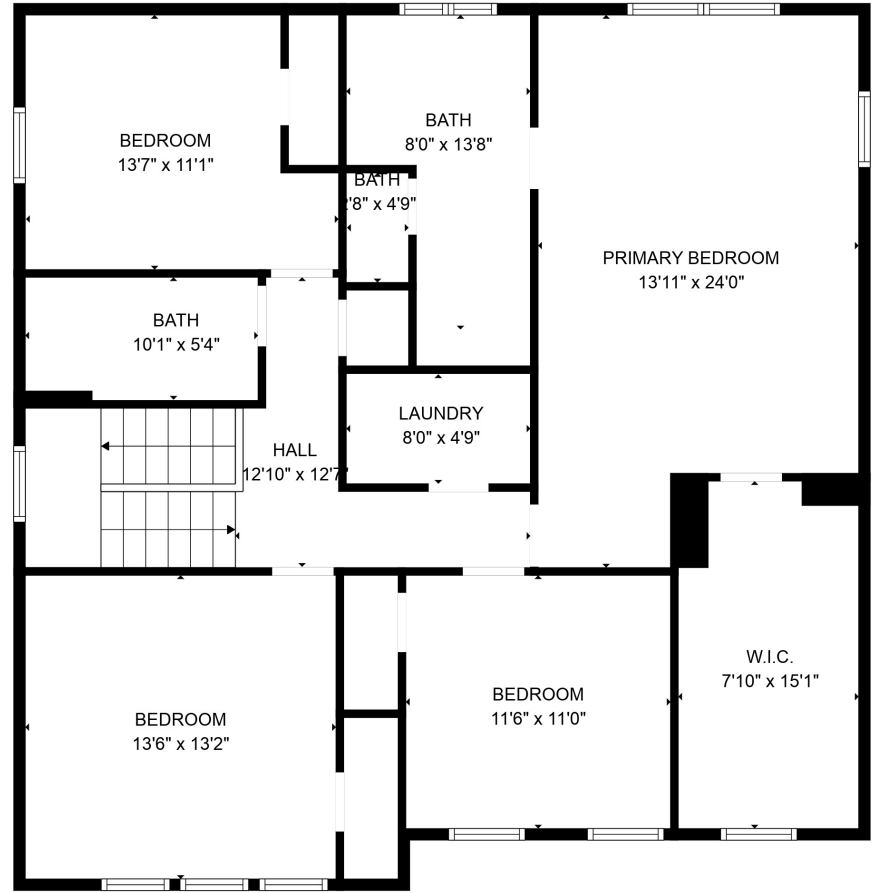

FLOOR 1

FLOOR 2

Total scanned area: 2525 sq. ft

SIZES AND DIMENSIONS ARE APPROXIMATE. ACTUAL MAY VARY.

Total scanned area: 2525 sq. ft

SIZES AND DIMENSIONS ARE APPROXIMATE. ACTUAL MAY VARY.

Total scanned area: 2525 sq. ft

SIZES AND DIMENSIONS ARE APPROXIMATE. ACTUAL MAY VARY.