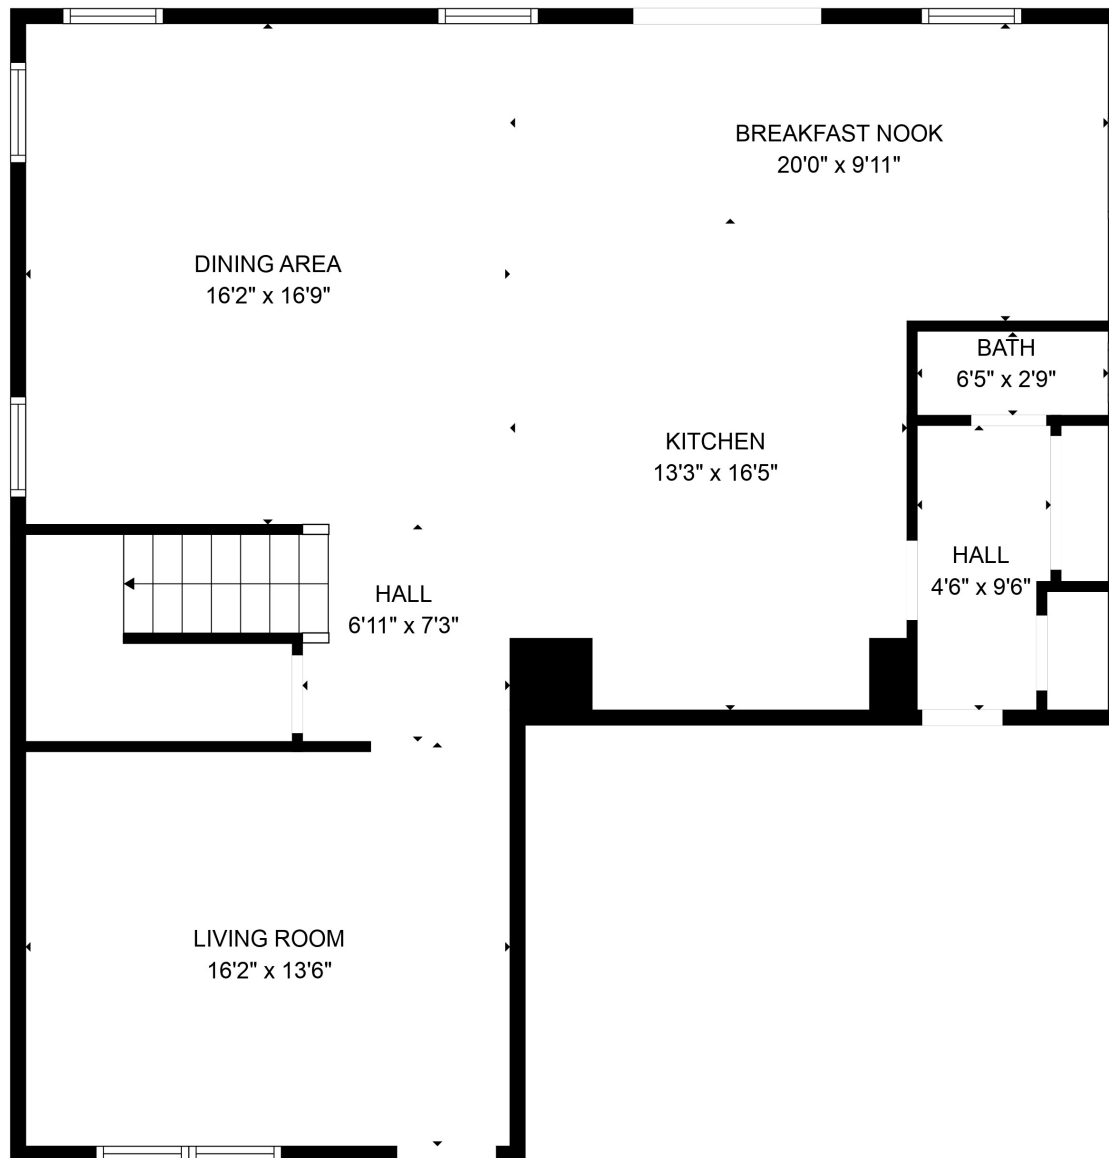

FLOOR 1

FLOOR 2

Total scanned area: 2525 sq. ft

SIZES AND DIMENSIONS ARE APPROXIMATE. ACTUAL MAY VARY.

Total scanned area: 2525 sq. ft

SIZES AND DIMENSIONS ARE APPROXIMATE. ACTUAL MAY VARY.

Total scanned area: 2525 sq. ft

SIZES AND DIMENSIONS ARE APPROXIMATE. ACTUAL MAY VARY.