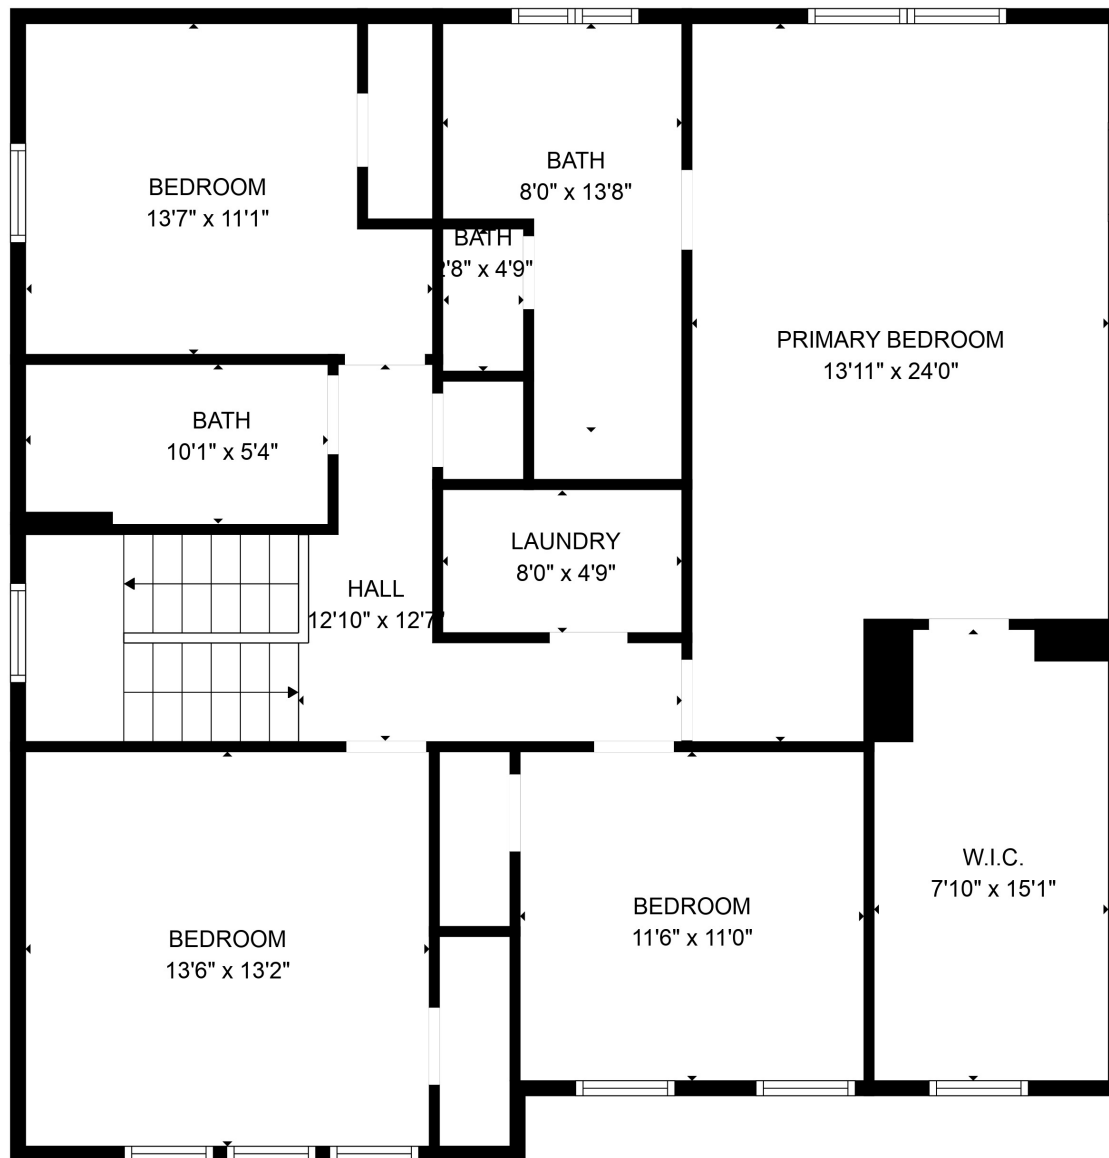

FLOOR 1

FLOOR 2

Total scanned area: 2525 sq. ft

SIZES AND DIMENSIONS ARE APPROXIMATE. ACTUAL MAY VARY.

Total scanned area: 2525 sq. ft

SIZES AND DIMENSIONS ARE APPROXIMATE. ACTUAL MAY VARY.

Total scanned area: 2525 sq. ft

SIZES AND DIMENSIONS ARE APPROXIMATE. ACTUAL MAY VARY.