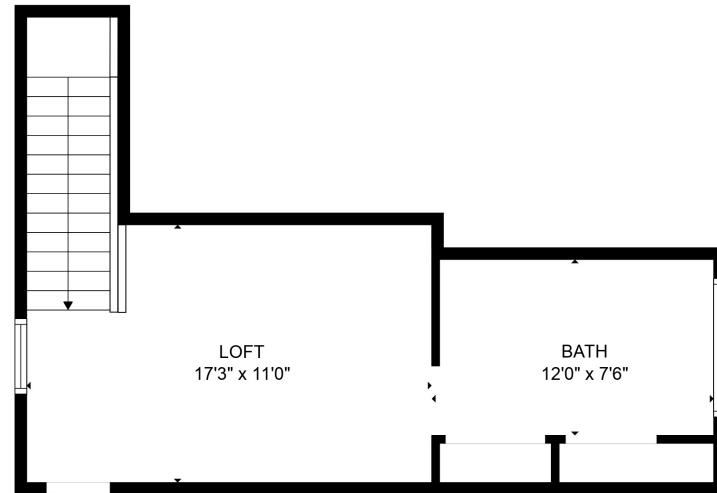

FLOOR 1

FLOOR 2

Total scanned area: 1538 sq. ft

SIZES AND DIMENSIONS ARE APPROXIMATE. ACTUAL MAY VARY.

LOFT
17'3" x 11'0"

BATH
12'0" x 7'6"

Total scanned area: 1538 sq. ft

SIZES AND DIMENSIONS ARE APPROXIMATE. ACTUAL MAY VARY.

Total scanned area: 1538 sq. ft

SIZES AND DIMENSIONS ARE APPROXIMATE. ACTUAL MAY VARY.