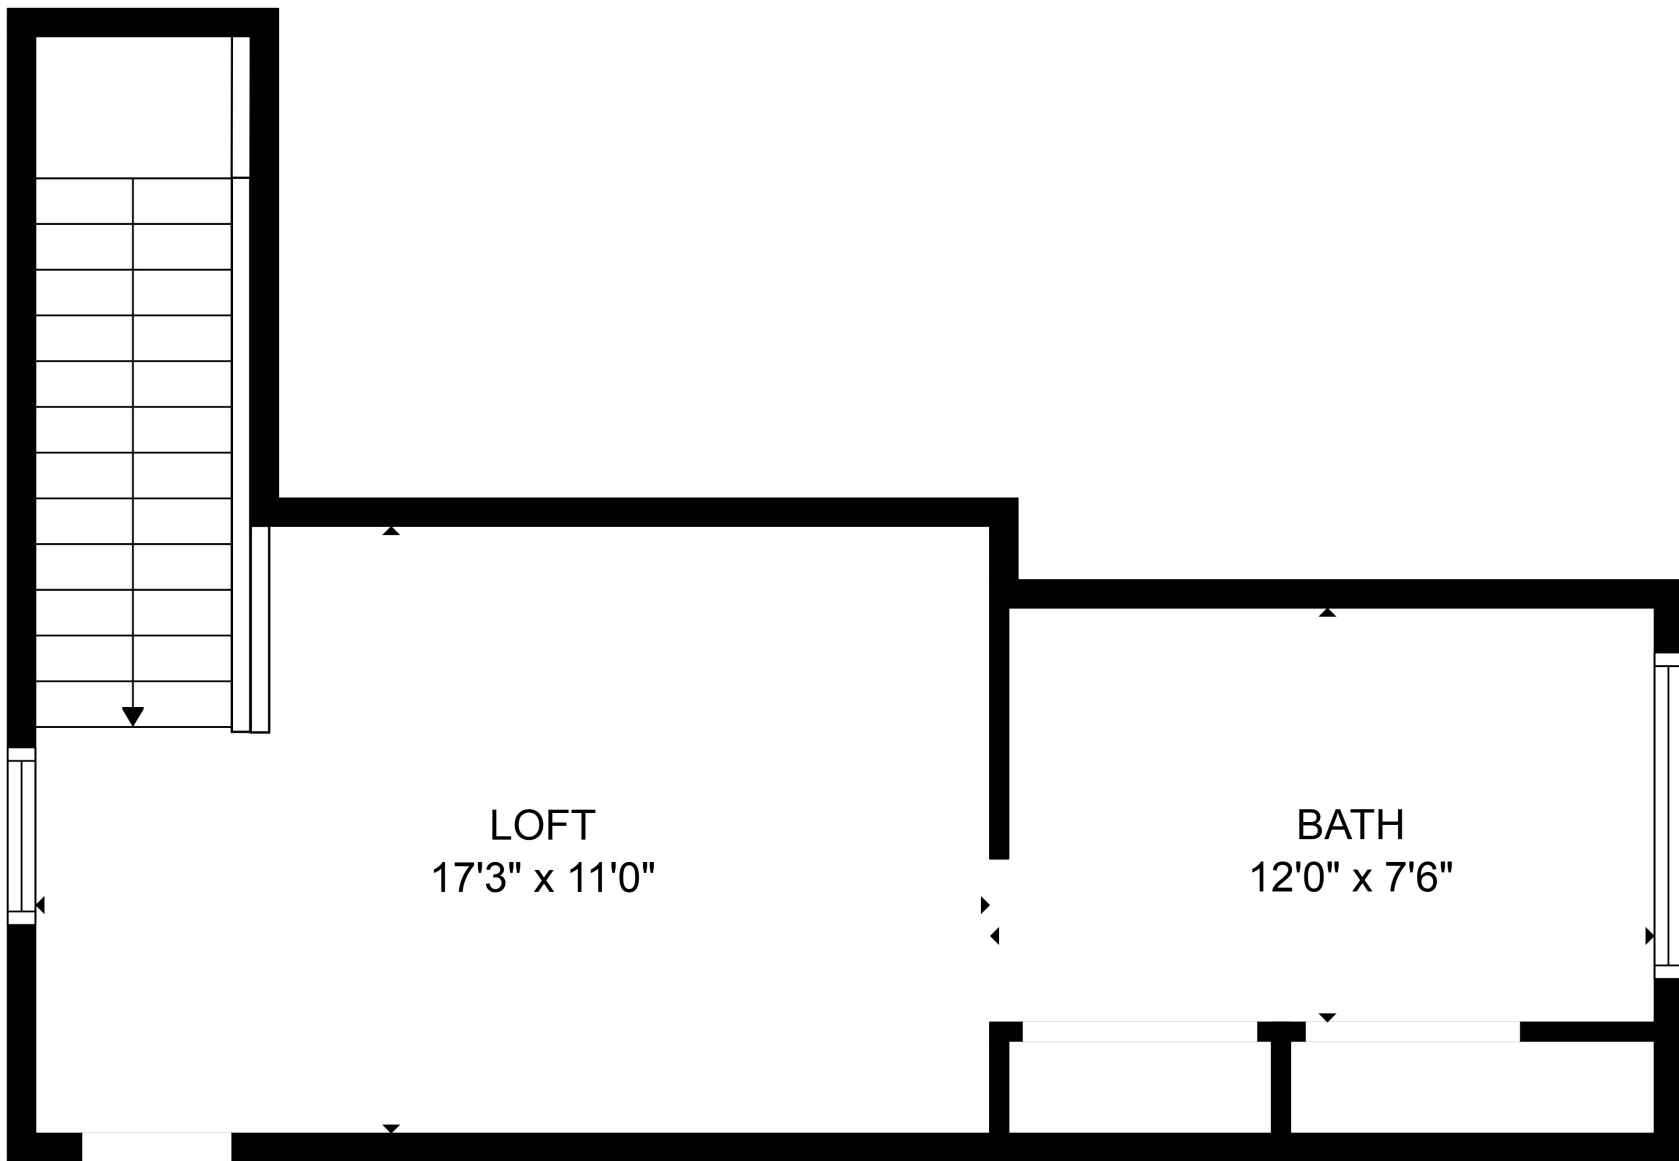

FLOOR 1

FLOOR 2

Total scanned area: 1538 sq. ft

SIZES AND DIMENSIONS ARE APPROXIMATE. ACTUAL MAY VARY.

LOFT
17'3" x 11'0"

BATH
12'0" x 7'6"

Total scanned area: 1538 sq. ft

SIZES AND DIMENSIONS ARE APPROXIMATE. ACTUAL MAY VARY.

Total scanned area: 1538 sq. ft

SIZES AND DIMENSIONS ARE APPROXIMATE. ACTUAL MAY VARY.