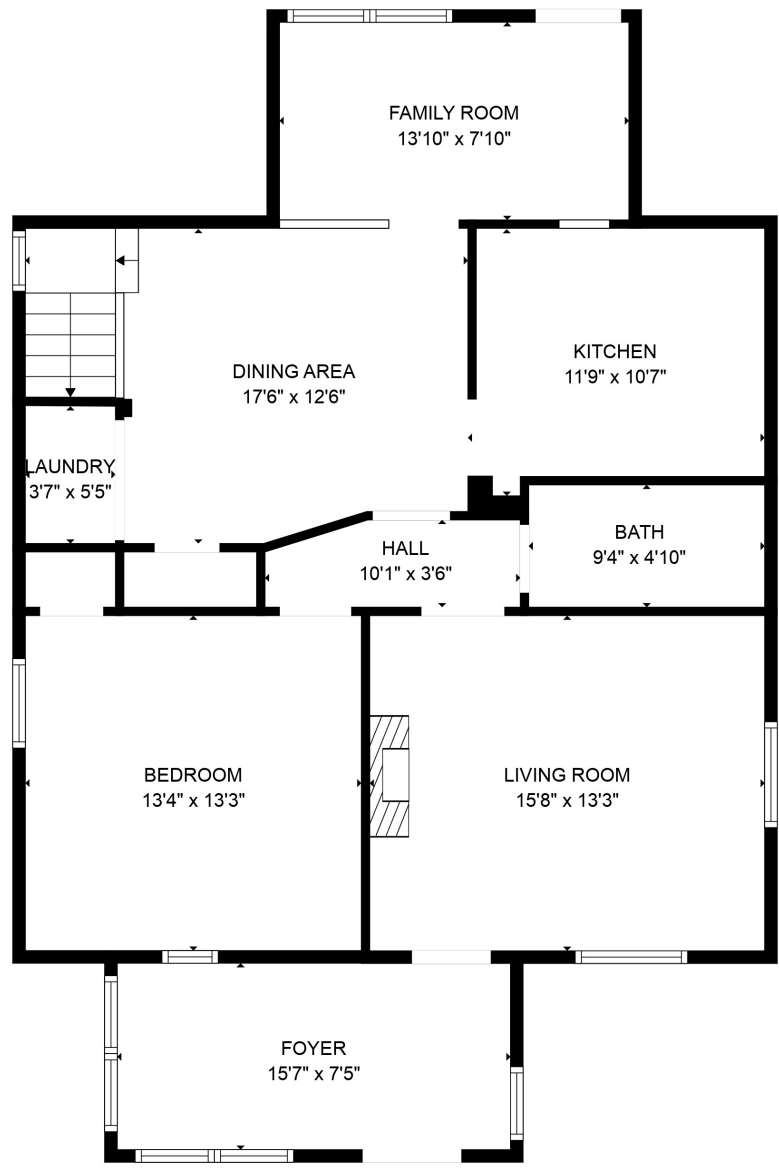

FLOOR 1

FLOOR 2

Total scanned area: 1538 sq. ft

SIZES AND DIMENSIONS ARE APPROXIMATE. ACTUAL MAY VARY.

LOFT
17'3" x 11'0"

BATH
12'0" x 7'6"

Total scanned area: 1538 sq. ft

SIZES AND DIMENSIONS ARE APPROXIMATE. ACTUAL MAY VARY.

Total scanned area: 1538 sq. ft

SIZES AND DIMENSIONS ARE APPROXIMATE. ACTUAL MAY VARY.