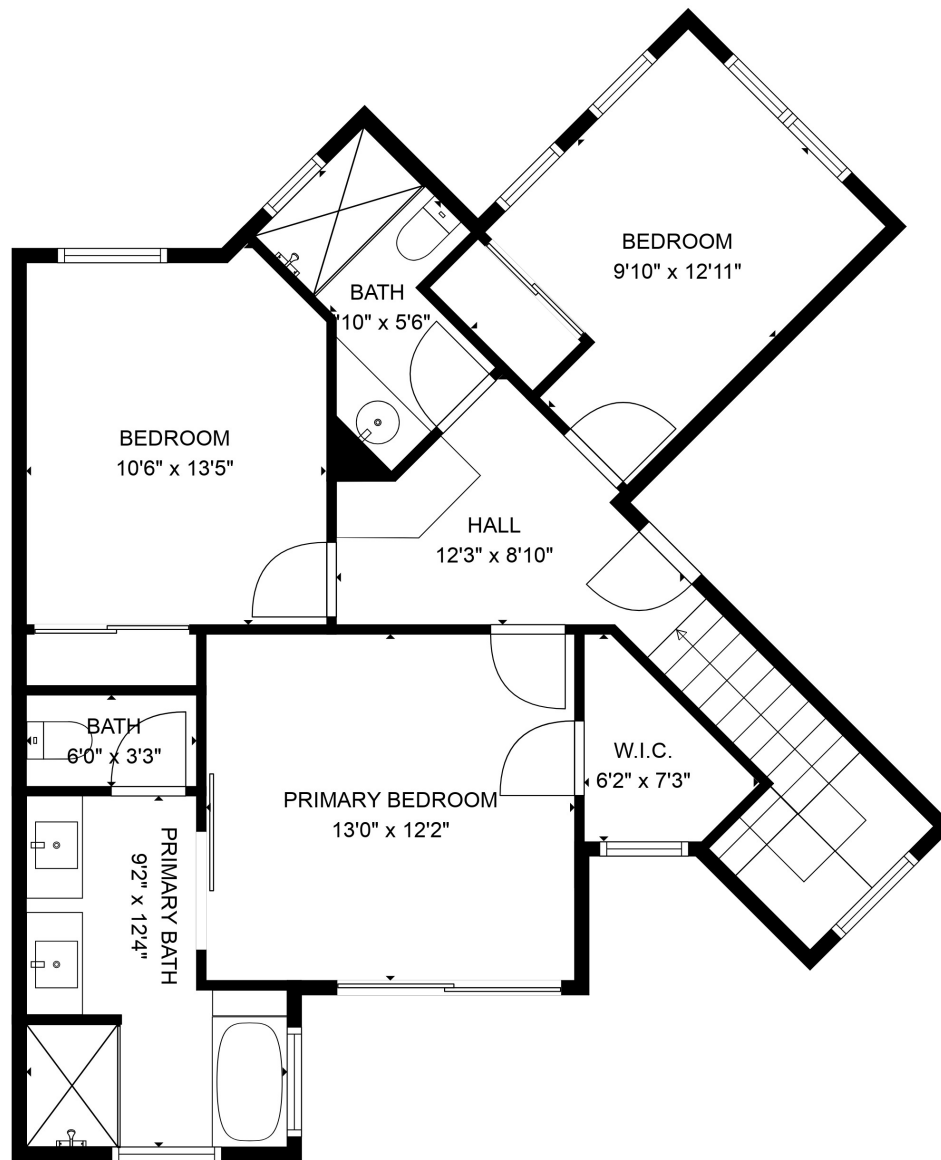

FLOOR 1

FLOOR 2

**TOTAL: 1482 sq. ft**  
 FLOOR 1: 706 sq. ft, FLOOR 2: 776 sq. ft  
 EXCLUDED AREAS: GARAGE: 368 sq. ft

SIZES AND DIMENSIONS ARE APPROXIMATE, ACTUAL MAY VARY.

**TOTAL: 1482 sq. ft**  
FLOOR 1: 706 sq. ft, FLOOR 2: 776 sq. ft  
EXCLUDED AREAS: GARAGE: 368 sq. ft

SIZES AND DIMENSIONS ARE APPROXIMATE, ACTUAL MAY VARY.

**TOTAL: 1482 sq. ft**  
FLOOR 1: 706 sq. ft, FLOOR 2: 776 sq. ft  
EXCLUDED AREAS: GARAGE: 368 sq. ft  
SIZES AND DIMENSIONS ARE APPROXIMATE, ACTUAL MAY VARY.