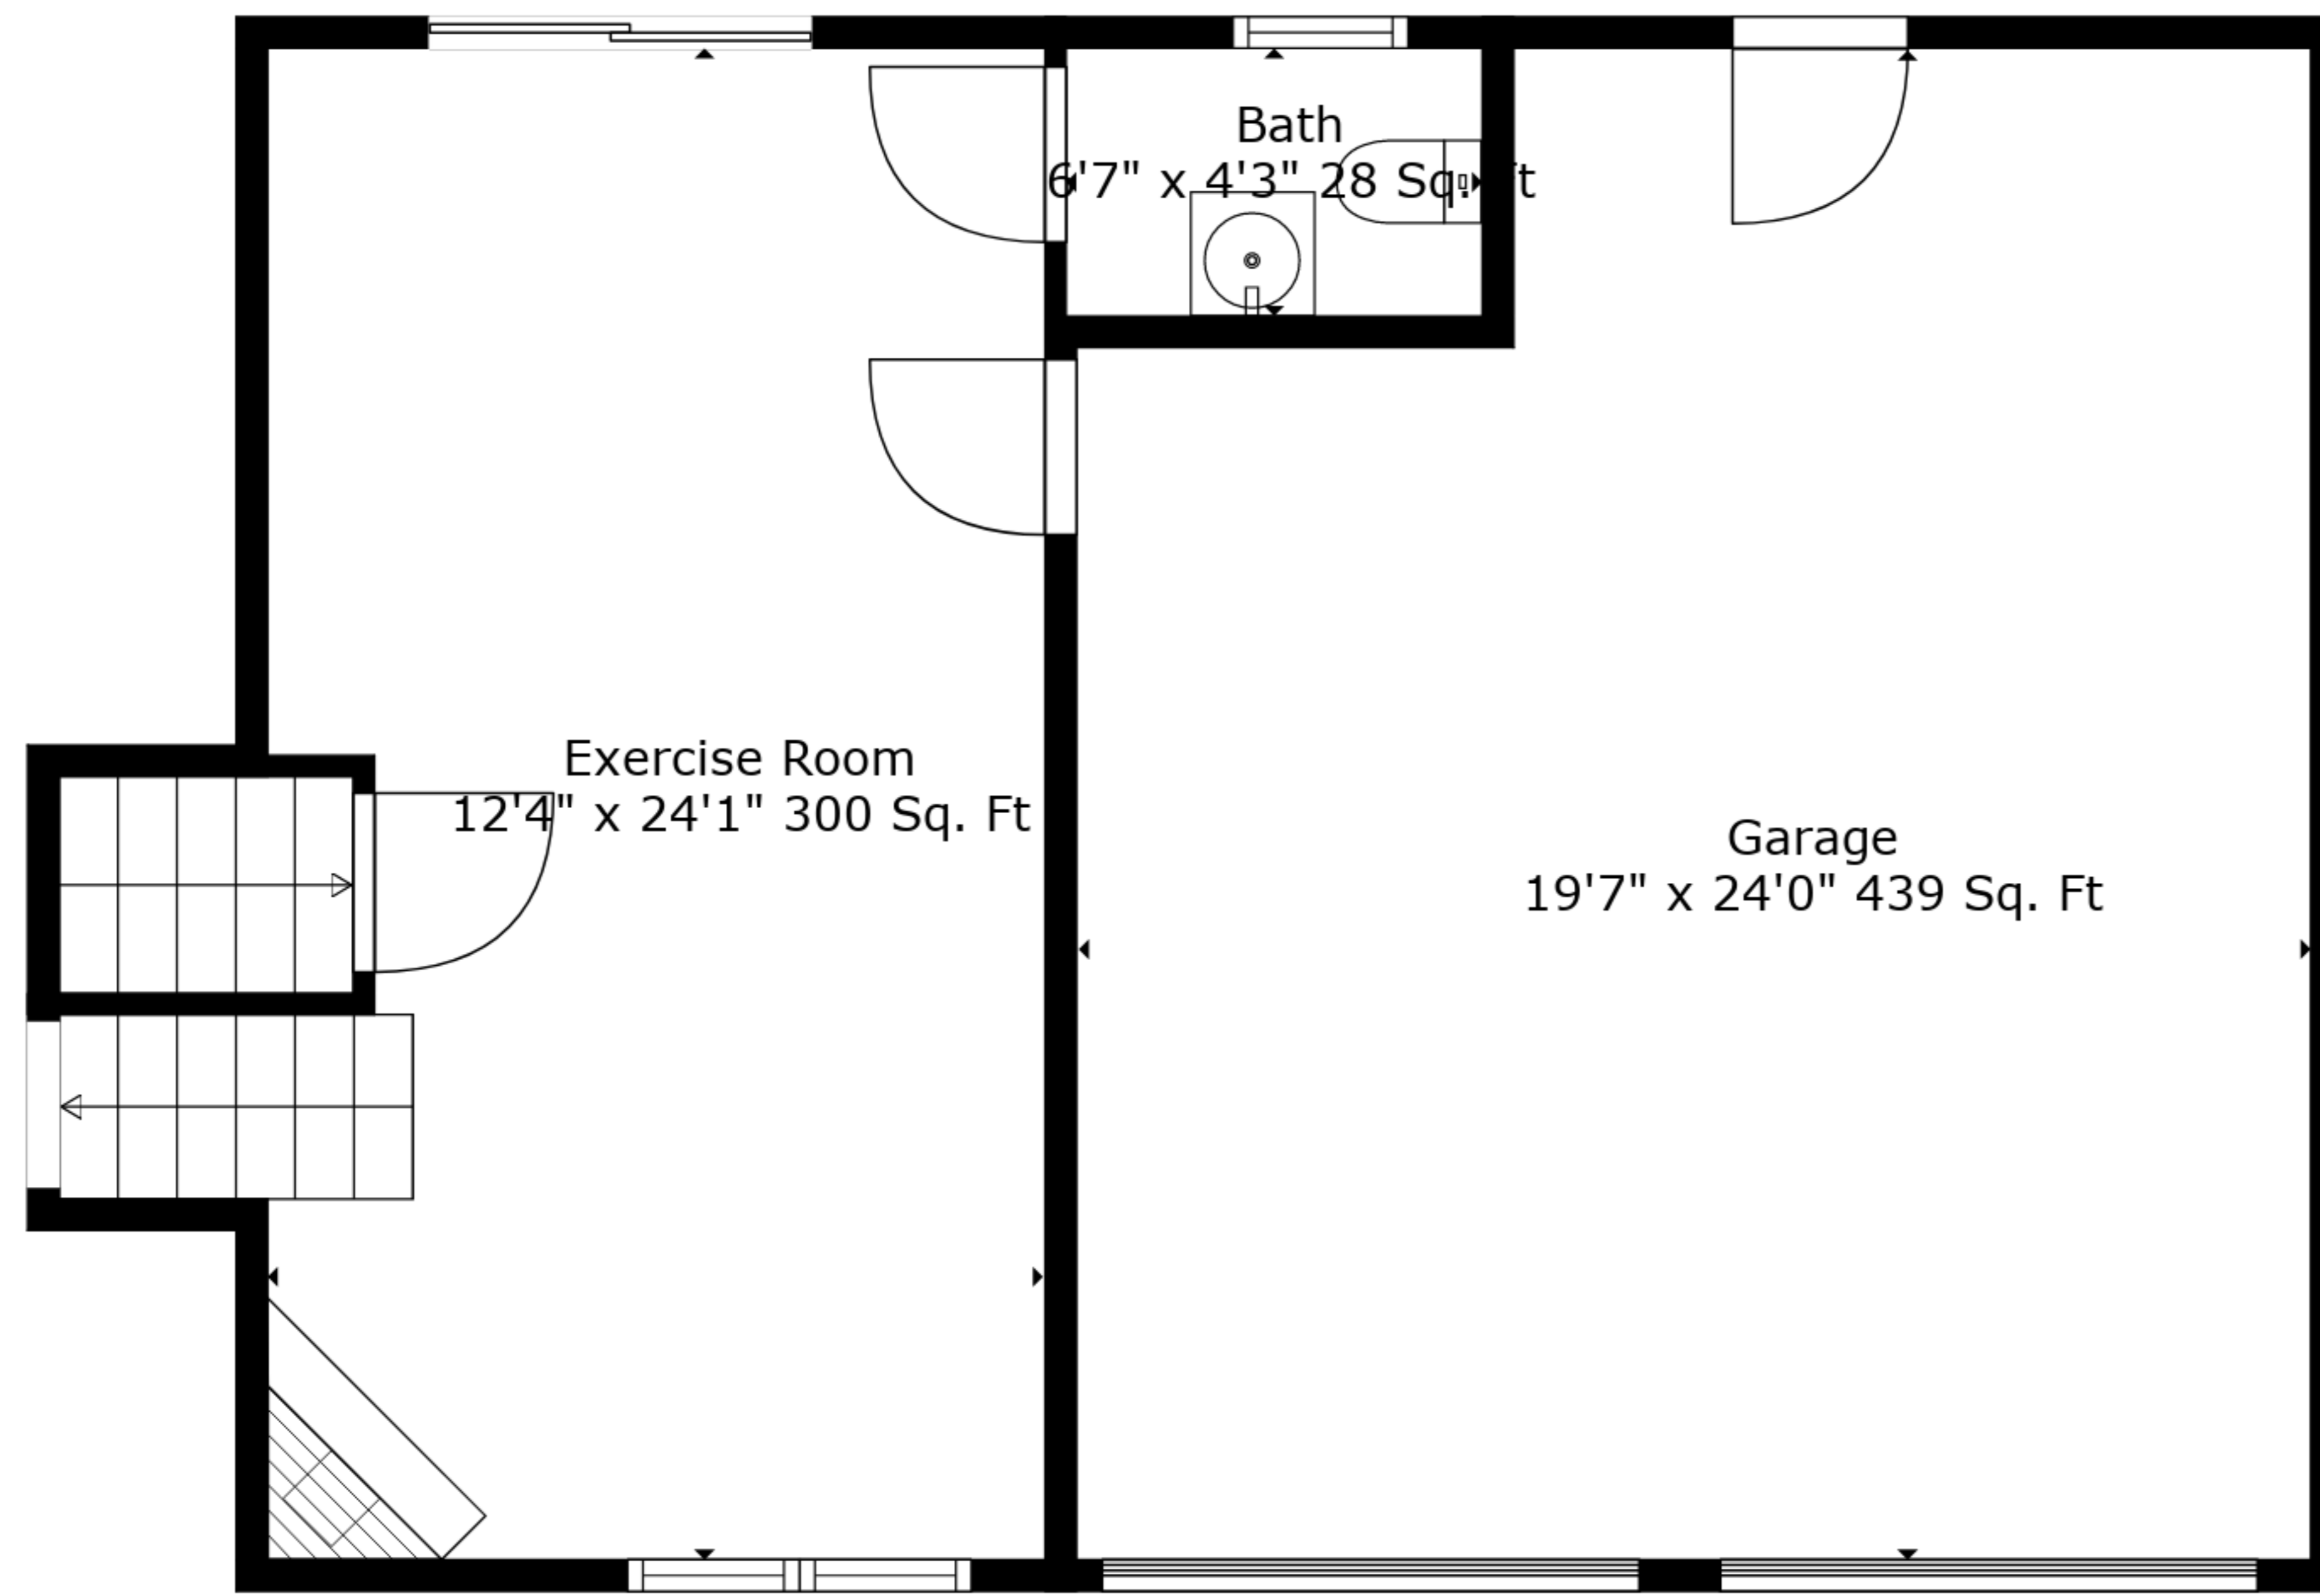

Floor 2

TOTAL: 1452 sq. ft
BELOW GROUND: 28 sq. ft, FLOOR 2: 350 sq. ft, FLOOR 3: 481 sq. ft, FLOOR 4: 593 sq. ft
EXCLUDED AREAS: BASEMENT: 305 sq. ft, STORAGE: 130 sq. ft, GARAGE: 439 sq. ft,
BAY WINDOW: 7 sq. ft

Measurements Are Deemed Highly Reliable But Not Guaranteed.