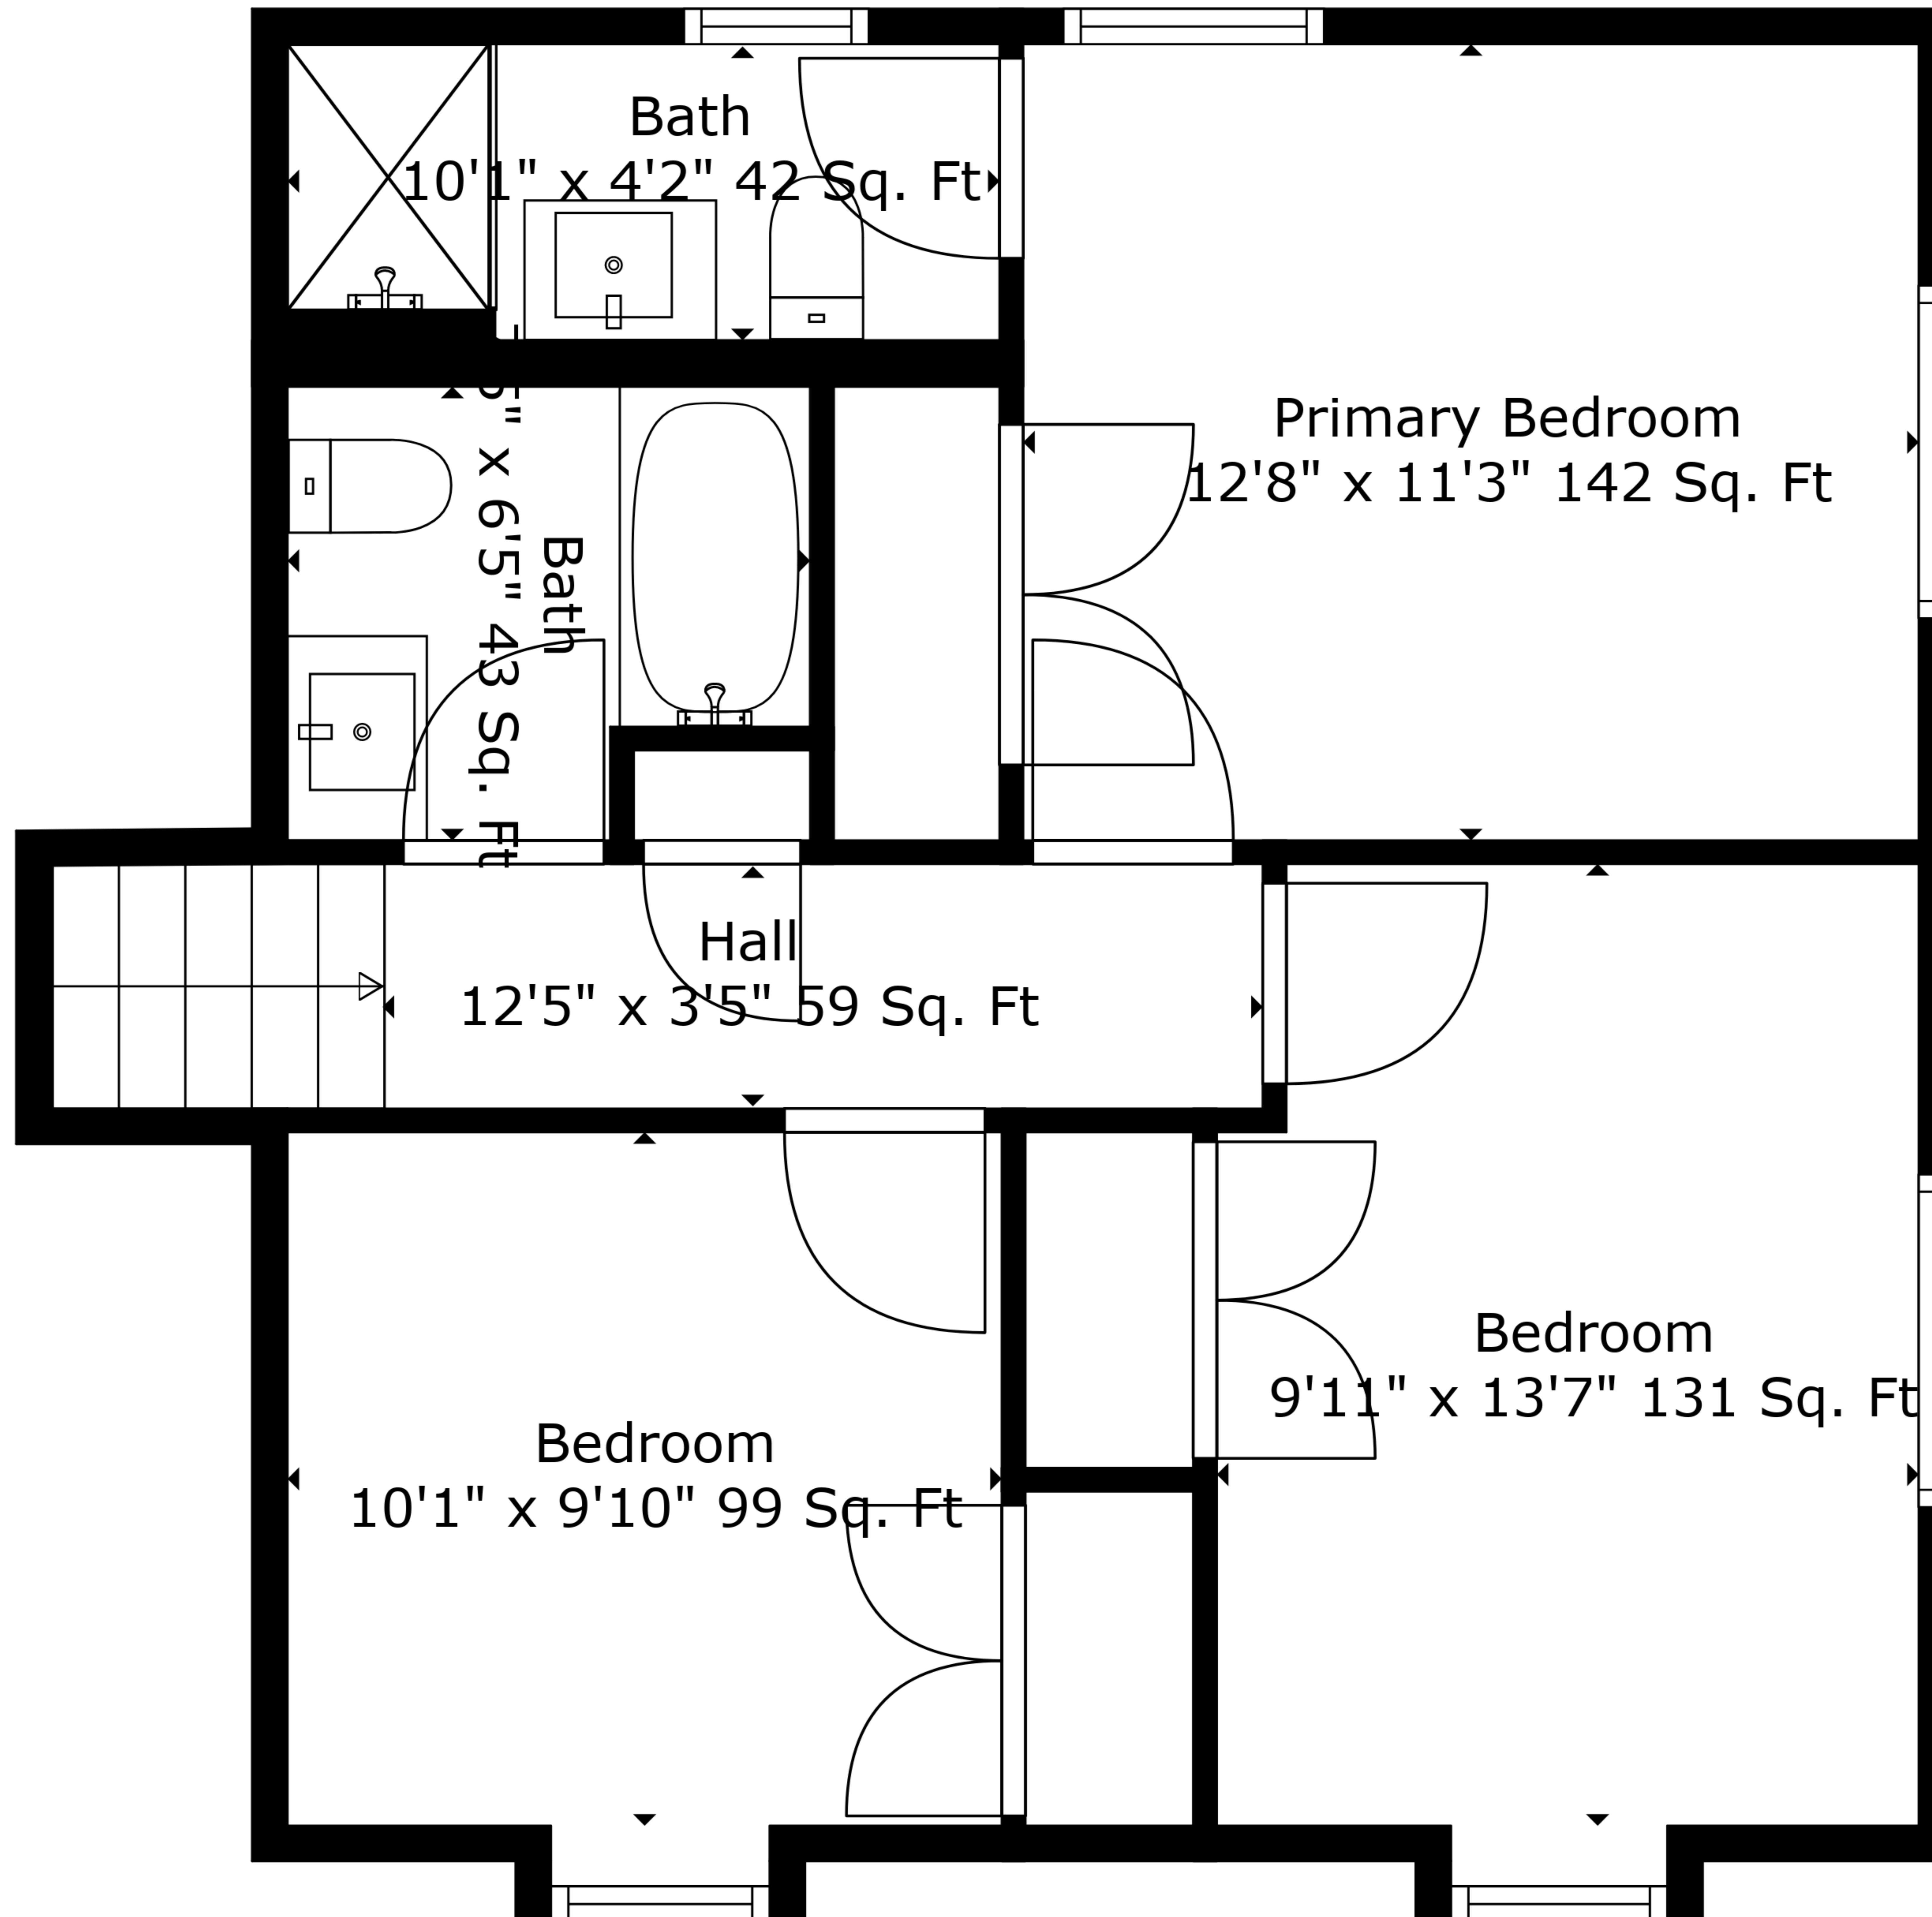

TOTAL: 1452 sq. ft
BELOW GROUND: 28 sq. ft, FLOOR 2: 350 sq. ft, FLOOR 3: 481 sq. ft, FLOOR 4: 593 sq. ft
EXCLUDED AREAS: BASEMENT: 305 sq. ft, STORAGE: 130 sq. ft, GARAGE: 439 sq. ft,
BAY WINDOW: 7 sq. ft

Measurements Are Deemed Highly Reliable But Not Guaranteed.

TOTAL: 1452 sq. ft
 BELOW GROUND: 28 sq. ft, FLOOR 2: 350 sq. ft, FLOOR 3: 481 sq. ft, FLOOR 4: 593 sq. ft
 EXCLUDED AREAS: BASEMENT: 305 sq. ft, STORAGE: 130 sq. ft, GARAGE: 439 sq. ft,
 BAY WINDOW: 7 sq. ft

Measurements Are Deemed Highly Reliable But Not Guaranteed.

TOTAL: 1452 sq. ft

BELOW GROUND: 28 sq. ft, FLOOR 2: 350 sq. ft, FLOOR 3: 481 sq. ft, FLOOR 4: 593 sq. ft

EXCLUDED AREAS: BASEMENT: 305 sq. ft, STORAGE: 130 sq. ft, GARAGE: 439 sq. ft,

BAY WINDOW: 7 sq. ft

Measurements Are Deemed Highly Reliable But Not Guaranteed.

TOTAL: 1452 sq. ft

BELOW GROUND: 28 sq. ft, FLOOR 2: 350 sq. ft, FLOOR 3: 481 sq. ft, FLOOR 4: 593 sq. ft

EXCLUDED AREAS: BASEMENT: 305 sq. ft, STORAGE: 130 sq. ft, GARAGE: 439 sq. ft,