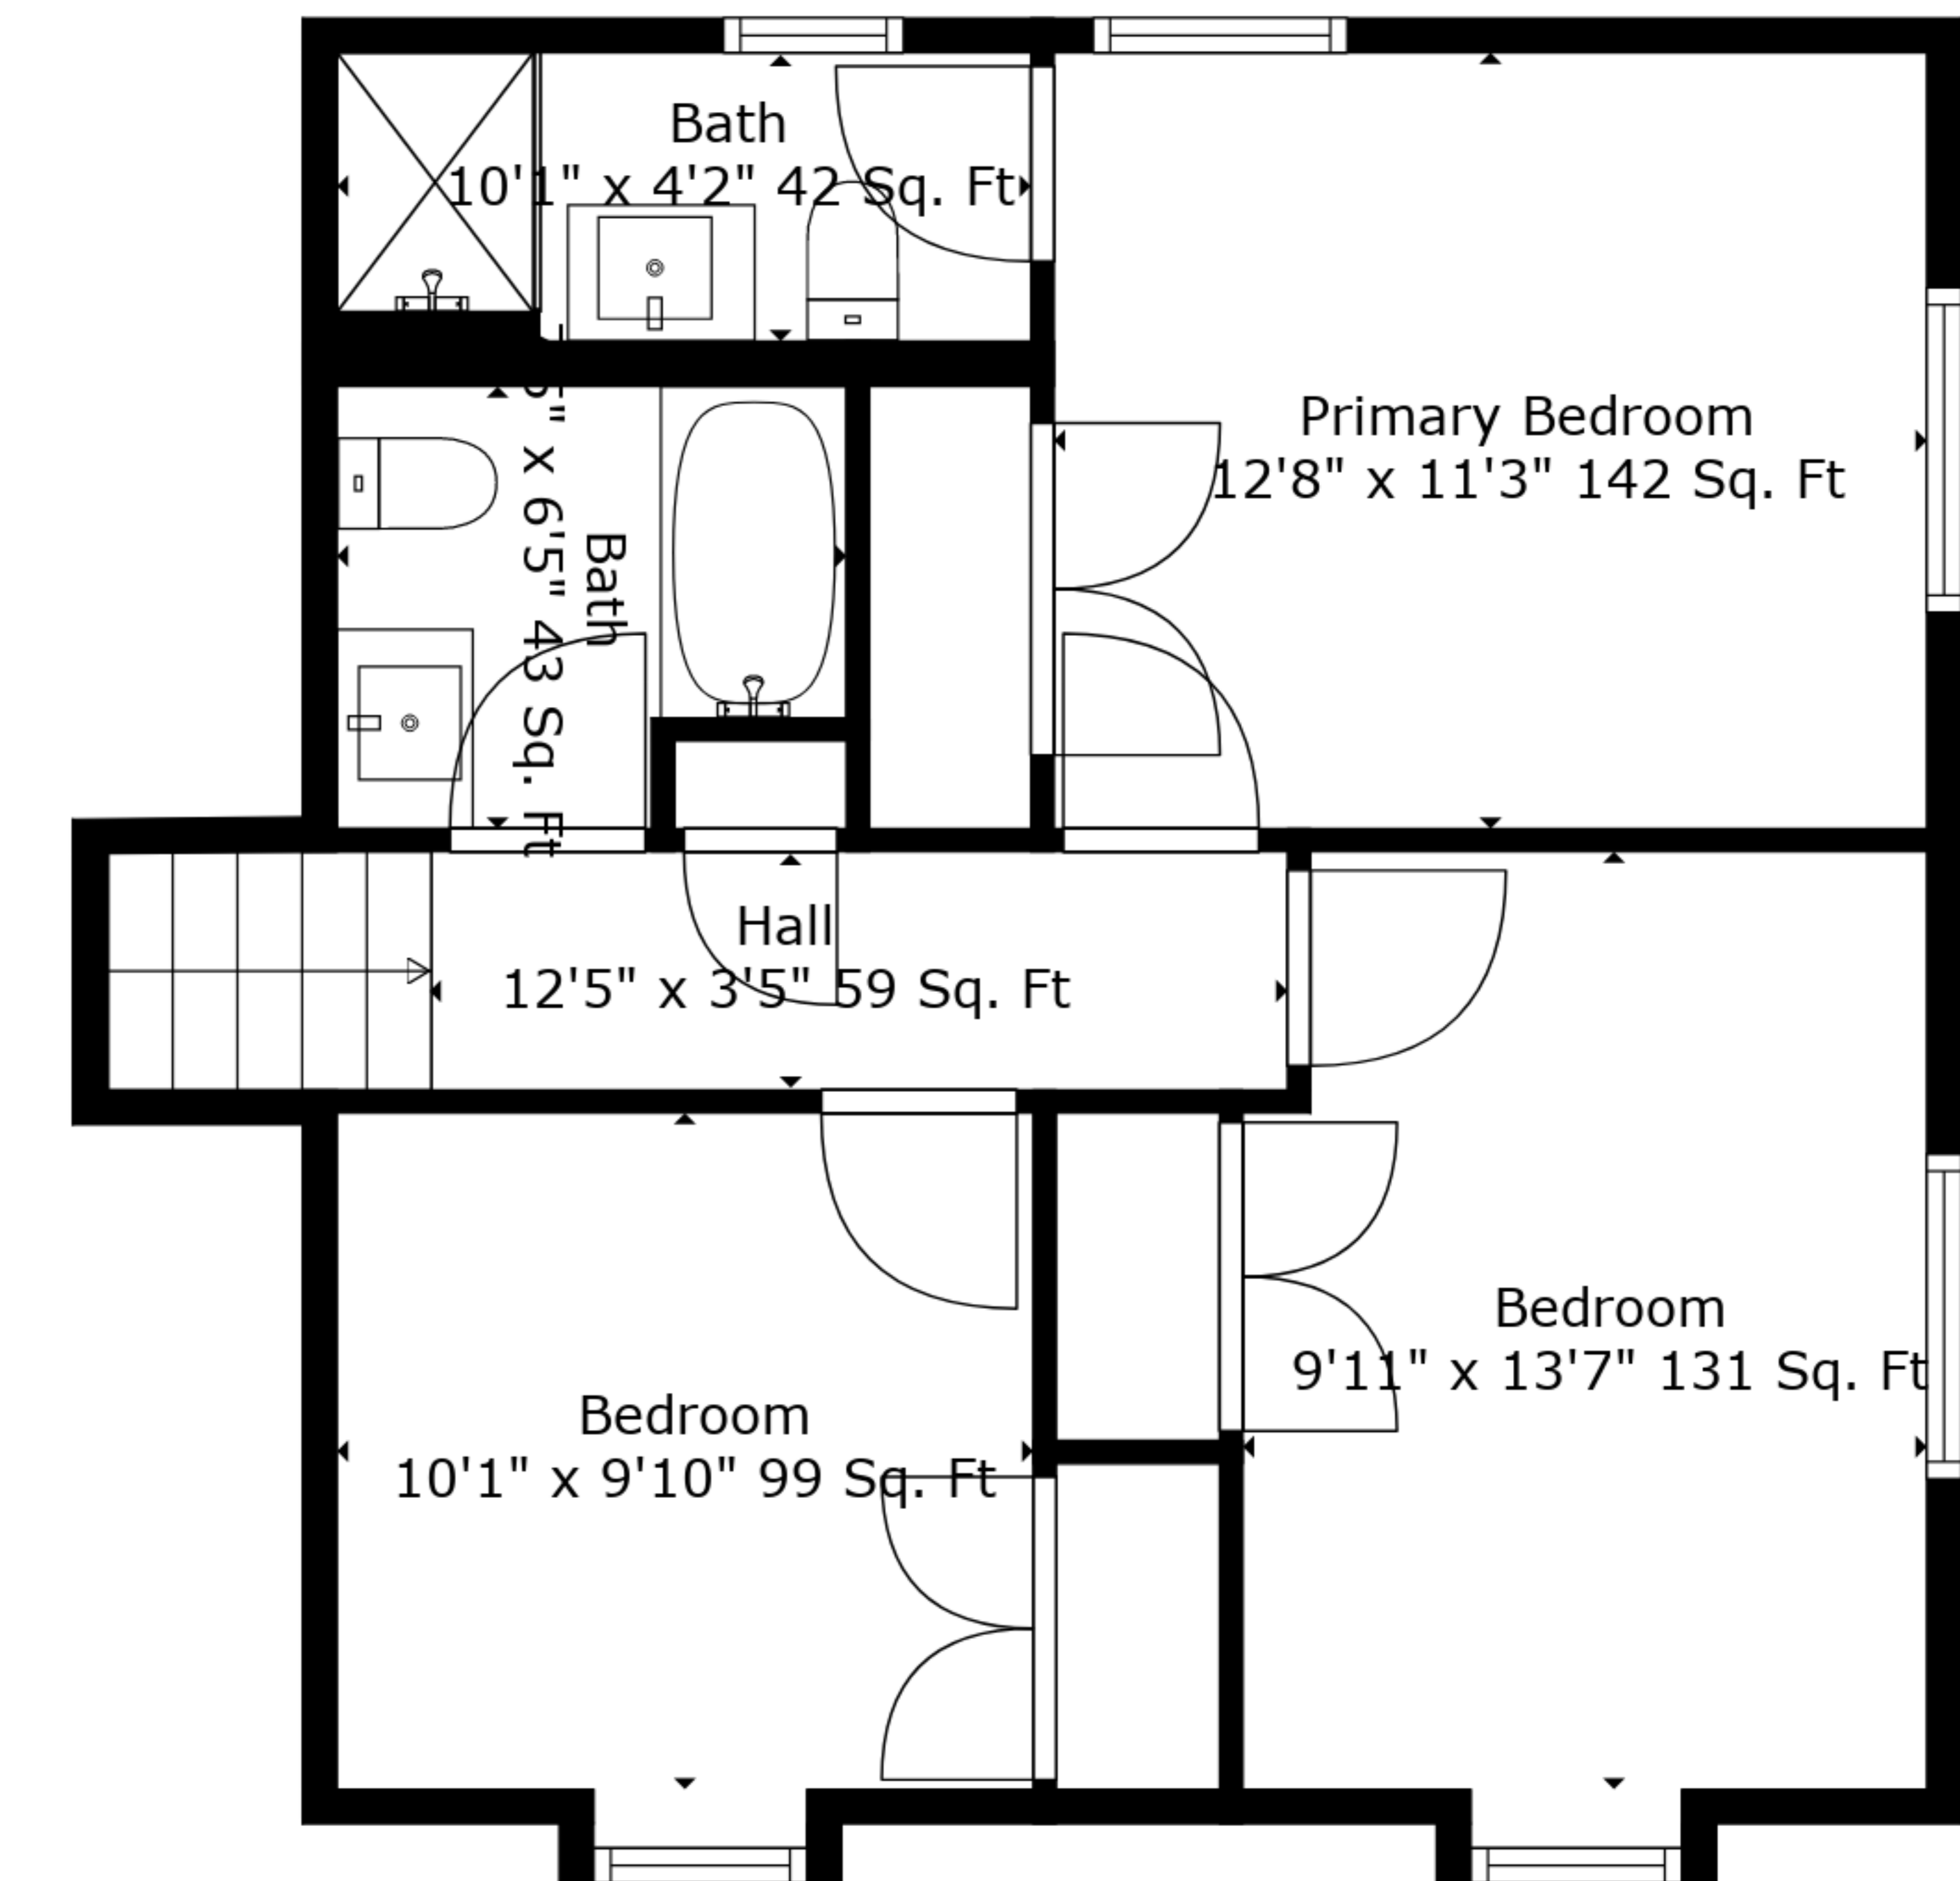

TOTAL: 1452 sq. ft
BELOW GROUND: 28 sq. ft, FLOOR 2: 350 sq. ft, FLOOR 3: 481 sq. ft, FLOOR 4: 593 sq. ft
EXCLUDED AREAS: BASEMENT: 305 sq. ft, STORAGE: 130 sq. ft, GARAGE: 439 sq. ft,
BAY WINDOW: 7 sq. ft

Measurements Are Deemed Highly Reliable But Not Guaranteed.

TOTAL: 1452 sq. ft

BELOW GROUND: 28 sq. ft, FLOOR 2: 350 sq. ft, FLOOR 3: 481 sq. ft, FLOOR 4: 593 sq. ft

EXCLUDED AREAS: BASEMENT: 305 sq. ft, STORAGE: 130 sq. ft, GARAGE: 439 sq. ft,

BAY WINDOW: 7 sq. ft

Measurements Are Deemed Highly Reliable But Not Guaranteed.

TOTAL: 1452 sq. ft

BELOW GROUND: 28 sq. ft, FLOOR 2: 350 sq. ft, FLOOR 3: 481 sq. ft, FLOOR 4: 593 sq. ft

EXCLUDED AREAS: BASEMENT: 305 sq. ft, STORAGE: 130 sq. ft, GARAGE: 439 sq. ft,

BAY WINDOW: 7 sq. ft

Measurements Are Deemed Highly Reliable But Not Guaranteed.

Floor 2

Floor 3

Floor 1

Floor 4

TOTAL: 1452 sq. ft
 BELOW GROUND: 28 sq. ft, FLOOR 2: 350 sq. ft, FLOOR 3: 481 sq. ft, FLOOR 4: 593 sq. ft
 EXCLUDED AREAS: BASEMENT: 305 sq. ft, STORAGE: 130 sq. ft, GARAGE: 439 sq. ft,
 BAY WINDOW: 7 sq. ft