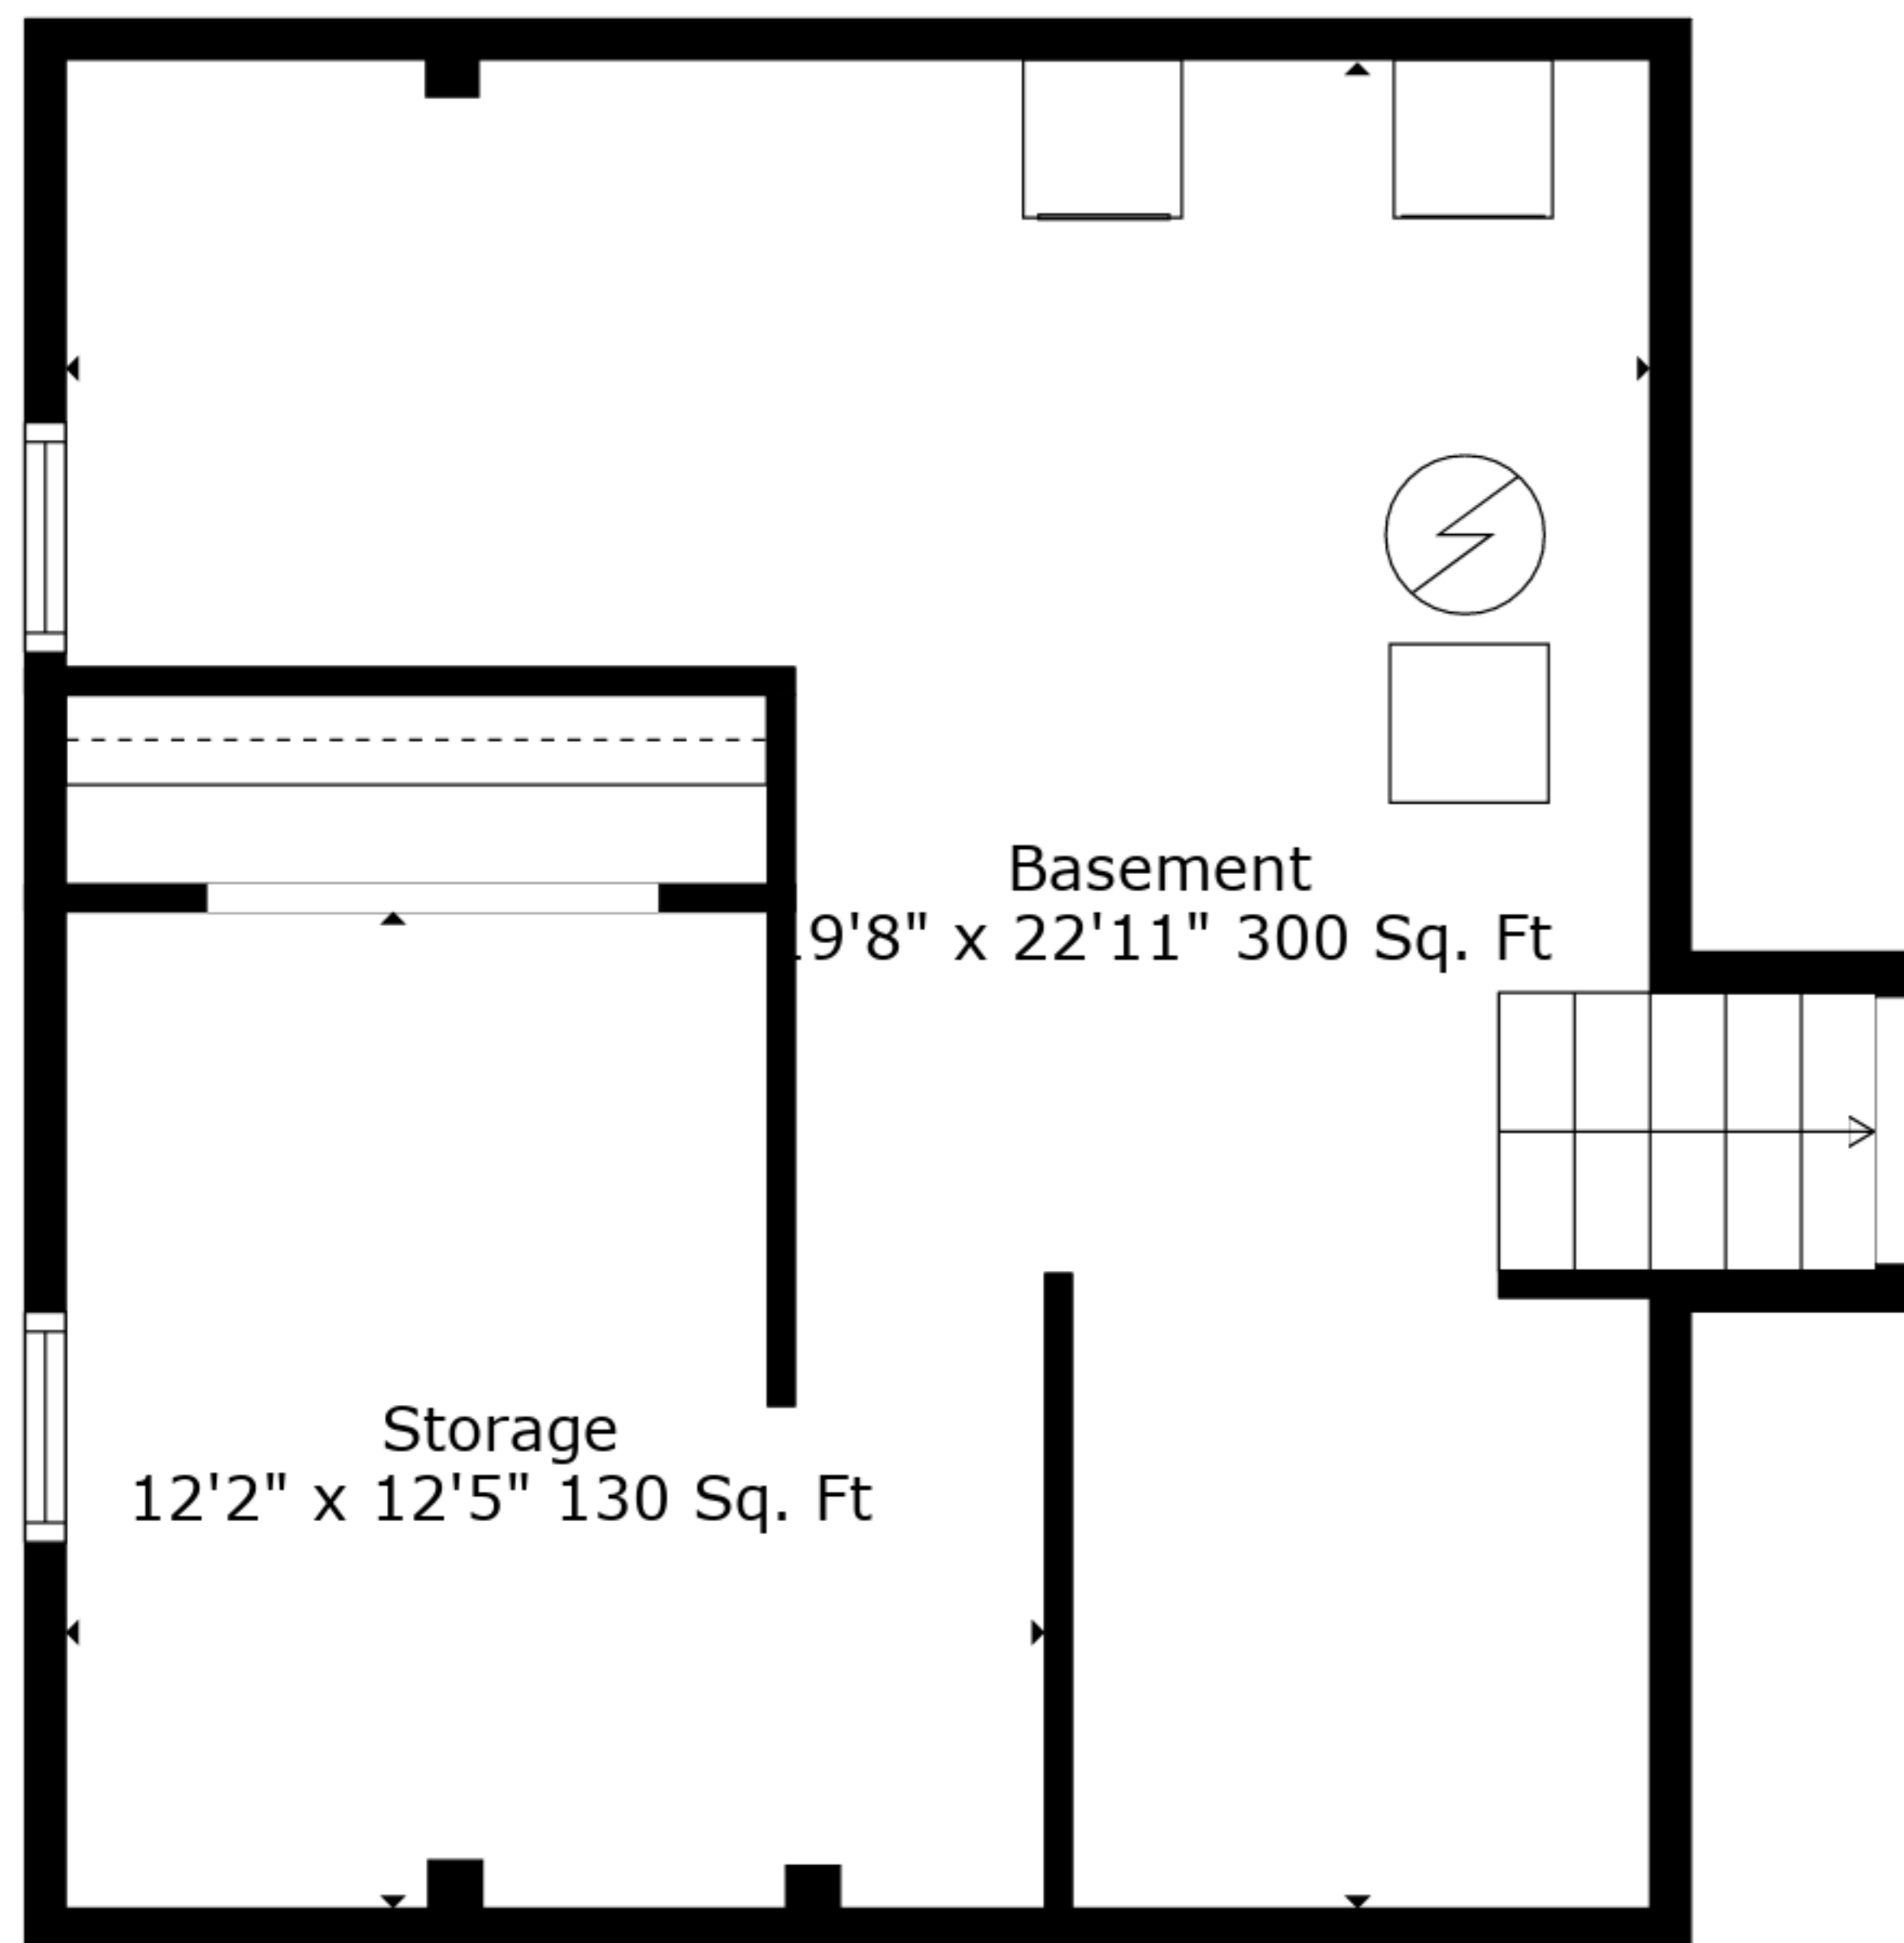

TOTAL: 1452 sq. ft
BELOW GROUND: 28 sq. ft, FLOOR 2: 350 sq. ft, FLOOR 3: 481 sq. ft, FLOOR 4: 593 sq. ft
EXCLUDED AREAS: BASEMENT: 305 sq. ft, STORAGE: 130 sq. ft, GARAGE: 439 sq. ft,
BAY WINDOW: 7 sq. ft

Measurements Are Deemed Highly Reliable But Not Guaranteed.

TOTAL: 1452 sq. ft

BELOW GROUND: 28 sq. ft, FLOOR 2: 350 sq. ft, FLOOR 3: 481 sq. ft, FLOOR 4: 593 sq. ft

EXCLUDED AREAS: BASEMENT: 305 sq. ft, STORAGE: 130 sq. ft, GARAGE: 439 sq. ft,

BAY WINDOW: 7 sq. ft

Measurements Are Deemed Highly Reliable But Not Guaranteed.

TOTAL: 1452 sq. ft

BELOW GROUND: 28 sq. ft, FLOOR 2: 350 sq. ft, FLOOR 3: 481 sq. ft, FLOOR 4: 593 sq. ft

EXCLUDED AREAS: BASEMENT: 305 sq. ft, STORAGE: 130 sq. ft, GARAGE: 439 sq. ft,

BAY WINDOW: 7 sq. ft

Measurements Are Deemed Highly Reliable But Not Guaranteed.

Floor 2

Floor 3

Floor 1

Floor 4

TOTAL: 1452 sq. ft
 BELOW GROUND: 28 sq. ft, FLOOR 2: 350 sq. ft, FLOOR 3: 481 sq. ft, FLOOR 4: 593 sq. ft
 EXCLUDED AREAS: BASEMENT: 305 sq. ft, STORAGE: 130 sq. ft, GARAGE: 439 sq. ft,
 BAY WINDOW: 7 sq. ft