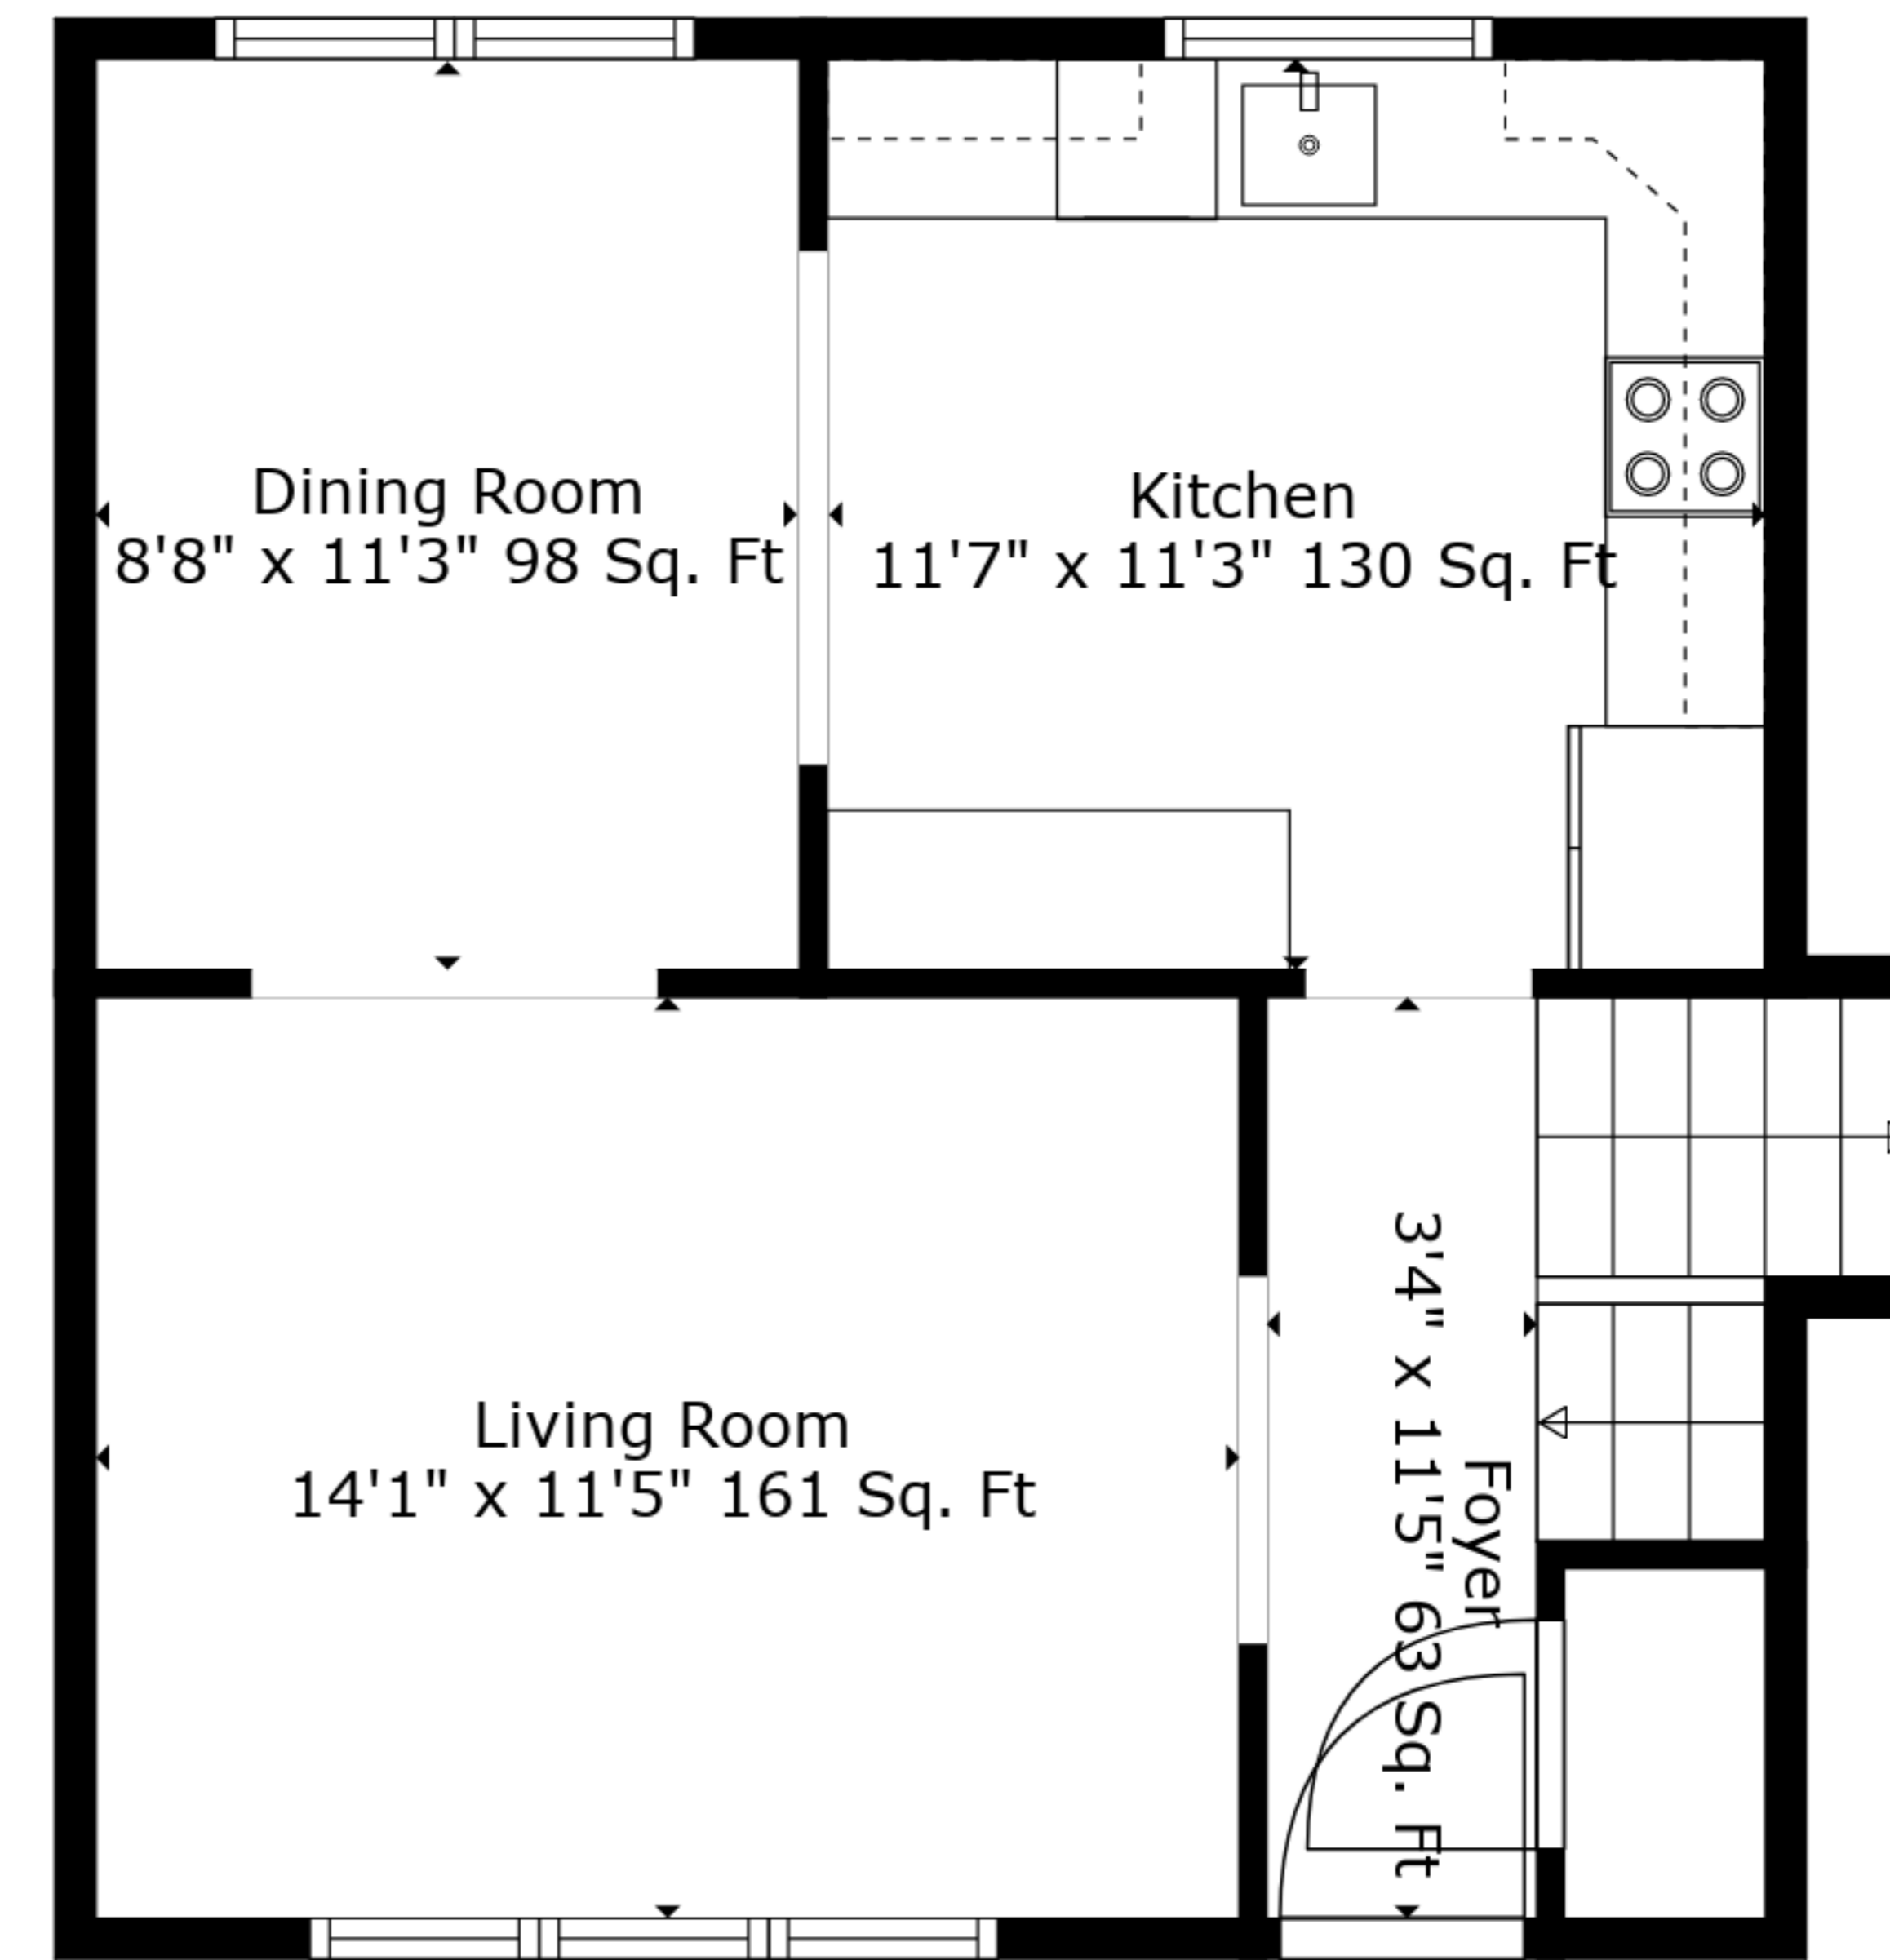

Floor 3

TOTAL: 1452 sq. ft
BELOW GROUND: 28 sq. ft, FLOOR 2: 350 sq. ft, FLOOR 3: 481 sq. ft, FLOOR 4: 593 sq. ft
EXCLUDED AREAS: BASEMENT: 305 sq. ft, STORAGE: 130 sq. ft, GARAGE: 439 sq. ft,
BAY WINDOW: 7 sq. ft

Measurements Are Deemed Highly Reliable But Not Guaranteed.