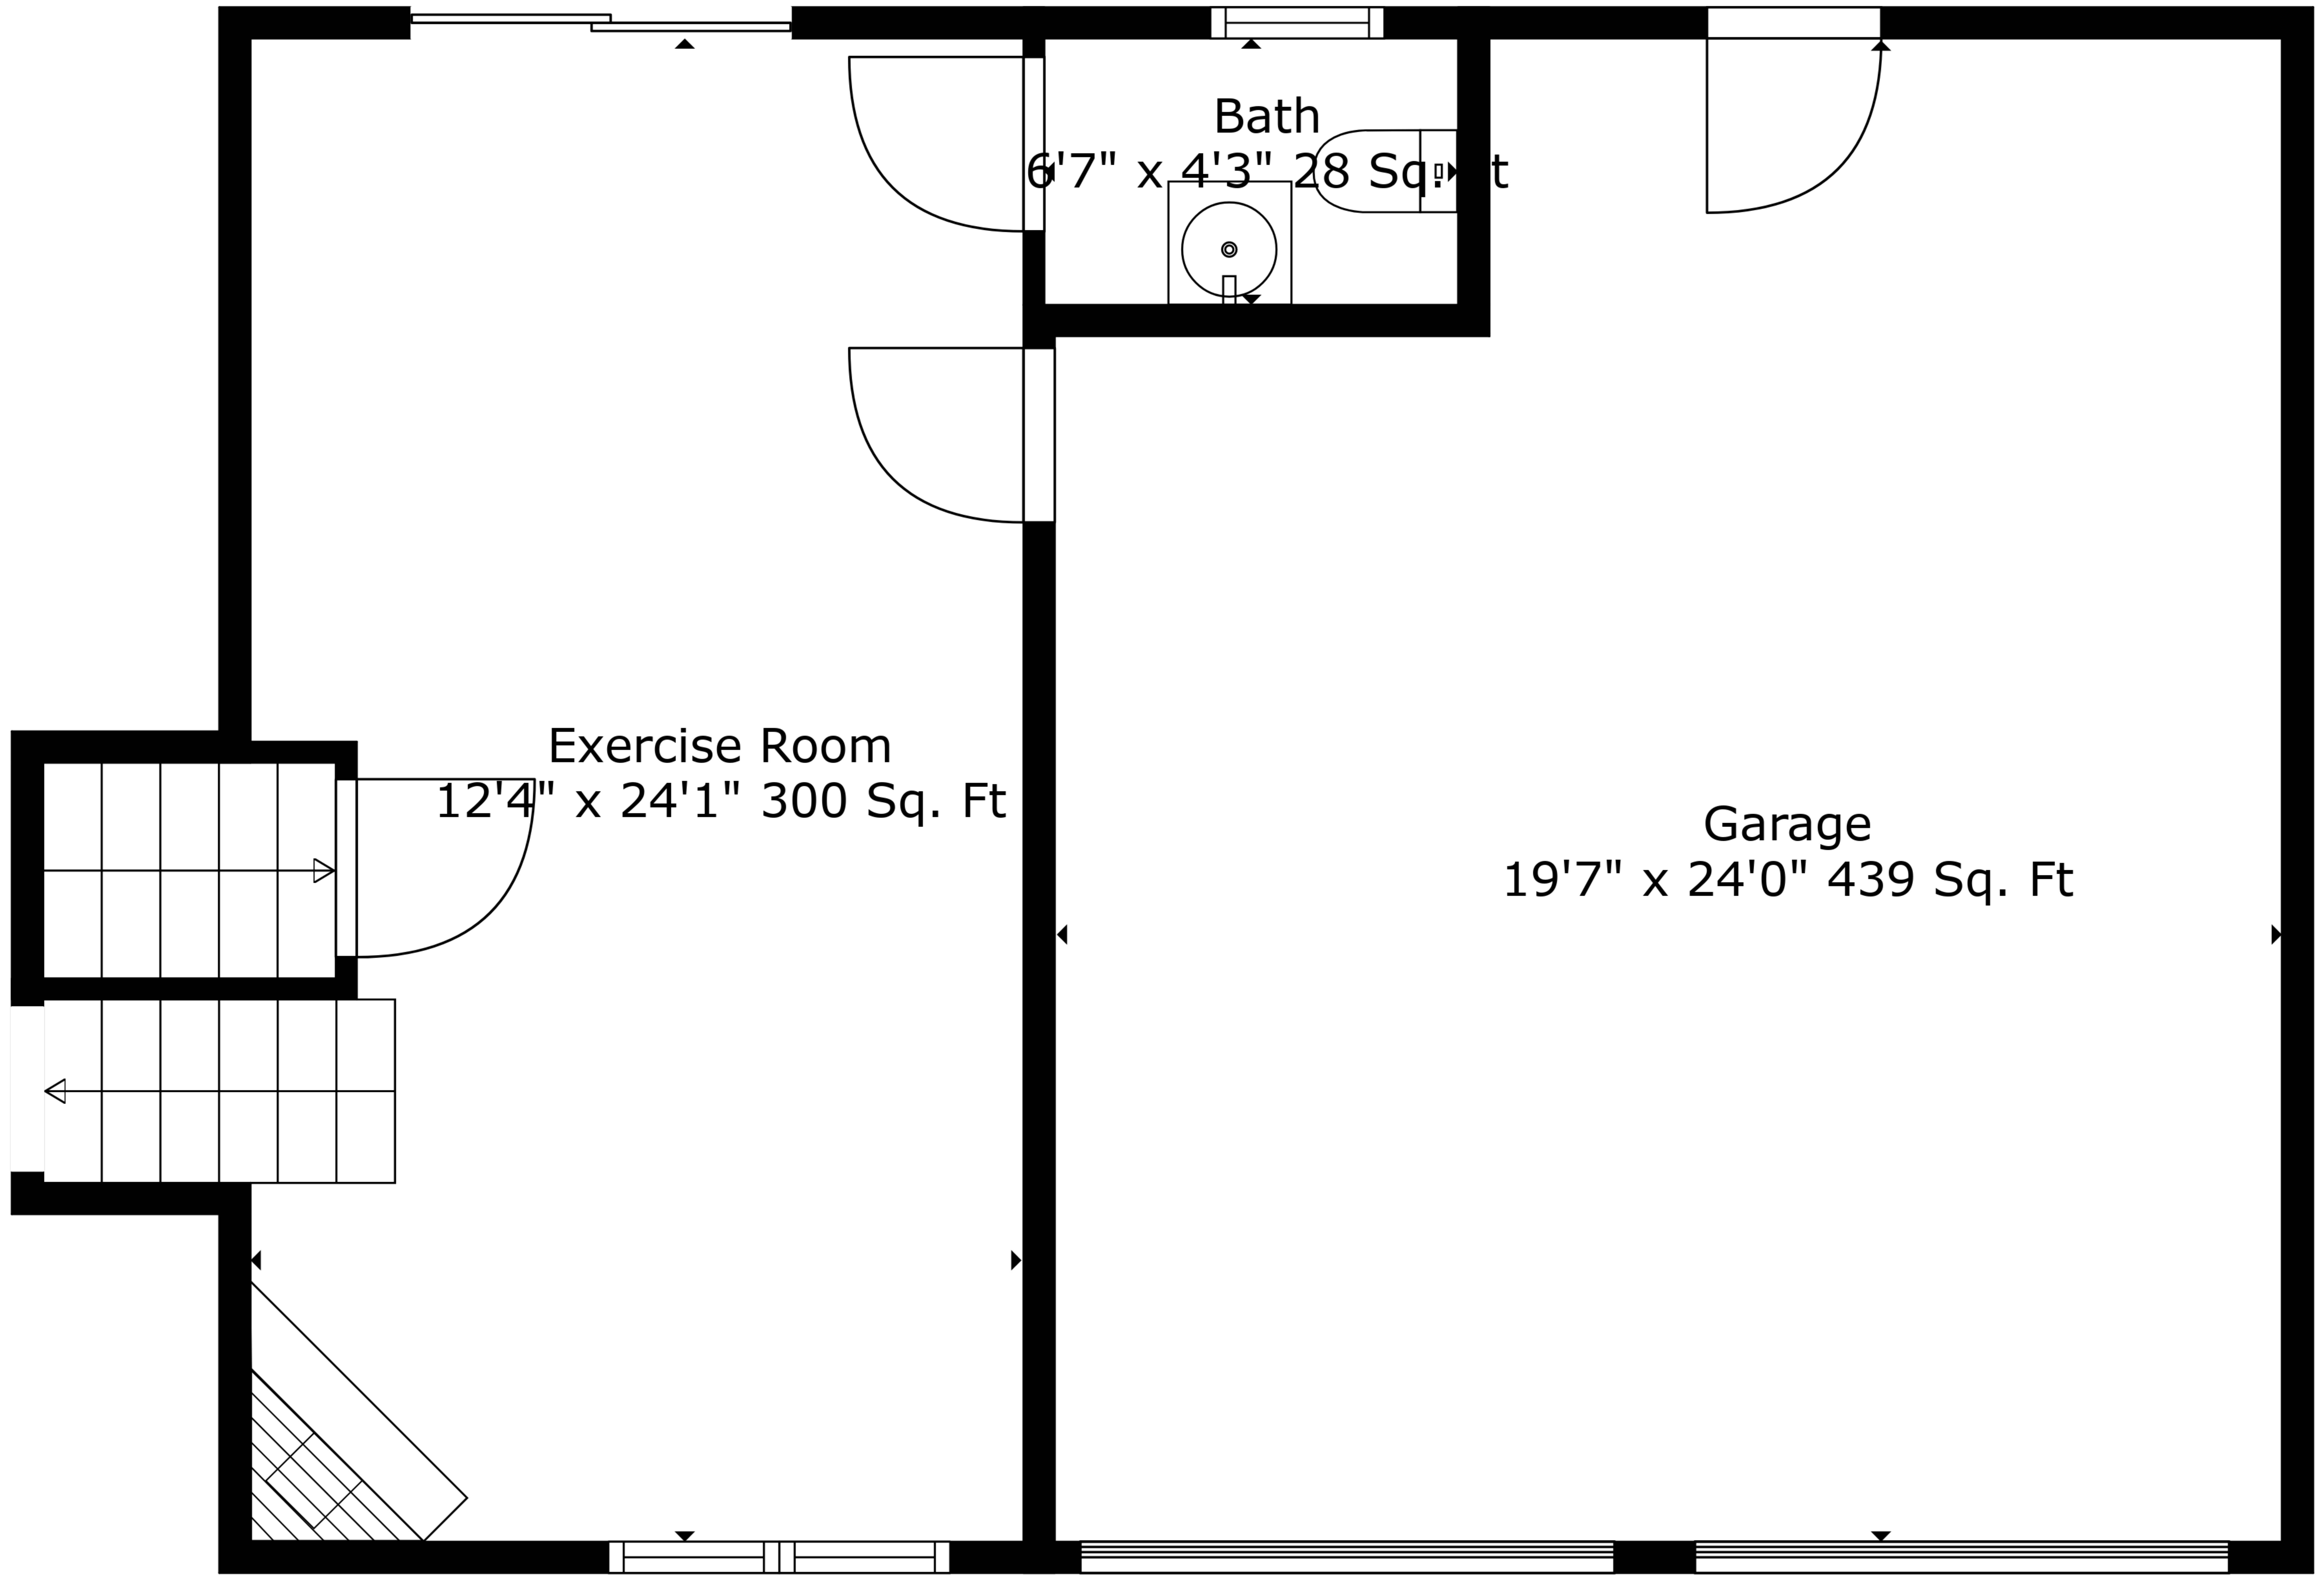

TOTAL: 1452 sq. ft
BELOW GROUND: 28 sq. ft, FLOOR 2: 350 sq. ft, FLOOR 3: 481 sq. ft, FLOOR 4: 593 sq. ft
EXCLUDED AREAS: BASEMENT: 305 sq. ft, STORAGE: 130 sq. ft, GARAGE: 439 sq. ft,
BAY WINDOW: 7 sq. ft

Measurements Are Deemed Highly Reliable But Not Guaranteed.

TOTAL: 1452 sq. ft
 BELOW GROUND: 28 sq. ft, FLOOR 2: 350 sq. ft, FLOOR 3: 481 sq. ft, FLOOR 4: 593 sq. ft
 EXCLUDED AREAS: BASEMENT: 305 sq. ft, STORAGE: 130 sq. ft, GARAGE: 439 sq. ft,
 BAY WINDOW: 7 sq. ft

Measurements Are Deemed Highly Reliable But Not Guaranteed.

TOTAL: 1452 sq. ft

BELOW GROUND: 28 sq. ft, FLOOR 2: 350 sq. ft, FLOOR 3: 481 sq. ft, FLOOR 4: 593 sq. ft

EXCLUDED AREAS: BASEMENT: 305 sq. ft, STORAGE: 130 sq. ft, GARAGE: 439 sq. ft,

BAY WINDOW: 7 sq. ft

Measurements Are Deemed Highly Reliable But Not Guaranteed.

TOTAL: 1452 sq. ft

BELOW GROUND: 28 sq. ft, FLOOR 2: 350 sq. ft, FLOOR 3: 481 sq. ft, FLOOR 4: 593 sq. ft

EXCLUDED AREAS: BASEMENT: 305 sq. ft, STORAGE: 130 sq. ft, GARAGE: 439 sq. ft,