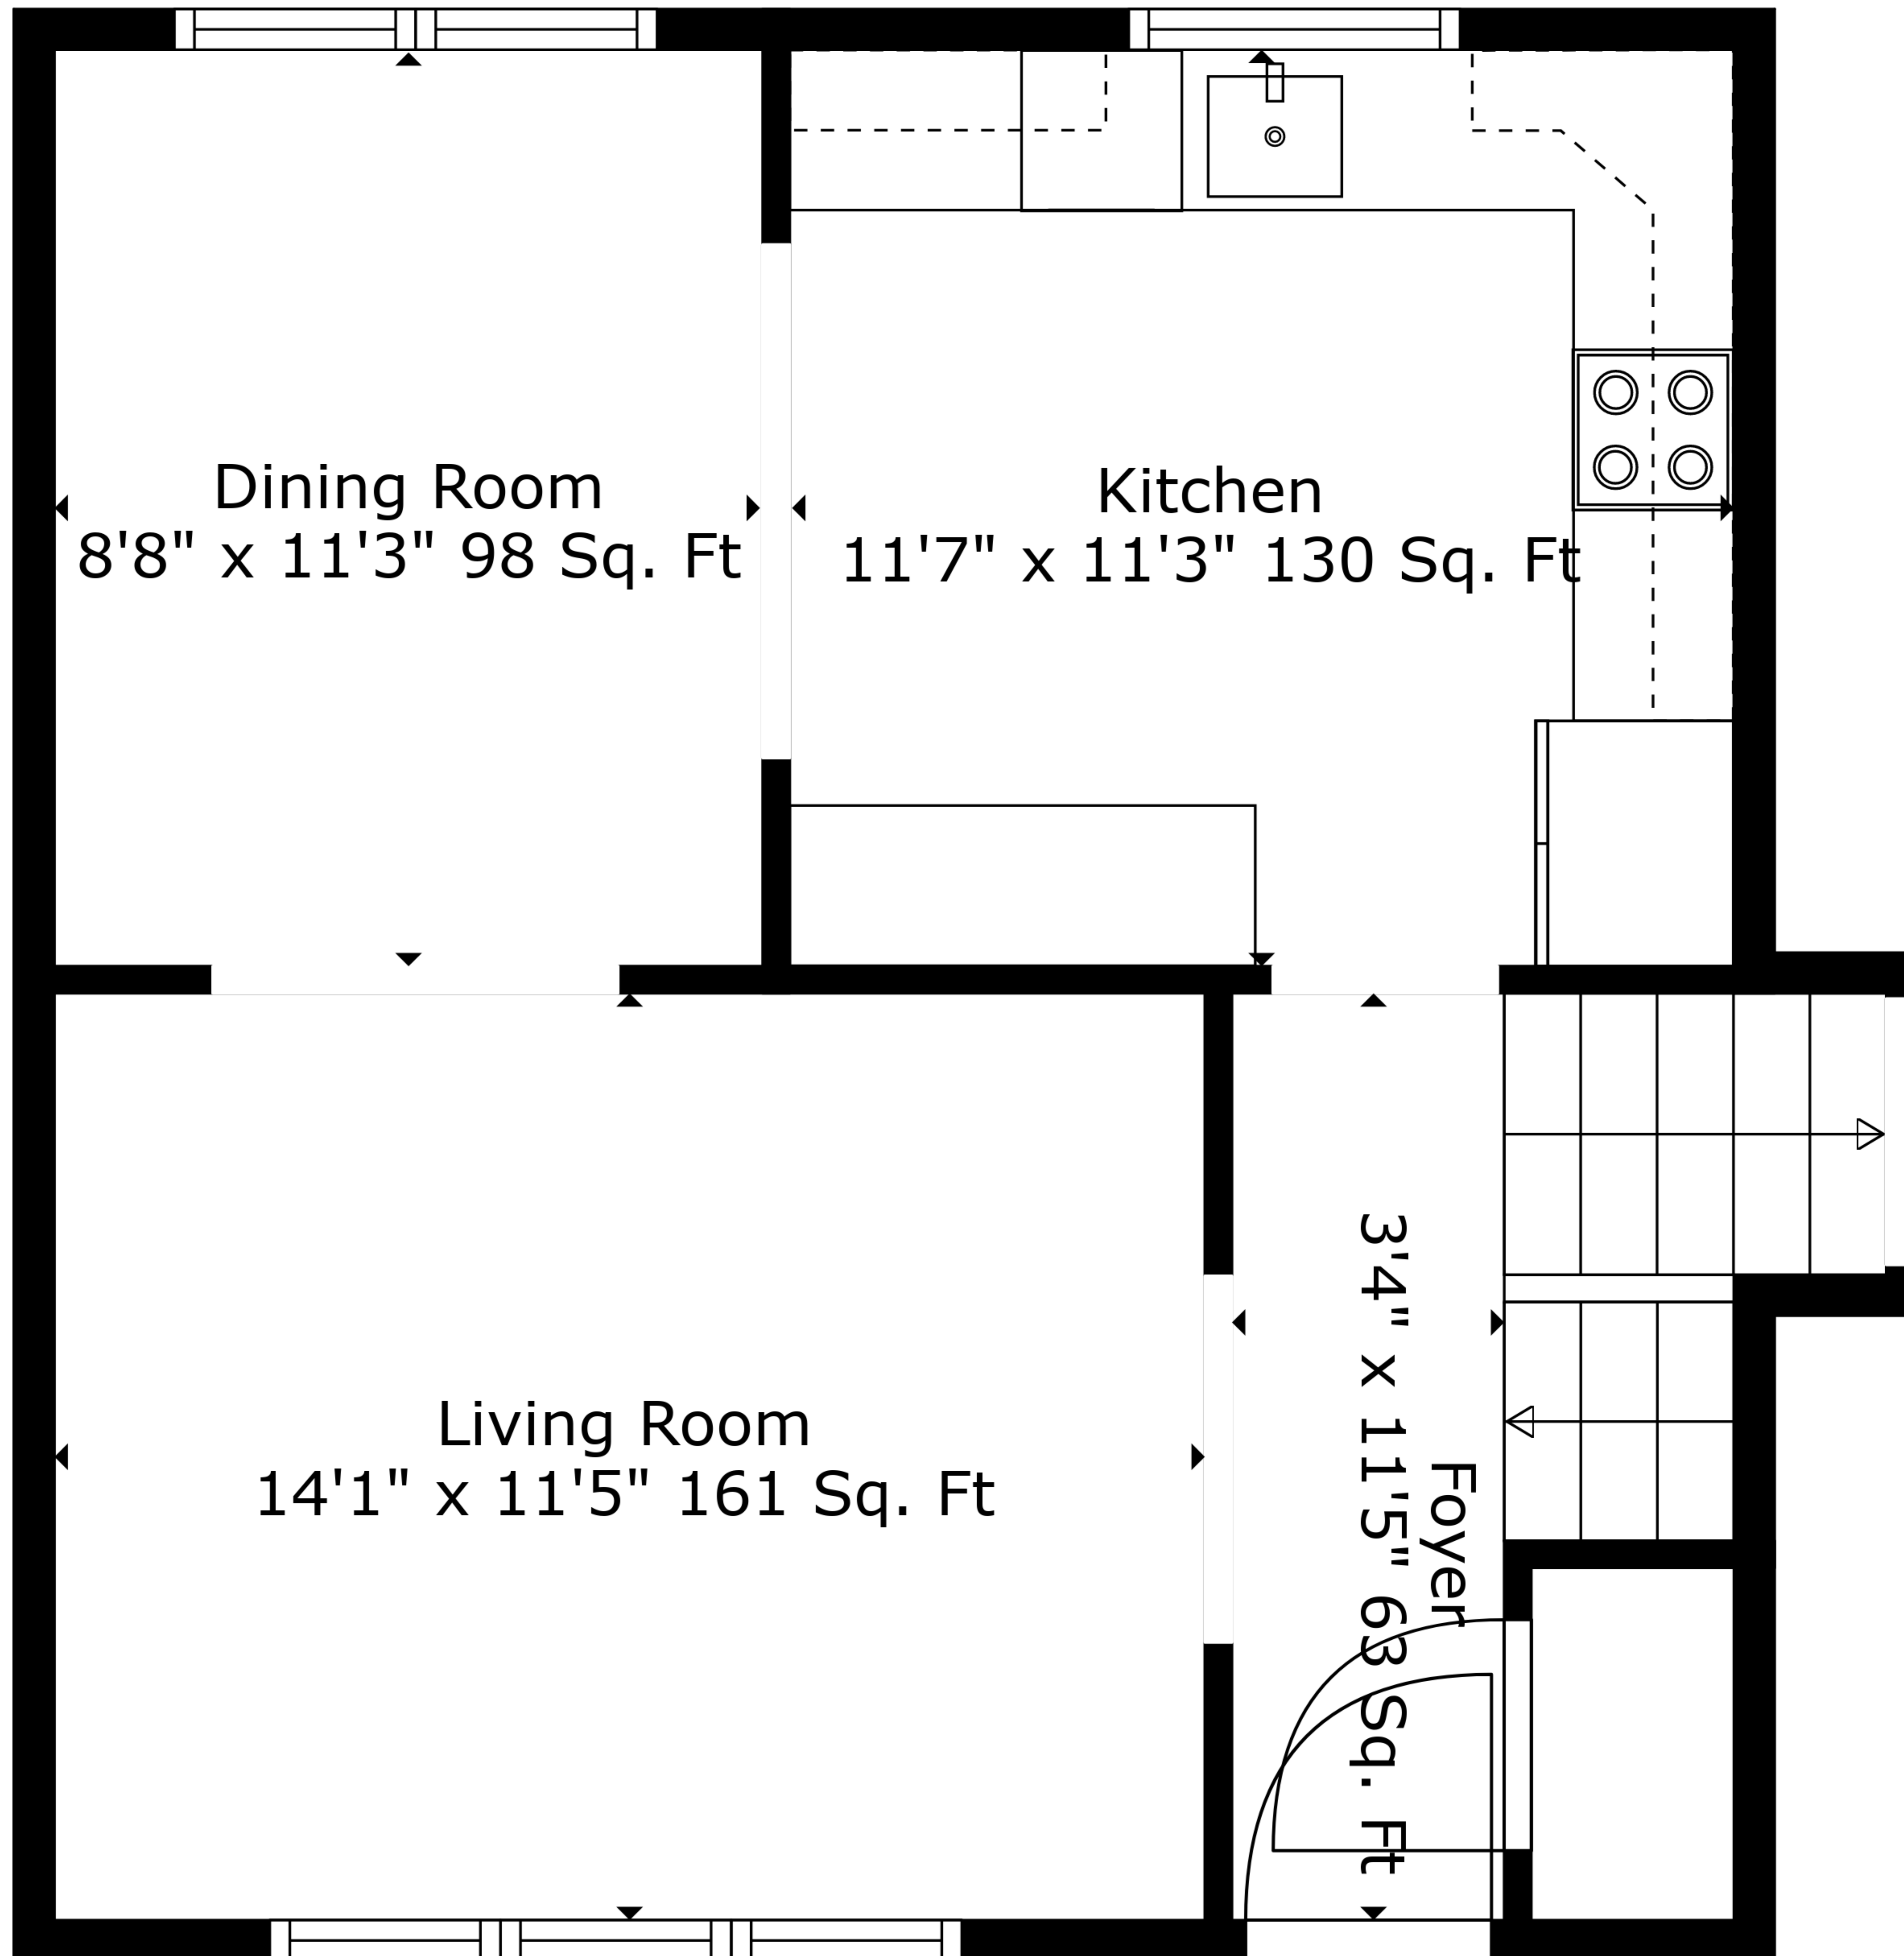

TOTAL: 1452 sq. ft
BELOW GROUND: 28 sq. ft, FLOOR 2: 350 sq. ft, FLOOR 3: 481 sq. ft, FLOOR 4: 593 sq. ft
EXCLUDED AREAS: BASEMENT: 305 sq. ft, STORAGE: 130 sq. ft, GARAGE: 439 sq. ft,
BAY WINDOW: 7 sq. ft

Measurements Are Deemed Highly Reliable But Not Guaranteed.

TOTAL: 1452 sq. ft
 BELOW GROUND: 28 sq. ft, FLOOR 2: 350 sq. ft, FLOOR 3: 481 sq. ft, FLOOR 4: 593 sq. ft
 EXCLUDED AREAS: BASEMENT: 305 sq. ft, STORAGE: 130 sq. ft, GARAGE: 439 sq. ft,
 BAY WINDOW: 7 sq. ft

Measurements Are Deemed Highly Reliable But Not Guaranteed.

TOTAL: 1452 sq. ft

BELOW GROUND: 28 sq. ft, FLOOR 2: 350 sq. ft, FLOOR 3: 481 sq. ft, FLOOR 4: 593 sq. ft

EXCLUDED AREAS: BASEMENT: 305 sq. ft, STORAGE: 130 sq. ft, GARAGE: 439 sq. ft,

BAY WINDOW: 7 sq. ft

Measurements Are Deemed Highly Reliable But Not Guaranteed.

TOTAL: 1452 sq. ft

BELOW GROUND: 28 sq. ft, FLOOR 2: 350 sq. ft, FLOOR 3: 481 sq. ft, FLOOR 4: 593 sq. ft

EXCLUDED AREAS: BASEMENT: 305 sq. ft, STORAGE: 130 sq. ft, GARAGE: 439 sq. ft,