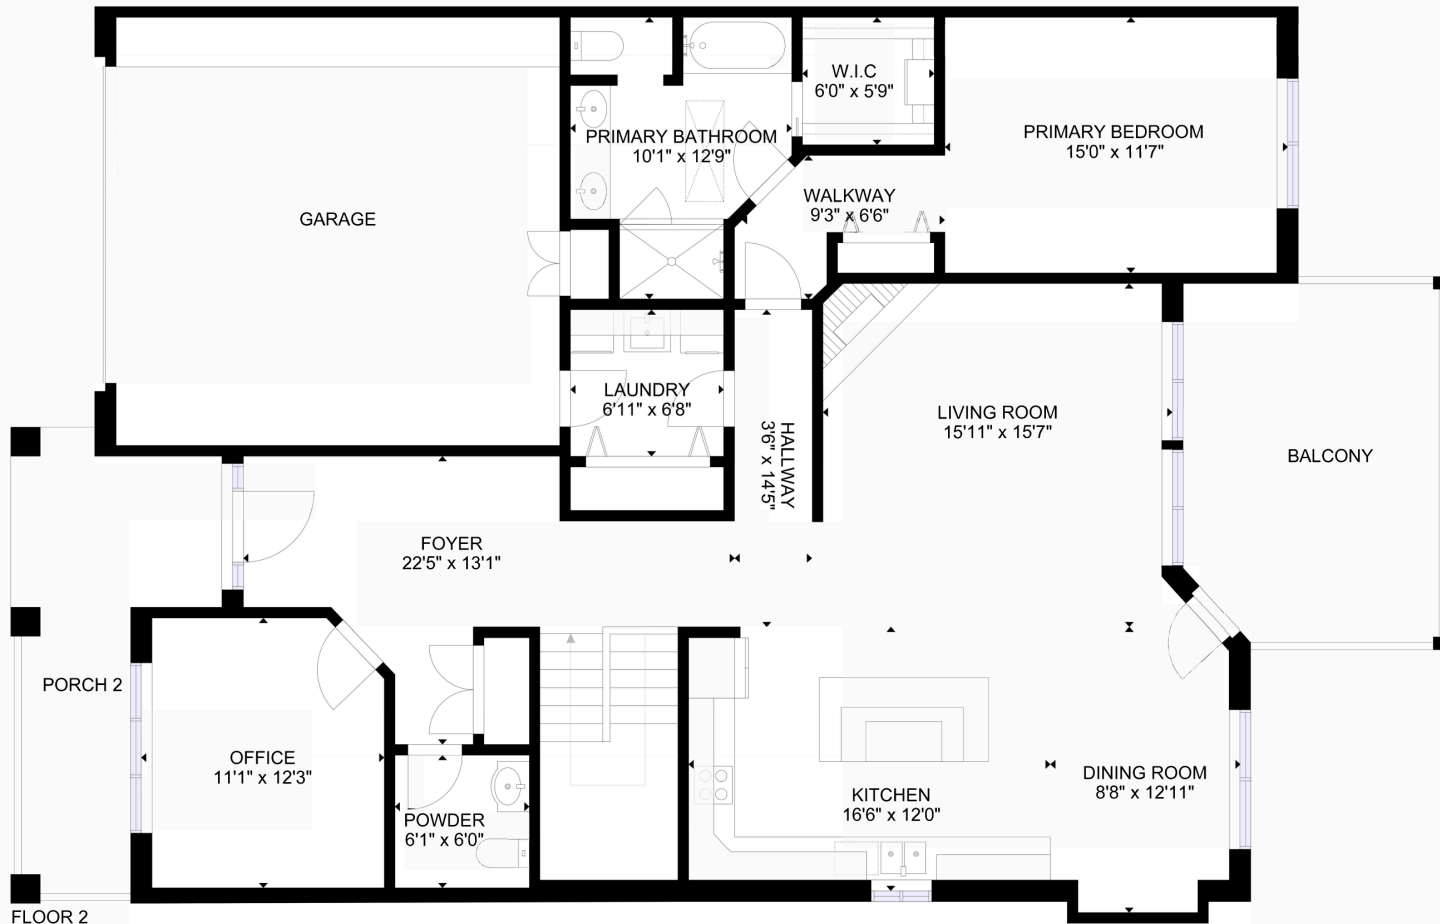

**Estimated Areas:**  
Main Floor: 1585 sq. ft  
Below Main: 1478 sq. ft  
**Total: 3063 Sq. Ft**

**Estimated Areas:**

Main Floor: 1585 sq. ft

Below Main: 1478 sq. ft

**Total: 3063 Sq. Ft**

**Estimated Areas:**  
Main Floor: 1585 sq. ft  
Below Main: 1478 sq. ft  
**Total: 3063 Sq. Ft**