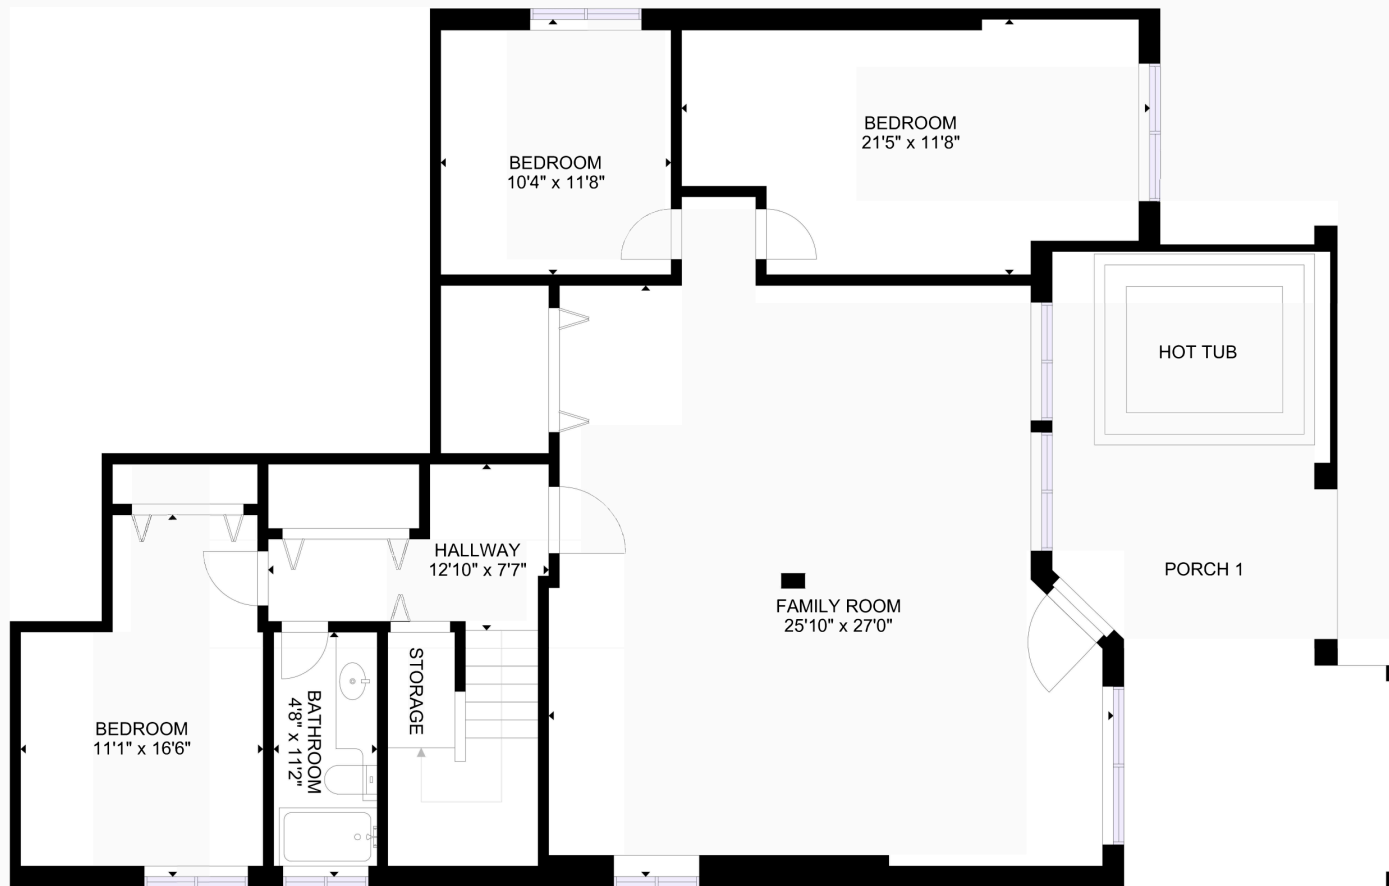

**Estimated Areas:**  
Main Floor: 1585 sq. ft  
Below Main: 1478 sq. ft  
**Total: 3063 Sq. Ft**

**Estimated Areas:**

Main Floor: 1585 sq. ft

Below Main: 1478 sq. ft

**Total: 3063 Sq. Ft**

**Estimated Areas:**  
Main Floor: 1585 sq. ft  
Below Main: 1478 sq. ft  
**Total: 3063 Sq. Ft**