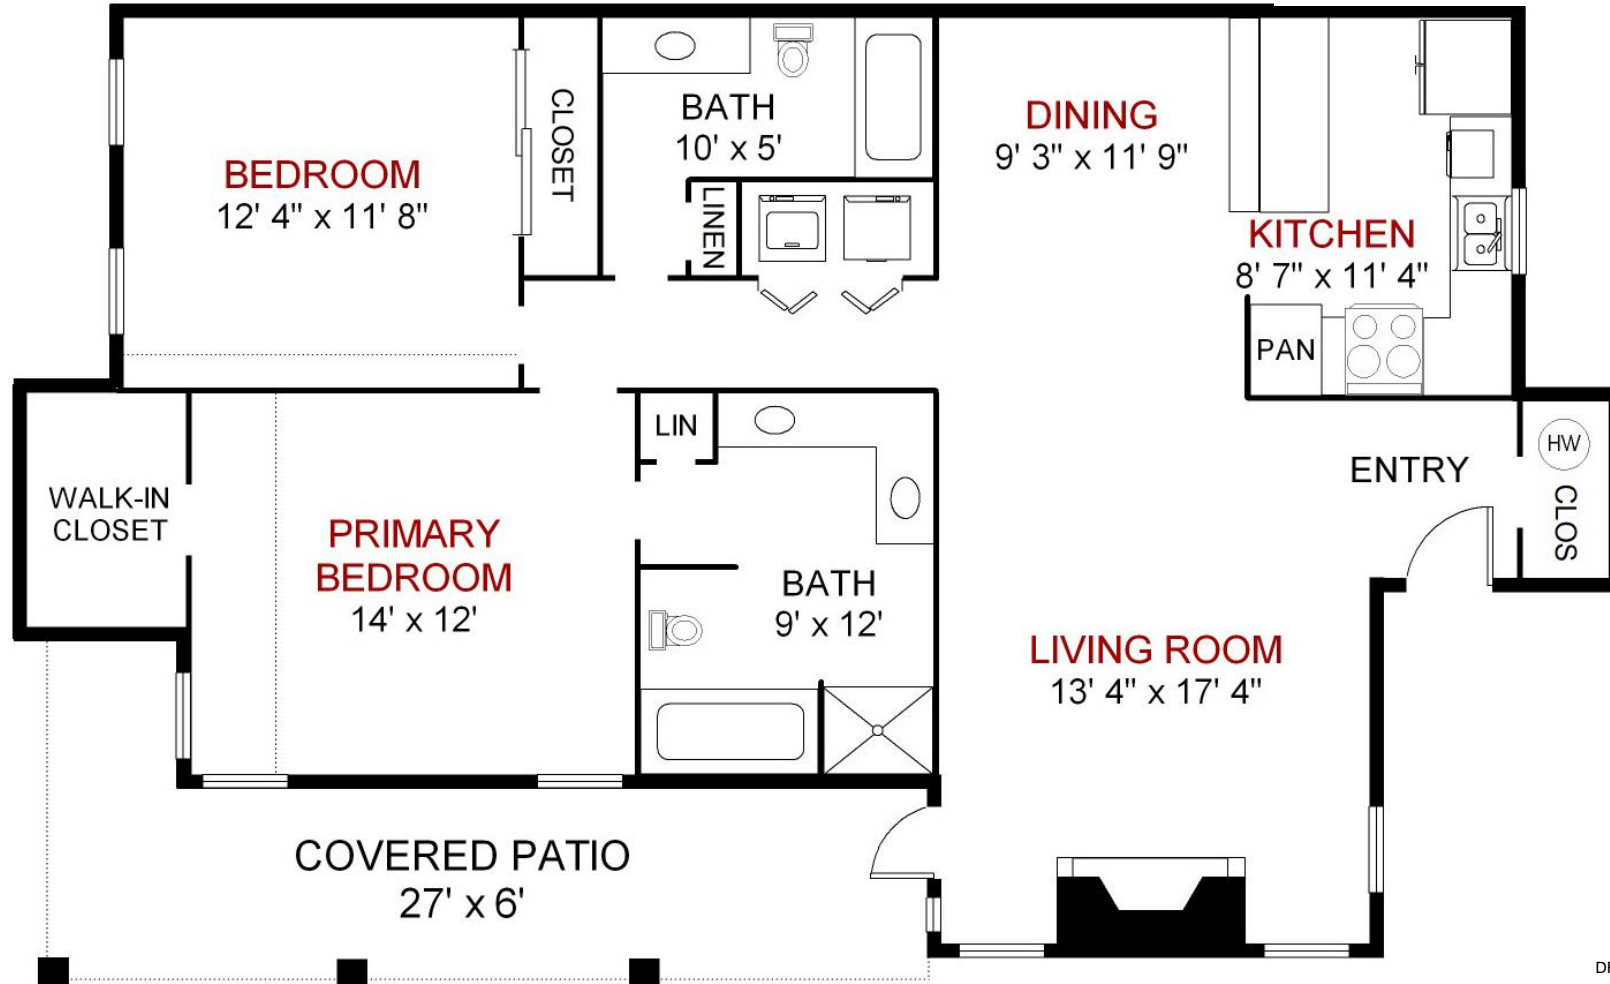

5859 Frankford Road
Unit 802
Dallas, TX 75252

EBBY HALLIDAY
A Berkshire Hathaway Affiliate

Lena Moss
214.683.6507
lenamoss@ebby.com
LenaMoss.Ebby.com

DRAWING BY:

The floor plan is a general depiction of the layout of the rooms. It is only approximate and is not an exact measurement of the size of the house or the rooms shown in the plan.