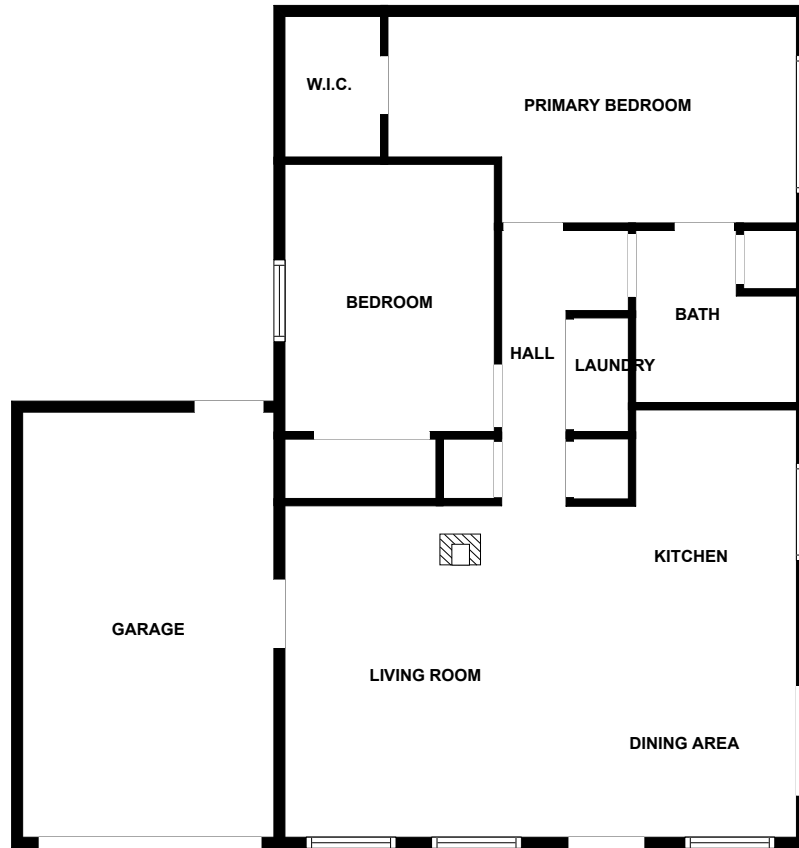

Home report

Green Mountain Drive 3404
Livermore

Highlights

1 Kitchen

1 Living room

2 Bedroom

1 Bath

15 Doors

The Mishawaka, 5.0 mi

Crystal Lakes Airport, 13.0
mi

Floor plan

MEASUREMENTS ARE CALCULATED BY CUBICASA TECHNOLOGY. DEEMED HIGHLY RELIABLE BUT NOT GUARANTEED.

Appendix 1: Data sheet

LivingRoom - 1	Kitchen - 1	Dining - 1
Dining - Open - 1	Hall - 1	Garage - 1
Bedroom - 2	Bedroom - Master - 1	Utility - 1
Utility - Laundry - 1	Bath - 1	Closet - 1
Closet - WalkIn - 1		