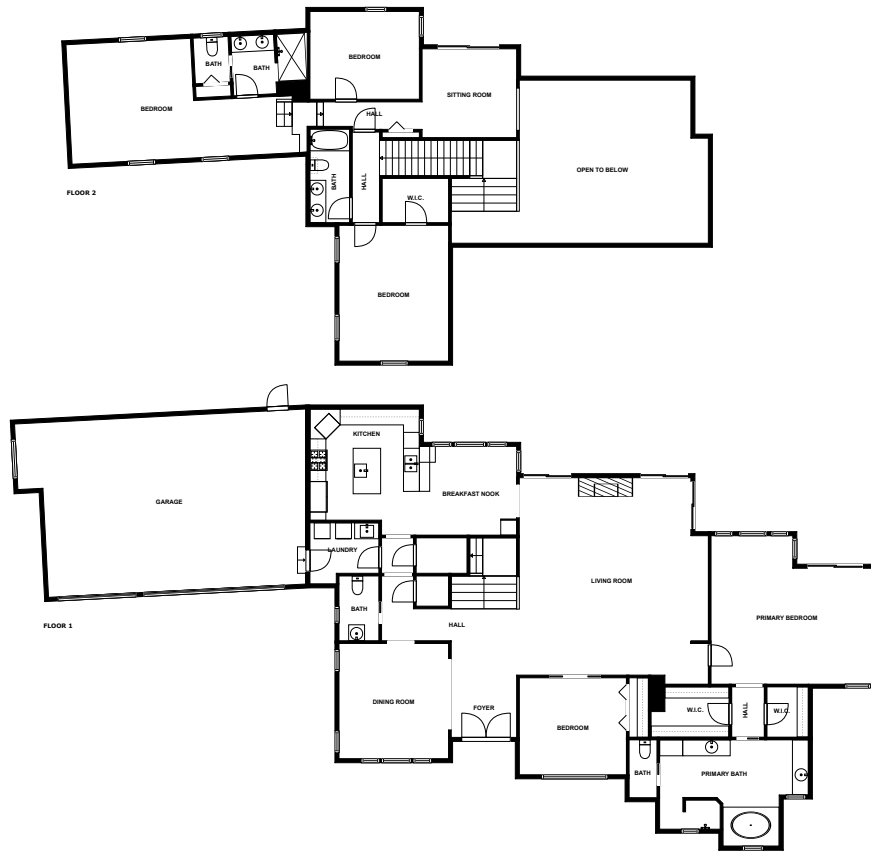

Home report

South Garden Circle 248
Belleair

Highlights

1 Kitchen

2 Living room

5 Bedroom

6 Bath

36 Doors

Air Adventures Clearwater,
2.0 mi

Floor plan

SIZES AND DIMENSIONS ARE APPROXIMATE, ACTUAL MAY VARY.

Appendix 1: Data sheet

Bath - 6	Bath - Master - 1	Bath - Toilet - 3
Bedroom - 5	Bedroom - Master - 1	Dining - 1
Closet - 3	Closet - WalkIn - 3	Hall - 4
Garage - 1	Utility - 1	Utility - Laundry - 1
LivingRoom - 2	LivingRoom - Sitting - 1	Entry - 1
Entry - Foyer - 1	Nook - 1	Nook - Breakfast - 1
Kitchen - 1	OpenToBelow - 1	