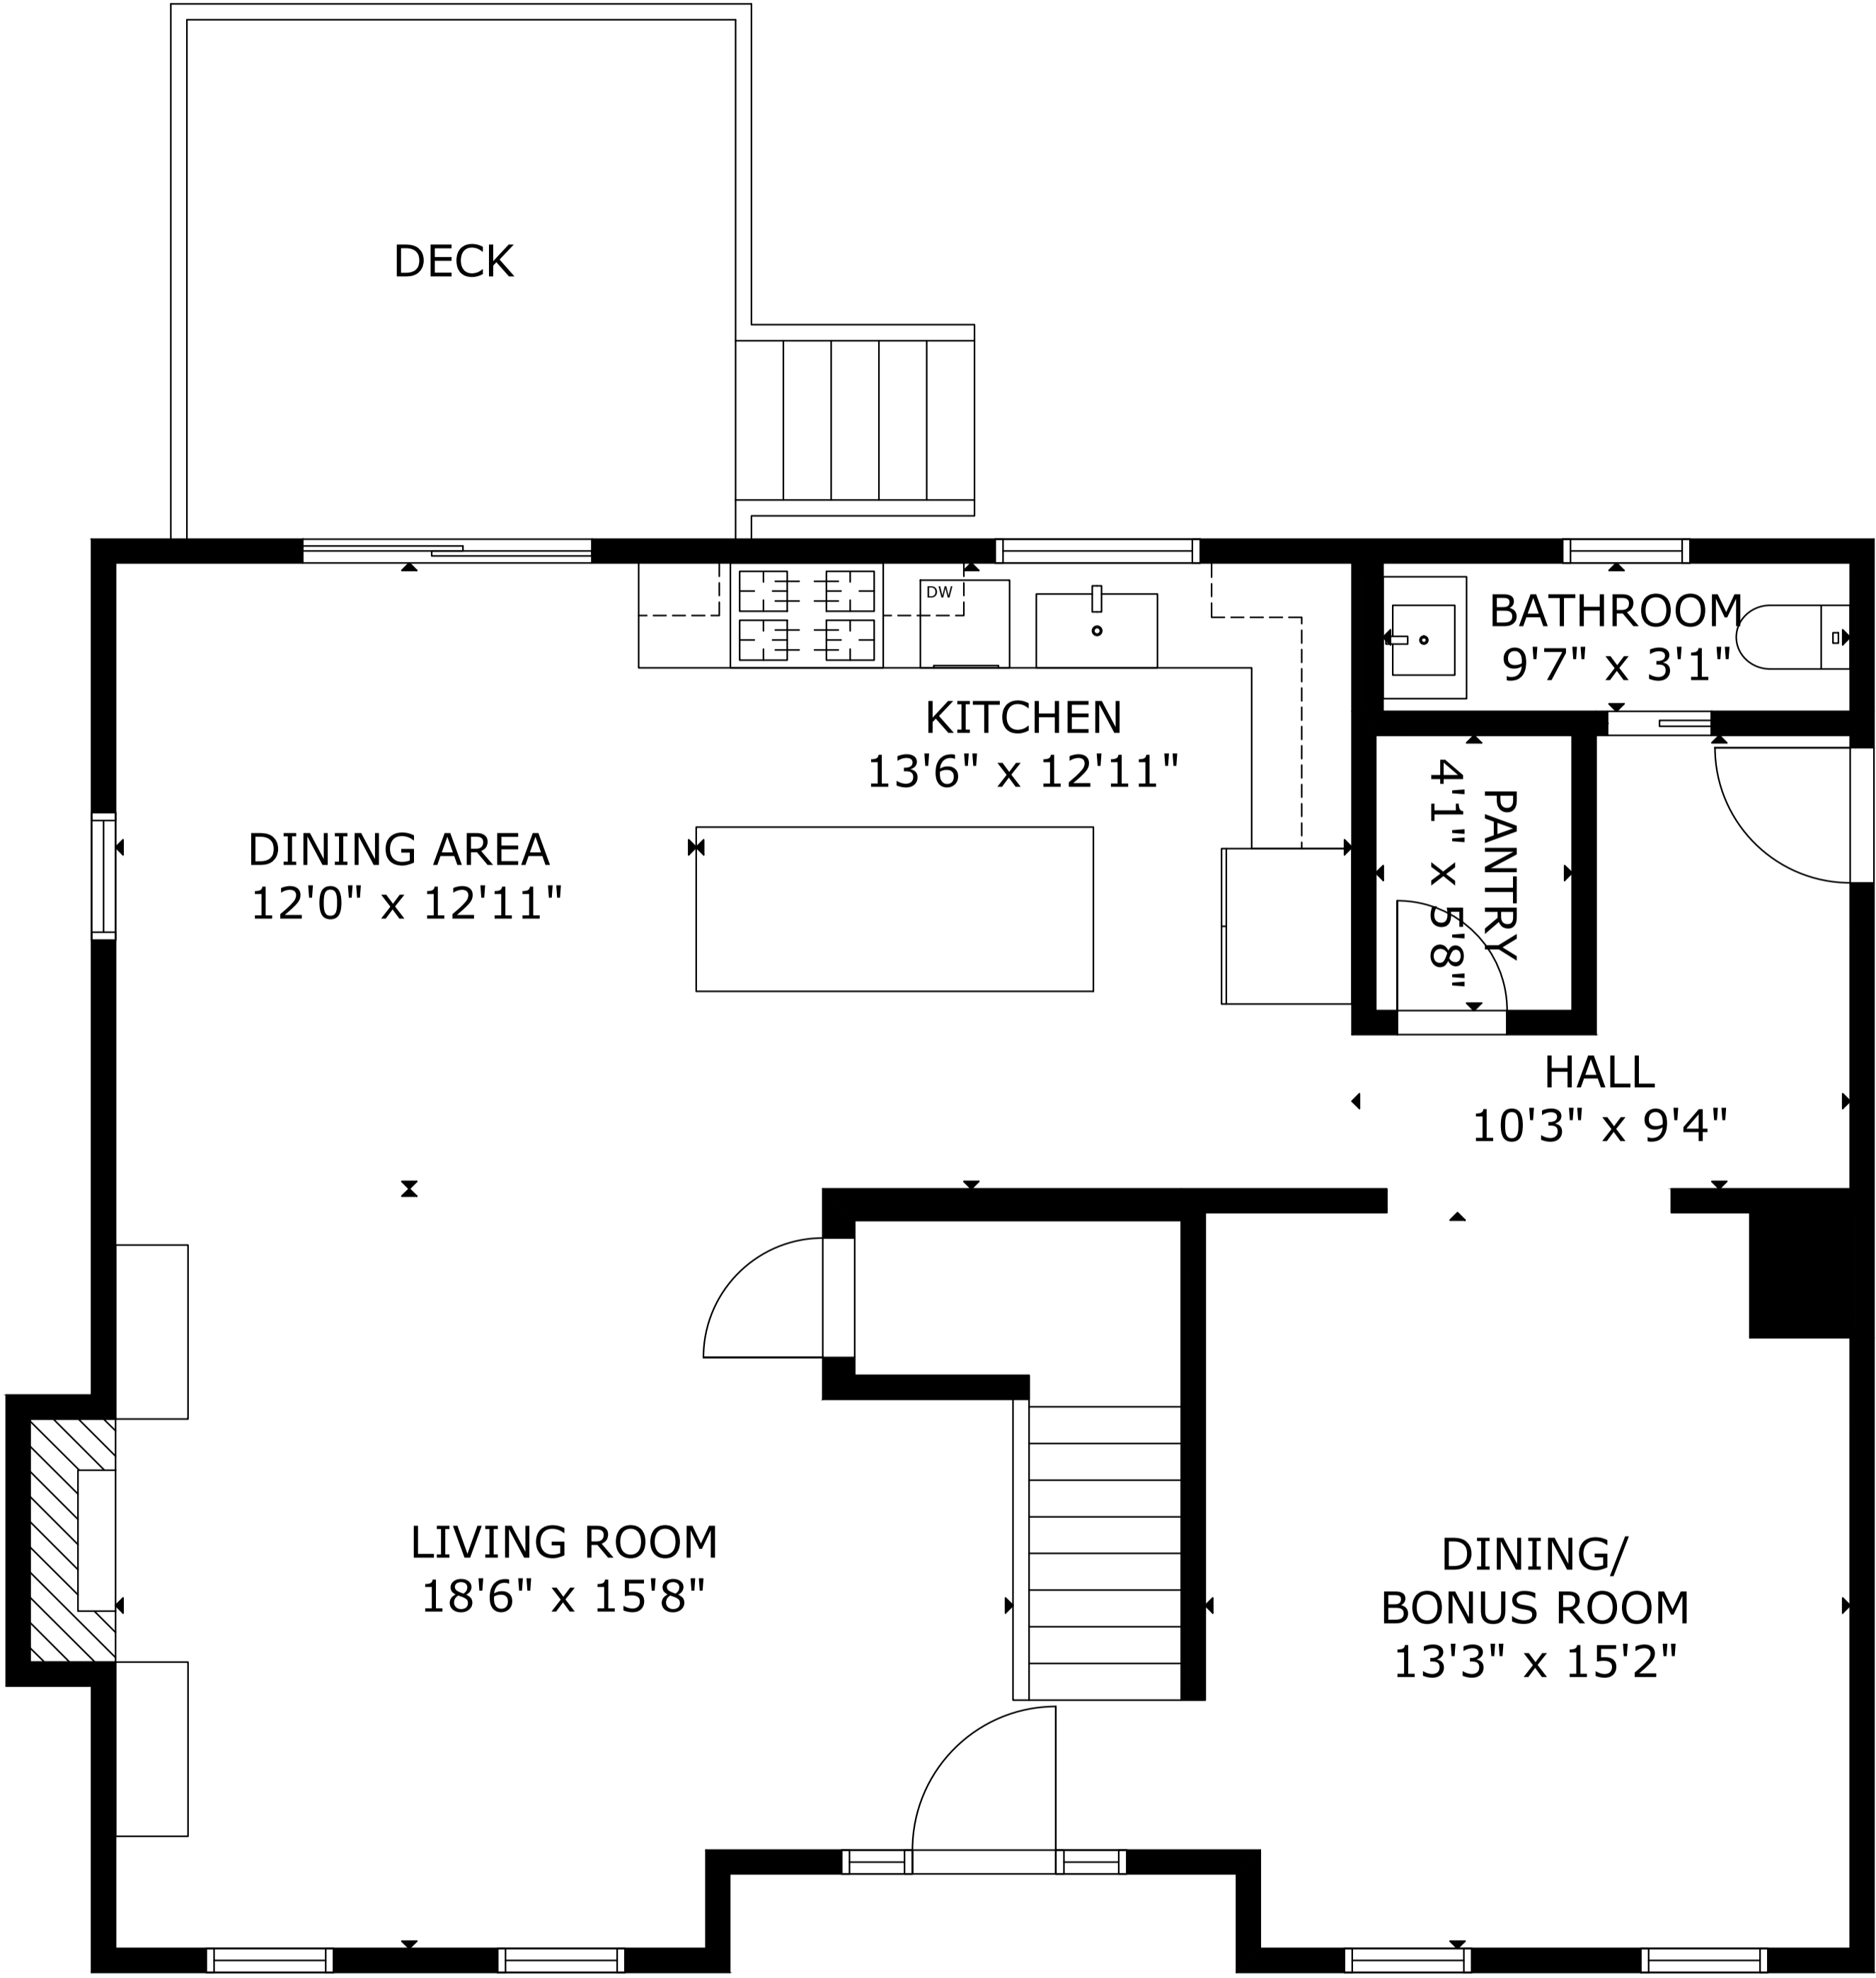

# 6 Stone Gate Dr Plymouth

FLOOR 1

FLOOR 2

GROSS INTERNAL AREA  
 TOTAL: 2,511 sq ft  
 FLOOR 1: 1,005 sq ft, FLOOR 2: 1,506 sq ft  
 SIZE AND DIMENSIONS ARE APPROXIMATE, ACTUAL MAY VARY