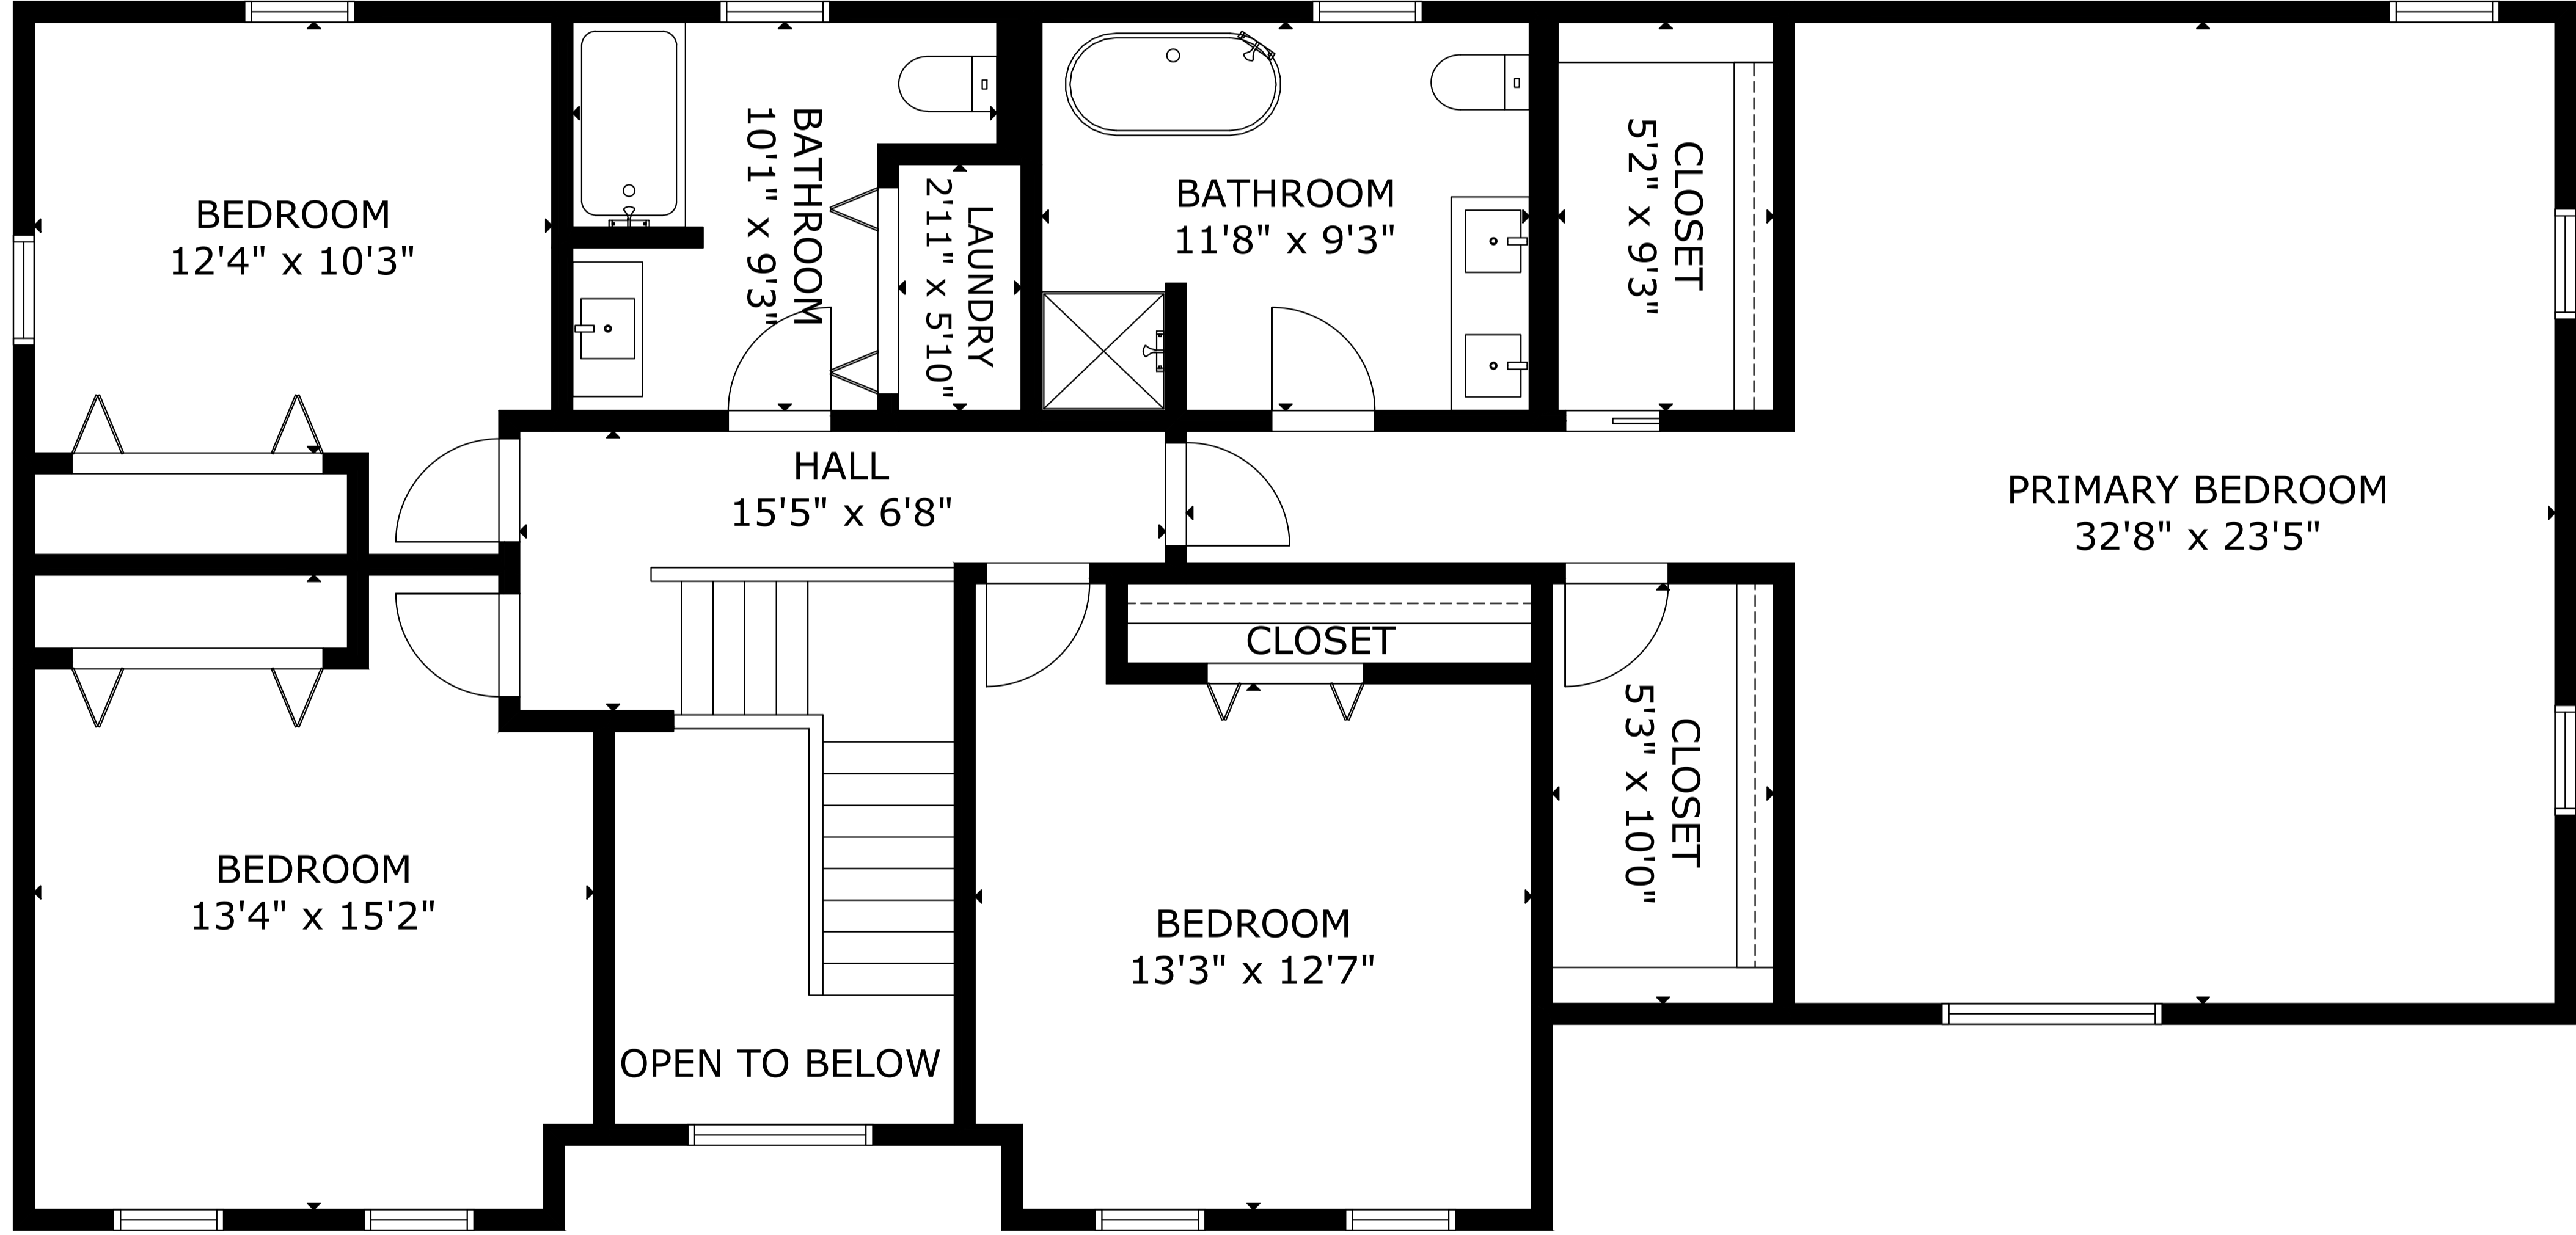

# 6 Stone Gate Dr Plymouth

FLOOR 1

FLOOR 2

GROSS INTERNAL AREA  
 TOTAL: 2,511 sq ft  
 FLOOR 1: 1,005 sq ft, FLOOR 2: 1,506 sq ft  
 SIZE AND DIMENSIONS ARE APPROXIMATE, ACTUAL MAY VARY