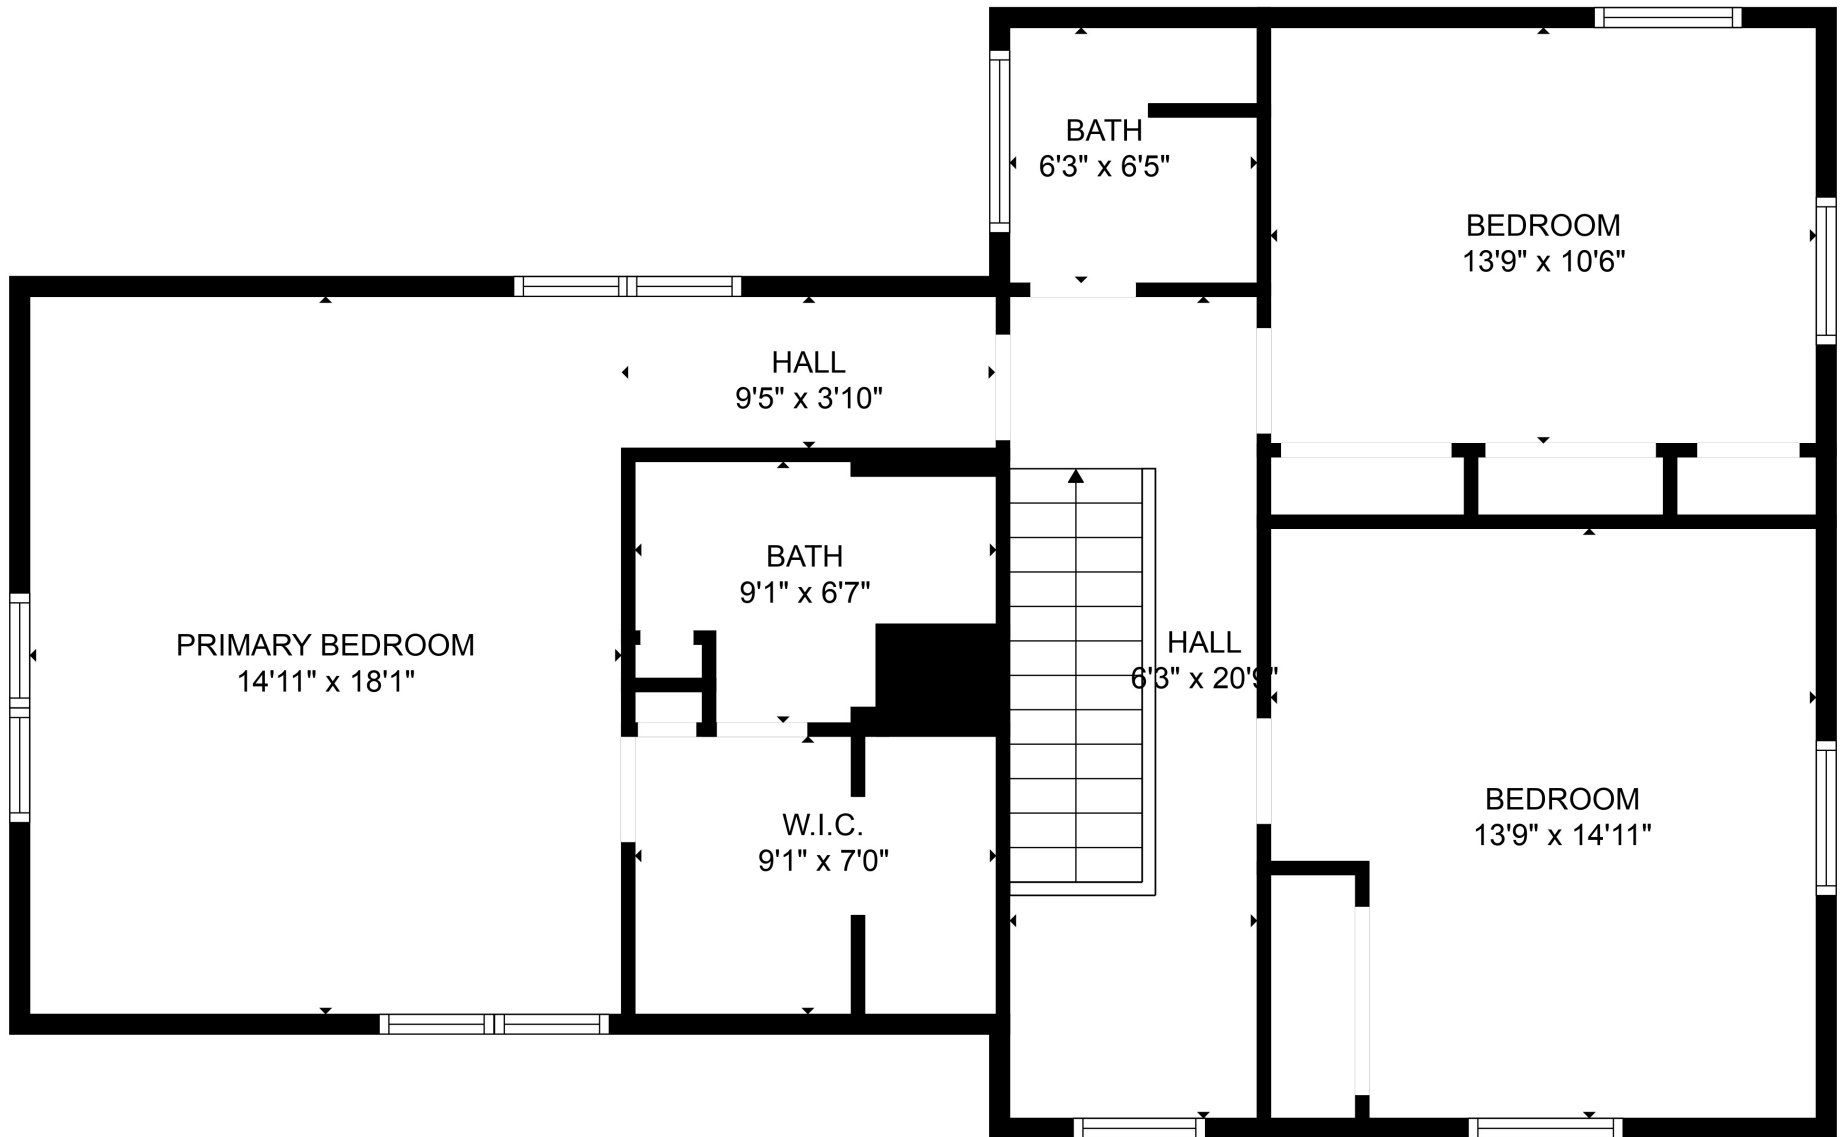

Total scanned area: 3424 sq. ft

SIZES AND DIMENSIONS ARE APPROXIMATE. ACTUAL MAY VARY.

Total scanned area: 3424 sq. ft

SIZES AND DIMENSIONS ARE APPROXIMATE. ACTUAL MAY VARY.

Total scanned area: 3424 sq. ft

SIZES AND DIMENSIONS ARE APPROXIMATE. ACTUAL MAY VARY.

UNFINISHED BASEMENT
25'8" x 18'1"

Total scanned area: 3424 sq. ft

SIZES AND DIMENSIONS ARE APPROXIMATE. ACTUAL MAY VARY.