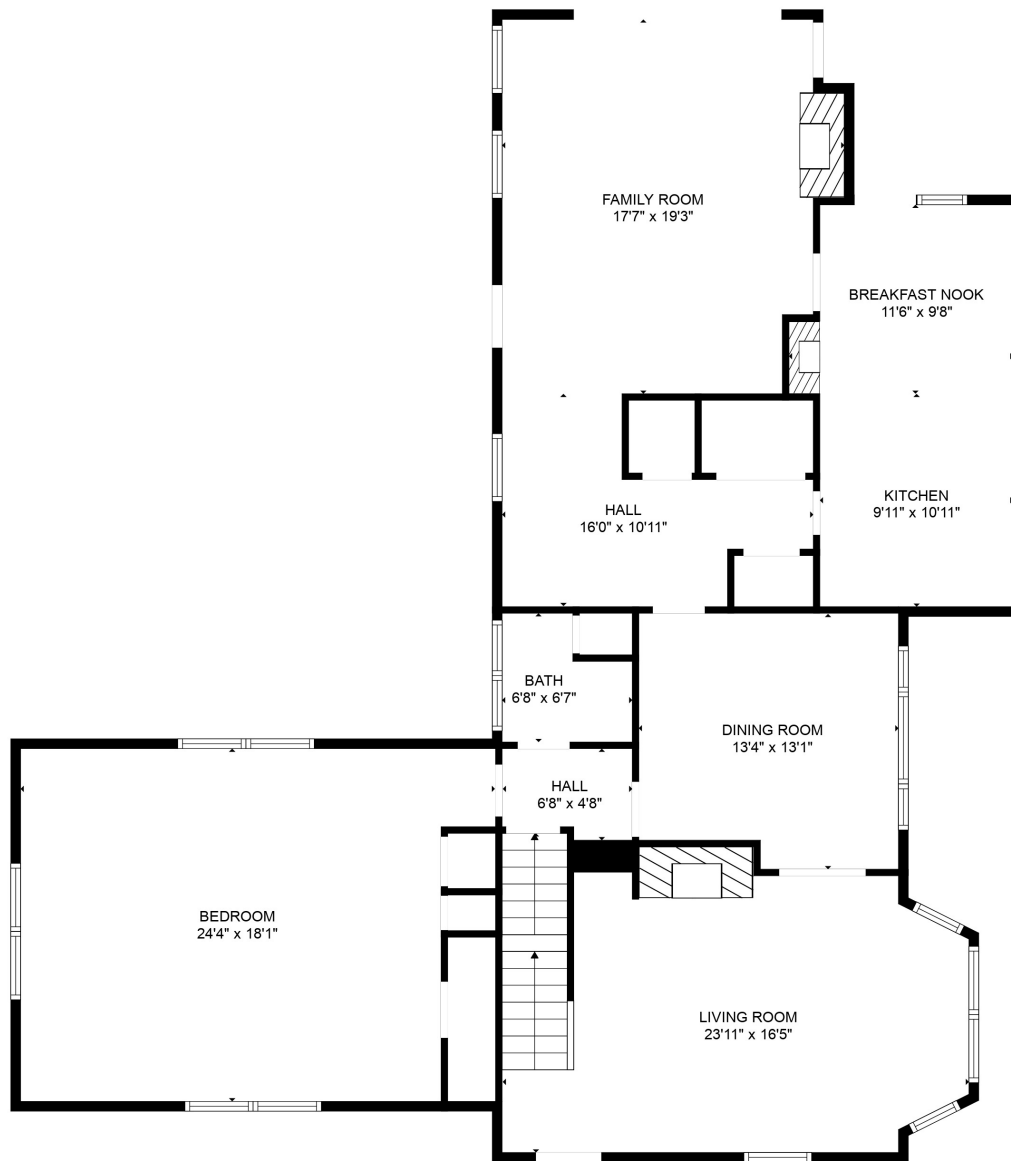

Total scanned area: 3424 sq. ft

SIZES AND DIMENSIONS ARE APPROXIMATE. ACTUAL MAY VARY.

Total scanned area: 3424 sq. ft

SIZES AND DIMENSIONS ARE APPROXIMATE. ACTUAL MAY VARY.

Total scanned area: 3424 sq. ft

SIZES AND DIMENSIONS ARE APPROXIMATE. ACTUAL MAY VARY.

UNFINISHED BASEMENT
25'8" x 18'1"

Total scanned area: 3424 sq. ft

SIZES AND DIMENSIONS ARE APPROXIMATE. ACTUAL MAY VARY.