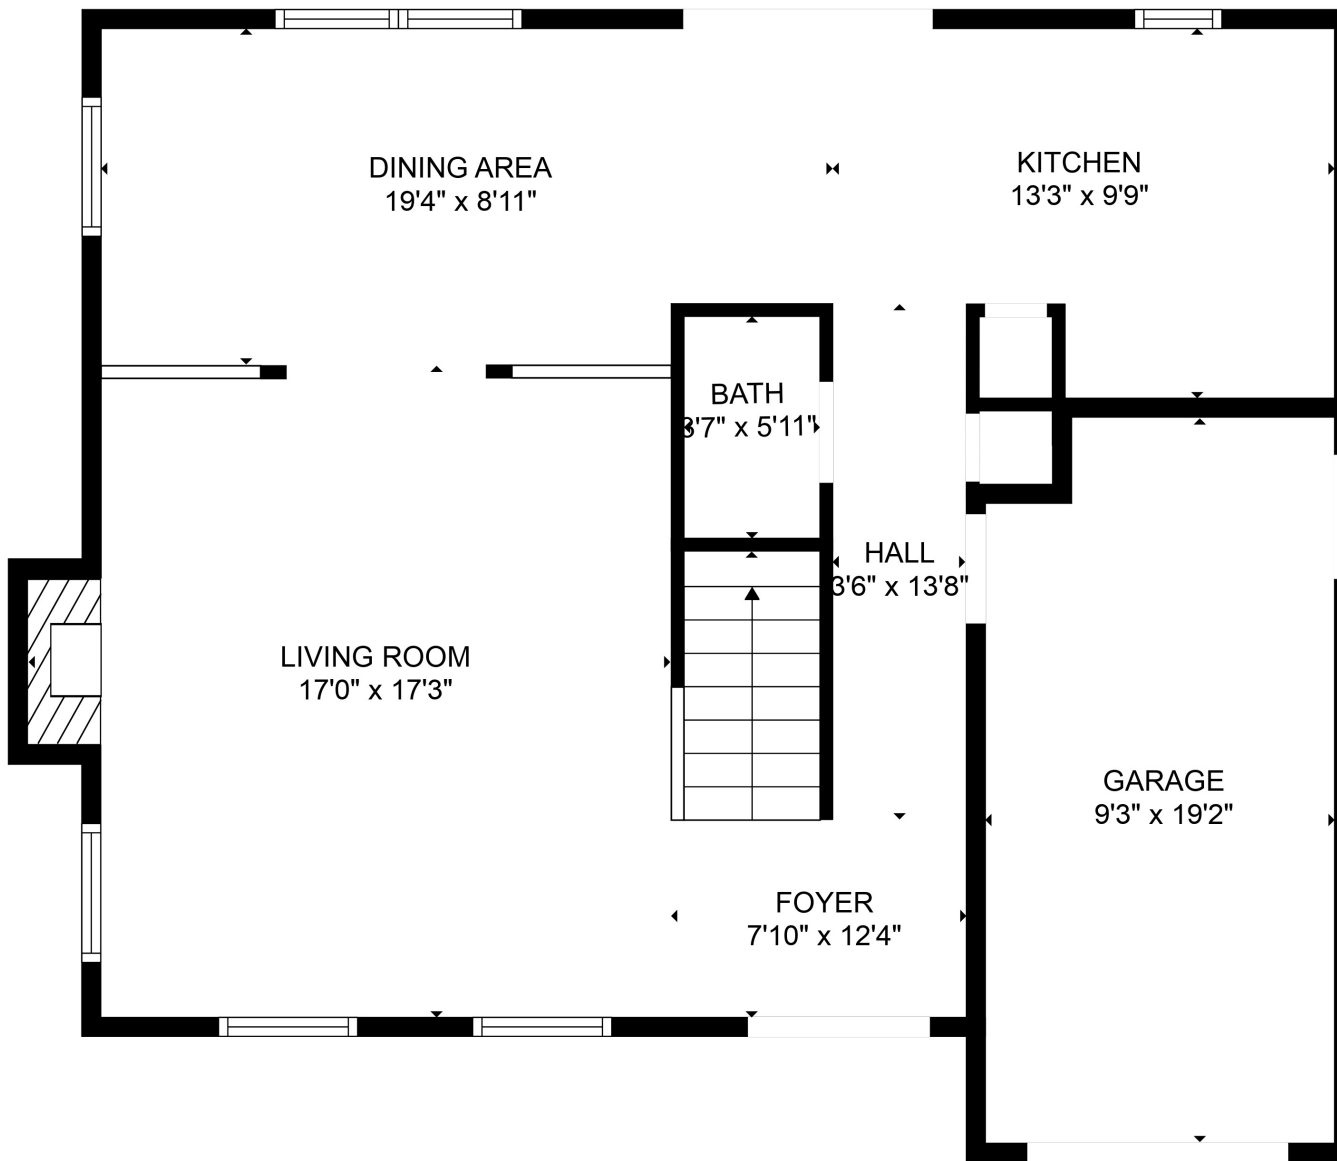

FLOOR 1

FLOOR 2

Total scanned area: 1873 sq. ft

SIZES AND DIMENSIONS ARE APPROXIMATE. ACTUAL MAY VARY.

Total scanned area: 1873 sq. ft

SIZES AND DIMENSIONS ARE APPROXIMATE. ACTUAL MAY VARY.

Total scanned area: 1873 sq. ft

SIZES AND DIMENSIONS ARE APPROXIMATE. ACTUAL MAY VARY.