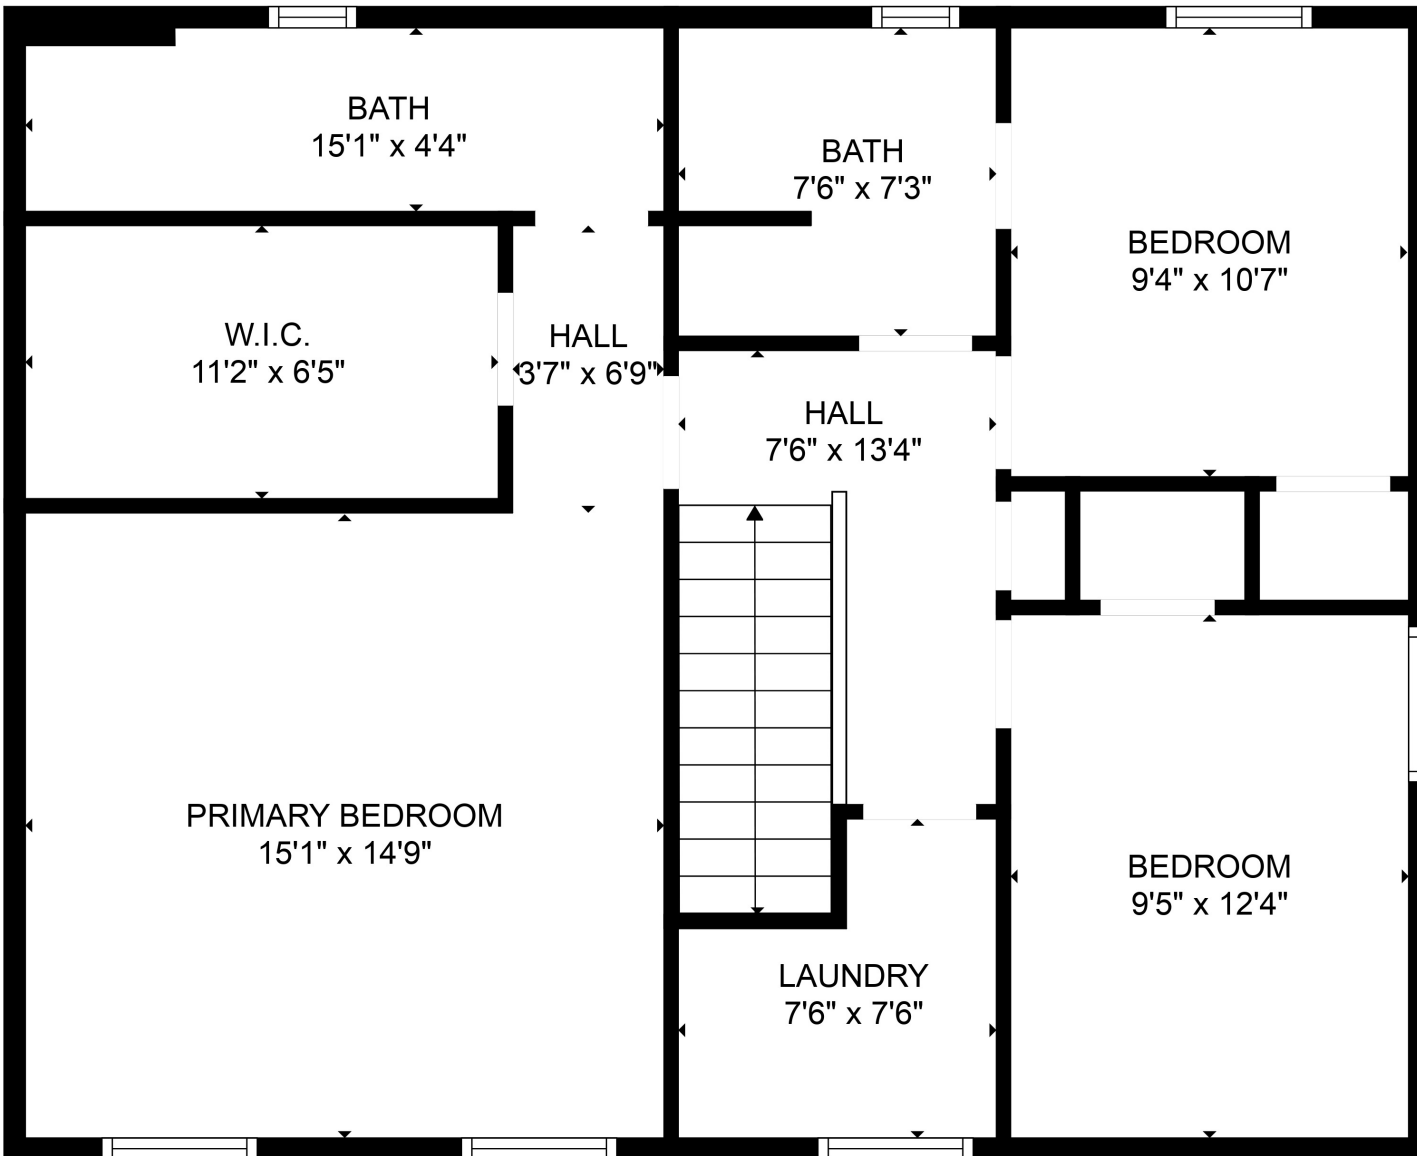

FLOOR 1

FLOOR 2

Total scanned area: 1873 sq. ft

SIZES AND DIMENSIONS ARE APPROXIMATE. ACTUAL MAY VARY.

Total scanned area: 1873 sq. ft

SIZES AND DIMENSIONS ARE APPROXIMATE. ACTUAL MAY VARY.

Total scanned area: 1873 sq. ft

SIZES AND DIMENSIONS ARE APPROXIMATE. ACTUAL MAY VARY.