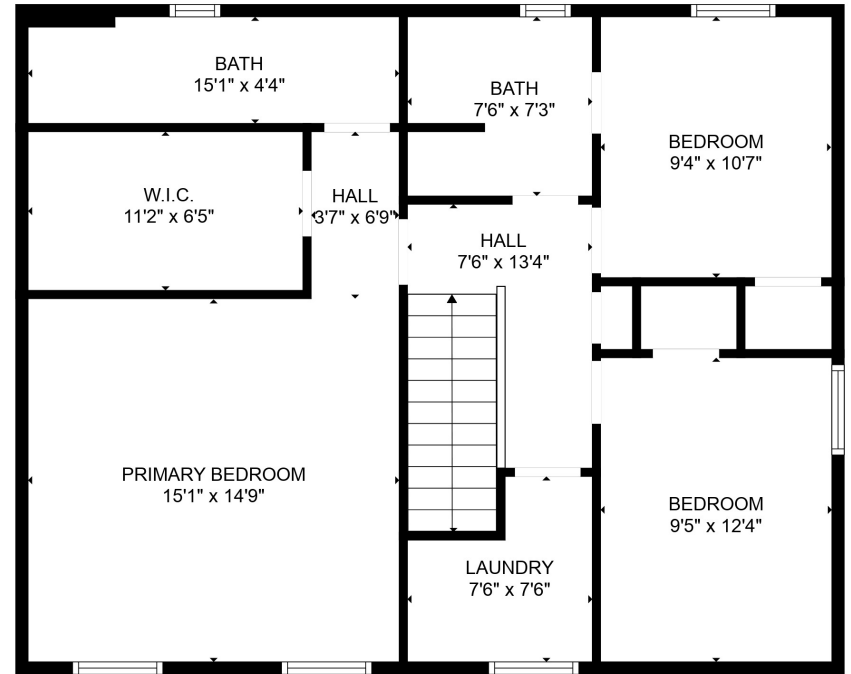

FLOOR 1

FLOOR 2

Total scanned area: 1873 sq. ft

SIZES AND DIMENSIONS ARE APPROXIMATE. ACTUAL MAY VARY.

Total scanned area: 1873 sq. ft

SIZES AND DIMENSIONS ARE APPROXIMATE. ACTUAL MAY VARY.

Total scanned area: 1873 sq. ft

SIZES AND DIMENSIONS ARE APPROXIMATE. ACTUAL MAY VARY.