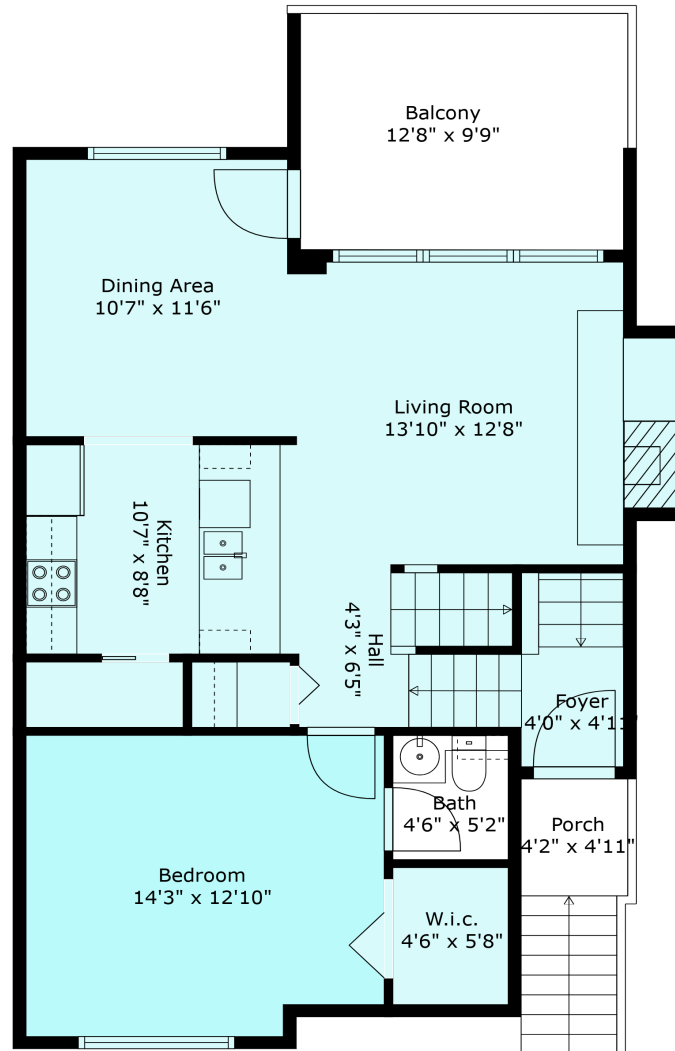

## Estimated Areas:

Below Main: 388 sq. ft  
Main Floor: 752 sq. ft  
Above Main: 644 sq. ft  
**Total: 1784 Sq. Ft**