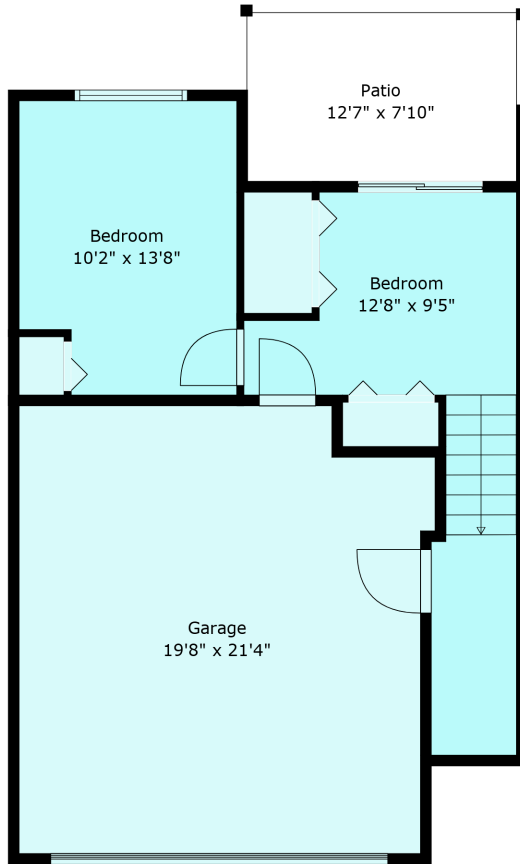

63 8881 Walters St

Sabrina Vandenberg PREC
sabrina@chilliwackproperties.net

Floor 1