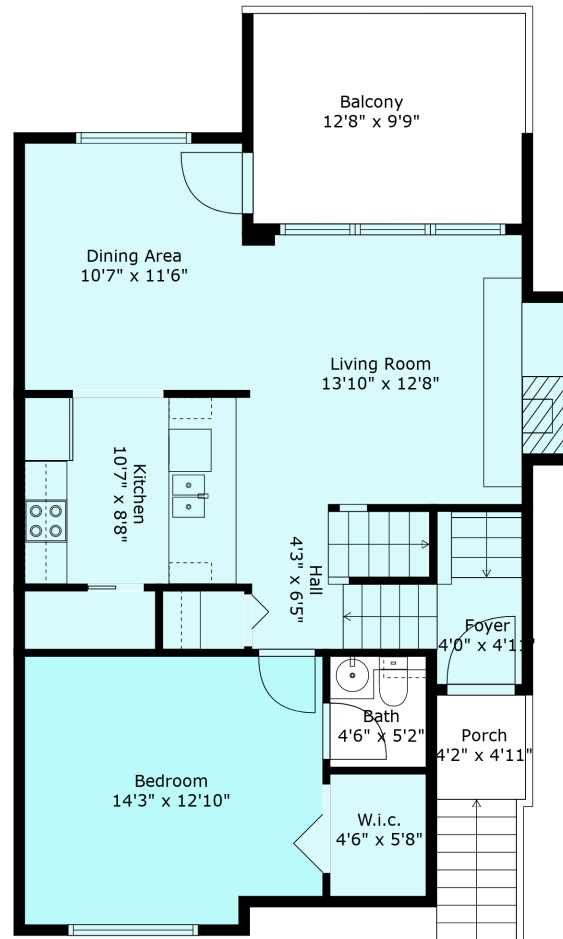

63 8881 Walters St

Sabrina Vandenberg PREC
sabrina@chilliwackproperties.net

Floor 2

Estimated Areas:

Below Main: 388 sq. ft

Main Floor: 752 sq. ft

Above Main: 644 sq. ft

Total: 1784 Sq. Ft