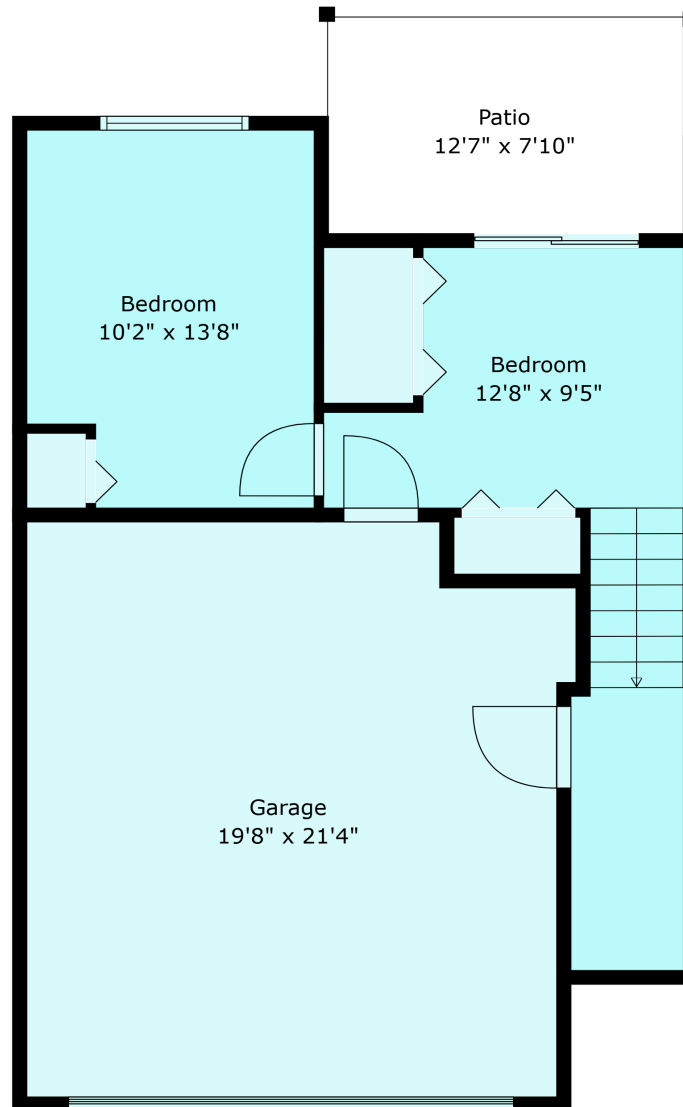

## Estimated Areas:

Below Main: 388 sq. ft  
Main Floor: 752 sq. ft  
Above Main: 644 sq. ft  
**Total: 1784 Sq. Ft**