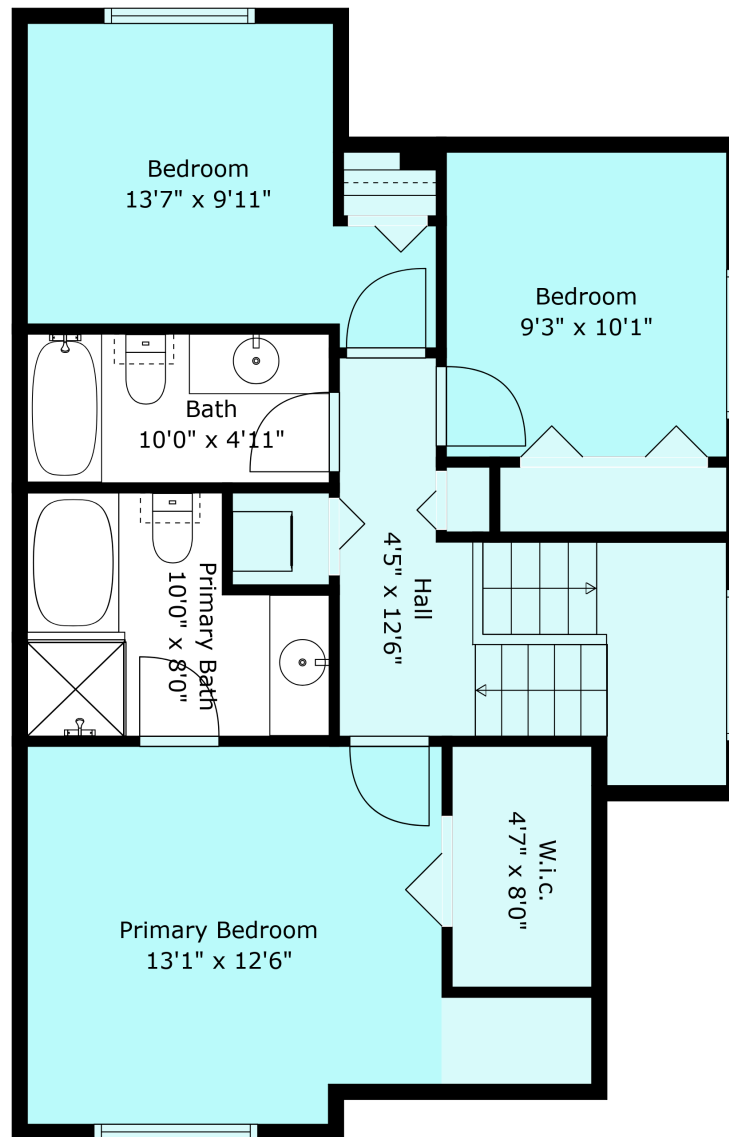

## Estimated Areas:

Below Main: 388 sq. ft  
Main Floor: 752 sq. ft  
Above Main: 644 sq. ft  
**Total: 1784 Sq. Ft**