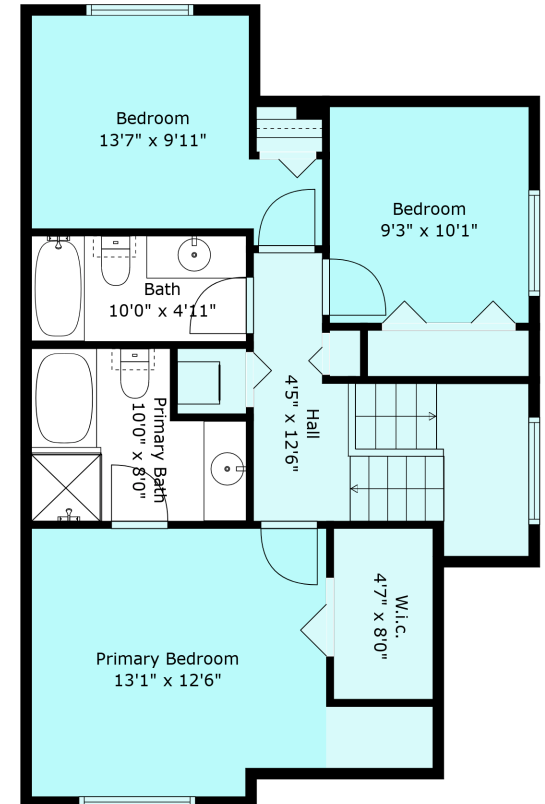

Floor 3

Estimated Areas:

Below Main: 388 sq. ft

Main Floor: 752 sq. ft

Above Main: 644 sq. ft

Total: 1784 Sq. Ft