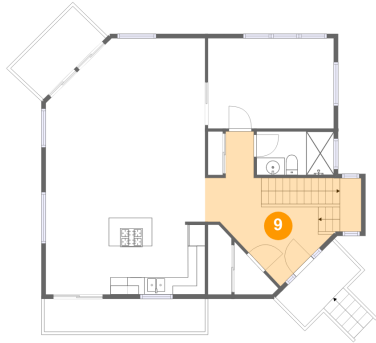

4445 Jack Pine Avenue, Lincoln Beach, Depoe Bay,
Lincoln County, Oregon, United States, 97341

9 Floor 2 - Foyer

Dimensions: 13'0" x 13'7"
Area: 164 sq. ft
Counted as living area: Yes

Heated: Yes
Finished: Yes
Enclosed: Yes
Contiguous: Yes
Permitted: Yes
Wet space: No
Addition: No
Conversion: No