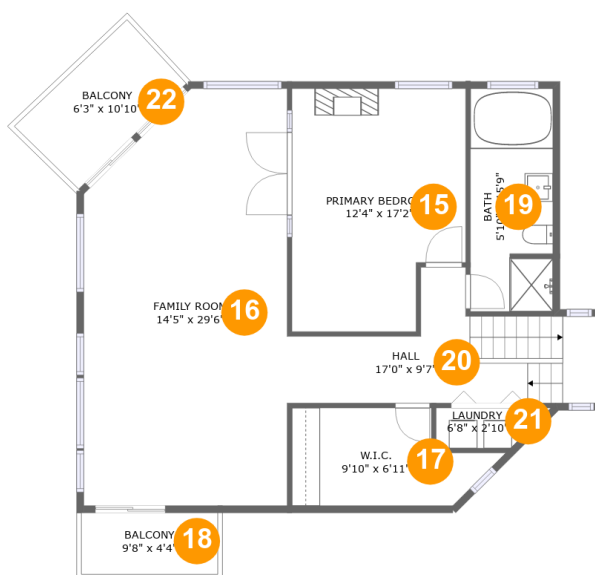

 **3,493** Total sqft

4445 Jack Pine Avenue, Lincoln Beach, Depoe Bay,
Lincoln County, Oregon, United States, 97341

Room dimensions

Floor 1

Total sqft: 1184 Living area: 475

#		Dimensions	sqft	Counted as living area
1	Bedroom	18'4" x 13'1"	148 sq. ft	Yes
2	Bath	8'3" x 4'10"	40 sq. ft	Yes
3	Patio	9'11" x 11'3"	112 sq. ft	No
4	Eat-in Kitchen	18'2" x 15'7"	211 sq. ft	Yes
5	Garage	33'5" x 19'10"	511 sq. ft	No

4445 Jack Pine Avenue, Lincoln Beach, Depoe Bay, Lincoln County, Oregon, United States, 97341

Room dimensions

Floor 2

Total sqft: 1191 Living area: 1008

#		Dimensions	sqft	Counted as living area
6	Kitchen	10'11" x 13'5"	145 sq. ft	Yes
7	Balcony	18'6" x 3'10"	70 sq. ft	No
8	Living Room	18'4" x 16'1"	267 sq. ft	Yes
9	Foyer	13'0" x 13'7"	164 sq. ft	Yes
10	Bath	8'11" x 5'0"	45 sq. ft	Yes
11	Dining Area	7'6" x 13'5"	100 sq. ft	Yes
12	Porch	4'8" x 9'2"	60 sq. ft	No
13	Balcony	10'1" x 5'4"	53 sq. ft	No
14	Sitting Room	14'6" x 10'4"	151 sq. ft	Yes

4445 Jack Pine Avenue, Lincoln Beach, Depoe Bay,
Lincoln County, Oregon, United States, 97341

Room dimensions

Floor 3

Total sqft: 1118 Living area: 1008

#		Dimensions	sqft	Counted as living area
15	Primary Bedroom	12'4" x 17'2"	194 sq. ft	Yes
16	Family Room	14'5" x 29'6"	396 sq. ft	Yes
17	W.I.C.	9'10" x 6'11"	81 sq. ft	Yes
18	Balcony	9'8" x 4'4"	42 sq. ft	No
19	Bath	5'10" x 15'9"	91 sq. ft	Yes
20	Hall	17'0" x 9'7"	132 sq. ft	Yes
21	Laundry	6'8" x 2'10"	19 sq. ft	Yes
22	Balcony	6'3" x 10'10"	68 sq. ft	No

**4445 Jack Pine Avenue, Lincoln Beach, Depoe Bay,
Lincoln County, Oregon, United States, 97341**

1 Floor 1 - Bedroom

Dimensions: 18'4" x 13'1"
Area: 148 sq. ft
Counted as living area: Yes

Heated: Yes
Finished: Yes
Enclosed: Yes
Contiguous: Yes
Permitted: Yes
Wet space: No
Addition: No
Conversion: No