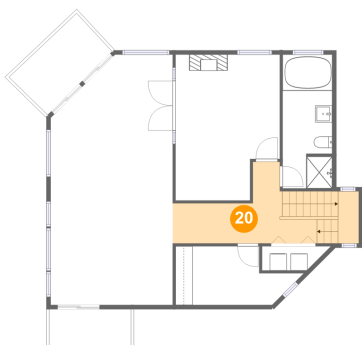

20 Floor 3 - Hall

Dimensions: 17'0" x 9'7"
Area: 132 sq. ft
Counted as living area: Yes

Heated: Yes
Finished: Yes
Enclosed: Yes
Contiguous: Yes
Permitted: Yes
Wet space: No
Addition: No
Conversion: No