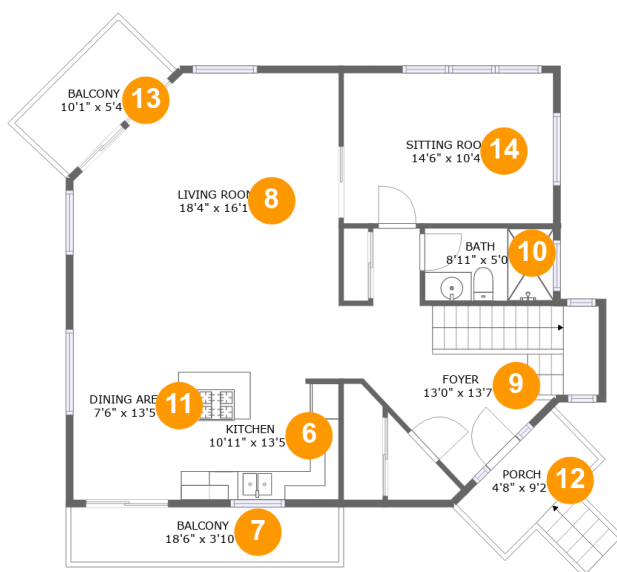

 **3,493** Total sqft

4445 Jack Pine Avenue, Lincoln Beach, Depoe Bay,
Lincoln County, Oregon, United States, 97341

Room dimensions

Floor 1

Total sqft: 1184 Living area: 475

#		Dimensions	sqft	Counted as living area
1	Bedroom	18'4" x 13'1"	148 sq. ft	Yes
2	Bath	8'3" x 4'10"	40 sq. ft	Yes
3	Patio	9'11" x 11'3"	112 sq. ft	No
4	Eat-in Kitchen	18'2" x 15'7"	211 sq. ft	Yes
5	Garage	33'5" x 19'10"	511 sq. ft	No

4445 Jack Pine Avenue, Lincoln Beach, Depoe Bay, Lincoln County, Oregon, United States, 97341

Room dimensions

Floor 2

Total sqft: 1191 Living area: 1008

#		Dimensions	sqft	Counted as living area
6	Kitchen	10'11" x 13'5"	145 sq. ft	Yes
7	Balcony	18'6" x 3'10"	70 sq. ft	No
8	Living Room	18'4" x 16'1"	267 sq. ft	Yes
9	Foyer	13'0" x 13'7"	164 sq. ft	Yes
10	Bath	8'11" x 5'0"	45 sq. ft	Yes
11	Dining Area	7'6" x 13'5"	100 sq. ft	Yes
12	Porch	4'8" x 9'2"	60 sq. ft	No
13	Balcony	10'1" x 5'4"	53 sq. ft	No
14	Sitting Room	14'6" x 10'4"	151 sq. ft	Yes

4445 Jack Pine Avenue, Lincoln Beach, Depoe Bay,
Lincoln County, Oregon, United States, 97341

Room dimensions

Floor 3

Total sqft: 1118 Living area: 1008

#		Dimensions	sqft	Counted as living area
15	Primary Bedroom	12'4" x 17'2"	194 sq. ft	Yes
16	Family Room	14'5" x 29'6"	396 sq. ft	Yes
17	W.I.C.	9'10" x 6'11"	81 sq. ft	Yes
18	Balcony	9'8" x 4'4"	42 sq. ft	No
19	Bath	5'10" x 15'9"	91 sq. ft	Yes
20	Hall	17'0" x 9'7"	132 sq. ft	Yes
21	Laundry	6'8" x 2'10"	19 sq. ft	Yes
22	Balcony	6'3" x 10'10"	68 sq. ft	No

**4445 Jack Pine Avenue, Lincoln Beach, Depoe Bay,
Lincoln County, Oregon, United States, 97341**

1 Floor 1 - Bedroom

Dimensions: 18'4" x 13'1"
Area: 148 sq. ft
Counted as living area: Yes

Heated: Yes
Finished: Yes
Enclosed: Yes
Contiguous: Yes
Permitted: Yes
Wet space: No
Addition: No
Conversion: No