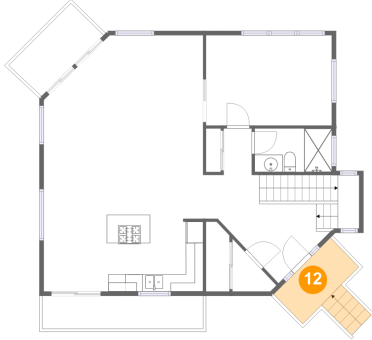

**4445 Jack Pine Avenue, Lincoln Beach, Depoe Bay,
Lincoln County, Oregon, United States, 97341**

12 Floor 2 - Porch

Dimensions: 4'8" x 9'2"
Area: 60 sq. ft
Counted as living area: No

Heated: No
Finished: Yes
Enclosed: No
Contiguous: Yes
Permitted: Yes
Wet space: No
Addition: No
Conversion: No