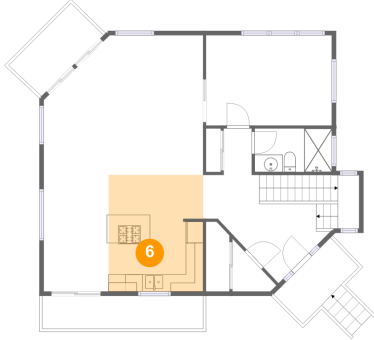

4445 Jack Pine Avenue, Lincoln Beach, Depoe Bay,
Lincoln County, Oregon, United States, 97341

6 Floor 2 - Kitchen

Dimensions: 10'11" x 13'5"
Area: 145 sq. ft
Counted as living area: Yes

Heated: Yes
Finished: Yes
Enclosed: Yes
Contiguous: Yes
Permitted: Yes
Wet space: No
Addition: No
Conversion: No