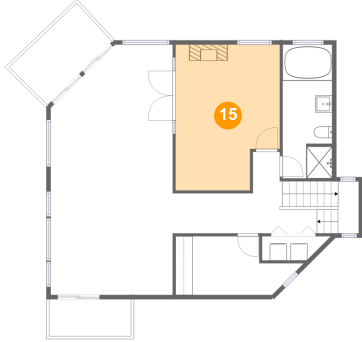

4445 Jack Pine Avenue, Lincoln Beach, Depoe Bay,
Lincoln County, Oregon, United States, 97341

15 Floor 3 - Primary Bedroom

Dimensions: 12'4" x 17'2"
Area: 194 sq. ft
Counted as living area: Yes

Heated: Yes
Finished: Yes
Enclosed: Yes
Contiguous: Yes
Permitted: Yes
Wet space: No
Addition: No
Conversion: No