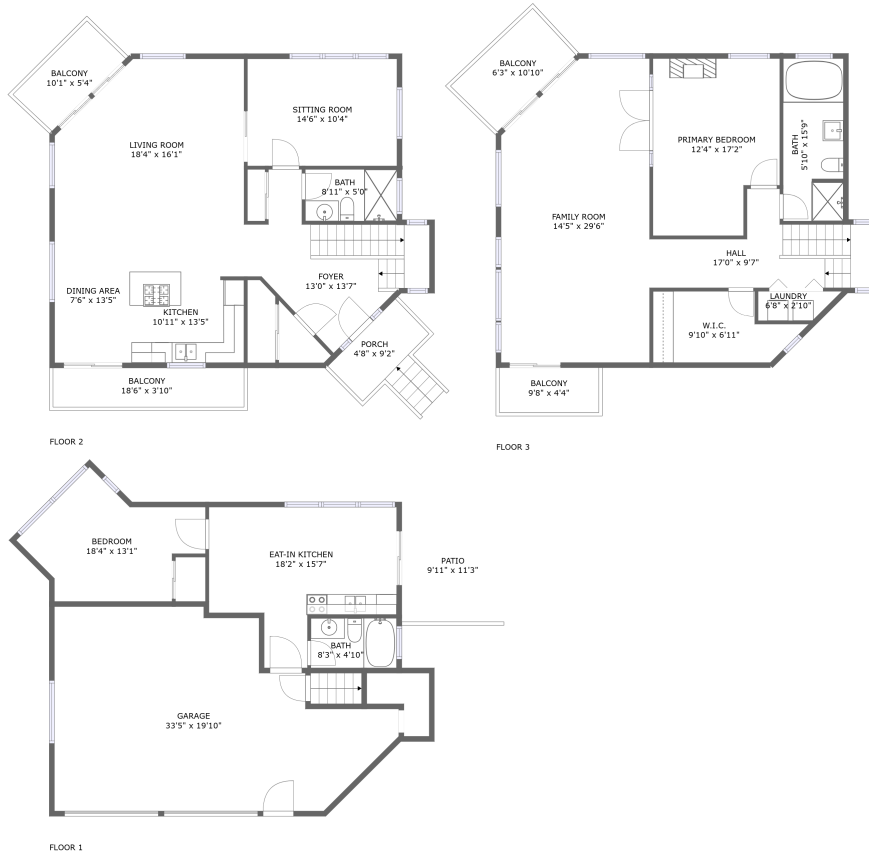

4445 Jack Pine Avenue, Lincoln Beach, Depoe Bay, Lincoln County, Oregon, United States, 97341

Property summary

1 Garages

2 Bedrooms

3 Bathrooms

0 Half baths

3 Floors

2,491 Gross living area sqft

3,493 Total sqft