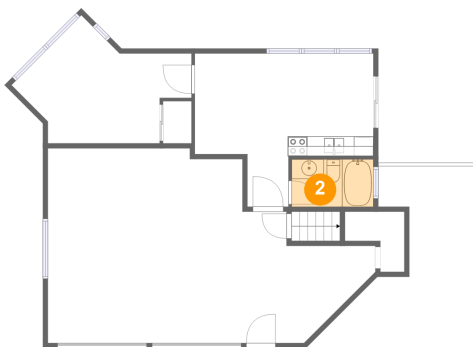

4445 Jack Pine Avenue, Lincoln Beach, Depoe Bay, Lincoln County, Oregon, United States, 97341

Room dimensions

Floor 2

Total sqft: 1191 Living area: 1008

#		Dimensions	sqft	Counted as living area
6	Kitchen	10'11" x 13'5"	145 sq. ft	Yes
7	Balcony	18'6" x 3'10"	70 sq. ft	No
8	Living Room	18'4" x 16'1"	267 sq. ft	Yes
9	Foyer	13'0" x 13'7"	164 sq. ft	Yes
10	Bath	8'11" x 5'0"	45 sq. ft	Yes
11	Dining Area	7'6" x 13'5"	100 sq. ft	Yes
12	Porch	4'8" x 9'2"	60 sq. ft	No
13	Balcony	10'1" x 5'4"	53 sq. ft	No
14	Sitting Room	14'6" x 10'4"	151 sq. ft	Yes

4445 Jack Pine Avenue, Lincoln Beach, Depoe Bay,
Lincoln County, Oregon, United States, 97341

Room dimensions

Floor 3

Total sqft: 1118 Living area: 1008

#		Dimensions	sqft	Counted as living area
15	Primary Bedroom	12'4" x 17'2"	194 sq. ft	Yes
16	Family Room	14'5" x 29'6"	396 sq. ft	Yes
17	W.I.C.	9'10" x 6'11"	81 sq. ft	Yes
18	Balcony	9'8" x 4'4"	42 sq. ft	No
19	Bath	5'10" x 15'9"	91 sq. ft	Yes
20	Hall	17'0" x 9'7"	132 sq. ft	Yes
21	Laundry	6'8" x 2'10"	19 sq. ft	Yes
22	Balcony	6'3" x 10'10"	68 sq. ft	No

**4445 Jack Pine Avenue, Lincoln Beach, Depoe Bay,
Lincoln County, Oregon, United States, 97341**

1 Floor 1 - Bedroom

Dimensions: 18'4" x 13'1"
Area: 148 sq. ft
Counted as living area: Yes

Heated: Yes
Finished: Yes
Enclosed: Yes
Contiguous: Yes
Permitted: Yes
Wet space: No
Addition: No
Conversion: No

2 Floor 1 - Bath

Dimensions: 8'3" x 4'10"
Area: 40 sq. ft
Counted as living area: Yes

Heated: Yes
Finished: Yes
Enclosed: Yes
Contiguous: Yes
Permitted: Yes
Wet space: Yes
Addition: No
Conversion: No

4445 Jack Pine Avenue, Lincoln Beach, Depoe Bay,
Lincoln County, Oregon, United States, 97341