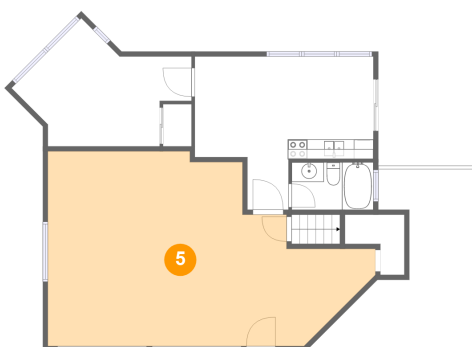

**4445 Jack Pine Avenue, Lincoln Beach, Depoe Bay,
Lincoln County, Oregon, United States, 97341**

1 Floor 1 - Bedroom

Dimensions: 18'4" x 13'1"
Area: 148 sq. ft
Counted as living area: Yes

Heated: Yes
Finished: Yes
Enclosed: Yes
Contiguous: Yes
Permitted: Yes
Wet space: No
Addition: No
Conversion: No

2 Floor 1 - Bath

Dimensions: 8'3" x 4'10"
Area: 40 sq. ft
Counted as living area: Yes

Heated: Yes
Finished: Yes
Enclosed: Yes
Contiguous: Yes
Permitted: Yes
Wet space: Yes
Addition: No
Conversion: No

4445 Jack Pine Avenue, Lincoln Beach, Depoe Bay,
Lincoln County, Oregon, United States, 97341

3 Floor 1 - Patio

Dimensions: 9'11" x 11'3"
Area: 112 sq. ft
Counted as living area: No

Heated: No
Finished: Yes
Enclosed: No
Contiguous: Yes
Permitted: Yes
Wet space: No
Addition: No
Conversion: No

4 Floor 1 - Eat-in Kitchen

Dimensions: 33'5" x 19'10"
Area: 511 sq. ft
Counted as living area: No

Heated: No
Finished: No
Enclosed: Yes
Contiguous: Yes
Permitted: Yes
Wet space: No
Addition: No
Conversion: No

4445 Jack Pine Avenue, Lincoln Beach, Depoe Bay,
Lincoln County, Oregon, United States, 97341