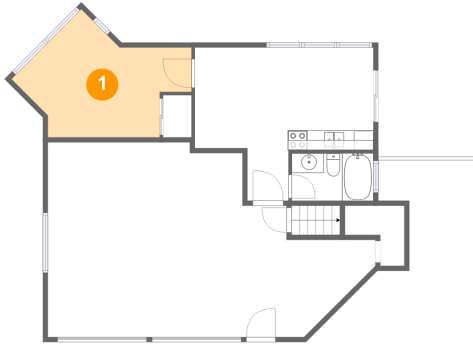

4445 Jack Pine Avenue, Lincoln Beach, Depoe Bay, Lincoln County, Oregon, United States, 97341

Room dimensions

Floor 2

Total sqft: 1191 Living area: 1008

#		Dimensions	sqft	Counted as living area
6	Kitchen	10'11" x 13'5"	145 sq. ft	Yes
7	Balcony	18'6" x 3'10"	70 sq. ft	No
8	Living Room	18'4" x 16'1"	267 sq. ft	Yes
9	Foyer	13'0" x 13'7"	164 sq. ft	Yes
10	Bath	8'11" x 5'0"	45 sq. ft	Yes
11	Dining Area	7'6" x 13'5"	100 sq. ft	Yes
12	Porch	4'8" x 9'2"	60 sq. ft	No
13	Balcony	10'1" x 5'4"	53 sq. ft	No
14	Sitting Room	14'6" x 10'4"	151 sq. ft	Yes

4445 Jack Pine Avenue, Lincoln Beach, Depoe Bay,
Lincoln County, Oregon, United States, 97341

Room dimensions

Floor 3

Total sqft: 1118 Living area: 1008

#		Dimensions	sqft	Counted as living area
15	Primary Bedroom	12'4" x 17'2"	194 sq. ft	Yes
16	Family Room	14'5" x 29'6"	396 sq. ft	Yes
17	W.I.C.	9'10" x 6'11"	81 sq. ft	Yes
18	Balcony	9'8" x 4'4"	42 sq. ft	No
19	Bath	5'10" x 15'9"	91 sq. ft	Yes
20	Hall	17'0" x 9'7"	132 sq. ft	Yes
21	Laundry	6'8" x 2'10"	19 sq. ft	Yes
22	Balcony	6'3" x 10'10"	68 sq. ft	No

**4445 Jack Pine Avenue, Lincoln Beach, Depoe Bay,
Lincoln County, Oregon, United States, 97341**

1 Floor 1 - Bedroom

Dimensions: 18'4" x 13'1"
Area: 148 sq. ft
Counted as living area: Yes

Heated: Yes
Finished: Yes
Enclosed: Yes
Contiguous: Yes
Permitted: Yes
Wet space: No
Addition: No
Conversion: No

2 Floor 1 - Bath

Dimensions: 8'3" x 4'10"
Area: 40 sq. ft
Counted as living area: Yes

Heated: Yes
Finished: Yes
Enclosed: Yes
Contiguous: Yes
Permitted: Yes
Wet space: Yes
Addition: No
Conversion: No

4445 Jack Pine Avenue, Lincoln Beach, Depoe Bay,
Lincoln County, Oregon, United States, 97341