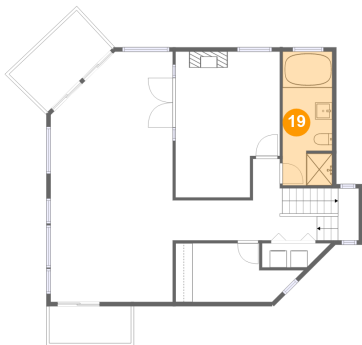

19 Floor 3 - Bath

Dimensions: 5'10" x 15'9"
Area: 91 sq. ft
Counted as living area: Yes

Heated: Yes
Finished: Yes
Enclosed: Yes
Contiguous: Yes
Permitted: Yes
Wet space: Yes
Addition: No
Conversion: No