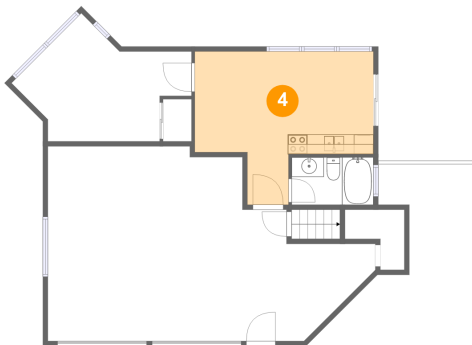

4445 Jack Pine Avenue, Lincoln Beach, Depoe Bay,
Lincoln County, Oregon, United States, 97341

Room dimensions

Floor 3

Total sqft: 1118 Living area: 1008

#		Dimensions	sqft	Counted as living area
15	Primary Bedroom	12'4" x 17'2"	194 sq. ft	Yes
16	Family Room	14'5" x 29'6"	396 sq. ft	Yes
17	W.I.C.	9'10" x 6'11"	81 sq. ft	Yes
18	Balcony	9'8" x 4'4"	42 sq. ft	No
19	Bath	5'10" x 15'9"	91 sq. ft	Yes
20	Hall	17'0" x 9'7"	132 sq. ft	Yes
21	Laundry	6'8" x 2'10"	19 sq. ft	Yes
22	Balcony	6'3" x 10'10"	68 sq. ft	No

**4445 Jack Pine Avenue, Lincoln Beach, Depoe Bay,
Lincoln County, Oregon, United States, 97341**

1 Floor 1 - Bedroom

Dimensions: 18'4" x 13'1"
Area: 148 sq. ft
Counted as living area: Yes

Heated: Yes
Finished: Yes
Enclosed: Yes
Contiguous: Yes
Permitted: Yes
Wet space: No
Addition: No
Conversion: No

2 Floor 1 - Bath

Dimensions: 8'3" x 4'10"
Area: 40 sq. ft
Counted as living area: Yes

Heated: Yes
Finished: Yes
Enclosed: Yes
Contiguous: Yes
Permitted: Yes
Wet space: Yes
Addition: No
Conversion: No

4445 Jack Pine Avenue, Lincoln Beach, Depoe Bay,
Lincoln County, Oregon, United States, 97341

3 Floor 1 - Patio

Dimensions: 9'11" x 11'3"
Area: 112 sq. ft
Counted as living area: No

Heated: No
Finished: Yes
Enclosed: No
Contiguous: Yes
Permitted: Yes
Wet space: No
Addition: No
Conversion: No

4 Floor 1 - Eat-in Kitchen