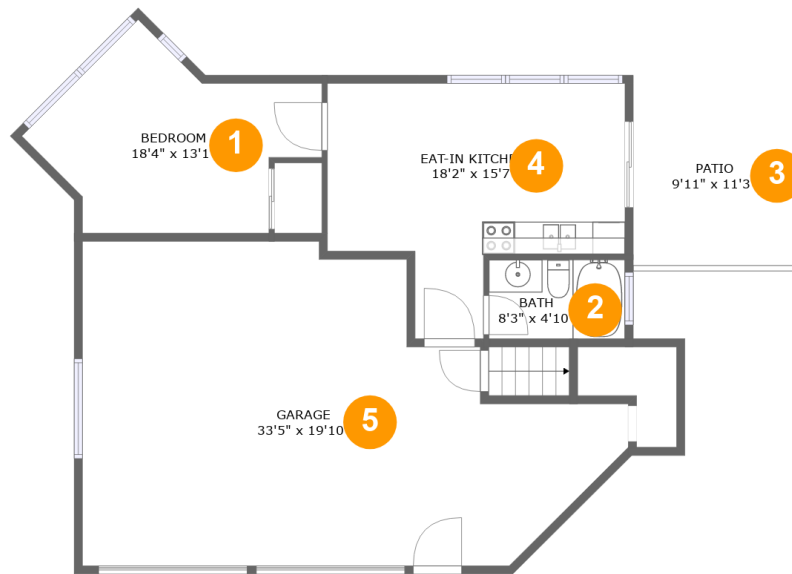

 **3,493** Total sqft

4445 Jack Pine Avenue, Lincoln Beach, Depoe Bay,
Lincoln County, Oregon, United States, 97341

Room dimensions

Floor 1

Total sqft: 1184 Living area: 475

#		Dimensions	sqft	Counted as living area
1	Bedroom	18'4" x 13'1"	148 sq. ft	Yes
2	Bath	8'3" x 4'10"	40 sq. ft	Yes
3	Patio	9'11" x 11'3"	112 sq. ft	No
4	Eat-in Kitchen	18'2" x 15'7"	211 sq. ft	Yes
5	Garage	33'5" x 19'10"	511 sq. ft	No

4445 Jack Pine Avenue, Lincoln Beach, Depoe Bay, Lincoln County, Oregon, United States, 97341

Room dimensions

Floor 2

Total sqft: 1191 Living area: 1008

#		Dimensions	sqft	Counted as living area
6	Kitchen	10'11" x 13'5"	145 sq. ft	Yes
7	Balcony	18'6" x 3'10"	70 sq. ft	No
8	Living Room	18'4" x 16'1"	267 sq. ft	Yes
9	Foyer	13'0" x 13'7"	164 sq. ft	Yes
10	Bath	8'11" x 5'0"	45 sq. ft	Yes
11	Dining Area	7'6" x 13'5"	100 sq. ft	Yes
12	Porch	4'8" x 9'2"	60 sq. ft	No
13	Balcony	10'1" x 5'4"	53 sq. ft	No
14	Sitting Room	14'6" x 10'4"	151 sq. ft	Yes

4445 Jack Pine Avenue, Lincoln Beach, Depoe Bay,
Lincoln County, Oregon, United States, 97341

Room dimensions

Floor 3

Total sqft: 1118 Living area: 1008

#		Dimensions	sqft	Counted as living area
15	Primary Bedroom	12'4" x 17'2"	194 sq. ft	Yes
16	Family Room	14'5" x 29'6"	396 sq. ft	Yes
17	W.I.C.	9'10" x 6'11"	81 sq. ft	Yes
18	Balcony	9'8" x 4'4"	42 sq. ft	No
19	Bath	5'10" x 15'9"	91 sq. ft	Yes
20	Hall	17'0" x 9'7"	132 sq. ft	Yes
21	Laundry	6'8" x 2'10"	19 sq. ft	Yes
22	Balcony	6'3" x 10'10"	68 sq. ft	No

2 Floor 1 - Bath

Dimensions: 8'3" x 4'10"
Area: 40 sq. ft
Counted as living area: Yes

Heated: Yes
Finished: Yes
Enclosed: Yes
Contiguous: Yes
Permitted: Yes
Wet space: Yes
Addition: No
Conversion: No

4445 Jack Pine Avenue, Lincoln Beach, Depoe Bay,
Lincoln County, Oregon, United States, 97341