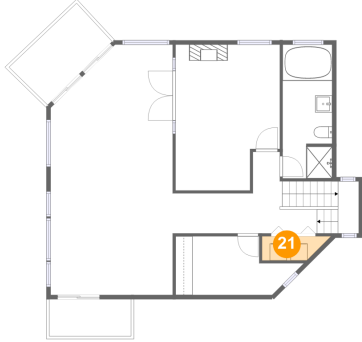

4445 Jack Pine Avenue, Lincoln Beach, Depoe Bay,
Lincoln County, Oregon, United States, 97341

21 Floor 3 - Laundry

Dimensions: 6'8" x 2'10"
Area: 19 sq. ft
Counted as living area: Yes

Heated: Yes
Finished: Yes
Enclosed: Yes
Contiguous: Yes
Permitted: Yes
Wet space: No
Addition: No
Conversion: No