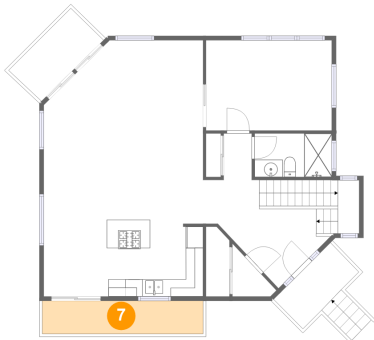

7 Floor 2 - Balcony

Dimensions: 18'6" x 3'10"
Area: 70 sq. ft
Counted as living area: No

Heated: No
Finished: Yes
Enclosed: No
Contiguous: Yes
Permitted: Yes
Wet space: No
Addition: No
Conversion: No