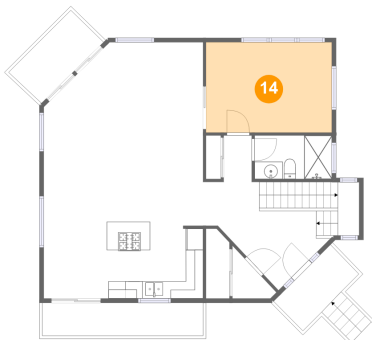

Dimensions: 7'6" x 13'5"
Area: 100 sq. ft
Counted as living area: Yes

Heated: Yes
Finished: Yes
Enclosed: Yes
Contiguous: Yes
Permitted: Yes
Wet space: No
Addition: No
Conversion: No

**4445 Jack Pine Avenue, Lincoln Beach, Depoe Bay,
Lincoln County, Oregon, United States, 97341**

12 Floor 2 - Porch

Dimensions: 4'8" x 9'2"
Area: 60 sq. ft
Counted as living area: No

Heated: No
Finished: Yes
Enclosed: No
Contiguous: Yes
Permitted: Yes
Wet space: No
Addition: No
Conversion: No

13 Floor 2 - Balcony

Dimensions: 10'1" x 5'4"
Area: 53 sq. ft
Counted as living area: No

Heated: No
Finished: Yes
Enclosed: No
Contiguous: Yes
Permitted: Yes
Wet space: No
Addition: No
Conversion: No

14 Floor 2 - Sitting Room

Dimensions: 14'6" x 10'4"
Area: 151 sq. ft
Counted as living area: Yes

Heated: Yes
Finished: Yes
Enclosed: Yes
Contiguous: Yes
Permitted: Yes
Wet space: No
Addition: No
Conversion: No

4445 Jack Pine Avenue, Lincoln Beach, Depoe Bay,
Lincoln County, Oregon, United States, 97341