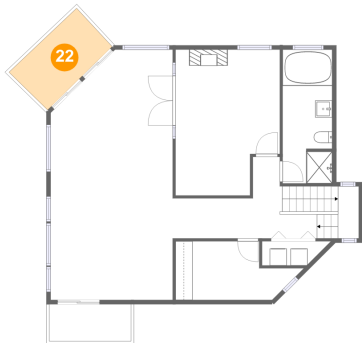

22 Floor 3 - Balcony

Dimensions: 6'3" x 10'10"
Area: 68 sq. ft
Counted as living area: No

Heated: No
Finished: Yes
Enclosed: No
Contiguous: Yes
Permitted: Yes
Wet space: No
Addition: No
Conversion: No