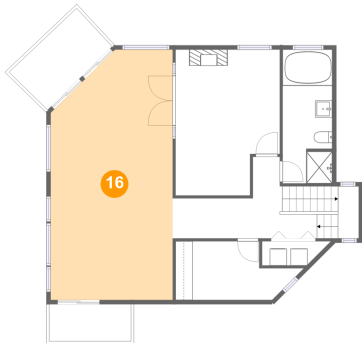

16 Floor 3 - Family Room

Dimensions: 14'5" x 29'6"
Area: 396 sq. ft
Counted as living area: Yes

Heated: Yes
Finished: Yes
Enclosed: Yes
Contiguous: Yes
Permitted: Yes
Wet space: No
Addition: No
Conversion: No