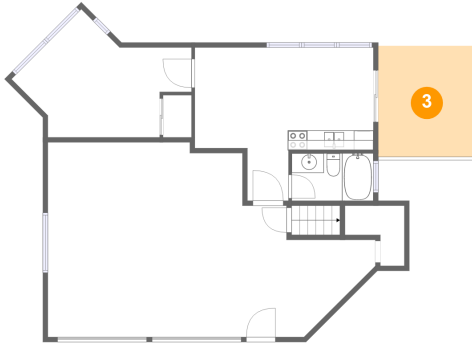

**4445 Jack Pine Avenue, Lincoln Beach, Depoe Bay,
Lincoln County, Oregon, United States, 97341**

1 Floor 1 - Bedroom

Dimensions: 18'4" x 13'1"
Area: 148 sq. ft
Counted as living area: Yes

Heated: Yes
Finished: Yes
Enclosed: Yes
Contiguous: Yes
Permitted: Yes
Wet space: No
Addition: No
Conversion: No

2 Floor 1 - Bath

Dimensions: 8'3" x 4'10"
Area: 40 sq. ft
Counted as living area: Yes

Heated: Yes
Finished: Yes
Enclosed: Yes
Contiguous: Yes
Permitted: Yes
Wet space: Yes
Addition: No
Conversion: No

4445 Jack Pine Avenue, Lincoln Beach, Depoe Bay,
Lincoln County, Oregon, United States, 97341

3 Floor 1 - Patio

Dimensions: 9'11" x 11'3"
Area: 112 sq. ft
Counted as living area: No

Heated: No
Finished: Yes
Enclosed: No
Contiguous: Yes
Permitted: Yes
Wet space: No
Addition: No
Conversion: No

4 Floor 1 - Eat-in Kitchen

Dimensions: 33'5" x 19'10"
Area: 511 sq. ft
Counted as living area: No

Heated: No
Finished: No
Enclosed: Yes
Contiguous: Yes
Permitted: Yes
Wet space: No
Addition: No
Conversion: No

4445 Jack Pine Avenue, Lincoln Beach, Depoe Bay,
Lincoln County, Oregon, United States, 97341