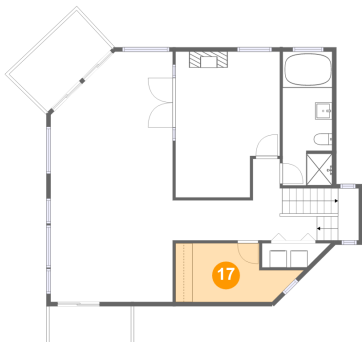

17 Floor 3 - W.I.C.

Dimensions: 9'10" x 6'11"
Area: 81 sq. ft
Counted as living area: Yes

Heated: Yes
Finished: Yes
Enclosed: Yes
Contiguous: Yes
Permitted: Yes
Wet space: No
Addition: No
Conversion: No