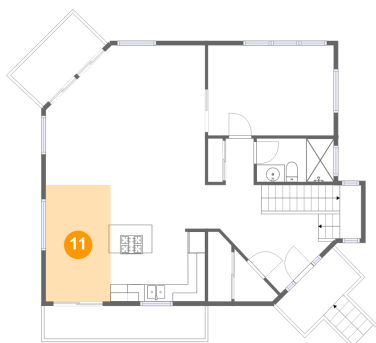

Dimensions: 18'4" x 16'1"
Area: 267 sq. ft
Counted as living area: Yes

Heated: Yes
Finished: Yes
Enclosed: Yes
Contiguous: Yes
Permitted: Yes
Wet space: No
Addition: No
Conversion: No

4445 Jack Pine Avenue, Lincoln Beach, Depoe Bay,
Lincoln County, Oregon, United States, 97341

9 Floor 2 - Foyer

Dimensions: 13'0" x 13'7"
Area: 164 sq. ft
Counted as living area: Yes

Heated: Yes
Finished: Yes
Enclosed: Yes
Contiguous: Yes
Permitted: Yes
Wet space: No
Addition: No
Conversion: No

10 Floor 2 - Bath

Dimensions: 8'11" x 5'0"
Area: 45 sq. ft
Counted as living area: Yes

Heated: Yes
Finished: Yes
Enclosed: Yes
Contiguous: Yes
Permitted: Yes
Wet space: Yes
Addition: No
Conversion: No

11 Floor 2 - Dining Area

Dimensions: 7'6" x 13'5"
Area: 100 sq. ft
Counted as living area: Yes

Heated: Yes
Finished: Yes
Enclosed: Yes
Contiguous: Yes
Permitted: Yes
Wet space: No
Addition: No
Conversion: No

**4445 Jack Pine Avenue, Lincoln Beach, Depoe Bay,
Lincoln County, Oregon, United States, 97341**