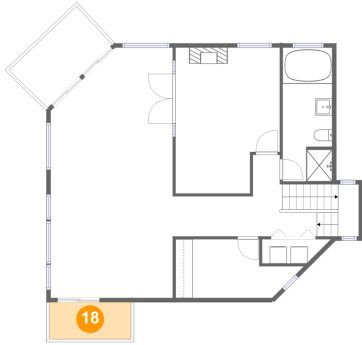

17 Floor 3 - W.I.C.

Dimensions: 9'10" x 6'11"
Area: 81 sq. ft
Counted as living area: Yes

Heated: Yes
Finished: Yes
Enclosed: Yes
Contiguous: Yes
Permitted: Yes
Wet space: No
Addition: No
Conversion: No

4445 Jack Pine Avenue, Lincoln Beach, Depoe Bay,
Lincoln County, Oregon, United States, 97341

18 Floor 3 - Balcony

Dimensions: 9'8" x 4'4"
Area: 42 sq. ft
Counted as living area: No

Heated: No
Finished: Yes
Enclosed: No
Contiguous: Yes
Permitted: Yes
Wet space: No
Addition: No
Conversion: No