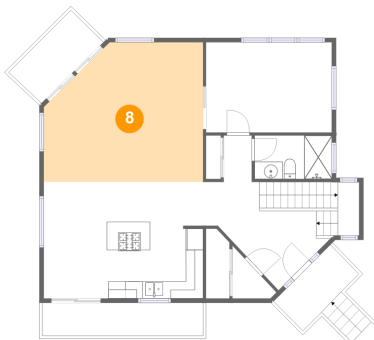

Dimensions: 33'5" x 19'10"
Area: 511 sq. ft
Counted as living area: No

Heated: No
Finished: No
Enclosed: Yes
Contiguous: Yes
Permitted: Yes
Wet space: No
Addition: No
Conversion: No

4445 Jack Pine Avenue, Lincoln Beach, Depoe Bay,
Lincoln County, Oregon, United States, 97341

6 Floor 2 - Kitchen

Dimensions: 10'11" x 13'5"
Area: 145 sq. ft
Counted as living area: Yes

Heated: Yes
Finished: Yes
Enclosed: Yes
Contiguous: Yes
Permitted: Yes
Wet space: No
Addition: No
Conversion: No

7 Floor 2 - Balcony

Dimensions: 18'6" x 3'10"
Area: 70 sq. ft
Counted as living area: No

Heated: No
Finished: Yes
Enclosed: No
Contiguous: Yes
Permitted: Yes
Wet space: No
Addition: No
Conversion: No

8 Floor 2 - Living Room

Dimensions: 18'4" x 16'1"
Area: 267 sq. ft
Counted as living area: Yes

Heated: Yes
Finished: Yes
Enclosed: Yes
Contiguous: Yes
Permitted: Yes
Wet space: No
Addition: No
Conversion: No

4445 Jack Pine Avenue, Lincoln Beach, Depoe Bay,
Lincoln County, Oregon, United States, 97341