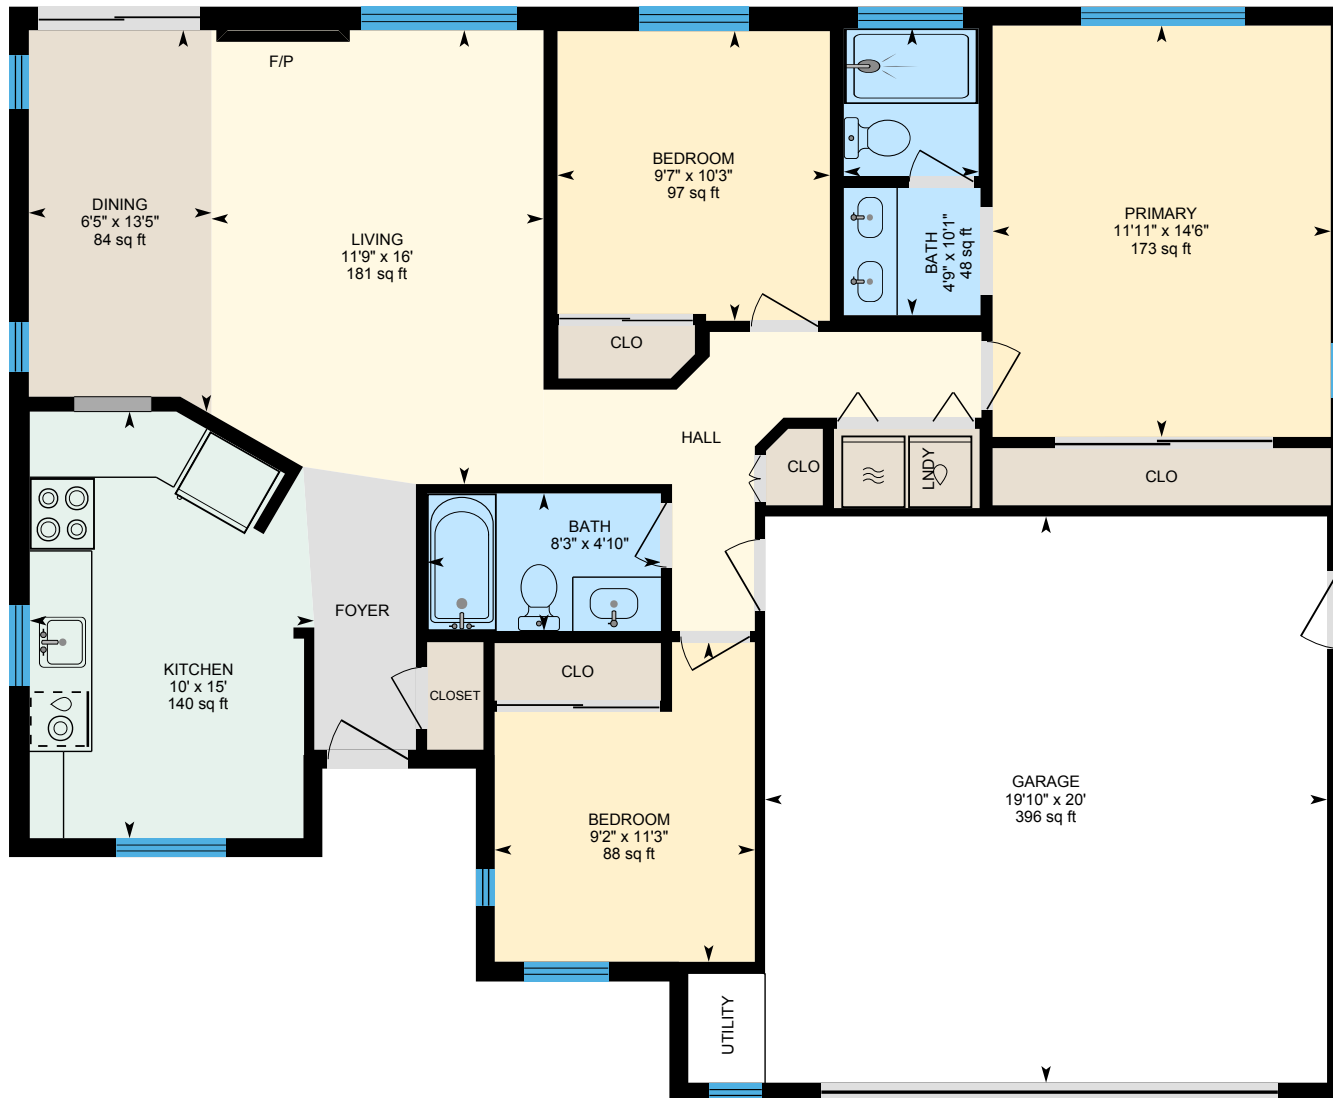

1940 Knollcrest Ln, Tracy, CA

Main Floor Finished Area 1189.55 sq ft
Unfinished Area 422.69 sq ft

PREPARED: 2023/01/31

White regions are excluded from total floor area in iGUIDE floor plans. All room dimensions and floor areas must be considered approximate and are subject to independent verification.