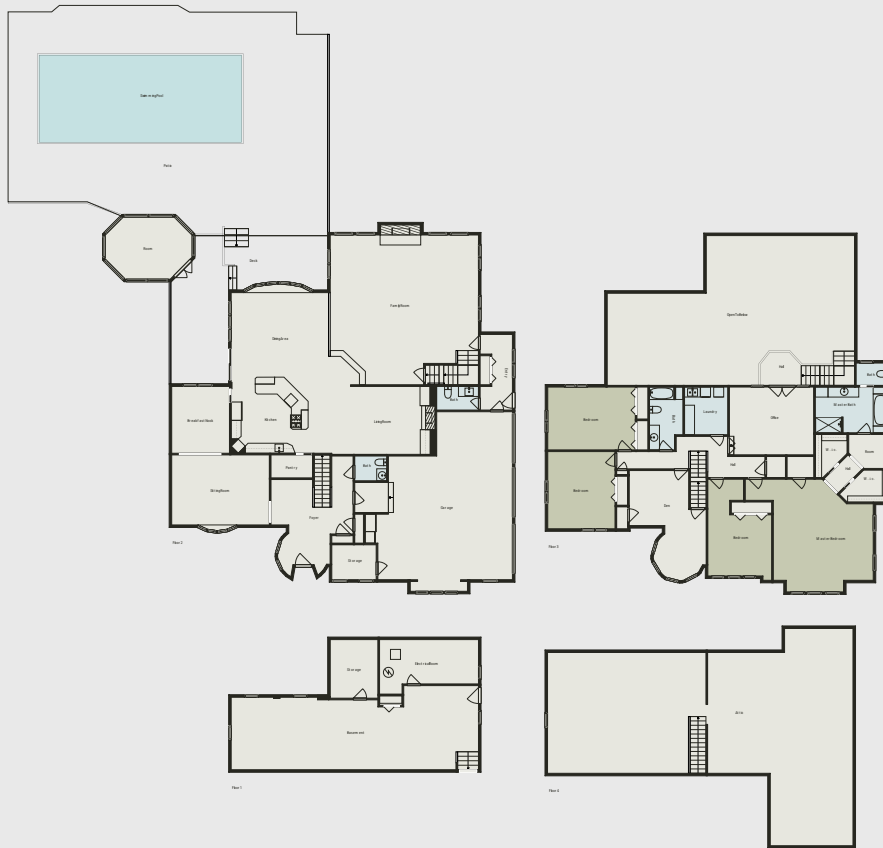

Home report

Brinleigh Drive 92
East Stroudsburg

Highlights

1 Kitchen

3 Living room

4 Bedroom

5 Bath

1 Office

50 Doors

76 Windows

Nearby services Data source: Google Maps

ESU Kemp Library, 1.1 mi

**Erimon African &
Caribbean Supermarket,
1.7 mi**

**Coordinated Health - East
Stroudsburg, 0.3 mi**

Dekonte Daycare, 0.7 mi

Dunkin', 0.5 mi

**Blairstown Airport-1N7, 8.6
mi**

Floor plan

Please Note: Measurements Shown Are Highly Reliable, But Not Guaranteed.

Appendix 1: Data sheet

Basement - 1	Storage - 2	Room - 3
Room - Electrical - 1	Garage - 1	Entry - 2
Entry - Foyer - 1	LivingRoom - 3	LivingRoom - Sitting - 1
LivingRoom - Family - 1	Bath - 5	Bath - Toilet - 3
Bath - Master - 1	Pantry - 1	Nook - 1
Nook - Breakfast - 1	Dining - 1	Dining - Open - 1
Kitchen - 1	SwimmingPool - 1	Outdoor - 2
Outdoor - Patio - 1	Outdoor - Deck - 1	Bedroom - 4
Bedroom - Master - 1	Den - 1	Hall - 3
Closet - 2	Closet - WalkIn - 2	Utility - 1
Utility - Laundry - 1	OpenToBelow - 1	Office - 1
Attic - 1		