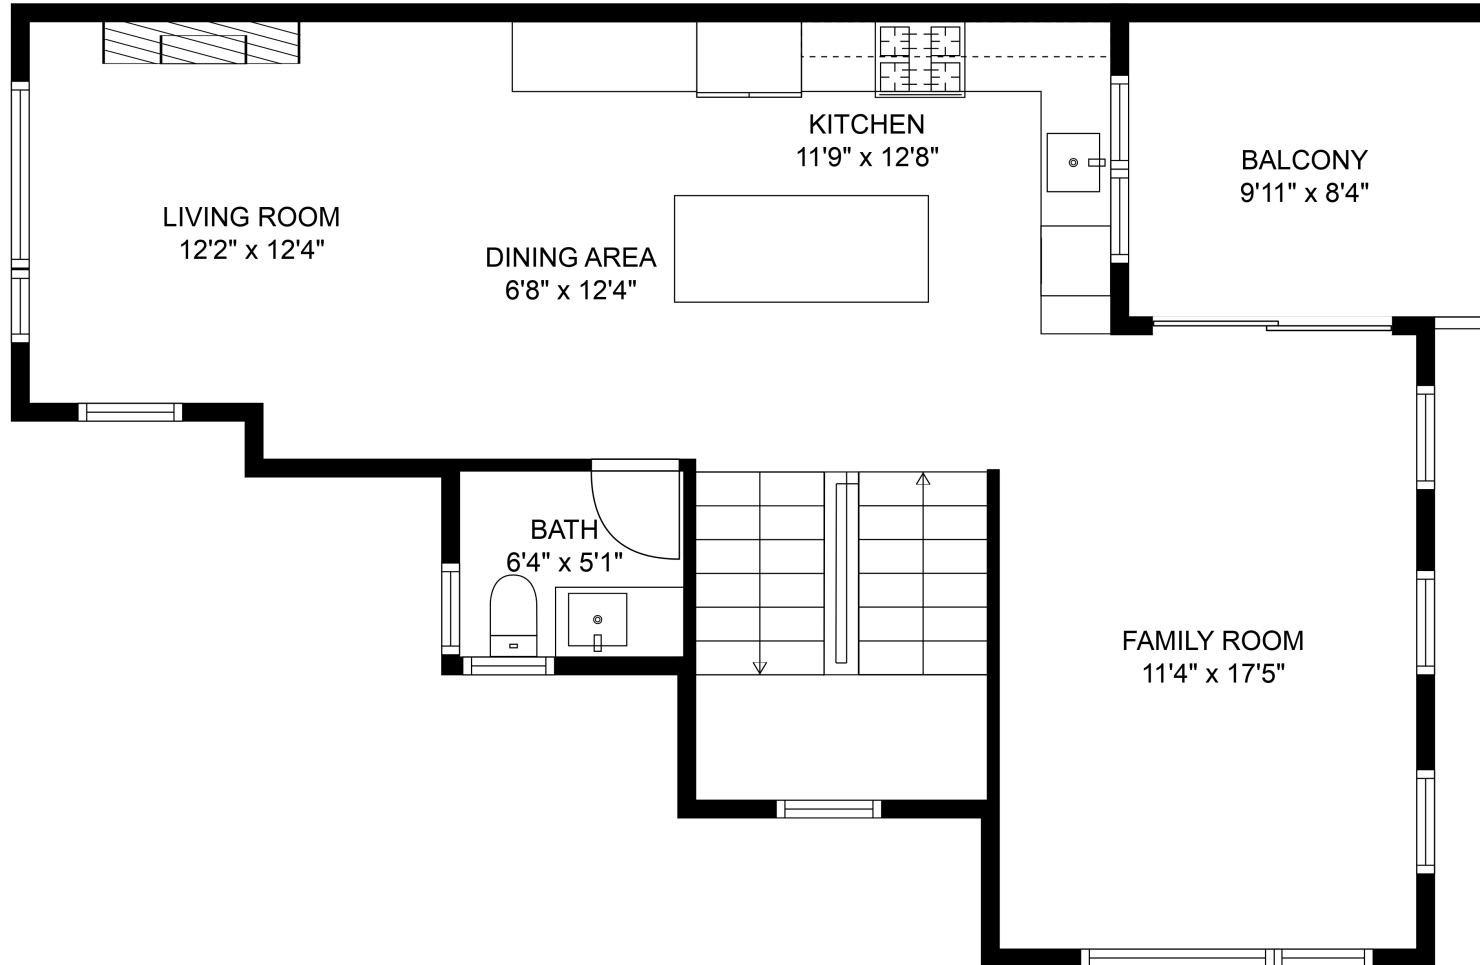

Total: 1928 Sq. Ft

Measurements and plans provided by:

SPOTLIGHT MEDIA

E&O Insured. For advertising purposes only. Not intended for architectural or construction use. Floorplan and measurements are approximate within +/- 2% tolerance.

1-9603 Broadway

The Kentala Team

778-684-2334

kentala.team@gmail.com

Estimated Areas:

Below Main: 403 sq. ft

Main Floor: 747 sq. ft

Above Main: 778 sq. ft

Total: 1928 Sq. Ft

1-9603 Broadway

The Kentala Team
778-684-2334

kentala.team@gmail.com

Estimated Areas:

Below Main: 403 sq. ft

Main Floor: 747 sq. ft

Above Main: 778 sq. ft

Total: 1928 Sq. Ft