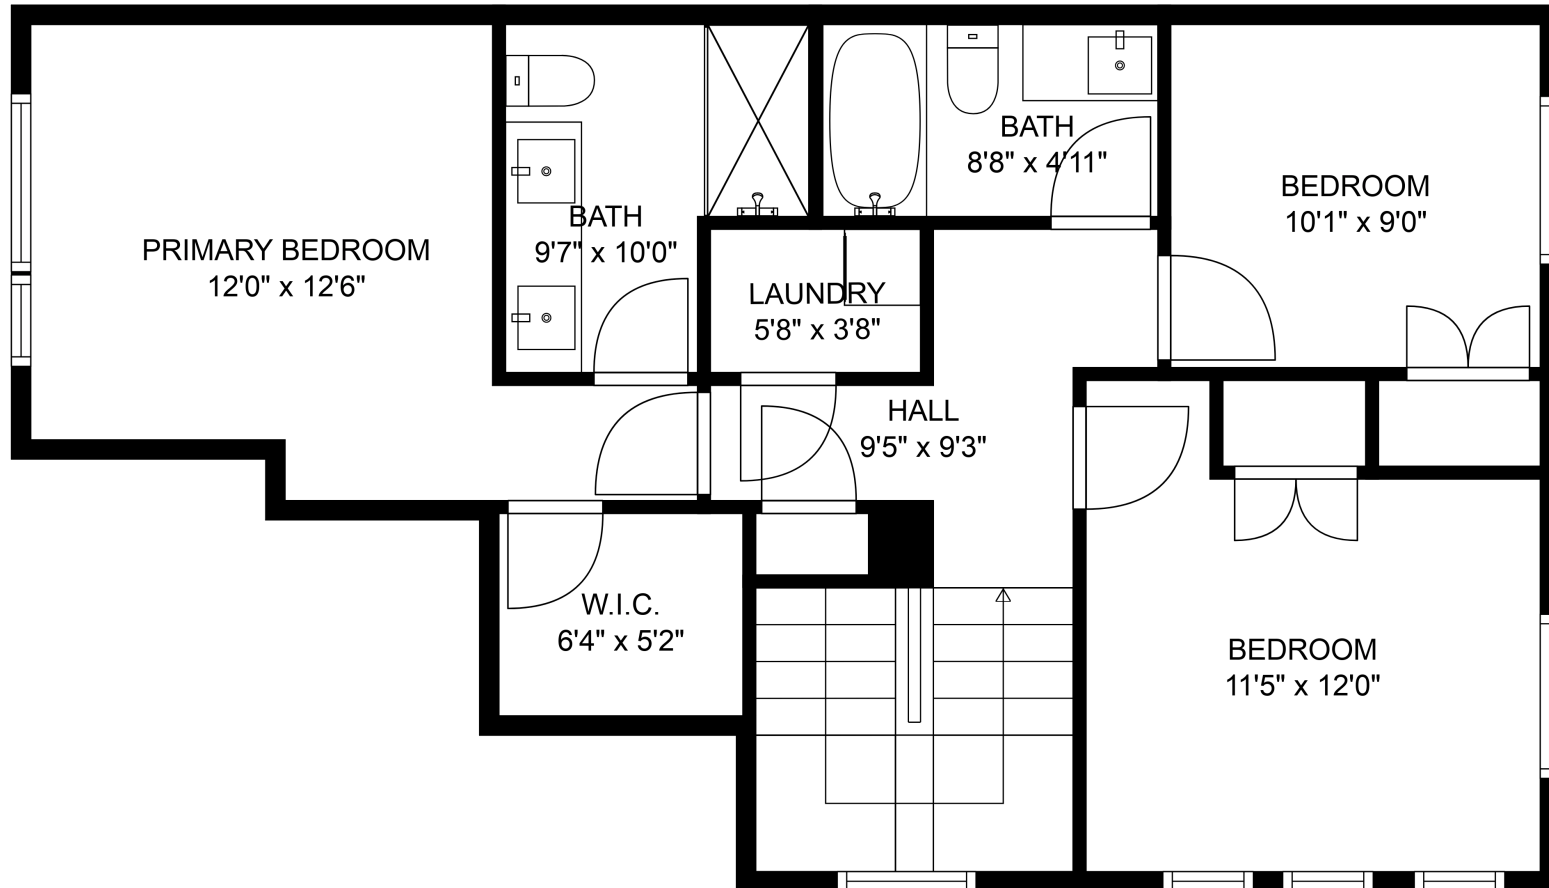

Total: 1928 Sq. Ft

Measurements and plans provided by:

SPOTLIGHT MEDIA

E&O Insured. For advertising purposes only. Not intended for architectural or construction use. Floorplan and measurements are approximate within +/- 2% tolerance.

Total: 1928 Sq. Ft

1-9603 Broadway

The Kentala Team
778-684-2334

kentala.team@gmail.com

Estimated Areas:

Below Main: 403 sq. ft

Main Floor: 747 sq. ft

Above Main: 778 sq. ft

Total: 1928 Sq. Ft