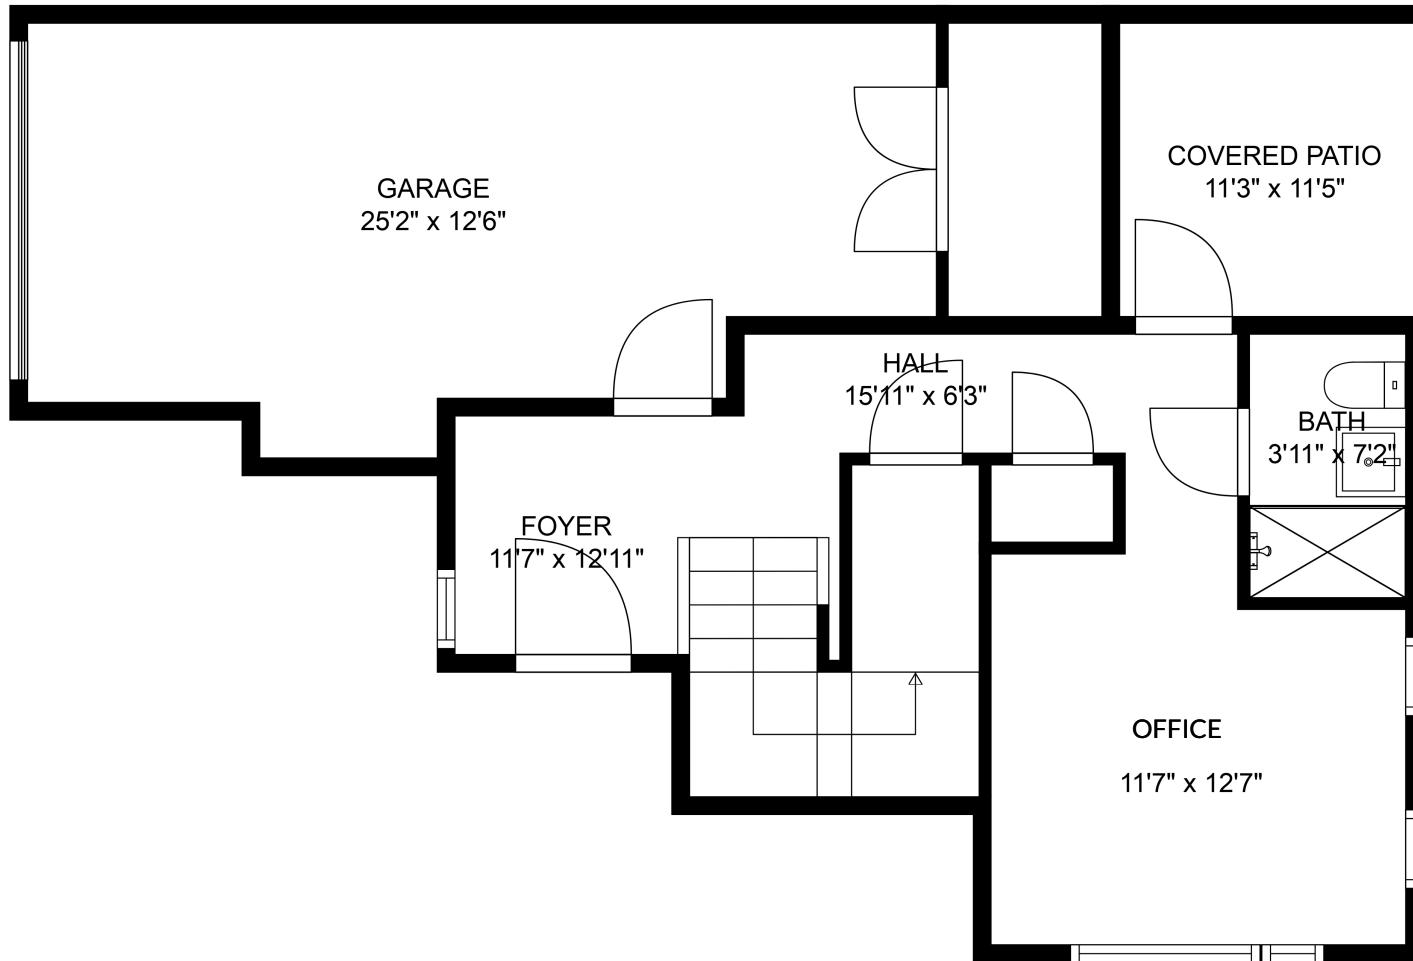

1-9603 Broadway

The Kentala Team

778-684-2334

kentala.team@gmail.com

Estimated Areas:

Below Main: 403 sq. ft

Main Floor: 747 sq. ft

Above Main: 778 sq. ft

Total: 1928 Sq. Ft

Measurements and plans provided by:

SPOTLIGHT MEDIA

E&O Insured. For advertising purposes only. Not intended for architectural or construction use. Floorplan and measurements are approximate within +/- 2% tolerance.

Total: 1928 Sq. Ft