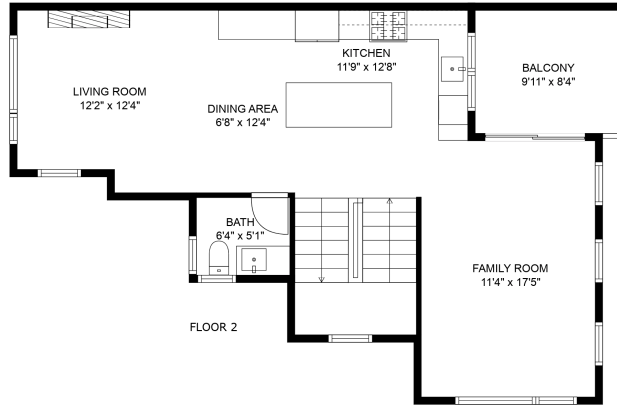

1-9603 Broadway

The Kentala Team

778-684-2334

kentala.team@gmail.com

Estimated Areas:

Below Main: 403 sq. ft

Main Floor: 747 sq. ft

Above Main: 778 sq. ft

Total: 1928 Sq. Ft

Measurements and plans provided by:

SPOTLIGHT MEDIA

E&O Insured. For advertising purposes only. Not intended for architectural or construction use. Floorplan and measurements are approximate within +/- 2% tolerance.

Total: 1928 Sq. Ft