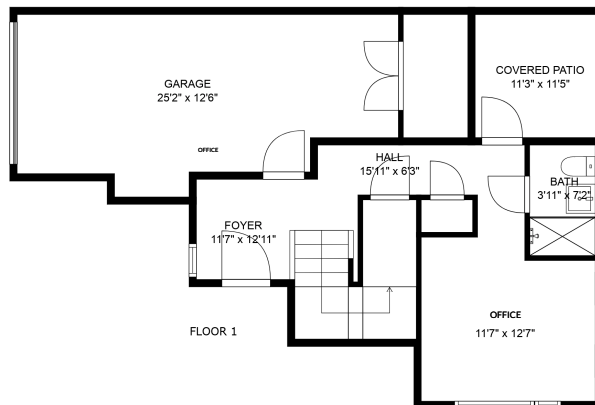

1-9603 Broadway

The Kentala Team

778-684-2334

kentala.team@gmail.com

Estimated Areas:

Below Main: 403 sq. ft

Main Floor: 747 sq. ft

Above Main: 778 sq. ft

Total: 1928 Sq. Ft

Measurements and plans provided by:

SPOTLIGHT MEDIA

E&O Insured. For advertising purposes only. Not intended for architectural or construction use. Floorplan and measurements are approximate within +/- 2% tolerance.

Total: 1928 Sq. Ft