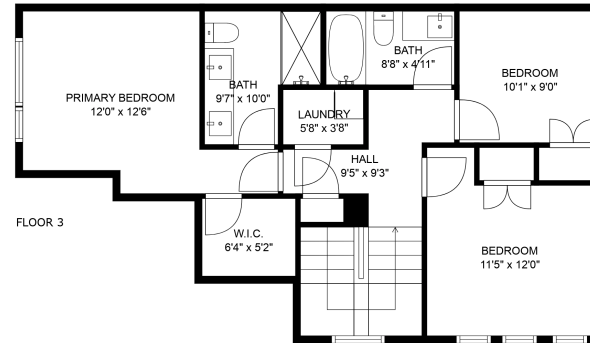

1-9603 Broadway

The Kentala Team

778-684-2334

kentala.team@gmail.com

Estimated Areas:

Below Main: 403 sq. ft

Main Floor: 747 sq. ft

Above Main: 778 sq. ft

Total: 1928 Sq. Ft

Measurements and plans provided by:

SPOTLIGHT MEDIA

E&O Insured. For advertising purposes only. Not intended for architectural or construction use. Floorplan and measurements are approximate within +/- 2% tolerance.

Total: 1928 Sq. Ft