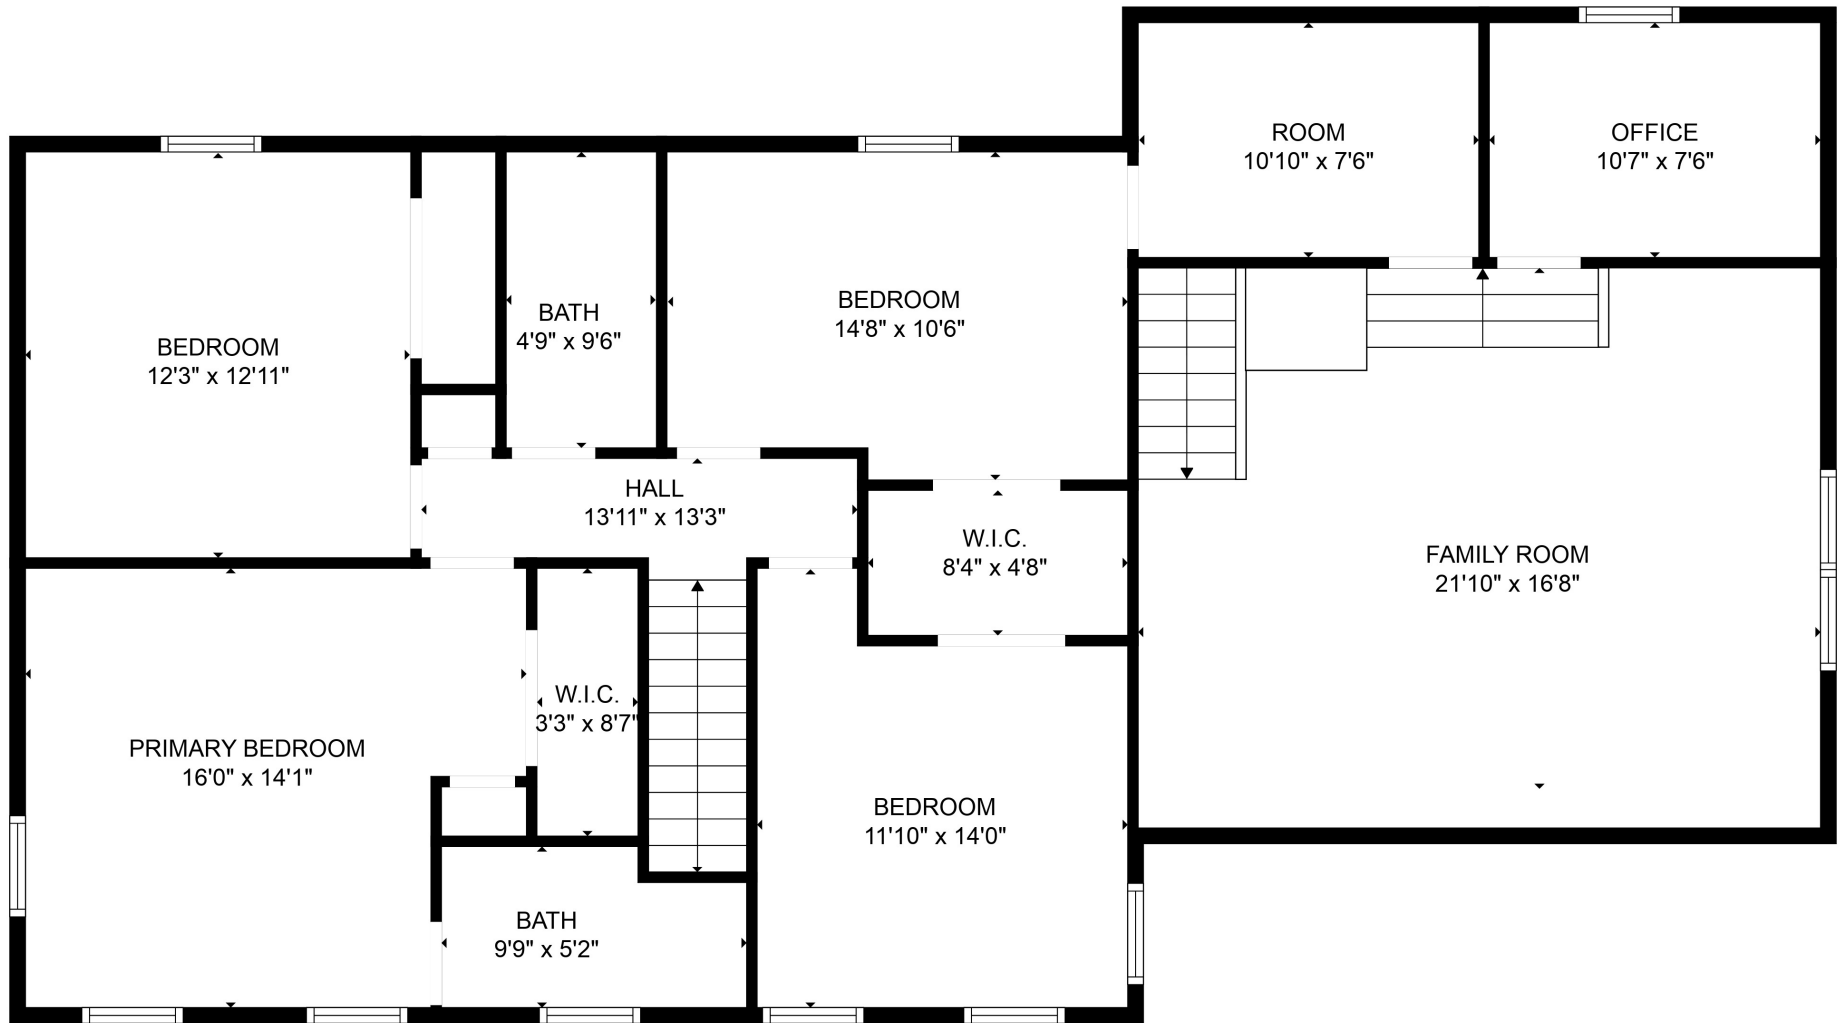

FLOOR 2

FLOOR 1

Total scanned area: 3402 sq. ft

SIZES AND DIMENSIONS ARE APPROXIMATE. ACTUAL MAY VARY.

Total scanned area: 3402 sq. ft

SIZES AND DIMENSIONS ARE APPROXIMATE. ACTUAL MAY VARY.

Total scanned area: 3402 sq. ft

SIZES AND DIMENSIONS ARE APPROXIMATE. ACTUAL MAY VARY.