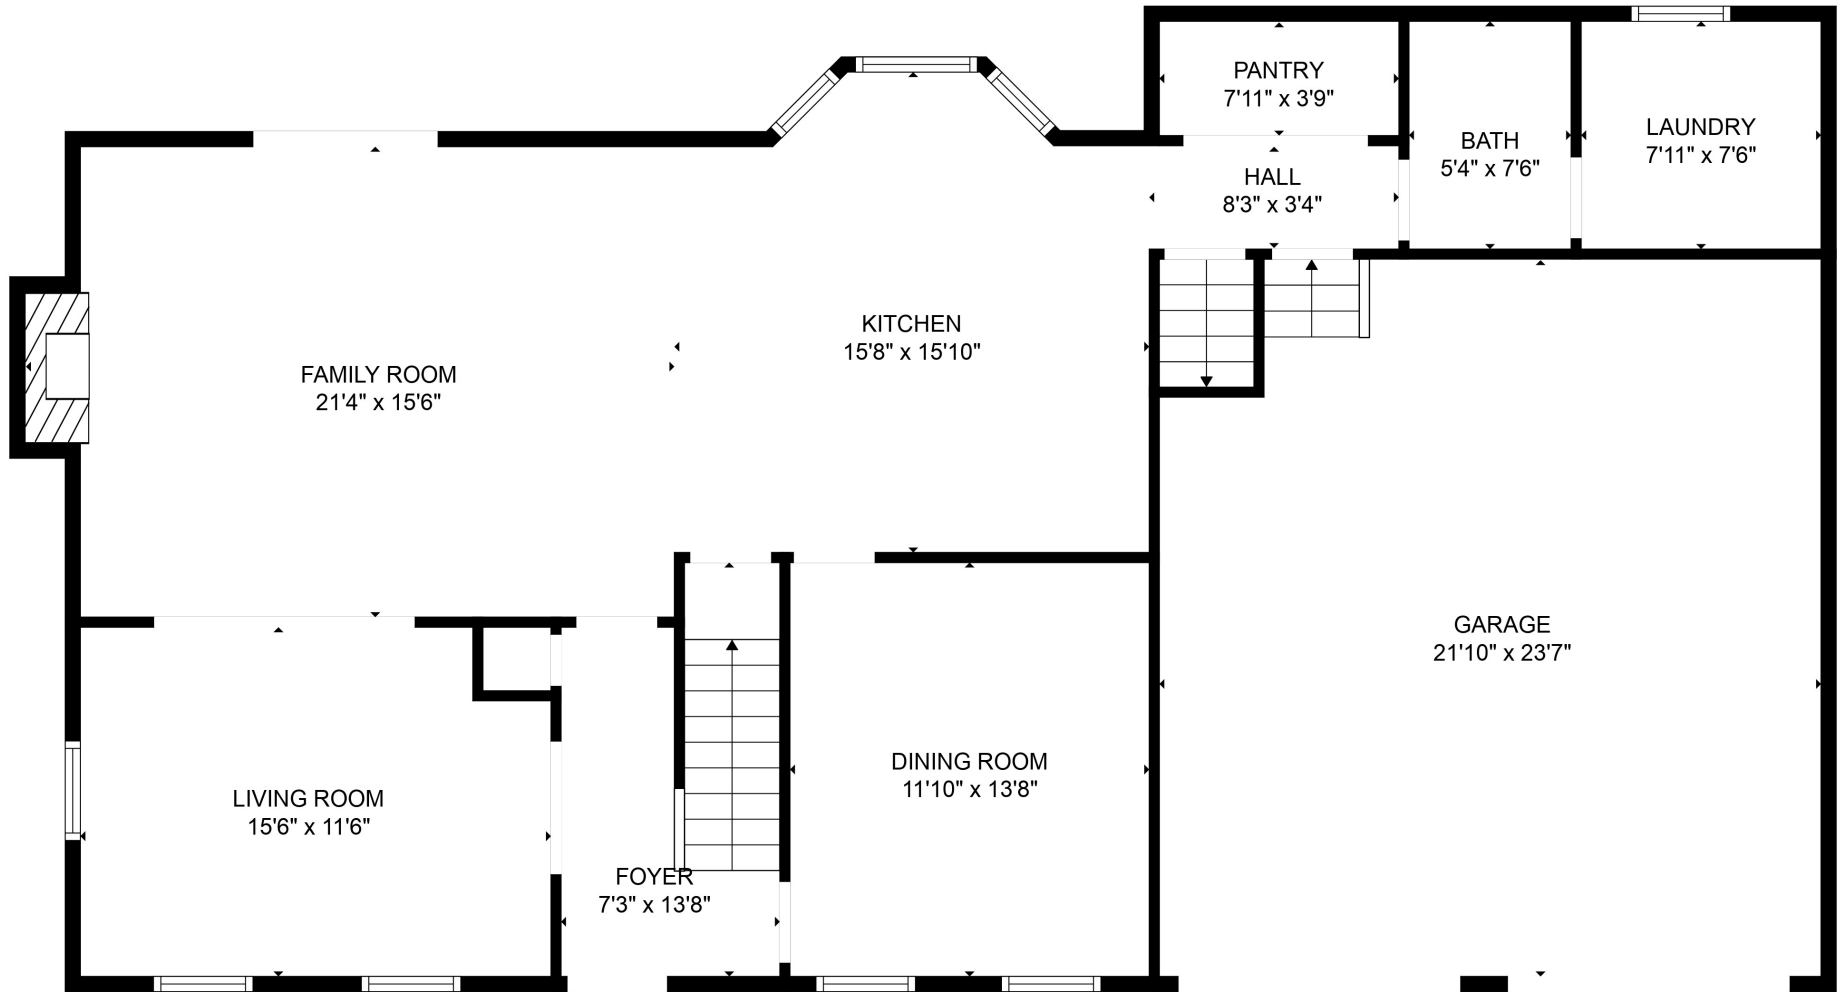

FLOOR 2

FLOOR 1

Total scanned area: 3402 sq. ft

SIZES AND DIMENSIONS ARE APPROXIMATE. ACTUAL MAY VARY.

Total scanned area: 3402 sq. ft

SIZES AND DIMENSIONS ARE APPROXIMATE. ACTUAL MAY VARY.

Total scanned area: 3402 sq. ft

SIZES AND DIMENSIONS ARE APPROXIMATE. ACTUAL MAY VARY.