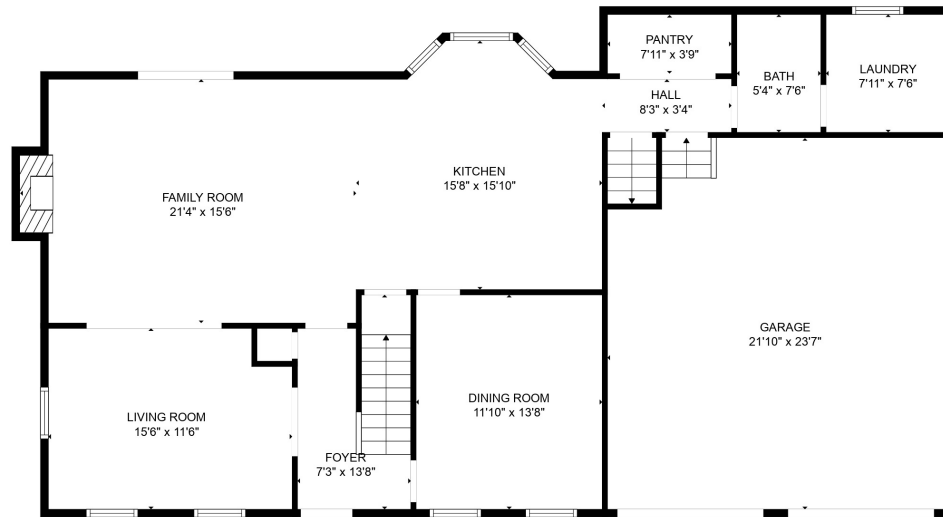

FLOOR 2

FLOOR 1

Total scanned area: 3402 sq. ft

SIZES AND DIMENSIONS ARE APPROXIMATE. ACTUAL MAY VARY.

Total scanned area: 3402 sq. ft

SIZES AND DIMENSIONS ARE APPROXIMATE. ACTUAL MAY VARY.

Total scanned area: 3402 sq. ft

SIZES AND DIMENSIONS ARE APPROXIMATE. ACTUAL MAY VARY.