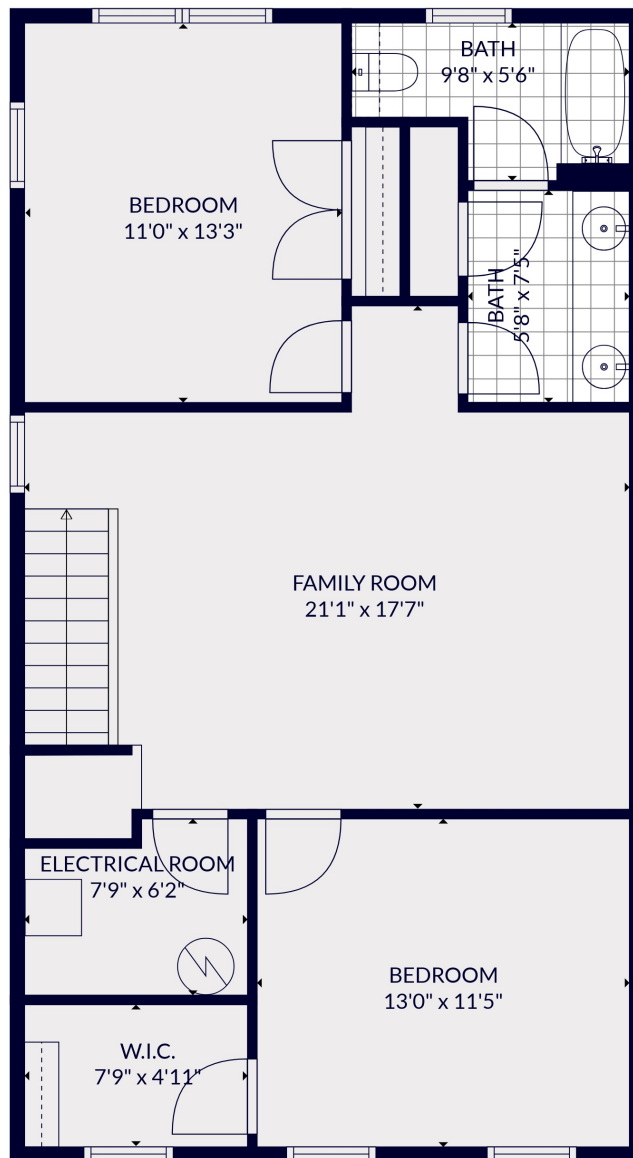

FLOOR 1

FLOOR 2

FLOOR 3

Total scanned area: 2646 sq. ft

Total scanned area: 2646 sq. ft

MEASUREMENTS ARE CALCULATED BY CUBICASA TECHNOLOGY. DEEMED HIGHLY RELIABLE BUT NOT GUARANTEED.

Total scanned area: 2646 sq. ft

MEASUREMENTS ARE CALCULATED BY CUBICASA TECHNOLOGY. DEEMED HIGHLY RELIABLE BUT NOT GUARANTEED.

Total scanned area: 2646 sq. ft

MEASUREMENTS ARE CALCULATED BY CUBICASA TECHNOLOGY. DEEMED HIGHLY RELIABLE BUT NOT GUARANTEED.