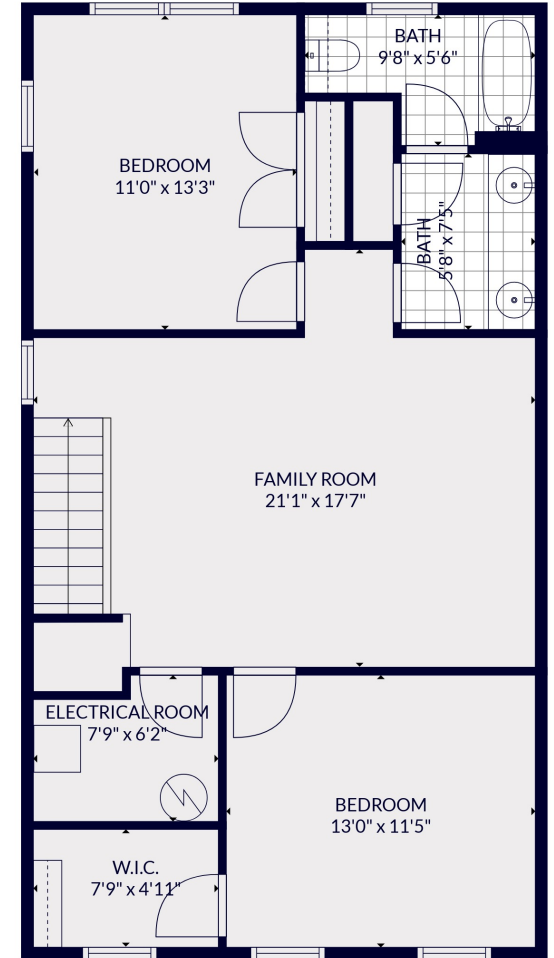

FLOOR 1

FLOOR 2

FLOOR 3

Total scanned area: 2646 sq. ft

Total scanned area: 2646 sq. ft

MEASUREMENTS ARE CALCULATED BY CUBICASA TECHNOLOGY. DEEMED HIGHLY RELIABLE BUT NOT GUARANTEED.

Total scanned area: 2646 sq. ft

MEASUREMENTS ARE CALCULATED BY CUBICASA TECHNOLOGY. DEEMED HIGHLY RELIABLE BUT NOT GUARANTEED.

Total scanned area: 2646 sq. ft

MEASUREMENTS ARE CALCULATED BY CUBICASA TECHNOLOGY. DEEMED HIGHLY RELIABLE BUT NOT GUARANTEED.