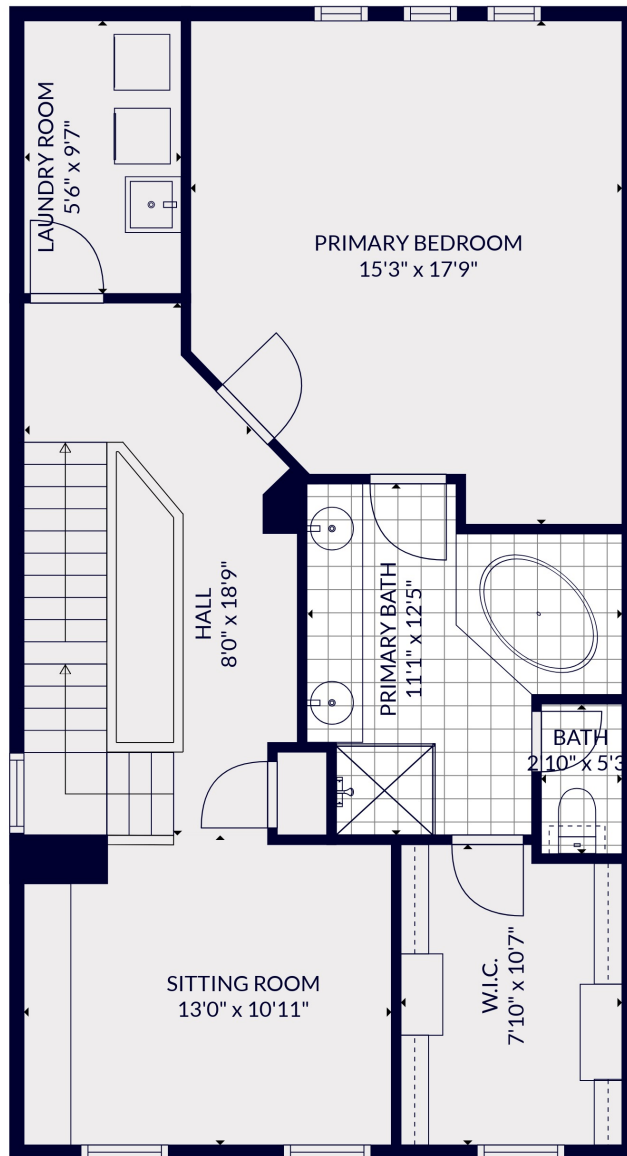

FLOOR 1

FLOOR 2

FLOOR 3

Total scanned area: 2646 sq. ft

Total scanned area: 2646 sq. ft

MEASUREMENTS ARE CALCULATED BY CUBICASA TECHNOLOGY. DEEMED HIGHLY RELIABLE BUT NOT GUARANTEED.

Total scanned area: 2646 sq. ft

MEASUREMENTS ARE CALCULATED BY CUBICASA TECHNOLOGY. DEEMED HIGHLY RELIABLE BUT NOT GUARANTEED.

Total scanned area: 2646 sq. ft

MEASUREMENTS ARE CALCULATED BY CUBICASA TECHNOLOGY. DEEMED HIGHLY RELIABLE BUT NOT GUARANTEED.