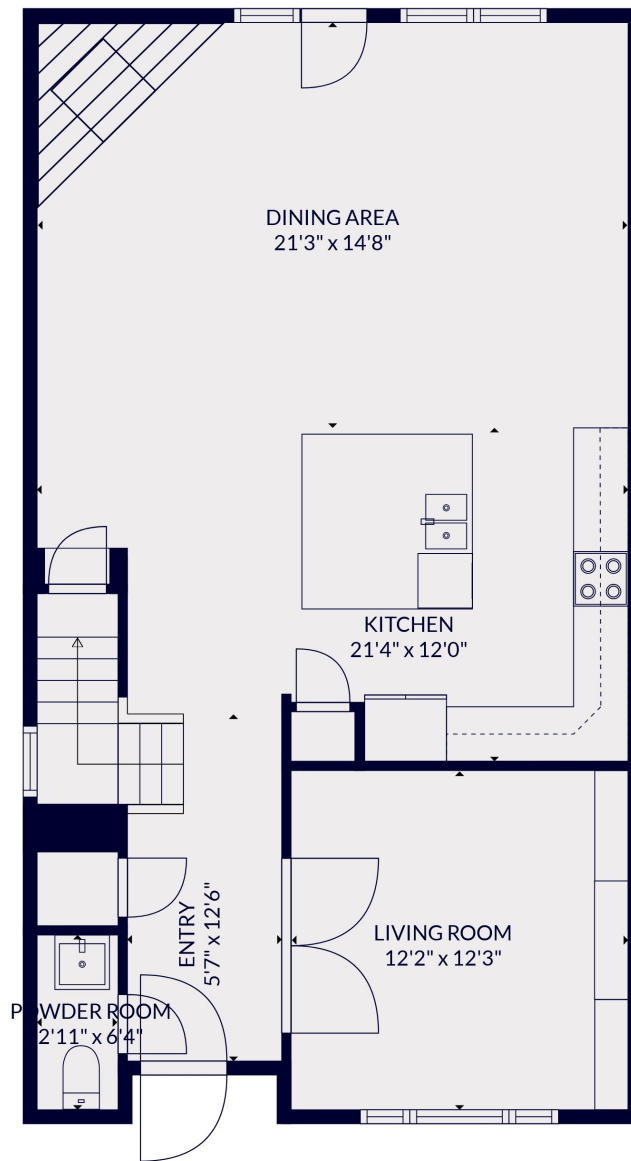

FLOOR 1

FLOOR 2

FLOOR 3

Total scanned area: 2646 sq. ft

Total scanned area: 2646 sq. ft

MEASUREMENTS ARE CALCULATED BY CUBICASA TECHNOLOGY. DEEMED HIGHLY RELIABLE BUT NOT GUARANTEED.

Total scanned area: 2646 sq. ft

MEASUREMENTS ARE CALCULATED BY CUBICASA TECHNOLOGY. DEEMED HIGHLY RELIABLE BUT NOT GUARANTEED.

Total scanned area: 2646 sq. ft

MEASUREMENTS ARE CALCULATED BY CUBICASA TECHNOLOGY. DEEMED HIGHLY RELIABLE BUT NOT GUARANTEED.