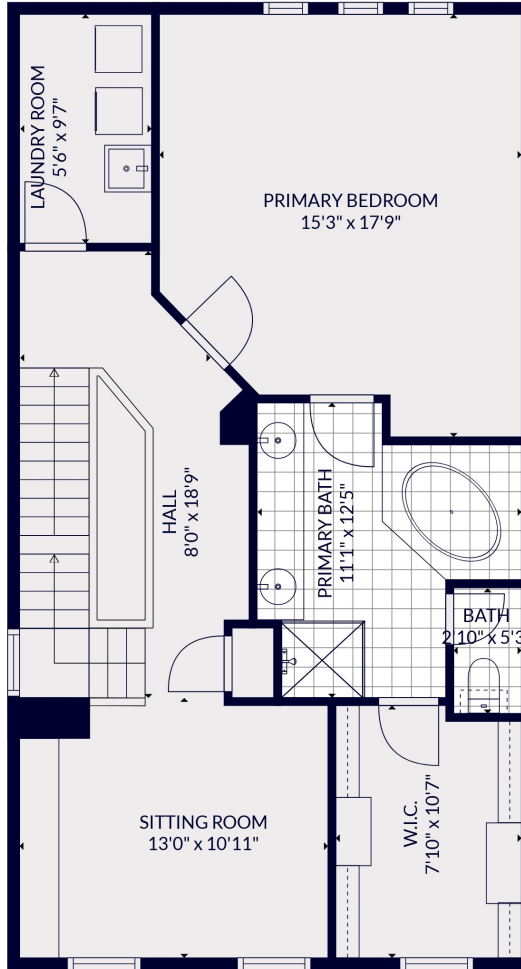

FLOOR 1

FLOOR 2

FLOOR 3

Total scanned area: 2646 sq. ft

Total scanned area: 2646 sq. ft

MEASUREMENTS ARE CALCULATED BY CUBICASA TECHNOLOGY. DEEMED HIGHLY RELIABLE BUT NOT GUARANTEED.

Total scanned area: 2646 sq. ft

MEASUREMENTS ARE CALCULATED BY CUBICASA TECHNOLOGY. DEEMED HIGHLY RELIABLE BUT NOT GUARANTEED.

Total scanned area: 2646 sq. ft

MEASUREMENTS ARE CALCULATED BY CUBICASA TECHNOLOGY. DEEMED HIGHLY RELIABLE BUT NOT GUARANTEED.