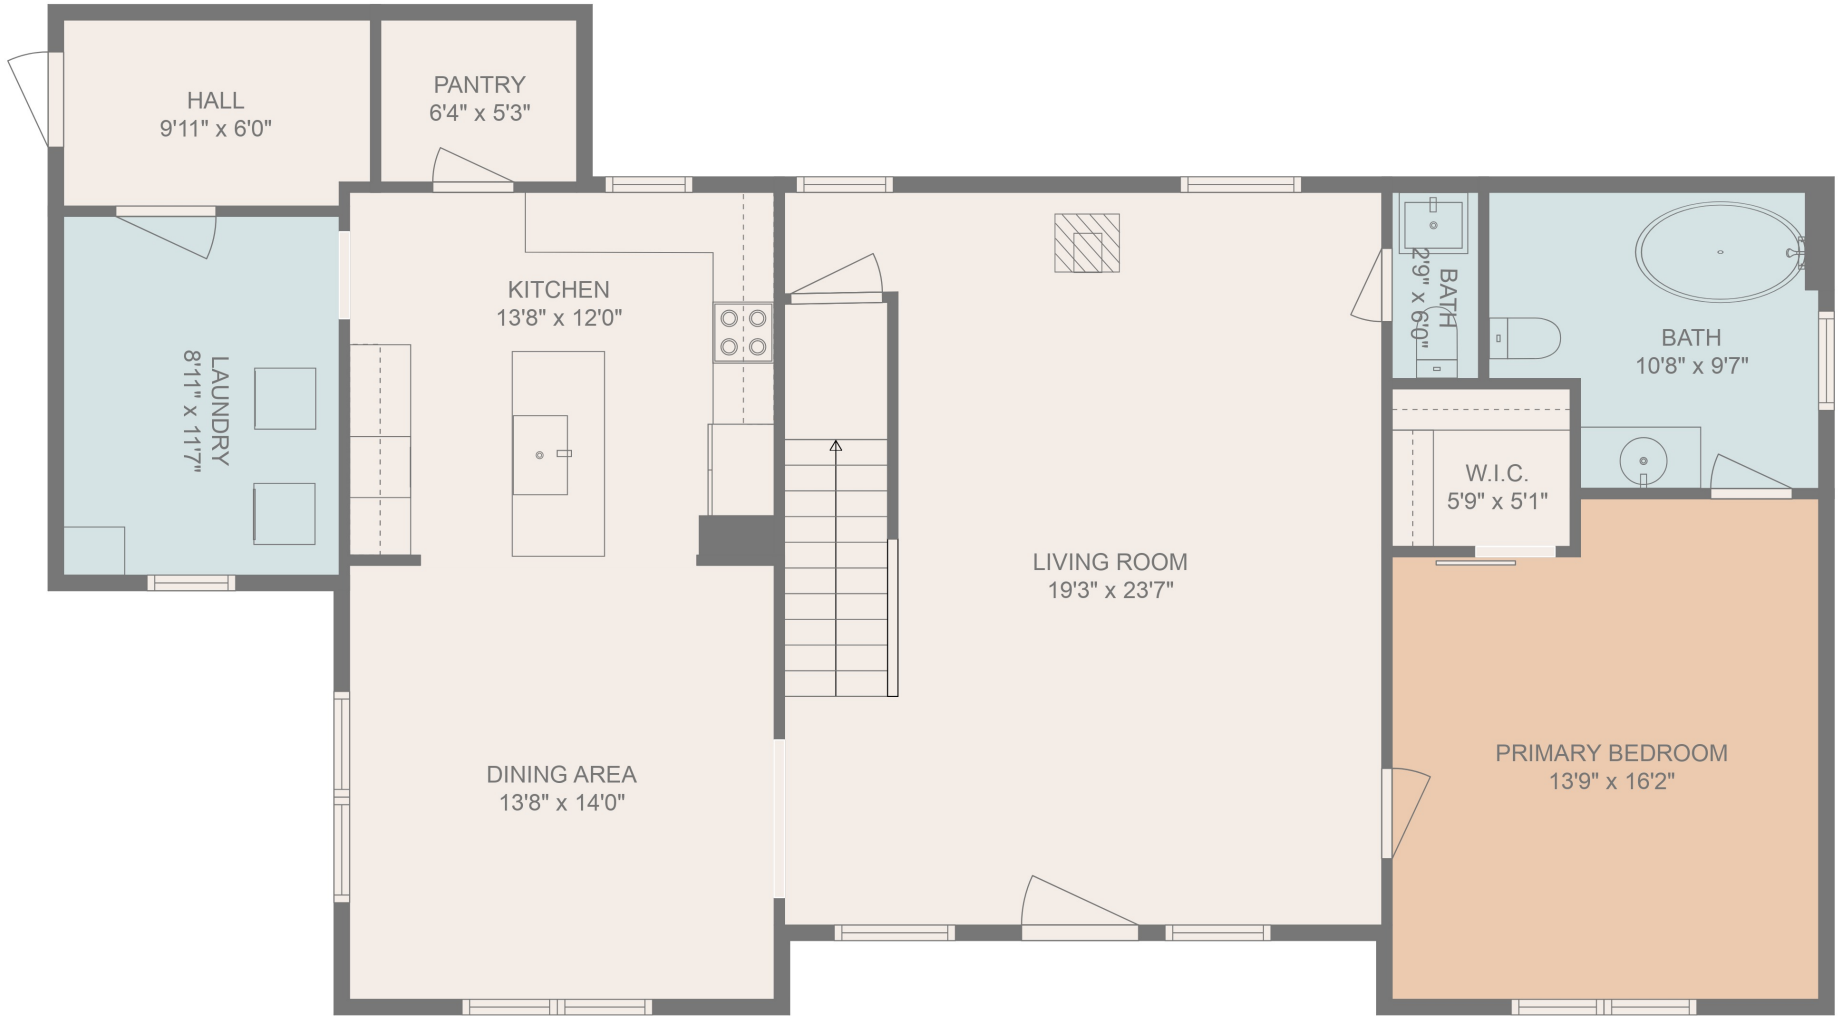

FLOOR 1

FLOOR 2

Total scanned area: 1976 sq. ft

MEASUREMENTS ARE CALCULATED BY CUBICASA TECHNOLOGY. DEEMED HIGHLY RELIABLE BUT NOT GUARANTEED.

Total scanned area: 1976 sq. ft

MEASUREMENTS ARE CALCULATED BY CUBICASA TECHNOLOGY. DEEMED HIGHLY RELIABLE BUT NOT GUARANTEED.

Total scanned area: 1976 sq. ft

MEASUREMENTS ARE CALCULATED BY CUBICASA TECHNOLOGY. DEEMED HIGHLY RELIABLE BUT NOT GUARANTEED.