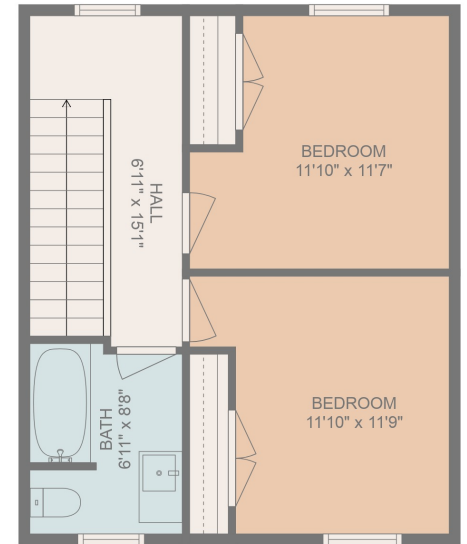

FLOOR 1

FLOOR 2

Total scanned area: 1976 sq. ft

MEASUREMENTS ARE CALCULATED BY CUBICASA TECHNOLOGY. DEEMED HIGHLY RELIABLE BUT NOT GUARANTEED.

Total scanned area: 1976 sq. ft

MEASUREMENTS ARE CALCULATED BY CUBICASA TECHNOLOGY. DEEMED HIGHLY RELIABLE BUT NOT GUARANTEED.

Total scanned area: 1976 sq. ft

MEASUREMENTS ARE CALCULATED BY CUBICASA TECHNOLOGY. DEEMED HIGHLY RELIABLE BUT NOT GUARANTEED.