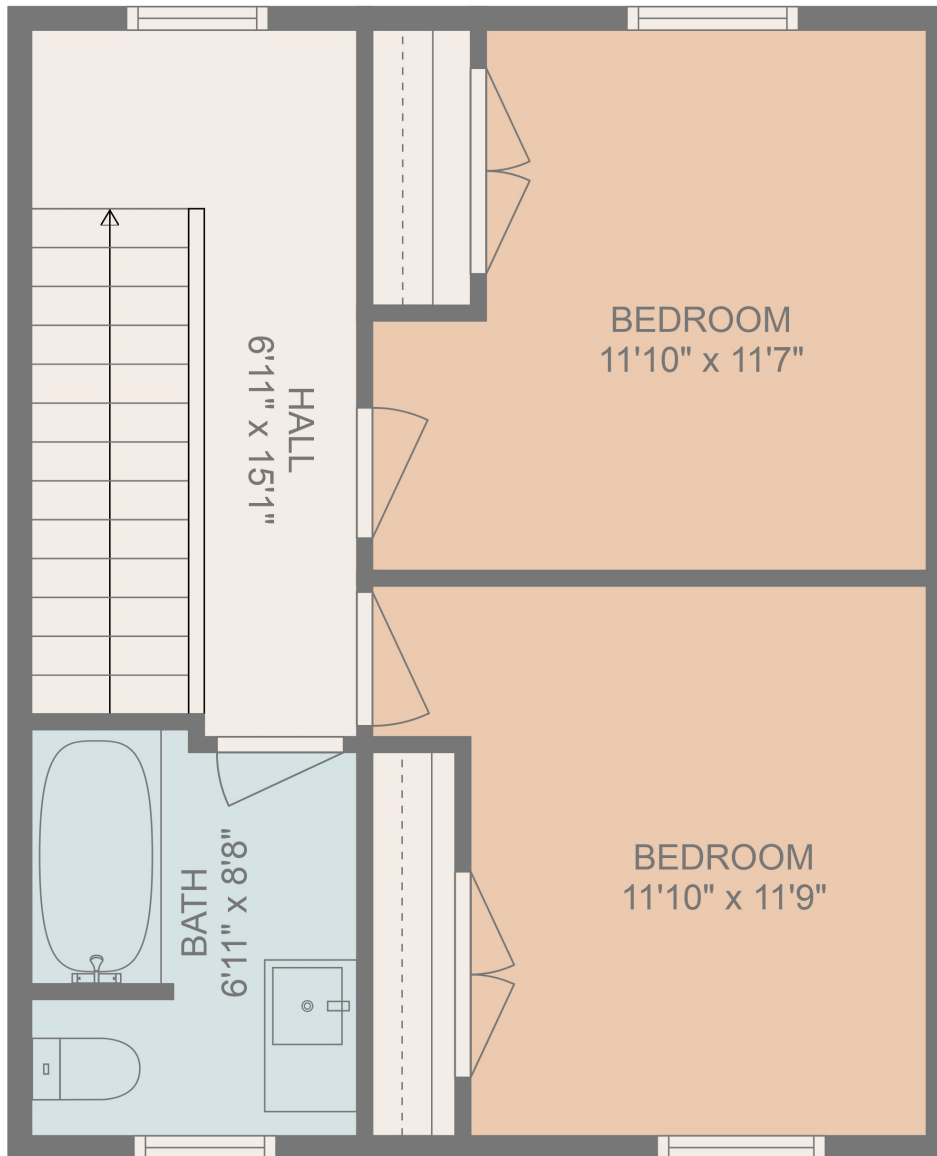

FLOOR 1

FLOOR 2

Total scanned area: 1976 sq. ft

MEASUREMENTS ARE CALCULATED BY CUBICASA TECHNOLOGY. DEEMED HIGHLY RELIABLE BUT NOT GUARANTEED.

Total scanned area: 1976 sq. ft

MEASUREMENTS ARE CALCULATED BY CUBICASA TECHNOLOGY. DEEMED HIGHLY RELIABLE BUT NOT GUARANTEED.

Total scanned area: 1976 sq. ft

MEASUREMENTS ARE CALCULATED BY CUBICASA TECHNOLOGY. DEEMED HIGHLY RELIABLE BUT NOT GUARANTEED.