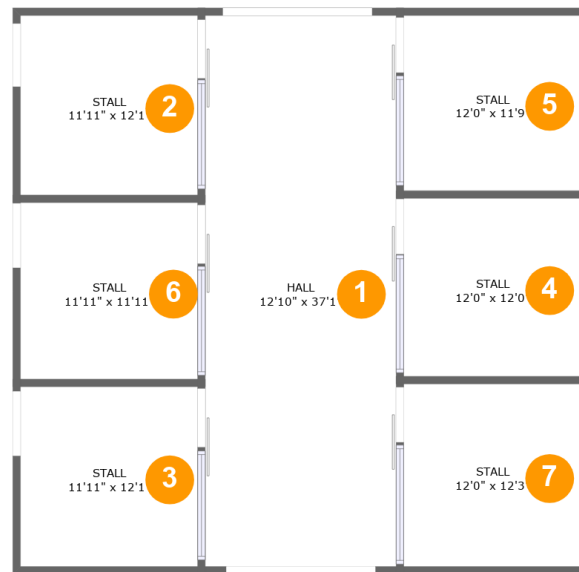

 **0** Gross living area sqft

 **1,477** Total sqft

238 Longfield Road, Fincastle, Botetourt County, Virginia, United States, 24090, Barn 1

Room dimensions

Floor 1

Total sqft: 1477

Living area: 0

#		Dimensions	sqft	Counted as living area
1	Hall	12'10" x 37'1"	476 sq. ft	No
2	Stall	11'11" x 12'1"	144 sq. ft	No
3	Stall	11'11" x 12'1"	144 sq. ft	No
4	Stall	12'0" x 12'0"	143 sq. ft	No
5	Stall	12'0" x 11'9"	141 sq. ft	No
6	Stall	11'11" x 11'11"	142 sq. ft	No
7	Stall	12'0" x 12'3"	147 sq. ft	No

238 Longfield Road, Fincastle, Botetourt County, Virginia, United States, 24090, Barn 1

1 Floor 1 - Hall

Dimensions: 12'10" x 37'1"
Area: 476 sq. ft
Counted as living area: No

Heated: Yes
Finished: Yes
Enclosed: Yes
Contiguous: No
Permitted: Yes
Wet space: No
Addition: No
Conversion: No

2 Floor 1 - Stall

Dimensions: 11'11" x 12'1"
Area: 144 sq. ft
Counted as living area: No

Heated: No
Finished: No
Enclosed: No
Contiguous: Yes
Permitted: Yes
Wet space: No
Addition: No
Conversion: No

238 Longfield Road, Fincastle, Botetourt County,
Virginia, United States, 24090, Barn 1

Dimensions: 12'0" x 12'3"
Area: 147 sq. ft
Counted as living area: No

Heated: Yes
Finished: Yes
Enclosed: Yes
Contiguous: No
Permitted: Yes
Wet space: No
Addition: No
Conversion: No