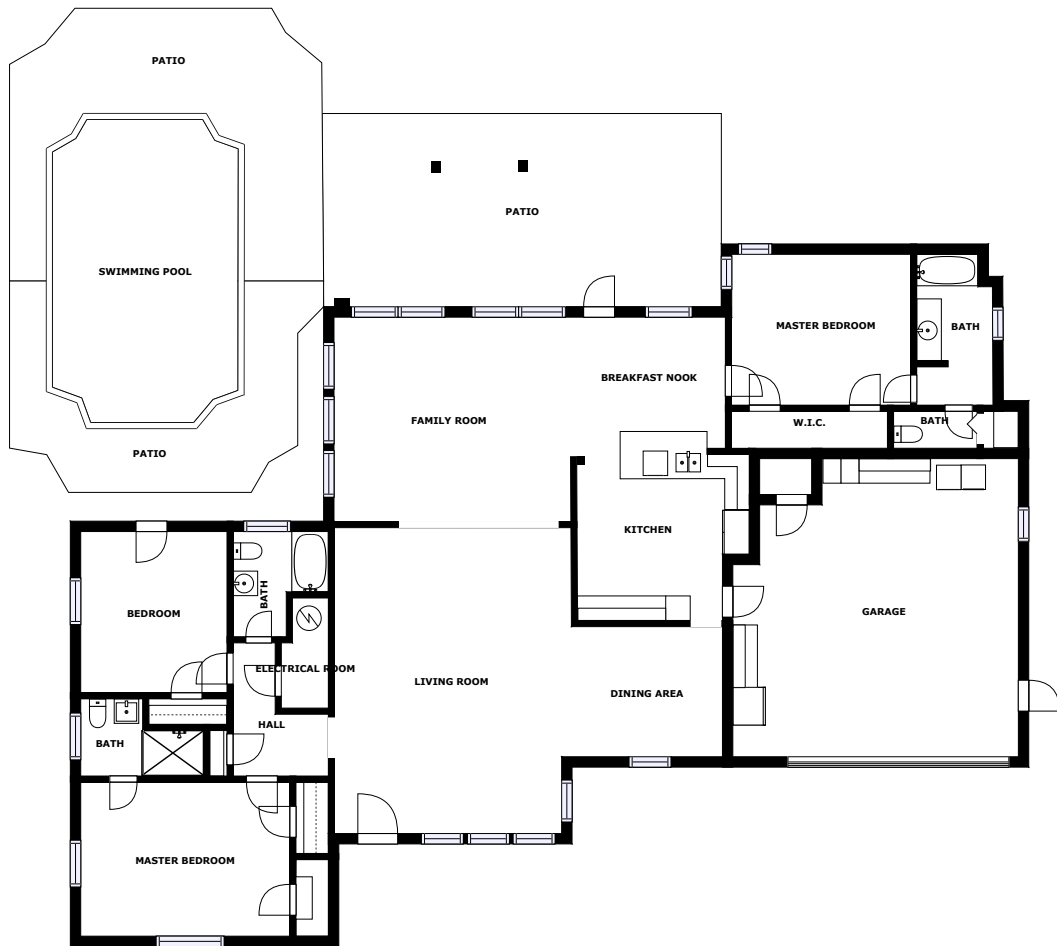

Home report

Powered by CUBICASA

808 Osceola Road

Belleair

Highlights

1 Kitchen

2 Living room

3 Bedroom

4 Bath

25 Doors

22 Windows

Nearby services Data source: Google Maps

Indian Rocks Rd + Ponce
De Leon Blvd, 0.1 mi

ALDI, 1.1 mi

Comprehensive Medical
Health Solutions, 0.2 mi

Belleair Montessori
Academy, 0.1 mi

Alfano's Restaurant, 0.6 mi

Morton Plant Hospital
Heliport, 1.3 mi

Floor plan

Appendix 1: Data sheet

Kitchen - 1	Nook - 1	Nook - Breakfast - 1
Outdoor - 3	Outdoor - Patio - 3	Bath - 4
Bath - Toilet - 1	Room - 1	Room - Electrical - 1
Closet - 1	Closet - WalkIn - 1	Hall - 1
Bedroom - 3	Bedroom - Master - 2	Garage - 1
SwimmingPool - 1	LivingRoom - 2	LivingRoom - Family - 1
Dining - 1	Dining - Open - 1	