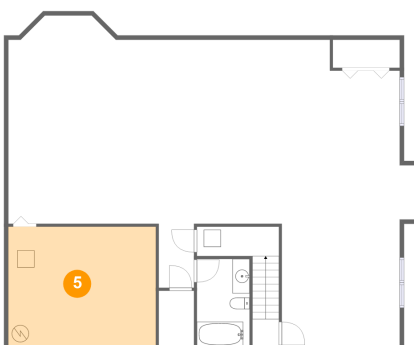

**507 Scarlet Drive, Daleville, Botetourt County,
Virginia, United States, 24083**

3 Floor 1 - Bath

Dimensions: 6'2" x 10'3"
Area: 63 sq. ft
Counted as living area: Yes

Heated: Yes
Finished: Yes
Enclosed: Yes
Contiguous: Yes
Permitted: Yes
Wet space: Yes
Addition: No
Conversion: No

4 Floor 1 - Storage

Dimensions: 4'2" x 6'7"
Area: 27 sq. ft
Counted as living area: No

Heated: No
Finished: No
Enclosed: No
Contiguous: No
Permitted: Yes
Wet space: No
Addition: No
Conversion: No

5 Floor 1 - Room