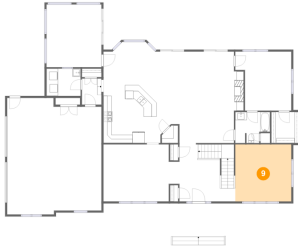

507 Scarlet Drive, Daleville, Botetourt County, Virginia, United States, 24083

9 Floor 2 - Living Room

Dimensions: 13'10" x 14'1"
Area: 194 sq. ft
Counted as living area: Yes

Heated: Yes
Finished: Yes
Enclosed: Yes
Contiguous: Yes
Permitted: Yes
Wet space: No
Addition: No
Conversion: No

10 Floor 2 - Room