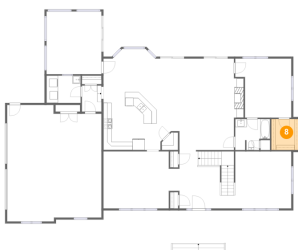

Dimensions: 6'9" x 7'7"
Area: 52 sq. ft
Counted as living area: Yes

Heated: Yes
Finished: Yes
Enclosed: Yes
Contiguous: Yes
Permitted: Yes
Wet space: No
Addition: No
Conversion: No