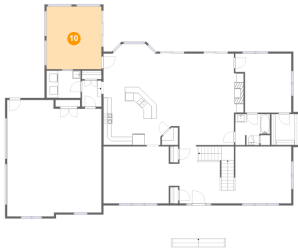

Dimensions: 13'7" x 15'5"
Area: 209 sq. ft
Counted as living area: Yes

Heated: Yes
Finished: Yes
Enclosed: Yes
Contiguous: Yes
Permitted: Yes
Wet space: No
Addition: No
Conversion: No

11 Floor 2 - Entry