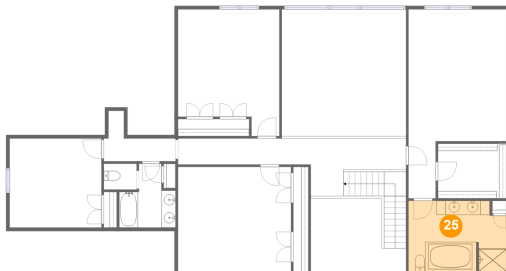

25 Floor 3 - Bath

Dimensions: 13'10" x 9'11"
Area: 131 sq. ft
Counted as living area: Yes

Heated: Yes
Finished: Yes
Enclosed: Yes
Contiguous: Yes
Permitted: Yes
Wet space: Yes
Addition: No
Conversion: No