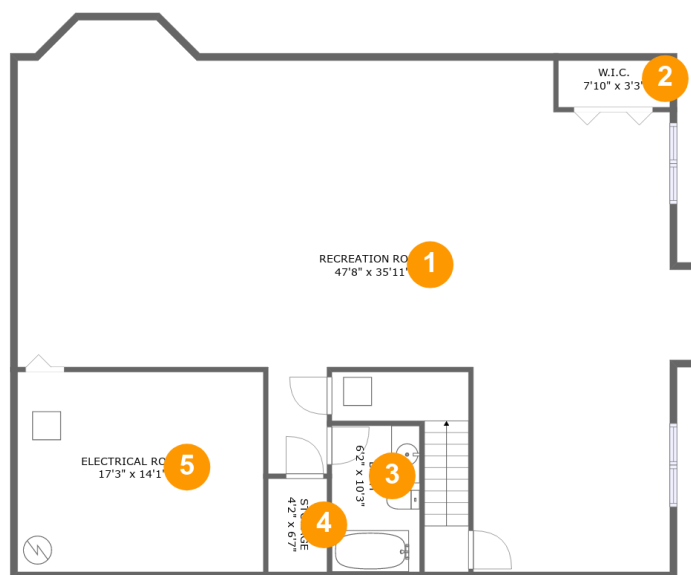

507 Scarlet Drive, Daleville, Botetourt County, Virginia, United States, 24083

Room dimensions

Floor 1

Total sqft: 1767 Living area: 1476

#		Dimensions	sqft	Counted as living area
1	Recreation Room	47'8" x 35'11"	1222 sq. ft	Yes
2	Cl	7'10" x 3'3"	26 sq. ft	Yes
3	Bath	6'2" x 10'3"	63 sq. ft	Yes
4	Storage	4'2" x 6'7"	27 sq. ft	No
5	Room	17'3" x 14'1"	243 sq. ft	No

507 Scarlet Drive, Daleville, Botetourt County, Virginia, United States, 24083

Room dimensions

Floor 2

Total sqft: 4116 Living area: 2178

#		Dimensions	sqft	Counted as living area
6	Kitchen	14'1" x 17'4"	243 sq. ft	Yes
7	Pantry	4'0" x 4'4"	15 sq. ft	Yes
8	Cl	6'9" x 7'7"	52 sq. ft	Yes
9	Living Room	13'10" x 14'1"	194 sq. ft	Yes
10	Room	13'7" x 15'5"	209 sq. ft	Yes
11	Entry	13'9" x 14'5"	192 sq. ft	Yes
12	Dining Room	18'9" x 14'1"	240 sq. ft	Yes
13	Outdoor	31'10" x 35'6"	1112 sq. ft	No
14	Hall	4'10" x 6'5"	31 sq. ft	Yes
15	Utility	8'5" x 6'9"	57 sq. ft	Yes
16	Outdoor	12'9" x 8'2"	131 sq. ft	No

**507 Scarlet Drive, Daleville, Botetourt County,
Virginia, United States, 24083**

24 Floor 3 - Open To Below

Dimensions: 13'5" x 10'3"
Area: 114 sq. ft
Counted as living area: No

Heated: No
Finished: No
Enclosed: No
Contiguous: Yes
Permitted: No
Wet space: No
Addition: No
Conversion: No