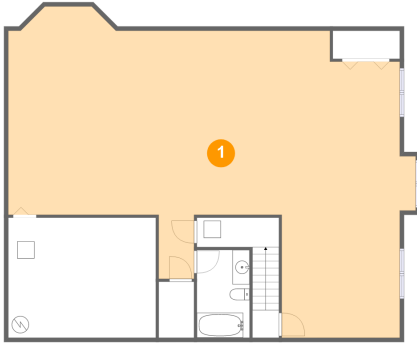

#		Dimensions	sqft	Counted as living area
34	Open To Below	17'7" x 17'10"	313 sq. ft	No

507 Scarlet Drive, Daleville, Botetourt County, Virginia, United States, 24083

1 Floor 1 - Recreation Room

Dimensions: 47'8" x 35'11"
Area: 1222 sq. ft
Counted as living area: Yes