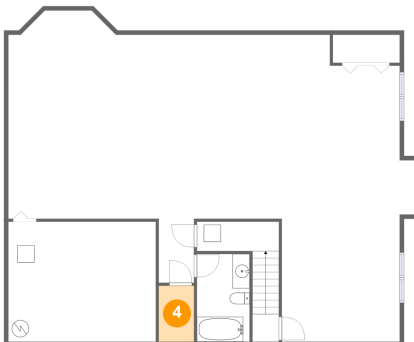

4 Floor 1 - Storage

Dimensions: 4'2" x 6'7"
Area: 27 sq. ft
Counted as living area: No

Heated: No
Finished: No
Enclosed: No
Contiguous: No
Permitted: Yes
Wet space: No
Addition: No
Conversion: No