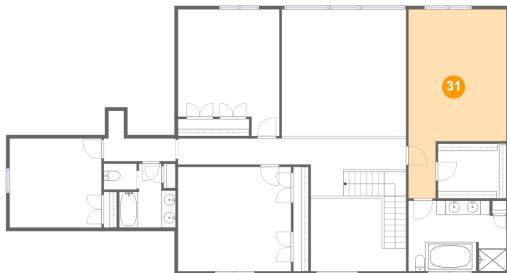

31 Floor 3 - Bedroom

Dimensions: 13'10" x 26'8"
Area: 287 sq. ft
Counted as living area: Yes

Heated: Yes
Finished: Yes
Enclosed: Yes
Contiguous: Yes
Permitted: Yes
Wet space: No
Addition: No
Conversion: No