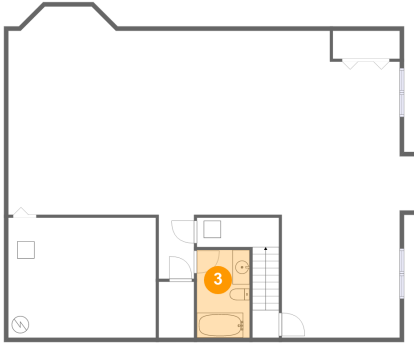

**507 Scarlet Drive, Daleville, Botetourt County,
Virginia, United States, 24083**

3 Floor 1 - Bath

Dimensions: 6'2" x 10'3"
Area: 63 sq. ft
Counted as living area: Yes

Heated: Yes
Finished: Yes
Enclosed: Yes
Contiguous: Yes
Permitted: Yes
Wet space: Yes
Addition: No
Conversion: No