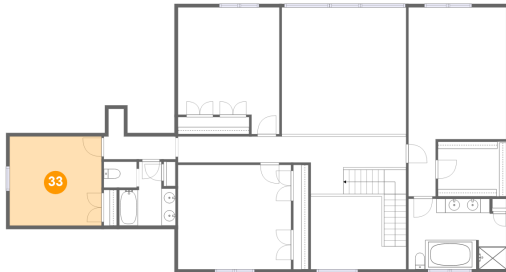

**507 Scarlet Drive, Daleville, Botetourt County,
Virginia, United States, 24083**

33 Floor 3 - Bedroom

Dimensions: 12'11" x 12'7"
Area: 163 sq. ft
Counted as living area: Yes

Heated: Yes
Finished: Yes
Enclosed: Yes
Contiguous: Yes
Permitted: Yes
Wet space: No
Addition: No
Conversion: No