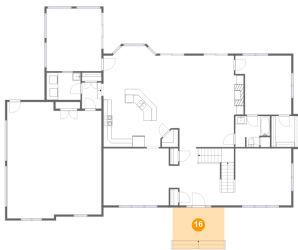

Dimensions: 12'9" x 8'2"
Area: 131 sq. ft
Counted as living area: No

Heated: No
Finished: Yes
Enclosed: No
Contiguous: Yes
Permitted: Yes
Wet space: No
Addition: No
Conversion: No

17 Floor 2 - Garage