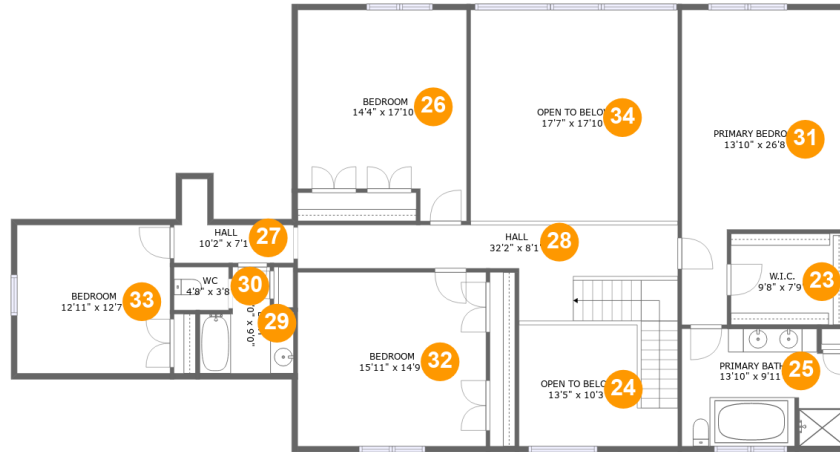

507 Scarlet Drive, Daleville, Botetourt County, Virginia, United States, 24083

Room dimensions

Floor 2

Total sqft: 4116 Living area: 2178

#		Dimensions	sqft	Counted as living area
6	Kitchen	14'1" x 17'4"	243 sq. ft	Yes
7	Pantry	4'0" x 4'4"	15 sq. ft	Yes
8	Cl	6'9" x 7'7"	52 sq. ft	Yes
9	Living Room	13'10" x 14'1"	194 sq. ft	Yes
10	Room	13'7" x 15'5"	209 sq. ft	Yes
11	Entry	13'9" x 14'5"	192 sq. ft	Yes
12	Dining Room	18'9" x 14'1"	240 sq. ft	Yes
13	Outdoor	31'10" x 35'6"	1112 sq. ft	No
14	Hall	4'10" x 6'5"	31 sq. ft	Yes
15	Utility	8'5" x 6'9"	57 sq. ft	Yes
16	Outdoor	12'9" x 8'2"	131 sq. ft	No

507 Scarlet Drive, Daleville, Botetourt County, Virginia, United States, 24083

Room dimensions

Floor 3

Total sqft: 2128 Living area: 1685

#		Dimensions	sqft	Counted as living area
23	Cl	9'8" x 7'9"	74 sq. ft	Yes
24	Open To Below	13'5" x 10'3"	114 sq. ft	No
25	Bath	13'10" x 9'11"	131 sq. ft	Yes
26	Bedroom	14'4" x 17'10"	227 sq. ft	Yes
27	Hall	10'2" x 7'1"	41 sq. ft	Yes
28	Hall	32'2" x 8'1"	212 sq. ft	Yes
29	Bath	8'0" x 9'0"	53 sq. ft	Yes
30	Bath	4'8" x 3'8"	17 sq. ft	Yes
31	Bedroom	13'10" x 26'8"	287 sq. ft	Yes
32	Bedroom	15'11" x 14'9"	235 sq. ft	Yes
33	Bedroom	12'11" x 12'7"	163 sq. ft	Yes

12 Floor 2 - Dining Room

Dimensions: 18'9" x 14'1"
Area: 240 sq. ft
Counted as living area: Yes

Heated: Yes
Finished: Yes
Enclosed: Yes
Contiguous: Yes
Permitted: Yes
Wet space: No
Addition: No
Conversion: No

**507 Scarlet Drive, Daleville, Botetourt County,
Virginia, United States, 24083**

24 Floor 3 - Open To Below

Dimensions: 13'5" x 10'3"
Area: 114 sq. ft
Counted as living area: No

Heated: No
Finished: No
Enclosed: No
Contiguous: Yes
Permitted: No
Wet space: No
Addition: No
Conversion: No