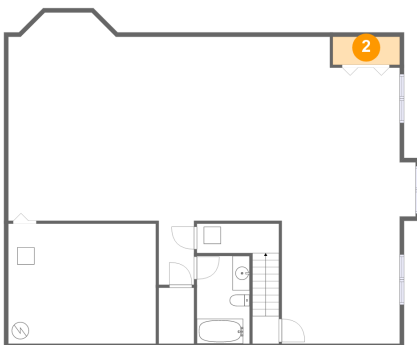

2 Floor 1 - Cl

Dimensions: 7'10" x 3'3"
Area: 26 sq. ft
Counted as living area: Yes

Heated: Yes
Finished: Yes
Enclosed: Yes
Contiguous: Yes
Permitted: Yes
Wet space: No
Addition: No
Conversion: No