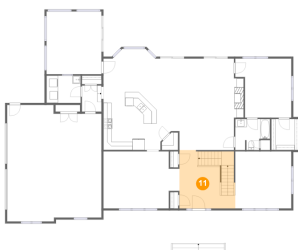

9 Floor 2 - Living Room

Dimensions: 13'10" x 14'1"
Area: 194 sq. ft
Counted as living area: Yes

Heated: Yes
Finished: Yes
Enclosed: Yes
Contiguous: Yes
Permitted: Yes
Wet space: No
Addition: No
Conversion: No

10 Floor 2 - Room

Dimensions: 13'7" x 15'5"
Area: 209 sq. ft
Counted as living area: Yes

Heated: Yes
Finished: Yes
Enclosed: Yes
Contiguous: Yes
Permitted: Yes
Wet space: No
Addition: No
Conversion: No

11 Floor 2 - Entry