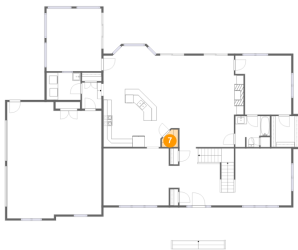

Dimensions: 4'0" x 4'4"
Area: 15 sq. ft
Counted as living area: Yes

Heated: Yes
Finished: Yes
Enclosed: Yes
Contiguous: Yes
Permitted: Yes
Wet space: No
Addition: No
Conversion: No

8 Floor 2 - Cl