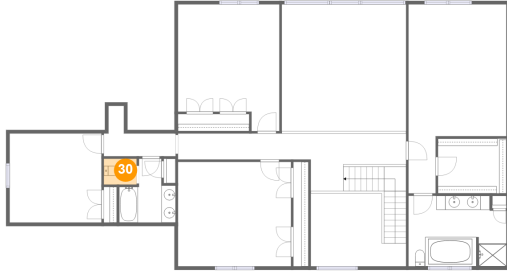

507 Scarlet Drive, Daleville, Botetourt County, Virginia, United States, 24083

30 Floor 3 - Bath

Dimensions: 4'8" x 3'8"
Area: 17 sq. ft
Counted as living area: Yes

Heated: Yes
Finished: Yes
Enclosed: Yes
Contiguous: Yes
Permitted: Yes
Wet space: Yes
Addition: No
Conversion: No