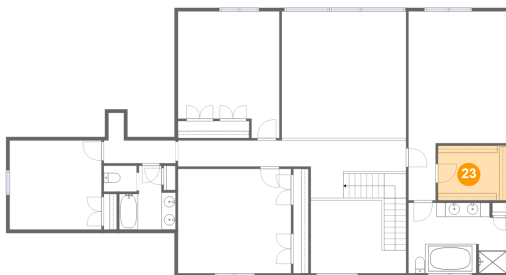

23 Floor 3 - Cl

Dimensions: 9'8" x 7'9"
Area: 74 sq. ft
Counted as living area: Yes

Heated: Yes
Finished: Yes
Enclosed: Yes
Contiguous: Yes
Permitted: Yes
Wet space: No
Addition: No
Conversion: No