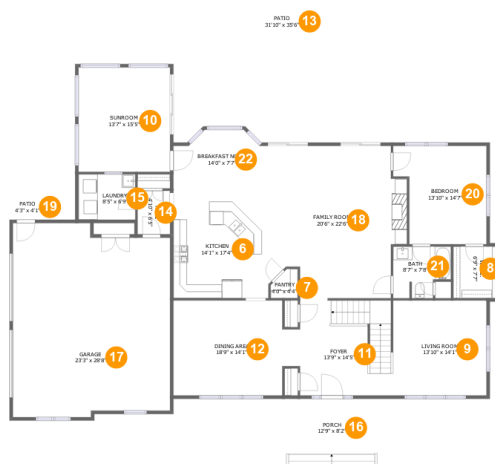

507 Scarlet Drive, Daleville, Botetourt County, Virginia, United States, 24083

Room dimensions

Floor 1

Total sqft: 1767 Living area: 1476

#		Dimensions	sqft	Counted as living area
1	Recreation Room	47'8" x 35'11"	1222 sq. ft	Yes
2	Cl	7'10" x 3'3"	26 sq. ft	Yes
3	Bath	6'2" x 10'3"	63 sq. ft	Yes
4	Storage	4'2" x 6'7"	27 sq. ft	No
5	Room	17'3" x 14'1"	243 sq. ft	No

507 Scarlet Drive, Daleville, Botetourt County, Virginia, United States, 24083

Room dimensions

Floor 2

Total sqft: 4116 Living area: 2178

#		Dimensions	sqft	Counted as living area
6	Kitchen	14'1" x 17'4"	243 sq. ft	Yes
7	Pantry	4'0" x 4'4"	15 sq. ft	Yes
8	Cl	6'9" x 7'7"	52 sq. ft	Yes
9	Living Room	13'10" x 14'1"	194 sq. ft	Yes
10	Room	13'7" x 15'5"	209 sq. ft	Yes
11	Entry	13'9" x 14'5"	192 sq. ft	Yes
12	Dining Room	18'9" x 14'1"	240 sq. ft	Yes
13	Outdoor	31'10" x 35'6"	1112 sq. ft	No
14	Hall	4'10" x 6'5"	31 sq. ft	Yes
15	Utility	8'5" x 6'9"	57 sq. ft	Yes
16	Outdoor	12'9" x 8'2"	131 sq. ft	No