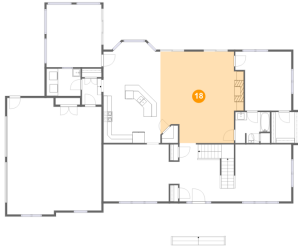

507 Scarlet Drive, Daleville, Botetourt County, Virginia, United States, 24083

18 Floor 2 - Living Room

Dimensions: 20'6" x 22'6"
Area: 413 sq. ft
Counted as living area: Yes

Heated: Yes
Finished: Yes
Enclosed: Yes
Contiguous: Yes
Permitted: Yes
Wet space: No
Addition: No
Conversion: No

19 Floor 2 - Outdoor