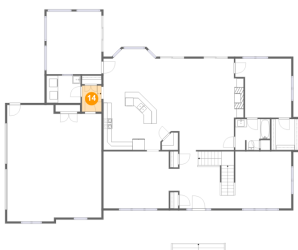

Dimensions: 4'10" x 6'5"
Area: 31 sq. ft
Counted as living area: Yes

Heated: Yes
Finished: Yes
Enclosed: Yes
Contiguous: Yes
Permitted: Yes
Wet space: No
Addition: No
Conversion: No