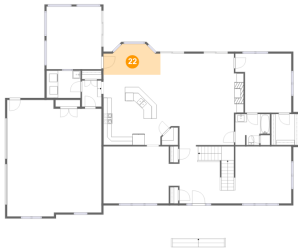

Dimensions: 8'7" x 7'8"
Area: 57 sq. ft
Counted as living area: Yes

Heated: Yes
Finished: Yes
Enclosed: Yes
Contiguous: Yes
Permitted: Yes
Wet space: Yes
Addition: No
Conversion: No

22 Floor 2 - Nook

Dimensions: 14'0" x 7'7"
Area: 93 sq. ft
Counted as living area: Yes