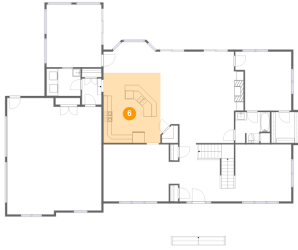

507 Scarlet Drive, Daleville, Botetourt County, Virginia, United States, 24083

6 Floor 2 - Kitchen

Dimensions: 14'1" x 17'4"
Area: 243 sq. ft
Counted as living area: Yes

Heated: Yes
Finished: Yes
Enclosed: Yes
Contiguous: Yes
Permitted: Yes
Wet space: No
Addition: No
Conversion: No

7 Floor 2 - Pantry