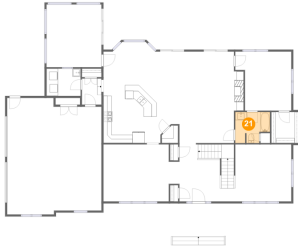

**507 Scarlet Drive, Daleville, Botetourt County,
Virginia, United States, 24083**

21 Floor 2 - Bath

Dimensions: 8'7" x 7'8"
Area: 57 sq. ft
Counted as living area: Yes

Heated: Yes
Finished: Yes
Enclosed: Yes
Contiguous: Yes
Permitted: Yes
Wet space: Yes
Addition: No
Conversion: No

22 Floor 2 - Nook