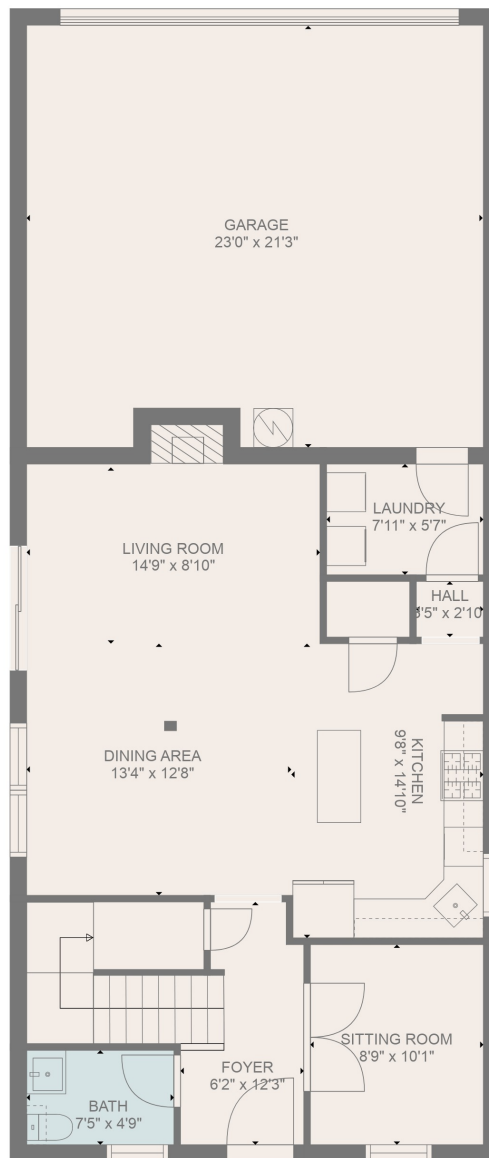

FLOOR 1

FLOOR 2

Total scanned area: 2317 sq. ft

MEASUREMENTS ARE DEEMED HIGHLY RELIABLE BUT NOT GUARANTEED

Total scanned area: 2317 sq. ft

MEASUREMENTS ARE DEEMED HIGHLY RELIABLE BUT NOT GUARANTEED

Total scanned area: 2317 sq. ft