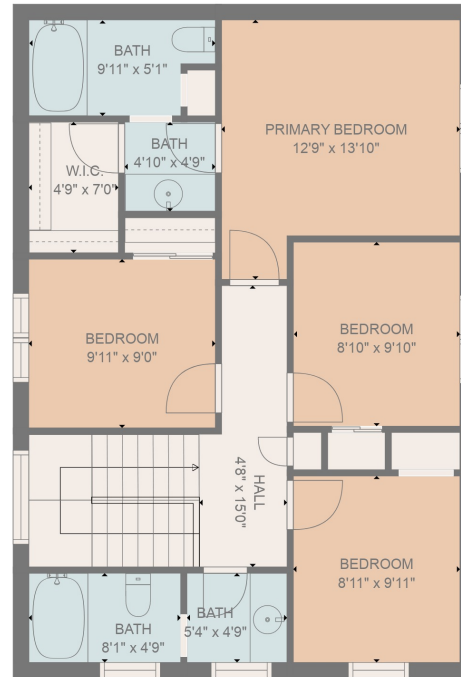

FLOOR 1

FLOOR 2

Total scanned area: 2317 sq. ft

MEASUREMENTS ARE DEEMED HIGHLY RELIABLE BUT NOT GUARANTEED

Total scanned area: 2317 sq. ft

MEASUREMENTS ARE DEEMED HIGHLY RELIABLE BUT NOT GUARANTEED

Total scanned area: 2317 sq. ft