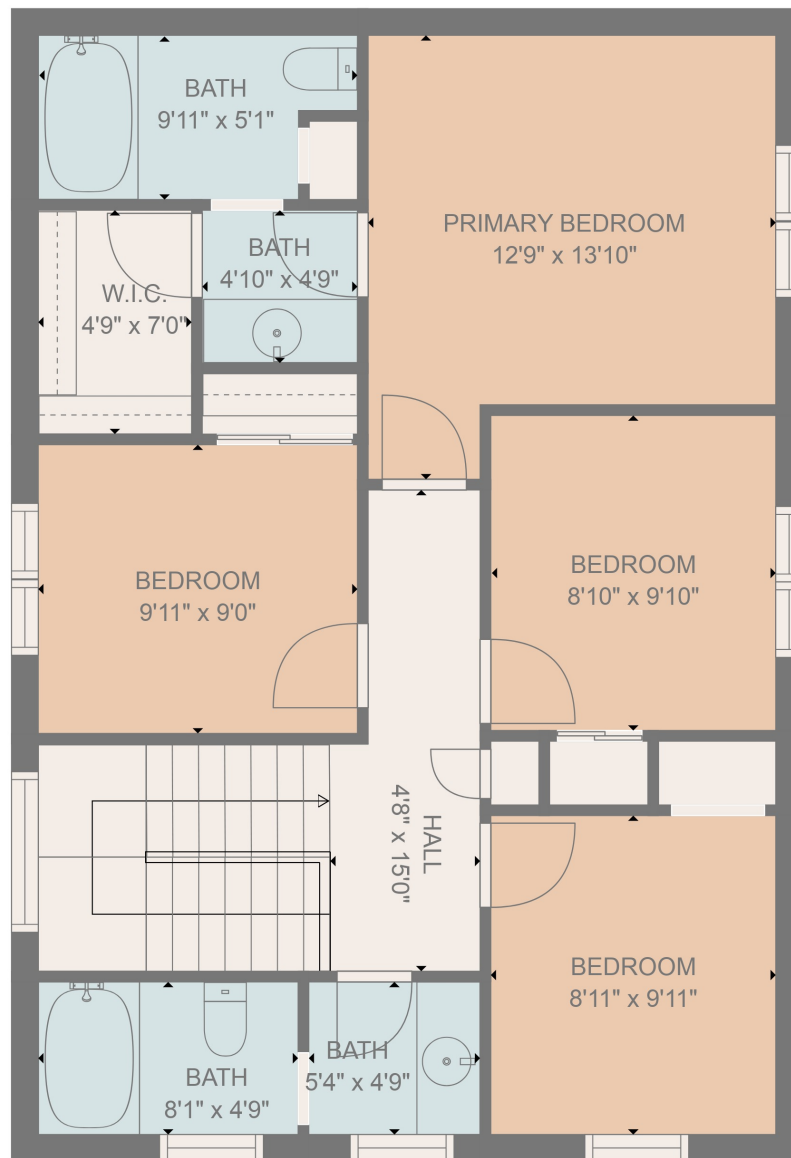

FLOOR 1

FLOOR 2

Total scanned area: 2317 sq. ft

MEASUREMENTS ARE DEEMED HIGHLY RELIABLE BUT NOT GUARANTEED

Total scanned area: 2317 sq. ft

MEASUREMENTS ARE DEEMED HIGHLY RELIABLE BUT NOT GUARANTEED

Total scanned area: 2317 sq. ft