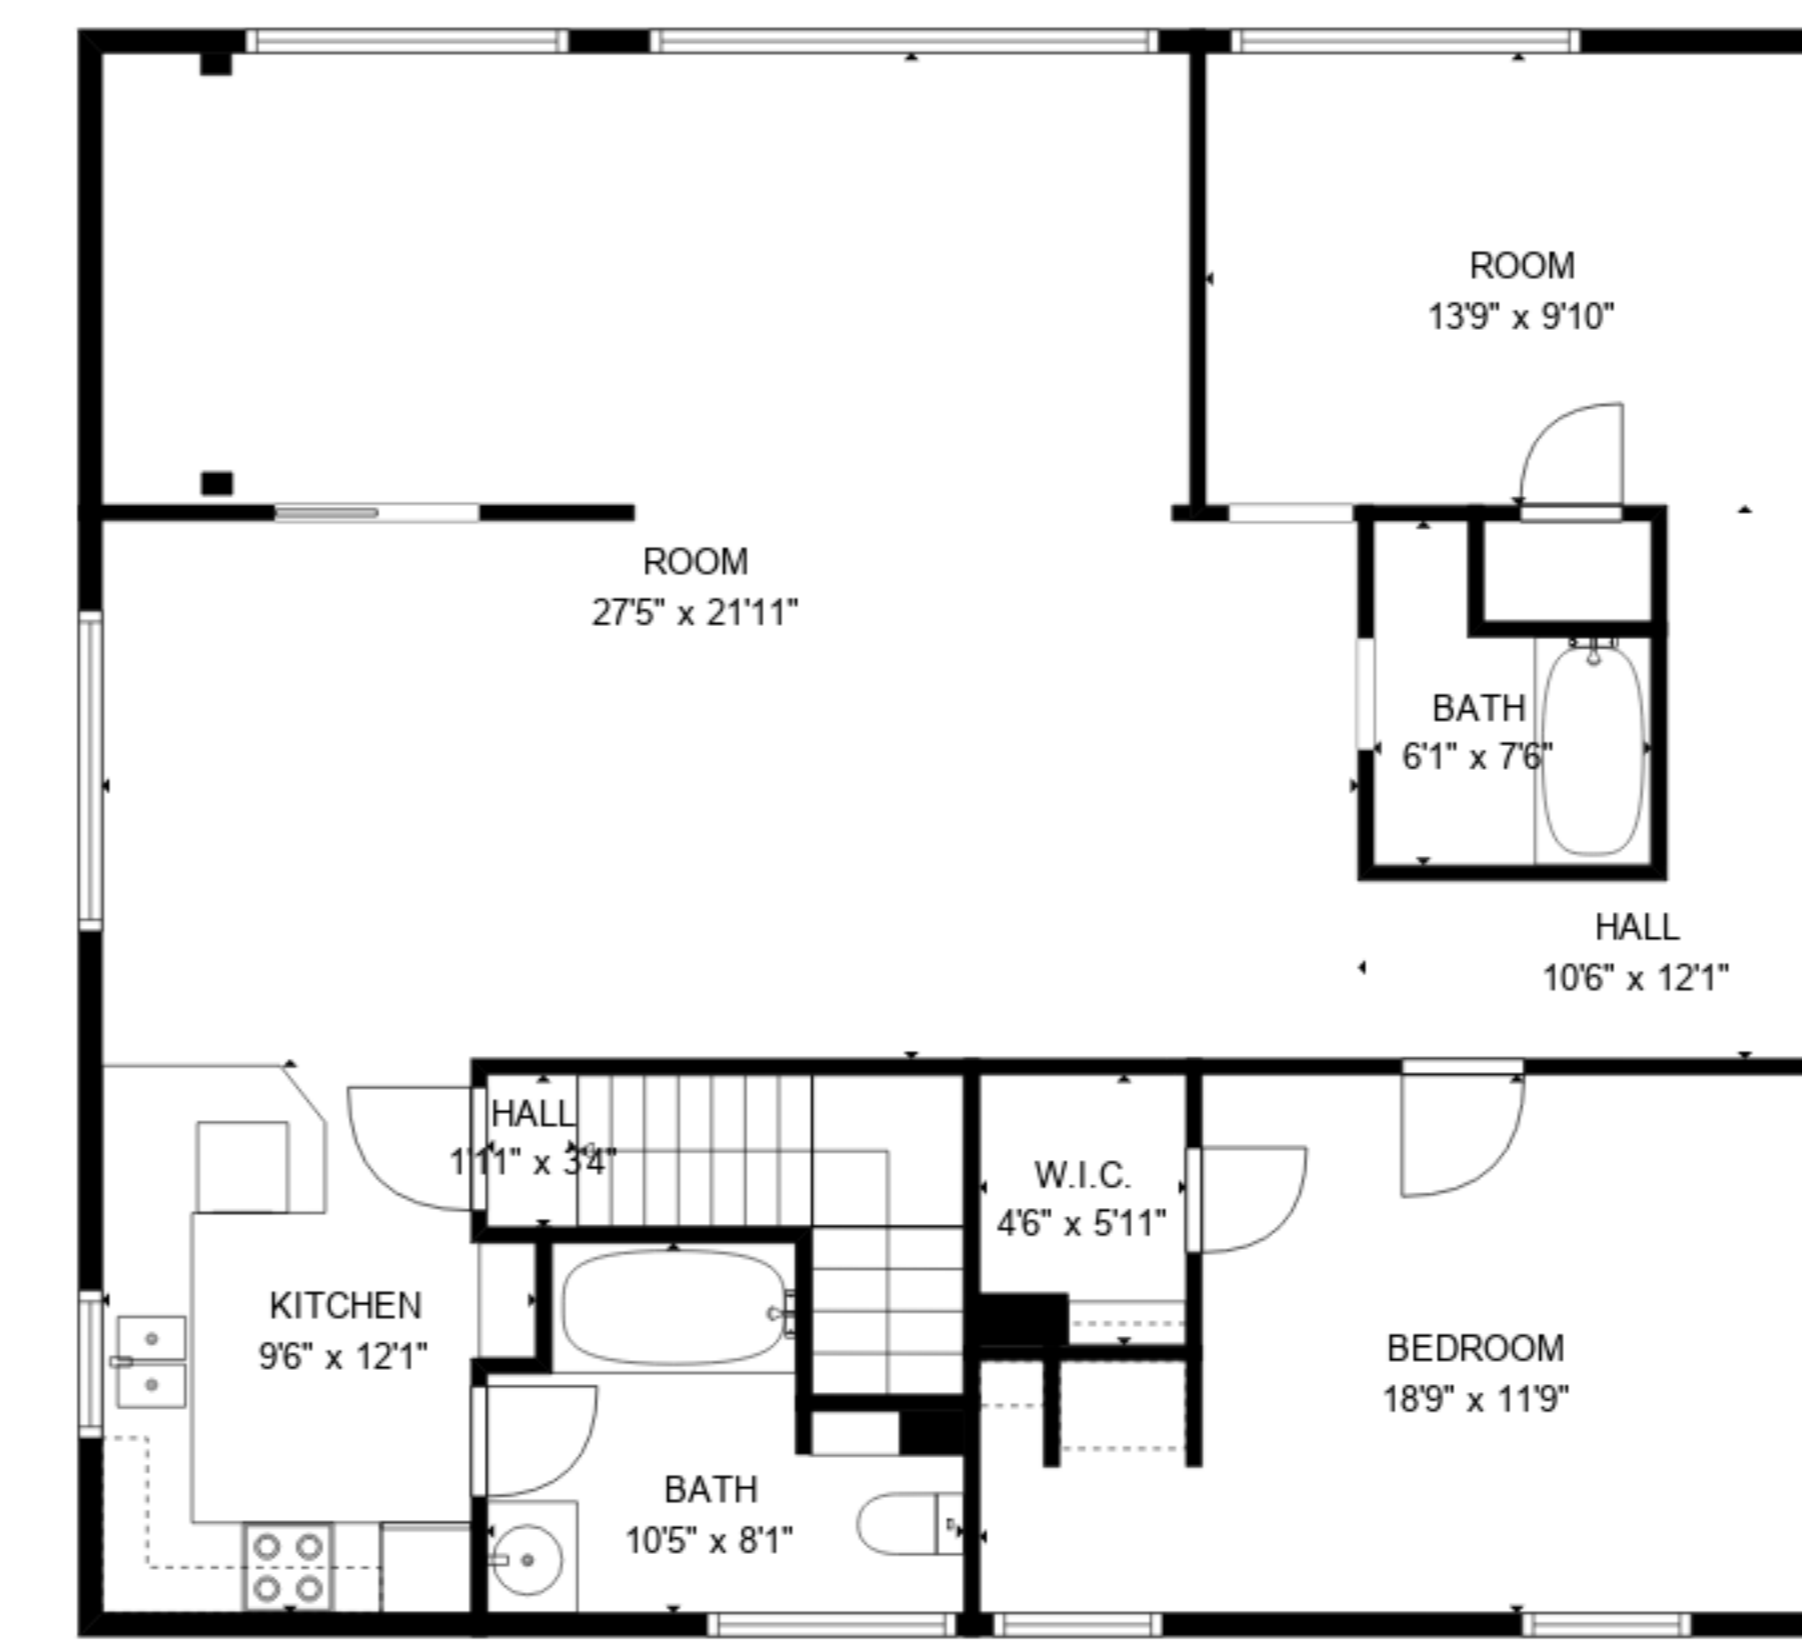

TOTAL: 7492 sq. ft
 FLOOR 1: 3630 sq. ft, FLOOR 2: 2850 sq. ft, FLOOR 3: 1012 sq. ft
 EXCLUDED AREAS: UNDEFINED: 24 sq. ft, ROOM: 849 sq. ft, BATH: 35 sq. ft,
 LOW CEILING: 151 sq. ft

TOTAL: 7492 sq. ft

FLOOR 1: 3630 sq. ft, FLOOR 2: 2850 sq. ft, FLOOR 3: 1012 sq. ft
 EXCLUDED AREAS: UNDEFINED: 24 sq. ft, ROOM: 849 sq. ft, BATH: 35 sq. ft,
 LOW CEILING: 151 sq. ft

TOTAL: 7492 sq. ft

FLOOR 1: 3630 sq. ft, FLOOR 2: 2850 sq. ft, FLOOR 3: 1012 sq. ft
EXCLUDED AREAS: UNDEFINED: 24 sq. ft, ROOM: 849 sq. ft, BATH: 35 sq. ft,
LOW CEILING: 151 sq. ft

FLOOR 1

FLOOR 2

FLOOR 3

TOTAL: 7492 sq. ft
 FLOOR 1: 3630 sq. ft, FLOOR 2: 2850 sq. ft, FLOOR 3: 1012 sq. ft
 EXCLUDED AREAS: UNDEFINED: 24 sq. ft, ROOM: 849 sq. ft, BATH: 35 sq. ft,
 LOW CEILING: 151 sq. ft