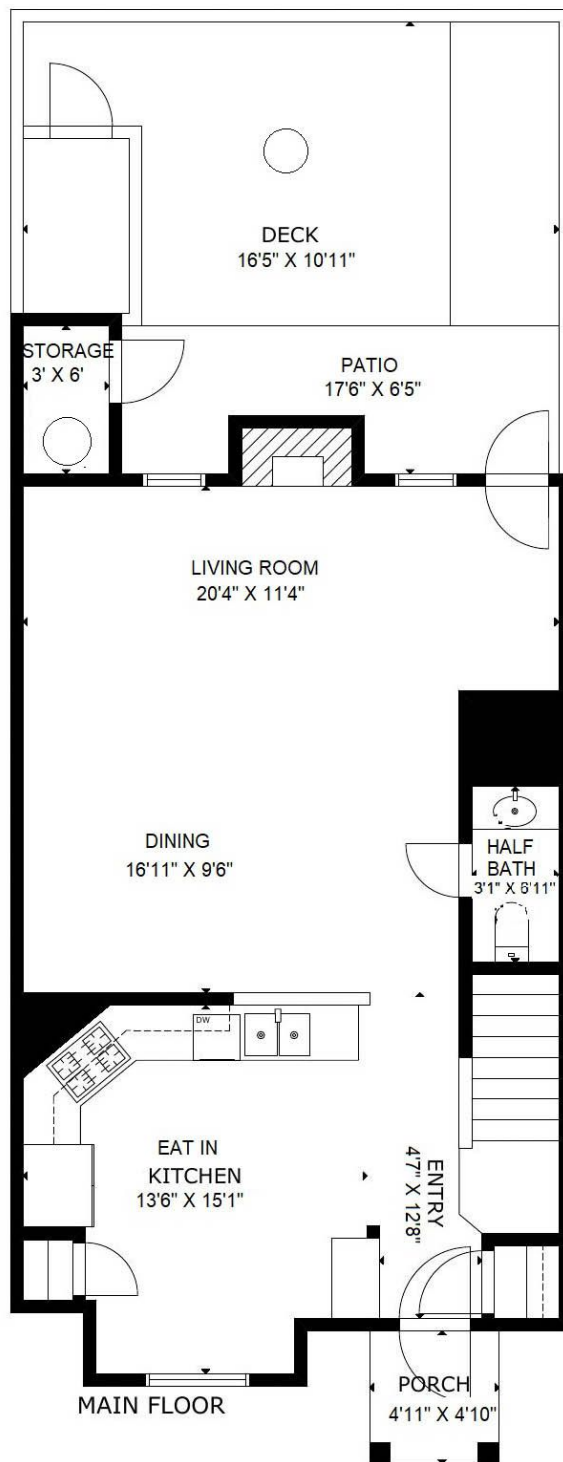

4423 Log Cabin Drive Raleigh, NC 27616

The following dimensions are approximate interior wall to wall dimensions, measured on site, from the widest portion of each room, then calculated to Feet/Inches from Rounded Decimal Feet. Information deemed reliable, but not guaranteed.