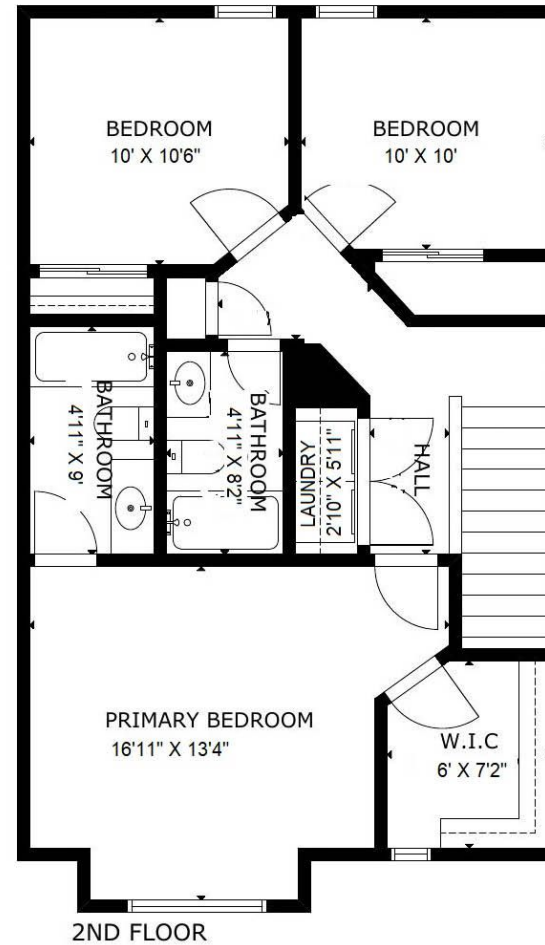

4423 Log Cabin Drive Raleigh, NC 27616

The following dimensions are approximate interior wall to wall dimensions, measured on site, from the widest portion of each room, then calculated to Feet/Inches from Rounded Decimal Feet. Information deemed reliable, but not guaranteed.