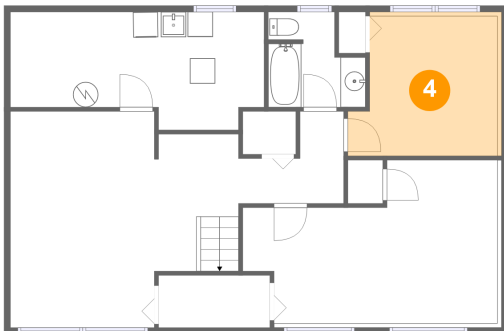

4 Floor 1 - Bedroom

Dimensions: 11'11" x 11'1"
Area: 126 sq. ft
Counted as living area: Yes

Heated: Yes
Finished: Yes
Enclosed: Yes
Contiguous: Yes
Permitted: Yes
Wet space: No
Addition: No
Conversion: No