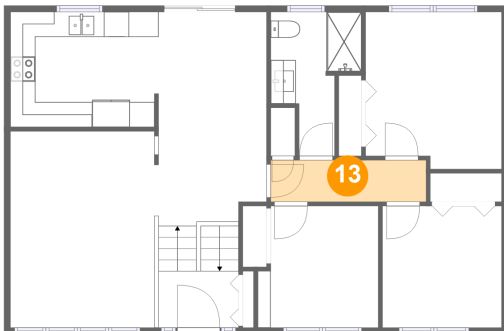

13 Floor 2 - Hall

Dimensions: 12'4" x 3'4"
Area: 41 sq. ft
Counted as living area: Yes

Heated: Yes
Finished: Yes
Enclosed: Yes
Contiguous: Yes
Permitted: Yes
Wet space: No
Addition: No
Conversion: No