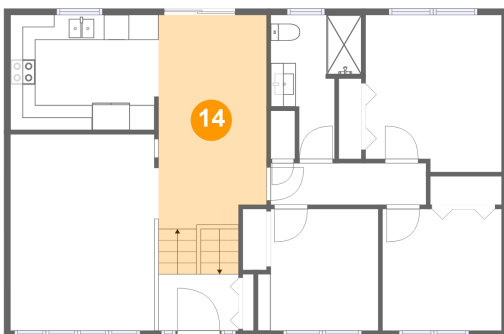

14 Floor 2 - Dining Area

Dimensions: 8'7" x 17'0"
Area: 165 sq. ft
Counted as living area: Yes

Heated: Yes
Finished: Yes
Enclosed: Yes
Contiguous: Yes
Permitted: Yes
Wet space: No
Addition: No
Conversion: No