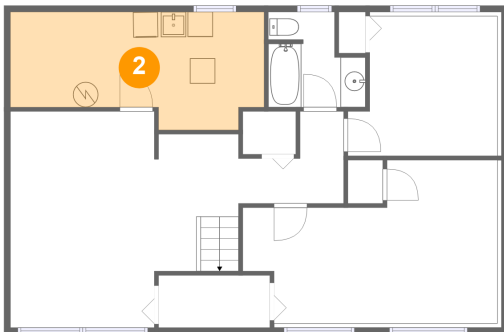

2 Floor 1 - Utility

Dimensions: 20'2" x 9'4"
Area: 164 sq. ft
Counted as living area: No

Heated: Yes
Finished: No
Enclosed: Yes
Contiguous: Yes
Permitted: Yes
Wet space: No
Addition: No
Conversion: No