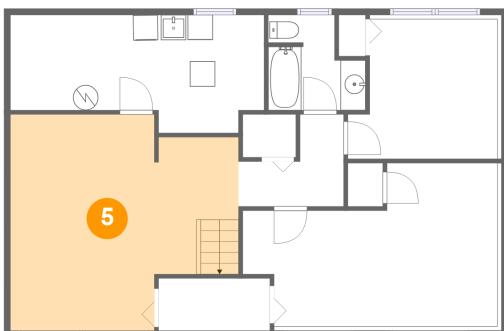

5 Floor 1 - Recreation Room

Dimensions: 18'2" x 17'2"
Area: 269 sq. ft
Counted as living area: Yes

Heated: Yes
Finished: Yes
Enclosed: Yes
Contiguous: Yes
Permitted: Yes
Wet space: No
Addition: No
Conversion: No