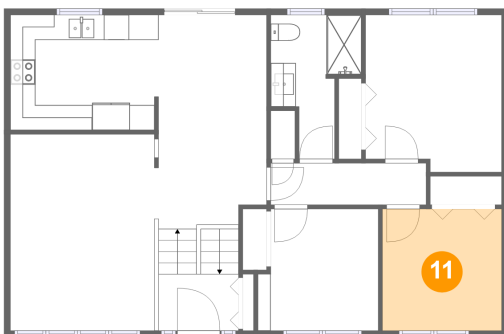

11 Floor 2 - Bedroom

Dimensions: 9'6" x 9'8"
Area: 92 sq. ft
Counted as living area: Yes

Heated: Yes
Finished: Yes
Enclosed: Yes
Contiguous: Yes
Permitted: Yes
Wet space: No
Addition: No
Conversion: No