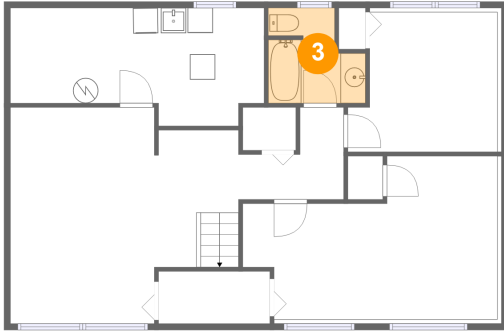

27 Cleadon Drive, Crystal Bay - Lakeview Park, Crystal Beach, Nepean, Ontario, Canada, K2H 5P4

3 Floor 1 - Bath

Dimensions: 7'9" x 7'7"
Area: 49 sq. ft
Counted as living area: Yes

Heated: Yes
Finished: Yes
Enclosed: Yes
Contiguous: Yes
Permitted: Yes
Wet space: Yes
Addition: No
Conversion: No