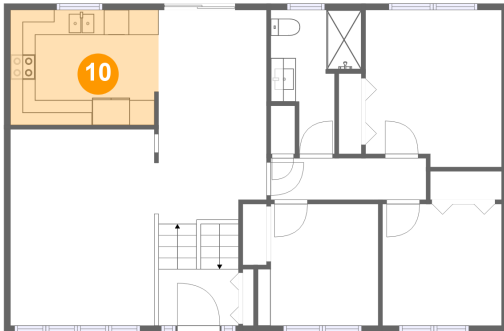

10 Floor 2 - Kitchen

Dimensions: 11'9" x 9'1"
Area: 107 sq. ft
Counted as living area: Yes

Heated: Yes
Finished: Yes
Enclosed: Yes
Contiguous: Yes
Permitted: Yes
Wet space: No
Addition: No
Conversion: No