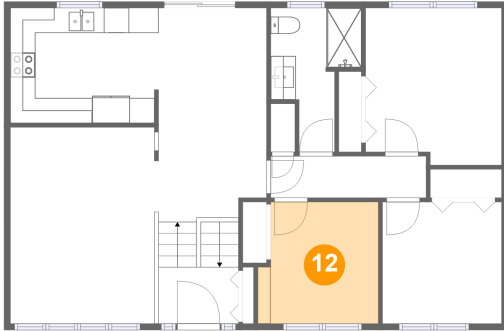

27 Cleadon Drive, Crystal Bay - Lakeview Park, Crystal Beach, Nepean, Ontario, Canada, K2H 5P4

12 Floor 2 - Bedroom

Dimensions: 9'7" x 9'8"
Area: 87 sq. ft
Counted as living area: Yes

Heated: Yes
Finished: Yes
Enclosed: Yes
Contiguous: Yes
Permitted: Yes
Wet space: No
Addition: No
Conversion: No