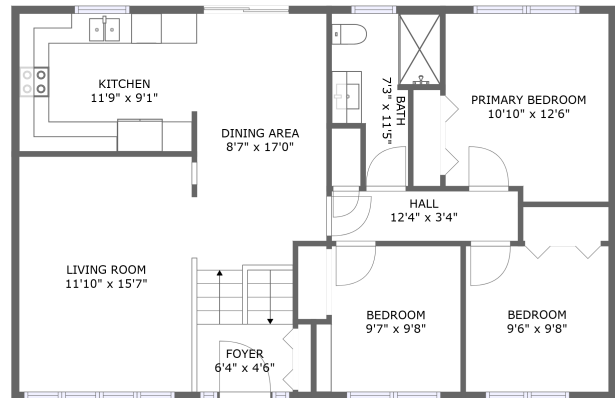

FLOOR 2

Property summary

0 Garages

5 Bedrooms

2 Bathrooms

0 Half baths

2 Floors

1,914 Gross living area sqft

2,093 Total sqft