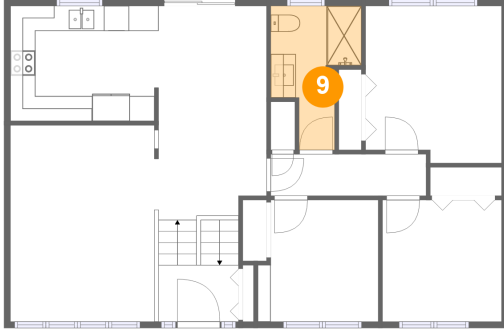

27 Cleadon Drive, Crystal Bay - Lakeview Park, Crystal Beach, Nepean, Ontario, Canada, K2H 5P4

9 Floor 2 - Bath

Dimensions: 7'3" x 11'5"
Area: 59 sq. ft
Counted as living area: Yes

Heated: Yes
Finished: Yes
Enclosed: Yes
Contiguous: Yes
Permitted: Yes
Wet space: Yes
Addition: No
Conversion: No