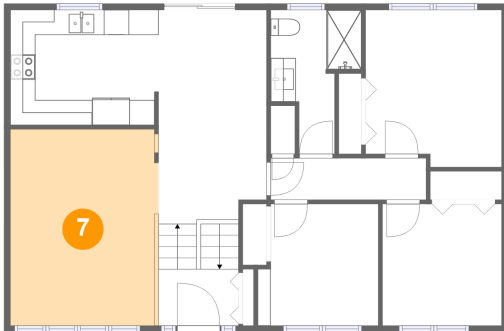

7 Floor 2 - Living Room

Dimensions: 11'10" x 15'7"
Area: 184 sq. ft
Counted as living area: Yes

Heated: Yes
Finished: Yes
Enclosed: Yes
Contiguous: Yes
Permitted: Yes
Wet space: No
Addition: No
Conversion: No