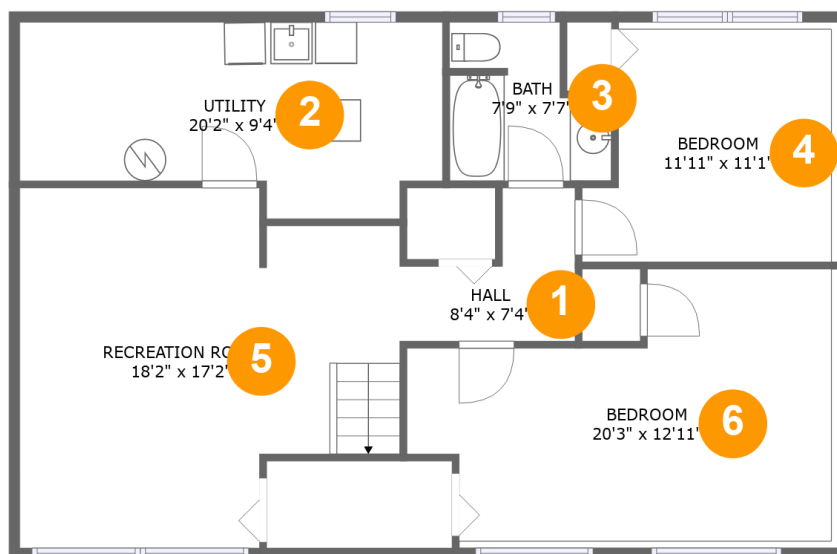

## Property summary

 **0** Garages

 **5** Bedrooms

 **2** Bathrooms

 **0** Half baths

 **2** Floors

 **1,914** Gross living area sqft

 **2,093** Total sqft

## Room dimensions

Floor 1

Total sqft: 1047 Living area: 868

#		Dimensions	sqft	Counted as living area
1	Hall	8'4" x 7'4"	43 sq. ft	Yes
2	Utility	20'2" x 9'4"	164 sq. ft	No
3	Bath	7'9" x 7'7"	49 sq. ft	Yes
4	Bedroom	11'11" x 11'11"	126 sq. ft	Yes
5	Recreation Room	18'2" x 17'2"	269 sq. ft	Yes
6	Bedroom	20'3" x 12'11"	220 sq. ft	Yes

## 15 Floor 2 - Foyer

Dimensions: 6'4" x 4'6"  
Area: 29 sq. ft  
Counted as living area: Yes

Heated: Yes  
Finished: Yes  
Enclosed: Yes  
Contiguous: Yes  
Permitted: Yes  
Wet space: No  
Addition: No  
Conversion: No