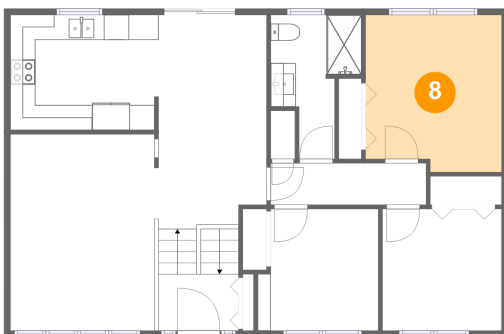

8 Floor 2 - Primary Bedroom

Dimensions: 10'10" x 12'6"
Area: 130 sq. ft
Counted as living area: Yes

Heated: Yes
Finished: Yes
Enclosed: Yes
Contiguous: Yes
Permitted: Yes
Wet space: No
Addition: No
Conversion: No