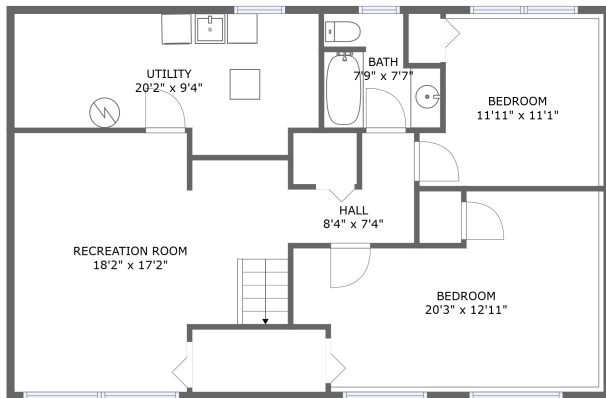

27 Cleadon Drive, Crystal Bay - Lakeview Park, Crystal Beach, Nepean, Ontario, Canada, K2H 5P4

FLOOR 1