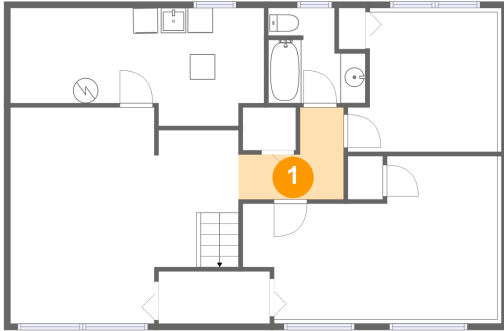

27 Cleadon Drive, Crystal Bay - Lakeview Park, Crystal Beach, Nepean, Ontario, Canada, K2H 5P4

1 Floor 1 - Hall

Dimensions: 8'4" x 7'4"
Area: 43 sq. ft
Counted as living area: Yes

Heated: Yes
Finished: Yes
Enclosed: Yes
Contiguous: Yes
Permitted: Yes
Wet space: No
Addition: No
Conversion: No