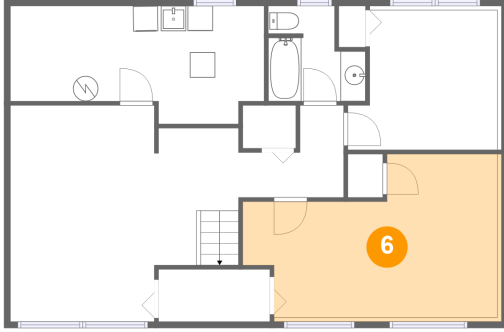

27 Cleadon Drive, Crystal Bay - Lakeview Park, Crystal Beach, Nepean, Ontario, Canada, K2H 5P4

6 Floor 1 - Bedroom

Dimensions: 20'3" x 12'11"
Area: 220 sq. ft
Counted as living area: Yes

Heated: Yes
Finished: Yes
Enclosed: Yes
Contiguous: Yes
Permitted: Yes
Wet space: No
Addition: No
Conversion: No