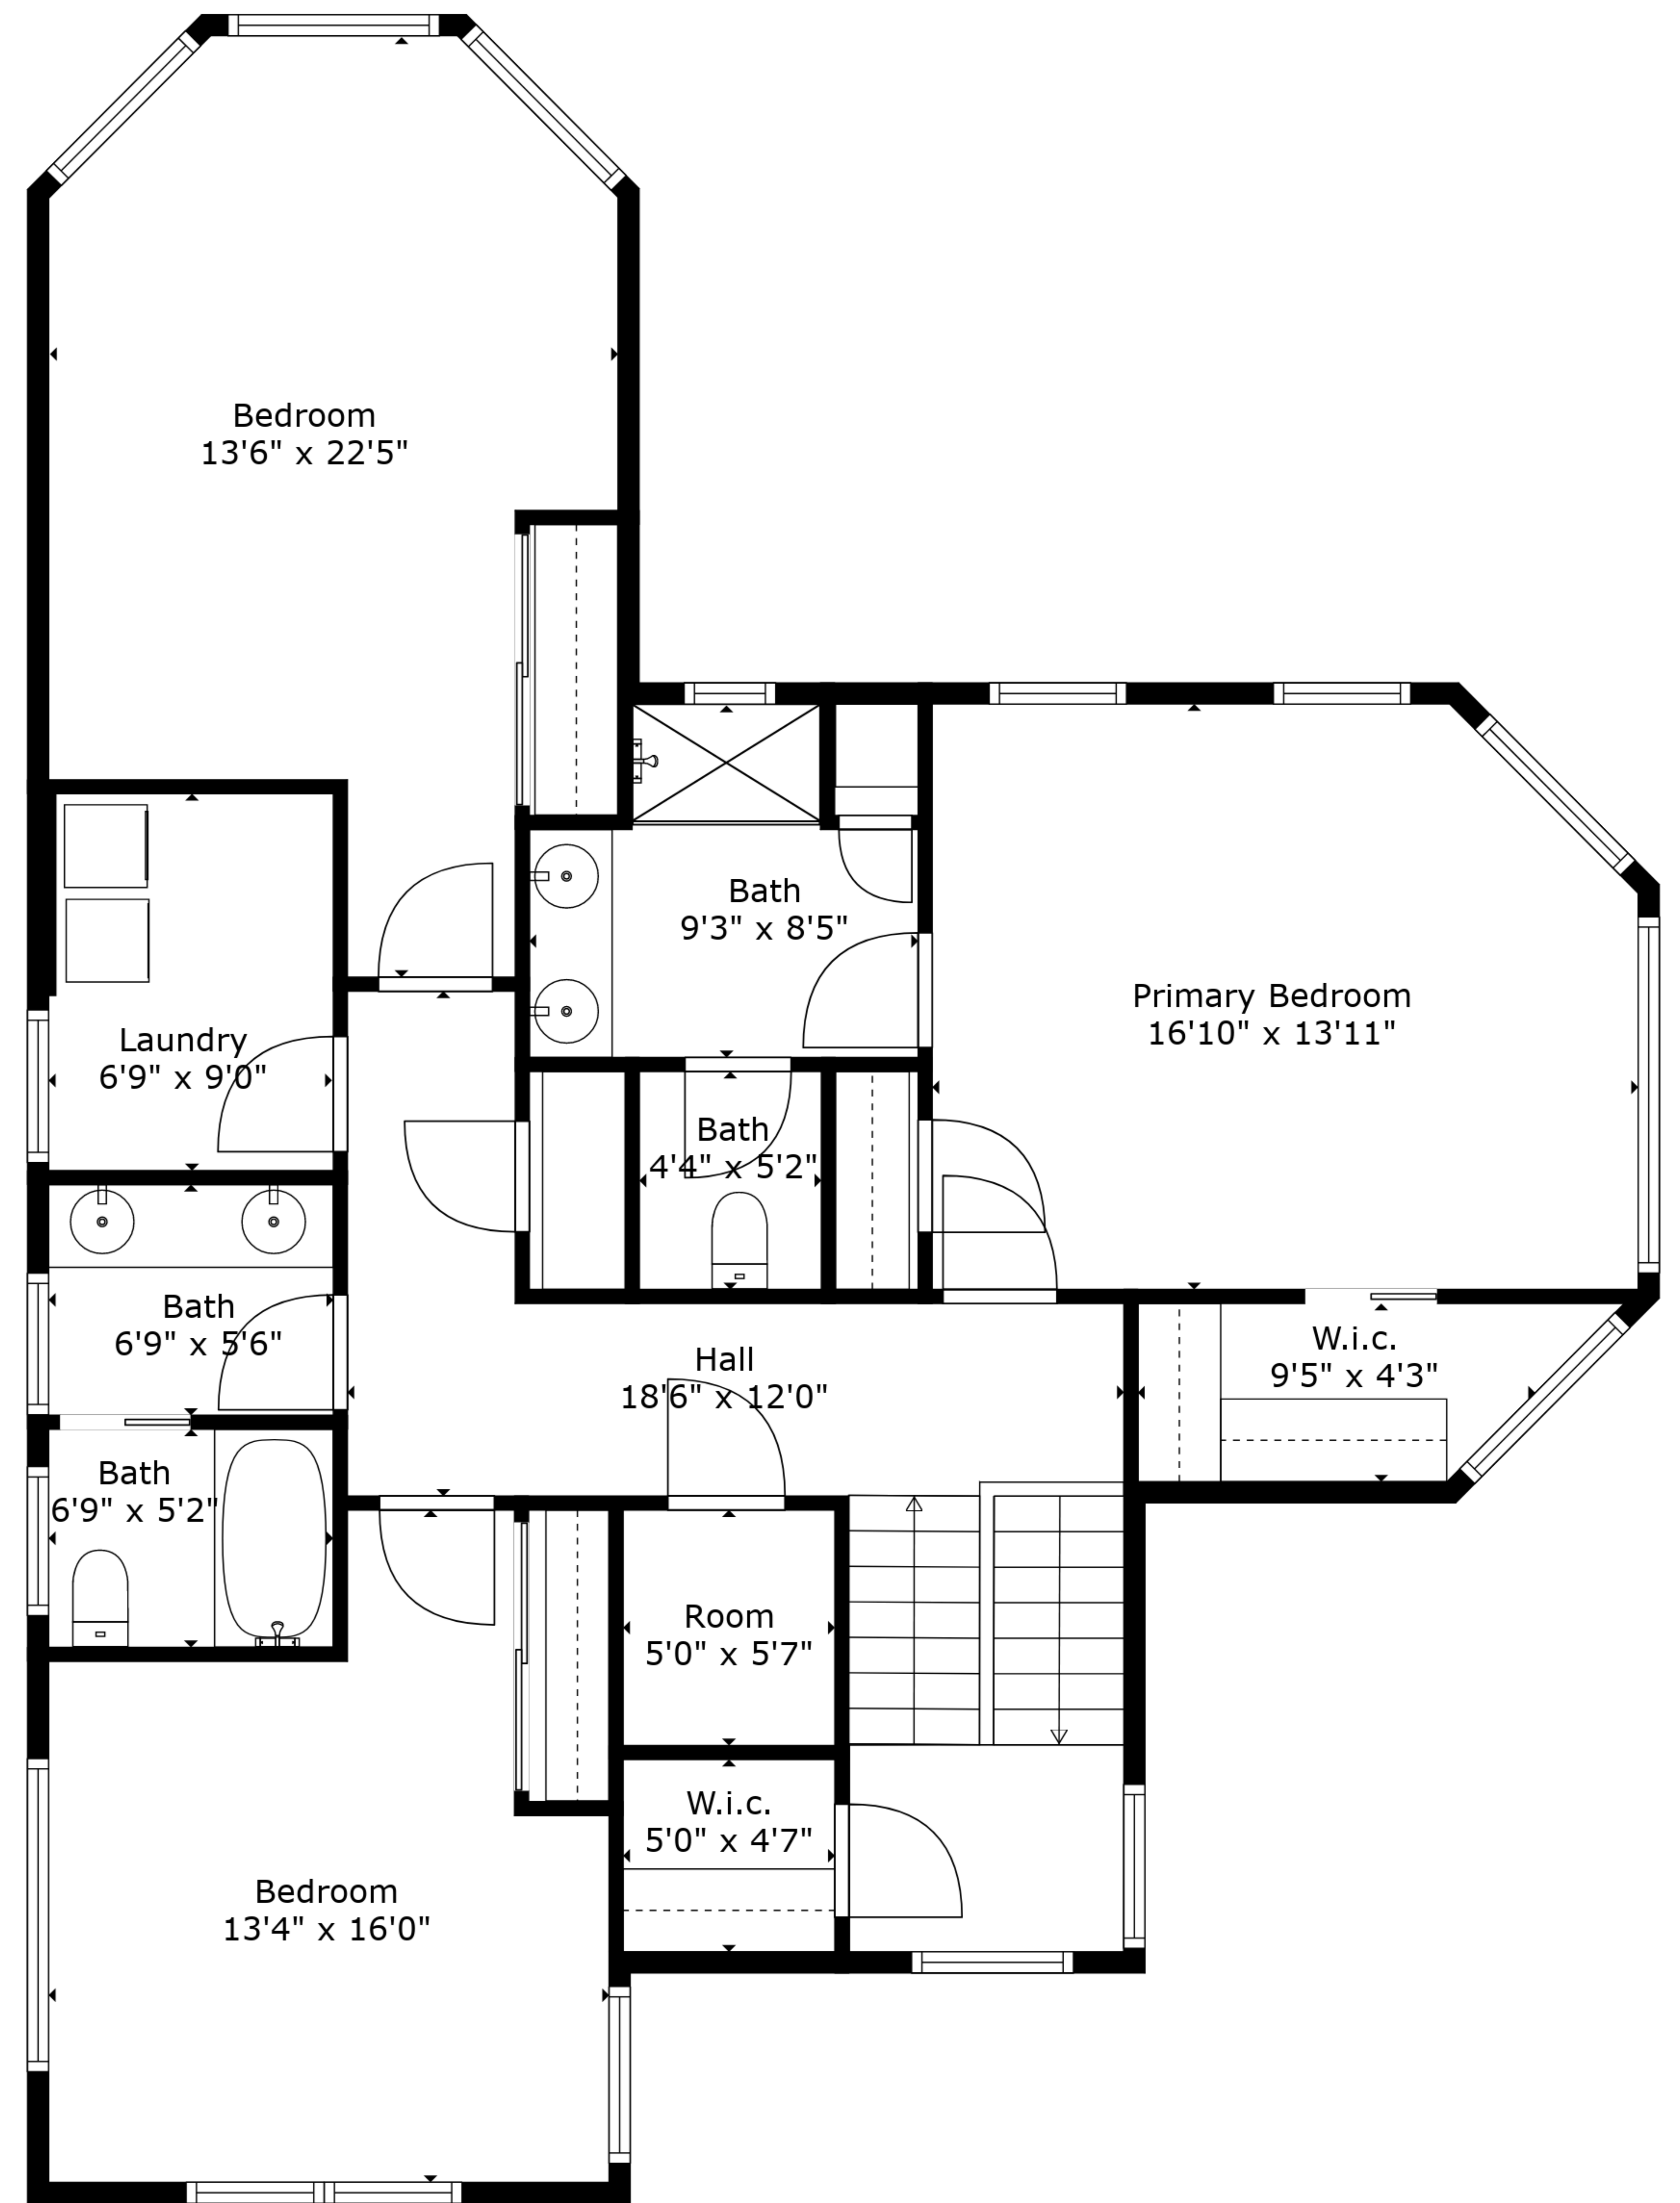

TOTAL: 2490 sq. ft

FLOOR 1: 1249 sq. ft, FLOOR 2: 1241 sq. ft

EXCLUDED AREAS: SCREENED PORCH: 223 sq. ft, FIREPLACE: 14 sq. ft

Sizes And Dimensions Are Approximate And For Reference Only. Actual May Vary.

Floor 1

Floor 2

TOTAL: 2490 sq. ft

FLOOR 1: 1249 sq. ft, FLOOR 2: 1241 sq. ft

EXCLUDED AREAS: SCREENED PORCH: 223 sq. ft, FIREPLACE: 14 sq. ft

Sizes And Dimensions Are Approximate And For Reference Only. Actual May Vary.