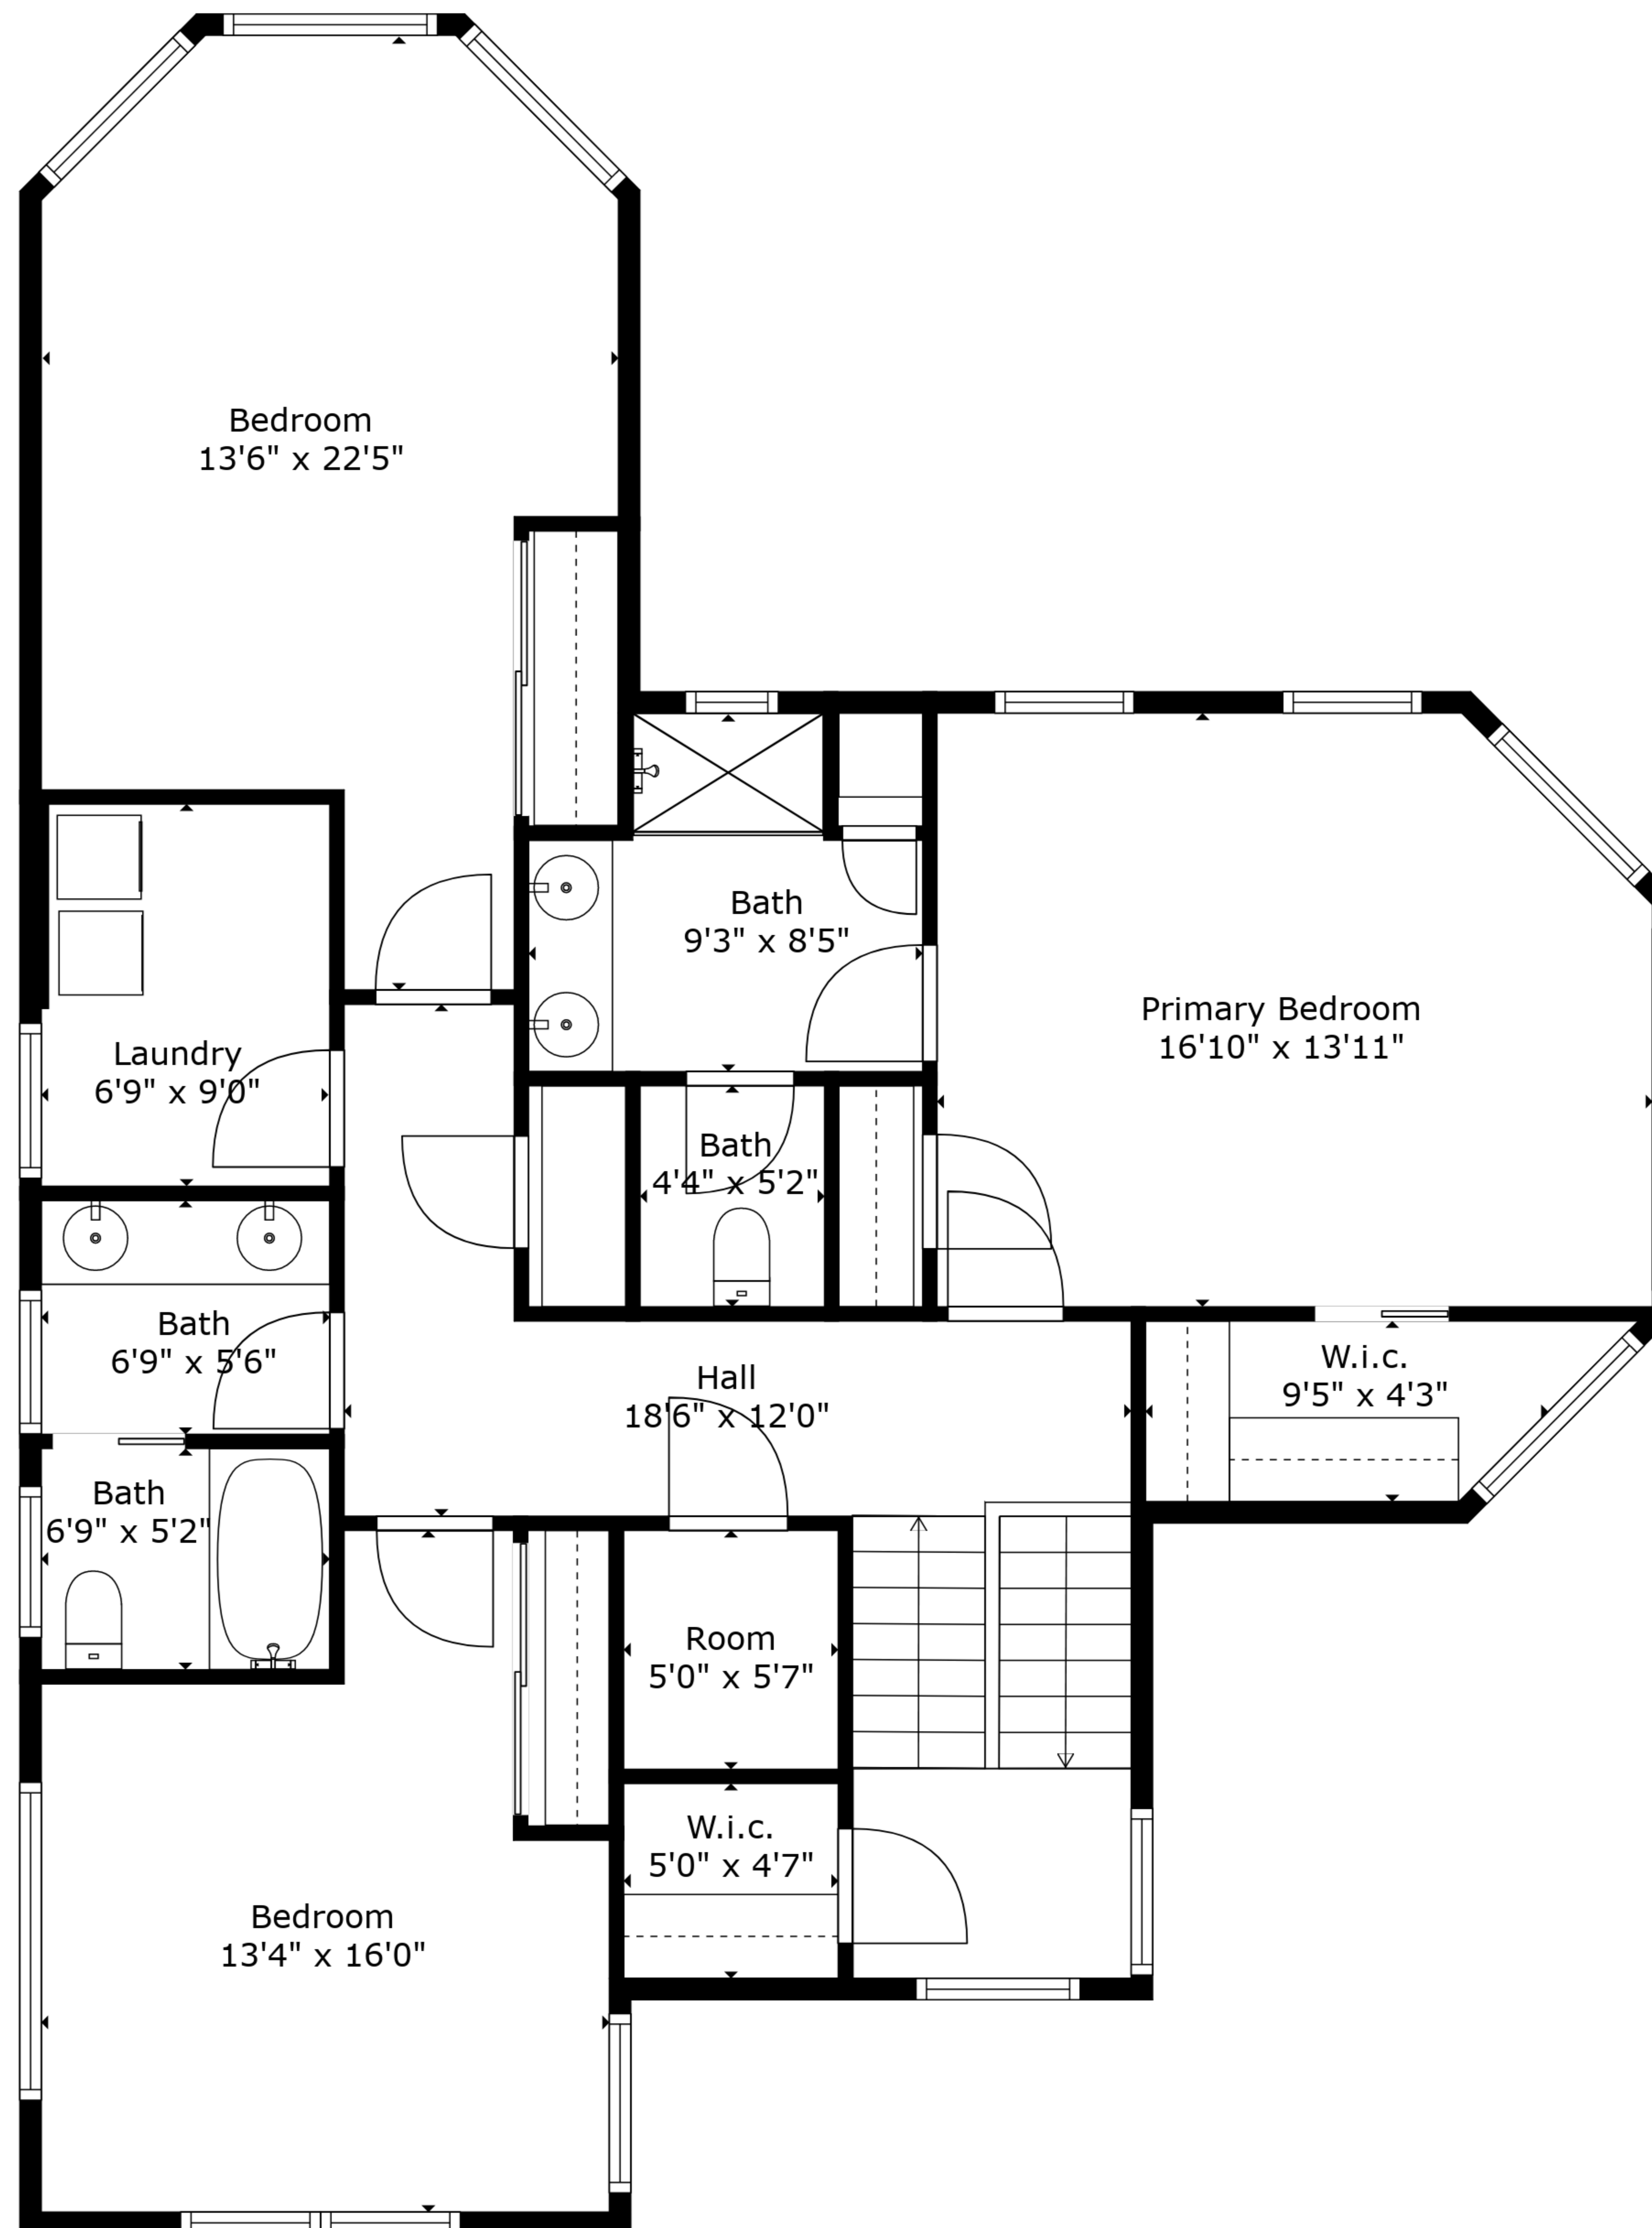

TOTAL: 2490 sq. ft

FLOOR 1: 1249 sq. ft, FLOOR 2: 1241 sq. ft

EXCLUDED AREAS: SCREENED PORCH: 223 sq. ft, FIREPLACE: 14 sq. ft

Sizes And Dimensions Are Approximate And For Reference Only. Actual May Vary.

Floor 1

Floor 2

TOTAL: 2490 sq. ft

FLOOR 1: 1249 sq. ft, FLOOR 2: 1241 sq. ft

EXCLUDED AREAS: SCREENED PORCH: 223 sq. ft, FIREPLACE: 14 sq. ft

Sizes And Dimensions Are Approximate And For Reference Only. Actual May Vary.