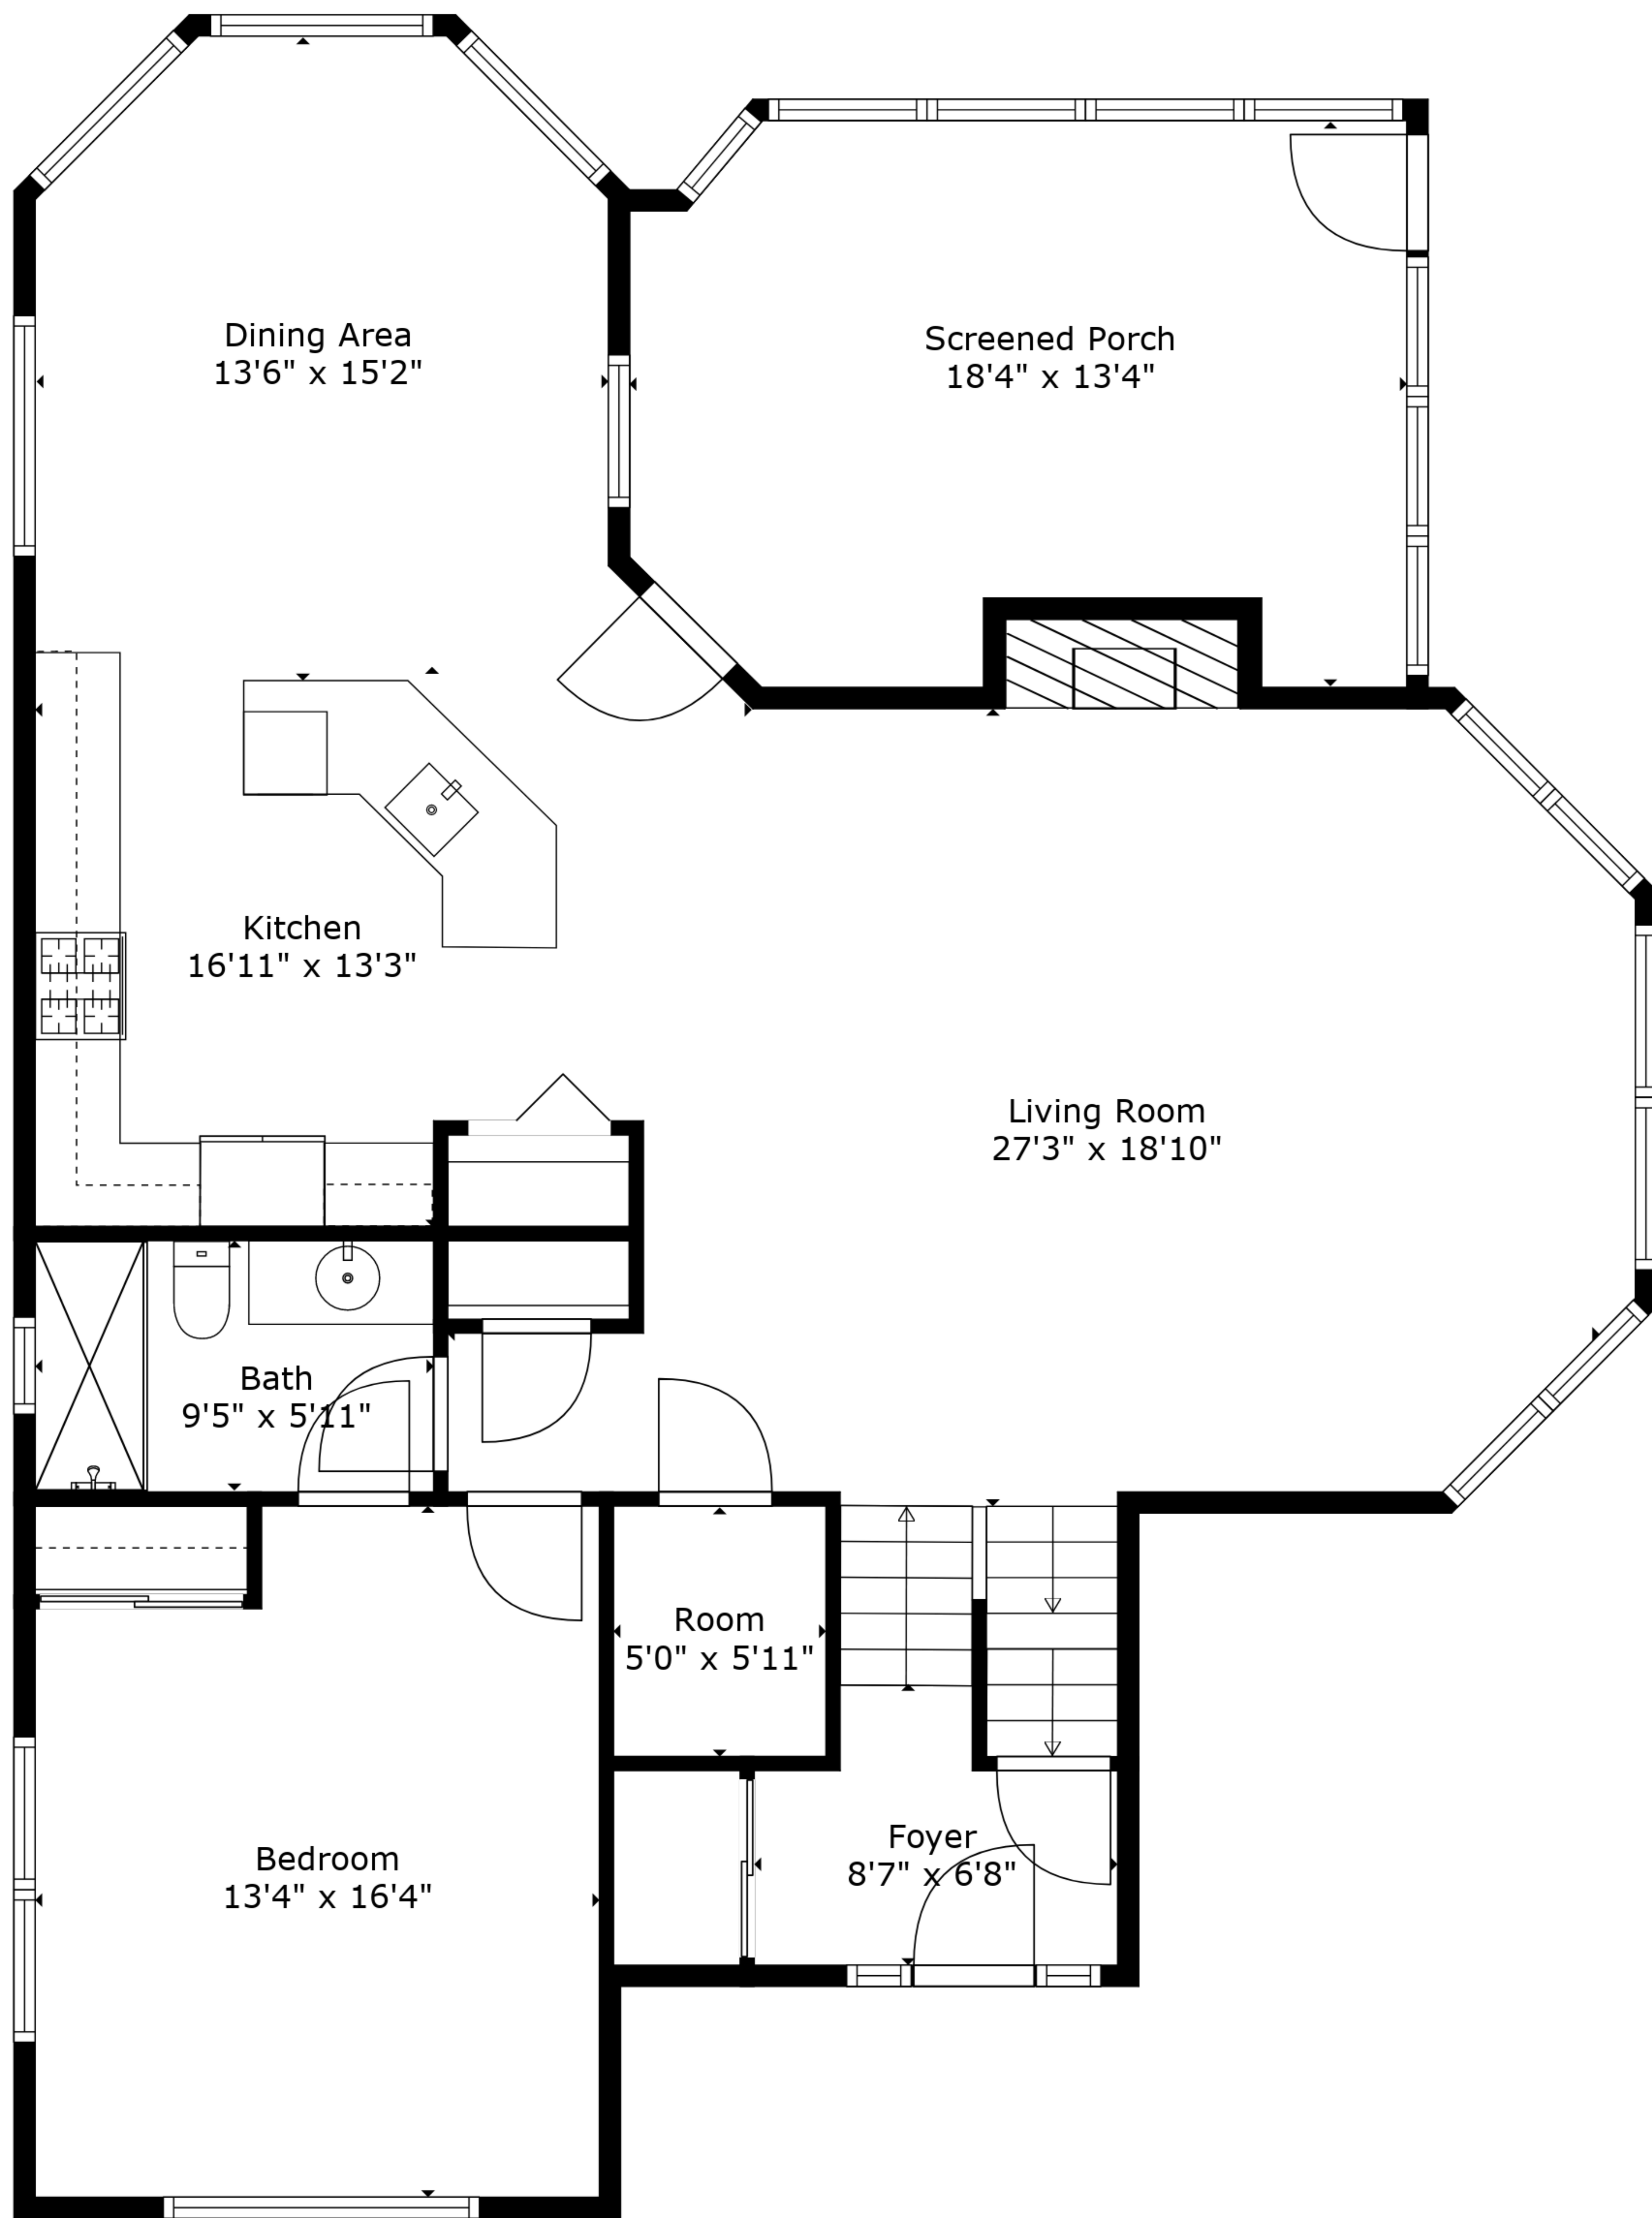

TOTAL: 2490 sq. ft

FLOOR 1: 1249 sq. ft, FLOOR 2: 1241 sq. ft

EXCLUDED AREAS: SCREENED PORCH: 223 sq. ft, FIREPLACE: 14 sq. ft

Sizes And Dimensions Are Approximate And For Reference Only. Actual May Vary.

Floor 1

Floor 2

TOTAL: 2490 sq. ft

FLOOR 1: 1249 sq. ft, FLOOR 2: 1241 sq. ft

EXCLUDED AREAS: SCREENED PORCH: 223 sq. ft, FIREPLACE: 14 sq. ft

Sizes And Dimensions Are Approximate And For Reference Only. Actual May Vary.