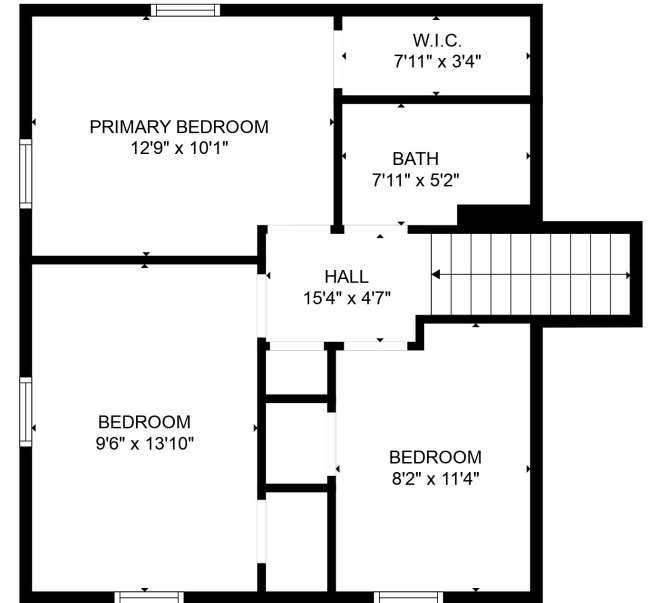

FLOOR 1

FLOOR 2

FLOOR 3

Total scanned area: 1821 sq. ft

SIZES AND DIMENSIONS ARE APPROXIMATE. ACTUAL MAY VARY.

Total scanned area: 1821 sq. ft

SIZES AND DIMENSIONS ARE APPROXIMATE. ACTUAL MAY VARY.

Total scanned area: 1821 sq. ft

SIZES AND DIMENSIONS ARE APPROXIMATE. ACTUAL MAY VARY.

Total scanned area: 1821 sq. ft

SIZES AND DIMENSIONS ARE APPROXIMATE. ACTUAL MAY VARY.