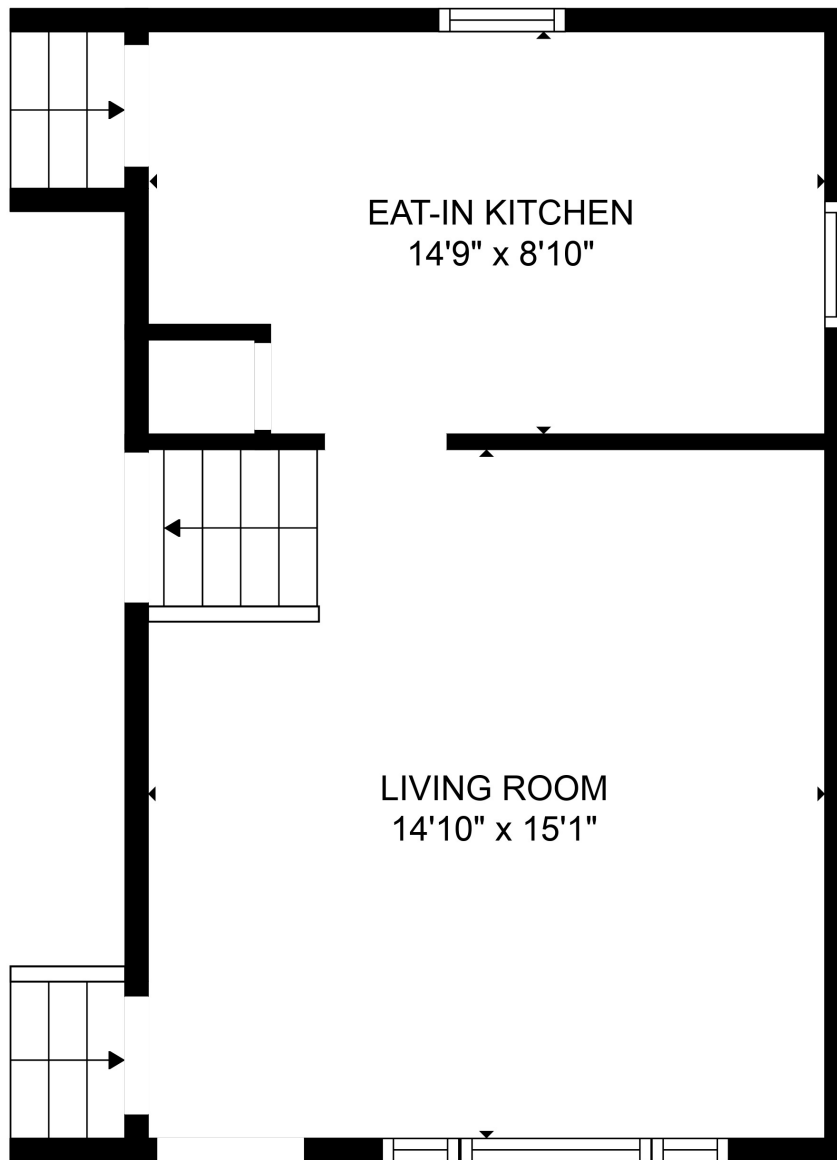

FLOOR 1

FLOOR 2

FLOOR 3

Total scanned area: 1821 sq. ft

SIZES AND DIMENSIONS ARE APPROXIMATE. ACTUAL MAY VARY.

Total scanned area: 1821 sq. ft

SIZES AND DIMENSIONS ARE APPROXIMATE. ACTUAL MAY VARY.

Total scanned area: 1821 sq. ft

SIZES AND DIMENSIONS ARE APPROXIMATE. ACTUAL MAY VARY.

Total scanned area: 1821 sq. ft

SIZES AND DIMENSIONS ARE APPROXIMATE. ACTUAL MAY VARY.