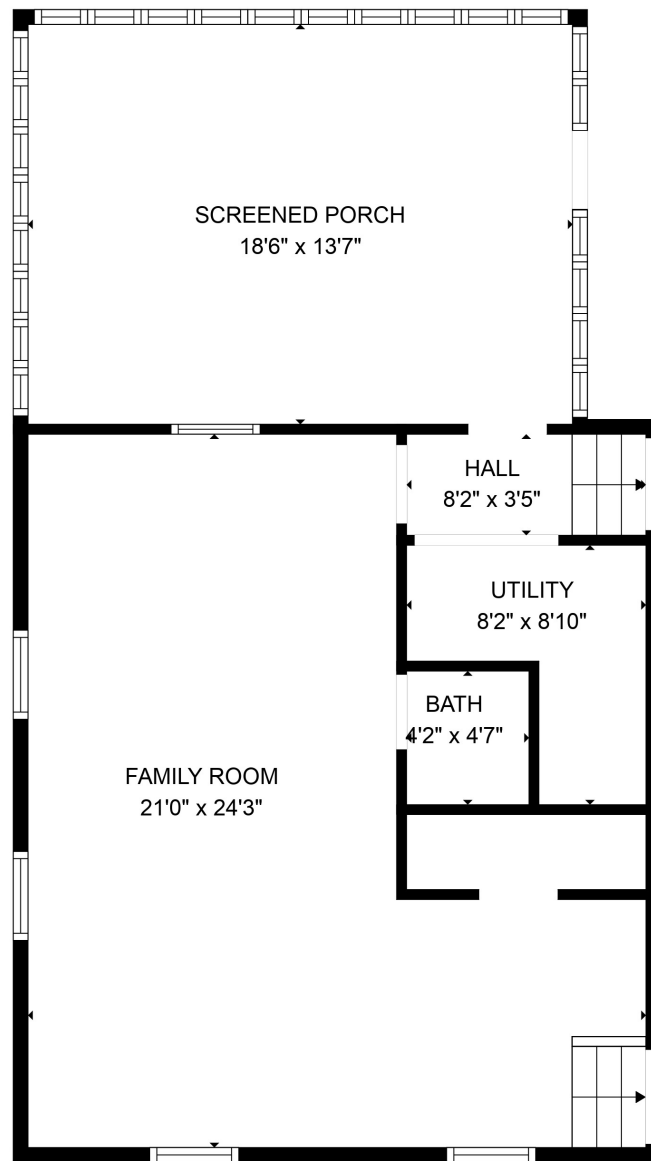

FLOOR 1

FLOOR 2

FLOOR 3

Total scanned area: 1821 sq. ft

SIZES AND DIMENSIONS ARE APPROXIMATE. ACTUAL MAY VARY.

Total scanned area: 1821 sq. ft

SIZES AND DIMENSIONS ARE APPROXIMATE. ACTUAL MAY VARY.

Total scanned area: 1821 sq. ft

SIZES AND DIMENSIONS ARE APPROXIMATE. ACTUAL MAY VARY.

Total scanned area: 1821 sq. ft

SIZES AND DIMENSIONS ARE APPROXIMATE. ACTUAL MAY VARY.