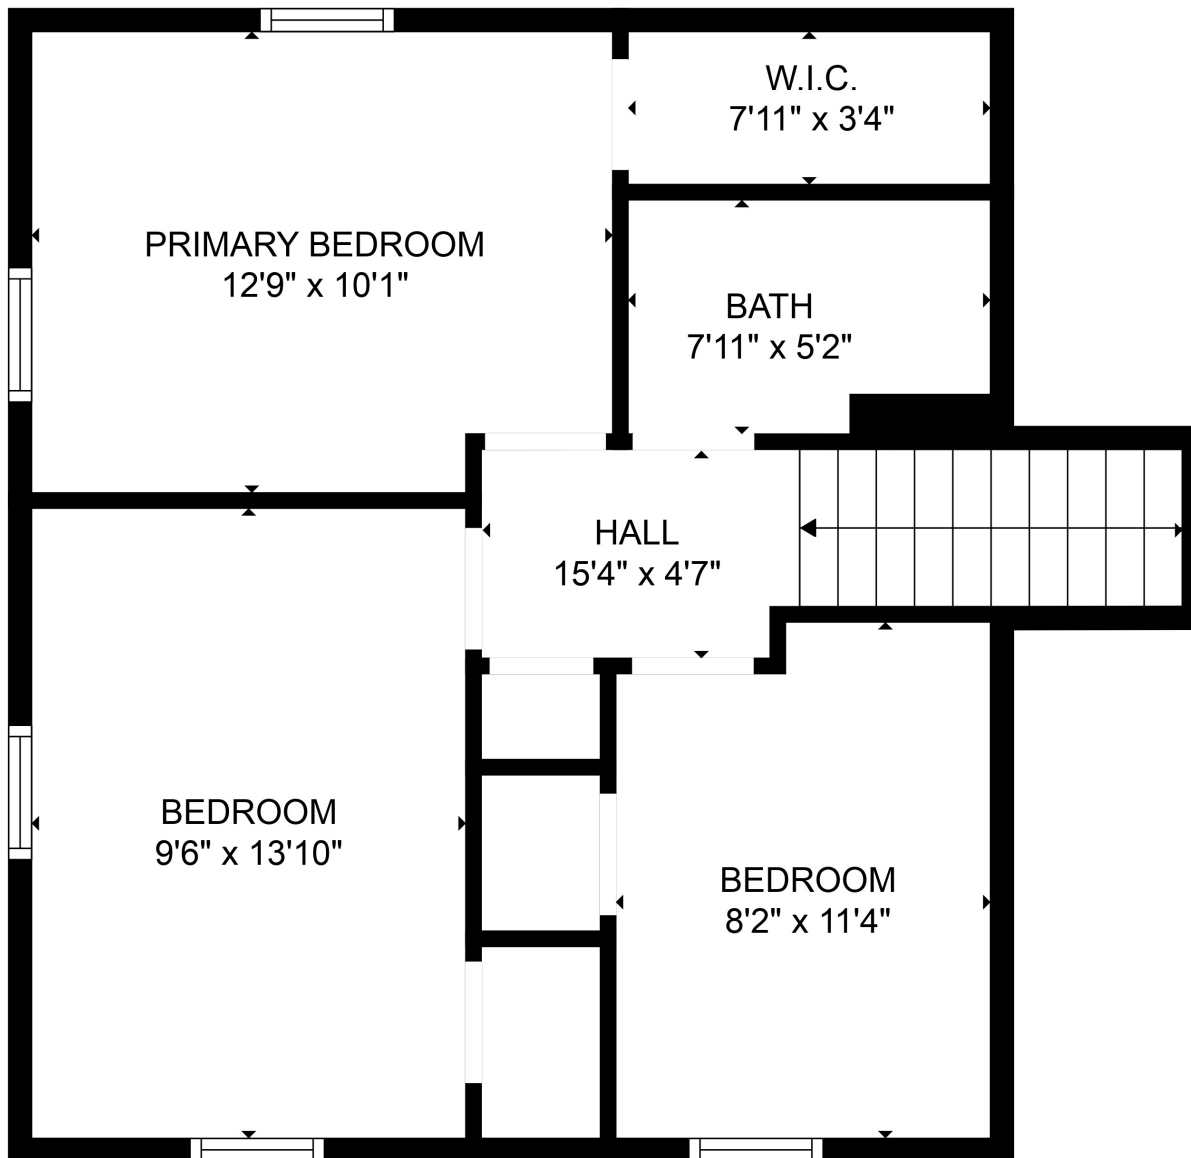

FLOOR 1

FLOOR 2

FLOOR 3

Total scanned area: 1821 sq. ft

SIZES AND DIMENSIONS ARE APPROXIMATE. ACTUAL MAY VARY.

Total scanned area: 1821 sq. ft

SIZES AND DIMENSIONS ARE APPROXIMATE. ACTUAL MAY VARY.

Total scanned area: 1821 sq. ft

SIZES AND DIMENSIONS ARE APPROXIMATE. ACTUAL MAY VARY.

Total scanned area: 1821 sq. ft

SIZES AND DIMENSIONS ARE APPROXIMATE. ACTUAL MAY VARY.