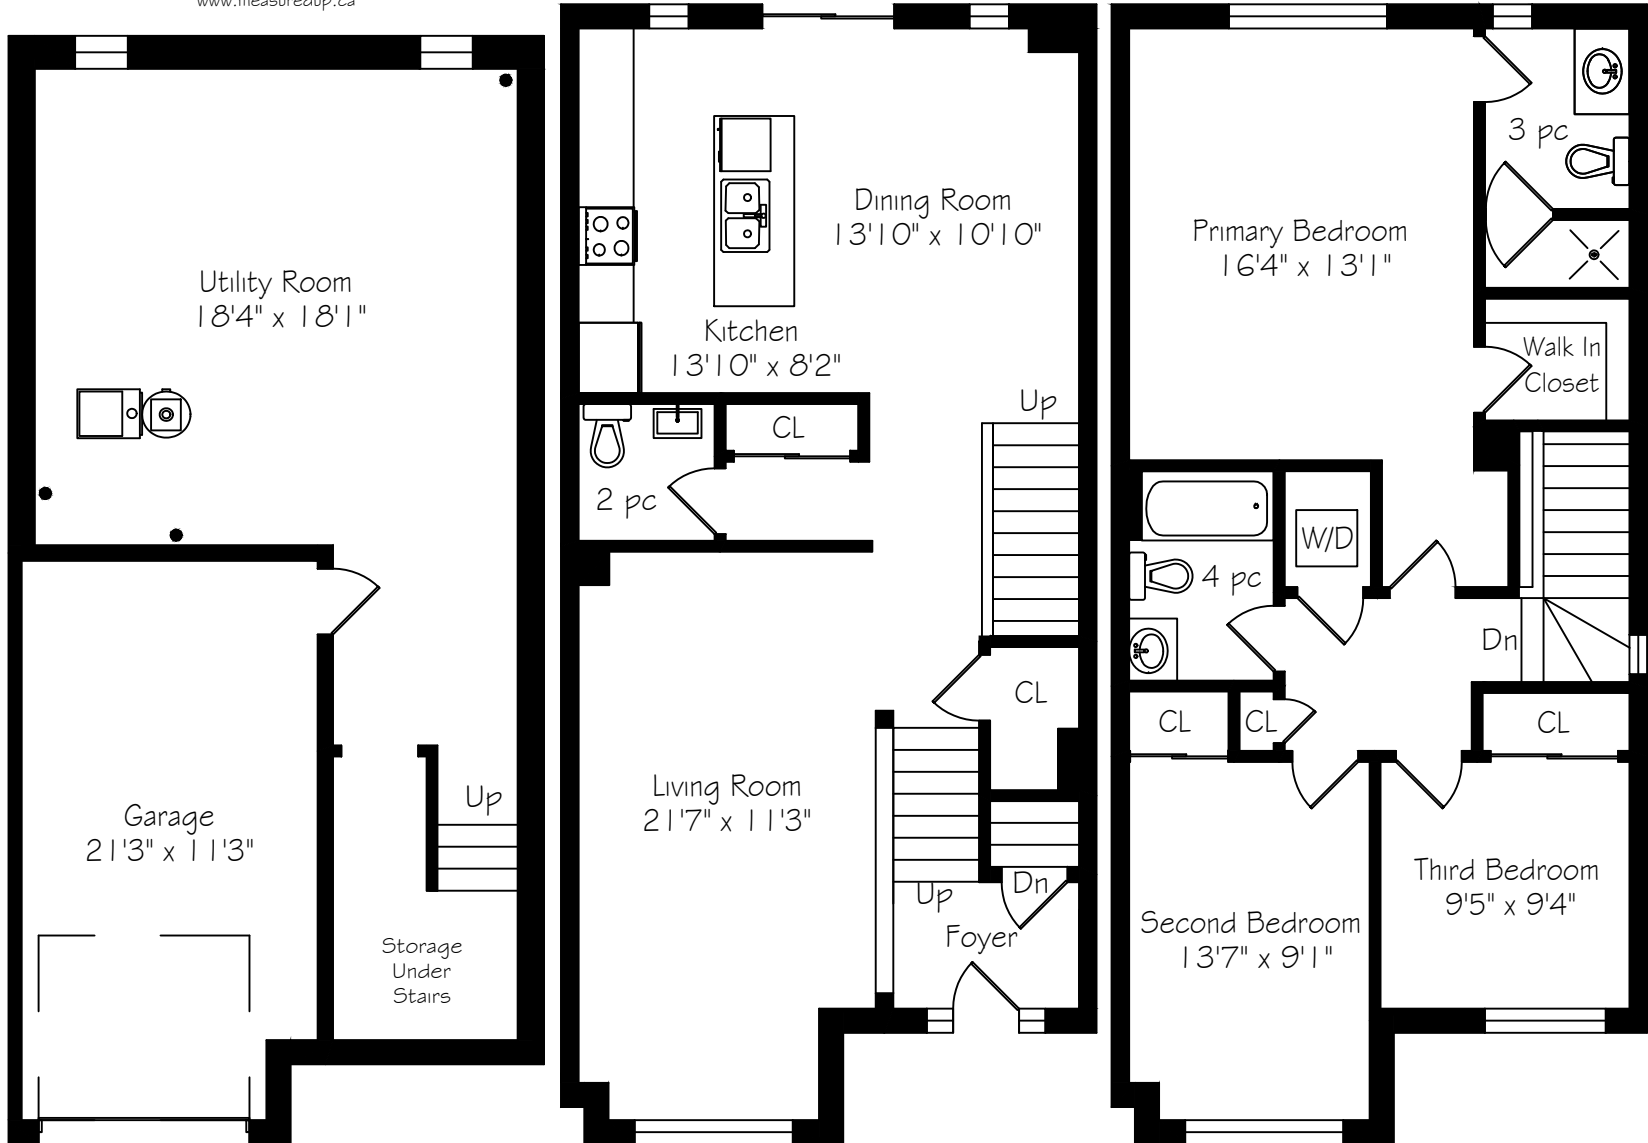

122 Crafter Crescent

Measurements and Calculations are approximate
To be used as guidelines only
www.measuredup.ca

Lower Level
558 Square Feet
+ 250 Garage

Main Floor
820 Square Feet

Second Floor
820 Square Feet