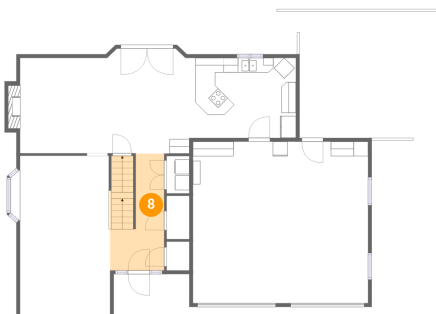

8 Floor 2 - Foyer

Dimensions: 7'5" x 16'0"
Area: 113 sq. ft
Counted as living area: Yes

Heated: Yes
Finished: Yes
Enclosed: Yes
Contiguous: Yes
Permitted: Yes
Wet space: No
Addition: No
Conversion: No