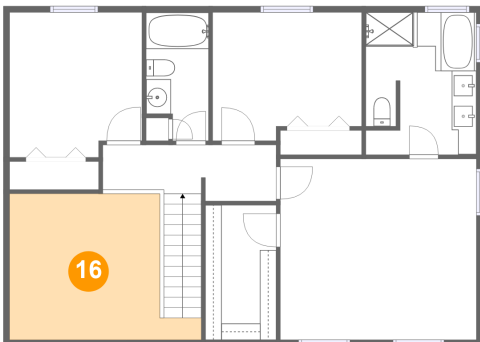

16 Floor 3 - Open To Below

Dimensions: 15'6" x 11'10"
Area: 150 sq. ft
Counted as living area: No

Heated: No
Finished: No
Enclosed: No
Contiguous: Yes
Permitted: No
Wet space: No
Addition: No
Conversion: No