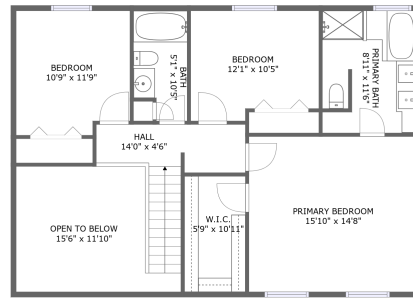

256 Weymouth Drive, North Cornwall Township, Lebanon, Lebanon County, Pennsylvania, United

FLOOR 3