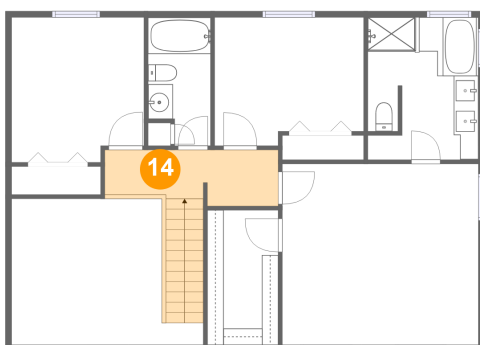

14 Floor 3 - Hall

Dimensions: 14'0" x 4'6"
Area: 92 sq. ft
Counted as living area: Yes

Heated: Yes
Finished: Yes
Enclosed: Yes
Contiguous: Yes
Permitted: Yes
Wet space: No
Addition: No
Conversion: No