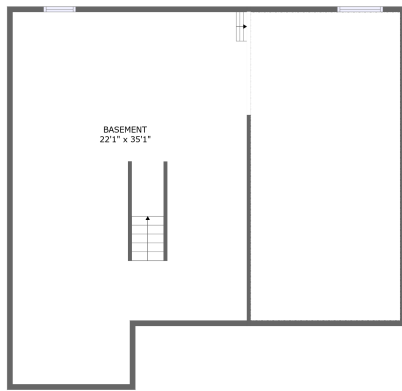

256 Weymouth Drive, North Cornwall Township, Lebanon, Lebanon County, Pennsylvania, United

FLOOR 1

Property summary

1 Garages

3 Bedrooms

2 Bathrooms

0 Half baths

3 Floors

1,904 Gross living area sqft

4,279 Total sqft