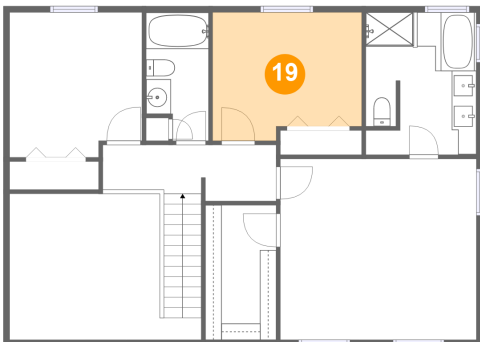

17 Floor 3 - W.I.C.

Dimensions: 5'9" x 10'11"
Area: 62 sq. ft
Counted as living area: Yes

Heated: Yes
Finished: Yes
Enclosed: Yes
Contiguous: Yes
Permitted: Yes
Wet space: No
Addition: No
Conversion: No

**256 Weymouth Drive, North Cornwall Township,
Lebanon, Lebanon County, Pennsylvania, United**

18 Floor 3 - Bath

Dimensions: 5'1" x 10'5"
Area: 48 sq. ft
Counted as living area: Yes

Heated: Yes
Finished: Yes
Enclosed: Yes
Contiguous: Yes
Permitted: Yes
Wet space: Yes
Addition: No
Conversion: No

19 Floor 3 - Bedroom

Dimensions: 12'1" x 10'5"
Area: 117 sq. ft
Counted as living area: Yes

Heated: Yes
Finished: Yes
Enclosed: Yes
Contiguous: Yes
Permitted: Yes
Wet space: No
Addition: No
Conversion: No