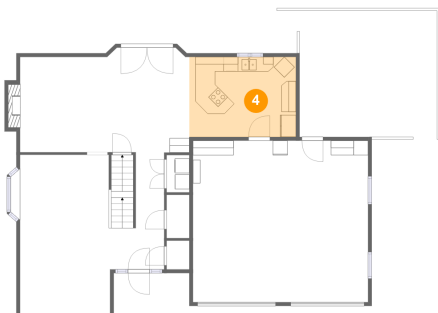

4 Floor 2 - Kitchen

Dimensions: 14'7" x 10'11"
Area: 160 sq. ft
Counted as living area: Yes

Heated: Yes
Finished: Yes
Enclosed: Yes
Contiguous: Yes
Permitted: Yes
Wet space: No
Addition: No
Conversion: No