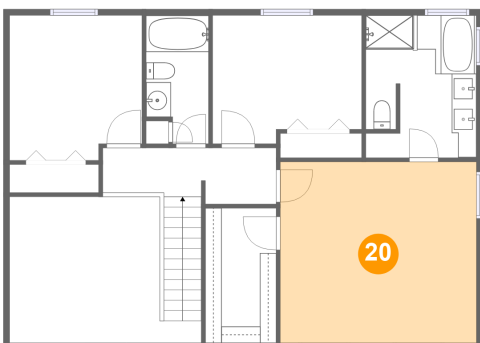

20 Floor 3 - Primary Bedroom

Dimensions: 15'10" x 14'8"
Area: 232 sq. ft
Counted as living area: Yes

Heated: Yes
Finished: Yes
Enclosed: Yes
Contiguous: Yes
Permitted: Yes
Wet space: No
Addition: No
Conversion: No