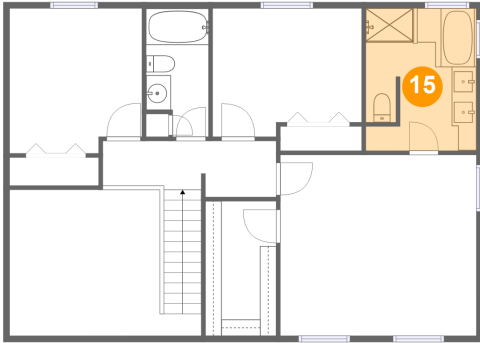

**256 Weymouth Drive, North Cornwall Township,
Lebanon, Lebanon County, Pennsylvania, United**

15 Floor 3 - Primary Bath

Dimensions: 8'11" x 11'6"
Area: 101 sq. ft
Counted as living area: Yes

Heated: Yes
Finished: Yes
Enclosed: Yes
Contiguous: Yes
Permitted: Yes
Wet space: Yes
Addition: No
Conversion: No