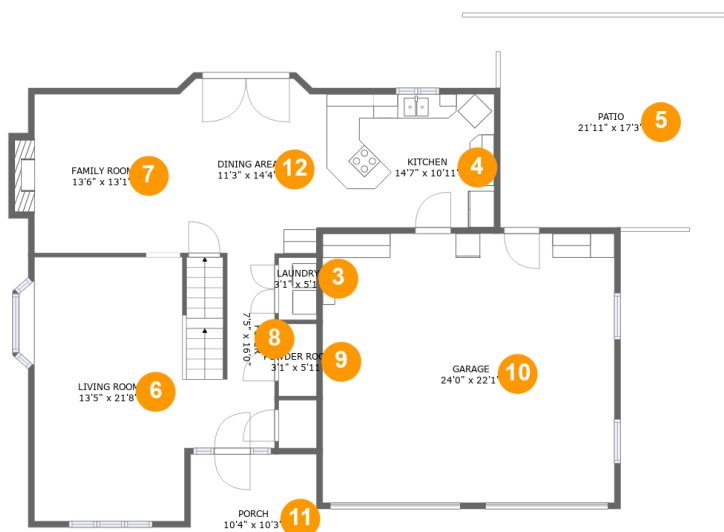

 **0** Half baths

 **3** Floors

 **1,904** Gross living area sqft

 **4,279** Total sqft

**256 Weymouth Drive, North Cornwall Township,
Lebanon, Lebanon County, Pennsylvania, United**

Room dimensions

Floor 1

Total sqft: 1200

Living area: 0

#		Dimensions	sqft	Counted as living area
1	Basement	22'1" x 35'1"	708 sq. ft	No
2	Crawl Space	14'1" x 29'0"	410 sq. ft	No

256 Weymouth Drive, North Cornwall Township, Lebanon, Lebanon County, Pennsylvania, United

Room dimensions

Floor 2

Total sqft: 2014 Living area: 1002

#		Dimensions	sqft	Counted as living area
3	Laundry	3'1" x 5'1"	16 sq. ft	Yes
4	Kitchen	14'7" x 10'11"	160 sq. ft	Yes
5	Patio	21'11" x 17'3"	334 sq. ft	No
6	Living Room	13'5" x 21'8"	274 sq. ft	Yes
7	Family Room	13'6" x 13'1"	165 sq. ft	Yes
8	Foyer	7'5" x 16'0"	113 sq. ft	Yes
9	Powder Room	3'1" x 5'11"	18 sq. ft	Yes
10	Garage	24'0" x 22'1"	530 sq. ft	No
11	Porch	10'4" x 10'3"	106 sq. ft	No
12	Dining Area	11'3" x 14'4"	159 sq. ft	Yes

14 Floor 3 - Hall

Dimensions: 14'0" x 4'6"
Area: 92 sq. ft
Counted as living area: Yes

Heated: Yes
Finished: Yes
Enclosed: Yes
Contiguous: Yes
Permitted: Yes
Wet space: No
Addition: No
Conversion: No

**256 Weymouth Drive, North Cornwall Township,
Lebanon, Lebanon County, Pennsylvania, United**