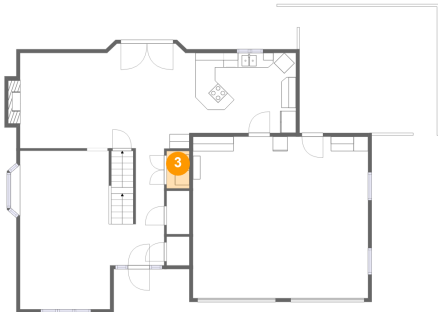

2 Floor 1 - Crawl Space

Dimensions: 14'1" x 29'0"
Area: 410 sq. ft
Counted as living area: No

Heated: No
Finished: No
Enclosed: No
Contiguous: Yes
Permitted: No
Wet space: No
Addition: No
Conversion: No

256 Weymouth Drive, North Cornwall Township, Lebanon, Lebanon County, Pennsylvania, United

3 Floor 2 - Laundry

Dimensions: 3'1" x 5'1"
Area: 16 sq. ft
Counted as living area: Yes

Heated: Yes
Finished: Yes
Enclosed: Yes
Contiguous: Yes
Permitted: Yes
Wet space: No
Addition: No
Conversion: No