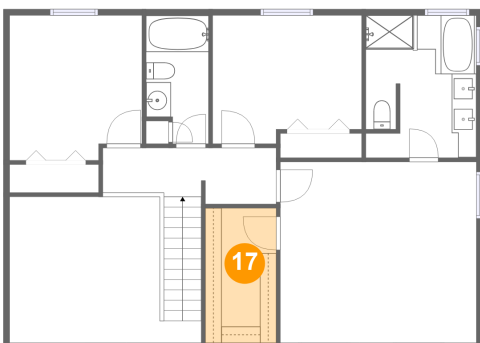

17 Floor 3 - W.I.C.

Dimensions: 5'9" x 10'11"
Area: 62 sq. ft
Counted as living area: Yes

Heated: Yes
Finished: Yes
Enclosed: Yes
Contiguous: Yes
Permitted: Yes
Wet space: No
Addition: No
Conversion: No