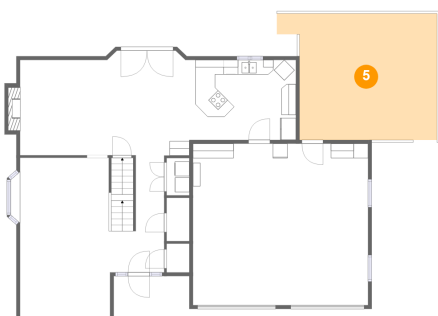

5 Floor 2 - Patio

Dimensions: 21'11" x 17'3"
Area: 334 sq. ft
Counted as living area: No

Heated: No
Finished: Yes
Enclosed: No
Contiguous: Yes
Permitted: Yes
Wet space: No
Addition: No
Conversion: No