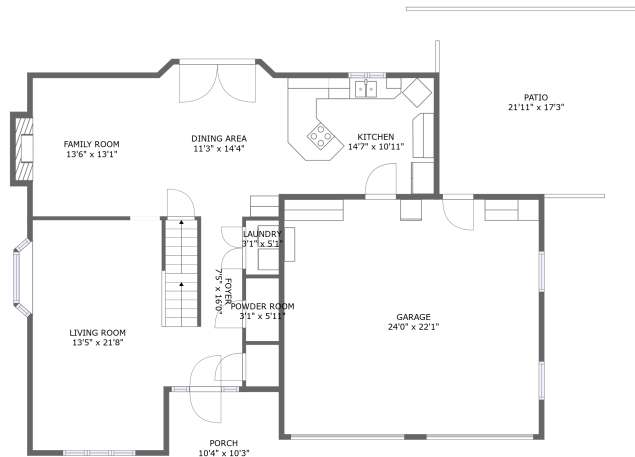

FLOOR 2

Property summary

1 Garages

3 Bedrooms

2 Bathrooms

0 Half baths

3 Floors

1,904 Gross living area sqft

4,279 Total sqft