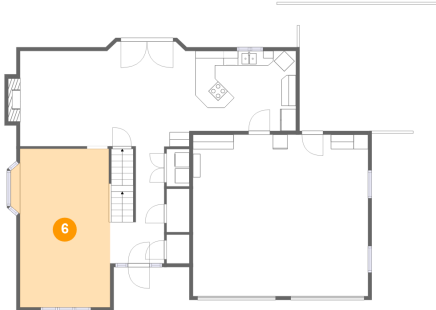

256 Weymouth Drive, North Cornwall Township, Lebanon, Lebanon County, Pennsylvania, United

6 Floor 2 - Living Room

Dimensions: 13'5" x 21'8"
Area: 274 sq. ft
Counted as living area: Yes

Heated: Yes
Finished: Yes
Enclosed: Yes
Contiguous: Yes
Permitted: Yes
Wet space: No
Addition: No
Conversion: No