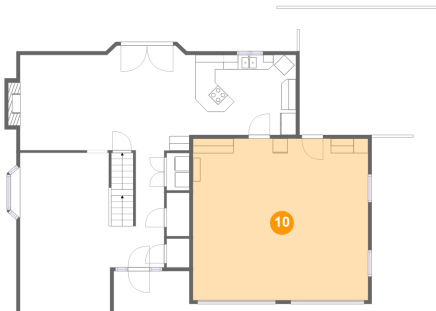

10 Floor 2 - Garage

Dimensions: 24'0" x 22'1"
Area: 530 sq. ft
Counted as living area: No

Heated: No
Finished: No
Enclosed: Yes
Contiguous: Yes
Permitted: Yes
Wet space: No
Addition: No
Conversion: No