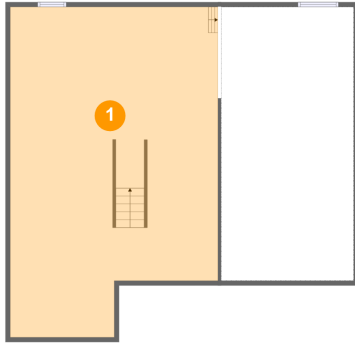

256 Weymouth Drive, North Cornwall Township, Lebanon, Lebanon County, Pennsylvania, United

Room dimensions

Floor 3

Total sqft: 1065 Living area: 902

#		Dimensions	sqft	Counted as living area
13	Bedroom	10'9" x 11'9"	121 sq. ft	Yes
14	Hall	14'0" x 4'6"	92 sq. ft	Yes
15	Primary Bath	8'11" x 11'6"	101 sq. ft	Yes
16	Open To Below	15'6" x 11'10"	150 sq. ft	No
17	W.I.C.	5'9" x 10'11"	62 sq. ft	Yes
18	Bath	5'1" x 10'5"	48 sq. ft	Yes
19	Bedroom	12'1" x 10'5"	117 sq. ft	Yes
20	Primary Bedroom	15'10" x 14'8"	232 sq. ft	Yes

256 Weymouth Drive, North Cornwall Township, Lebanon, Lebanon County, Pennsylvania, United

1 Floor 1 - Basement

Dimensions: 22'1" x 35'1"
Area: 708 sq. ft
Counted as living area: No

Heated: Yes
Finished: No
Enclosed: Yes
Contiguous: Yes
Permitted: Yes
Wet space: No
Addition: No
Conversion: No