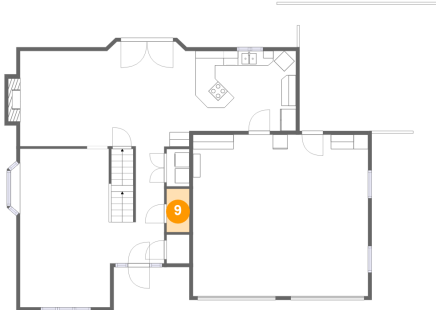

8 Floor 2 - Foyer

Dimensions: 7'5" x 16'0"
Area: 113 sq. ft
Counted as living area: Yes

Heated: Yes
Finished: Yes
Enclosed: Yes
Contiguous: Yes
Permitted: Yes
Wet space: No
Addition: No
Conversion: No

**256 Weymouth Drive, North Cornwall Township,
Lebanon, Lebanon County, Pennsylvania, United**

9 Floor 2 - Powder Room

Dimensions: 3'1" x 5'11"
Area: 18 sq. ft
Counted as living area: Yes

Heated: Yes
Finished: Yes
Enclosed: Yes
Contiguous: Yes
Permitted: Yes
Wet space: No
Addition: No
Conversion: No