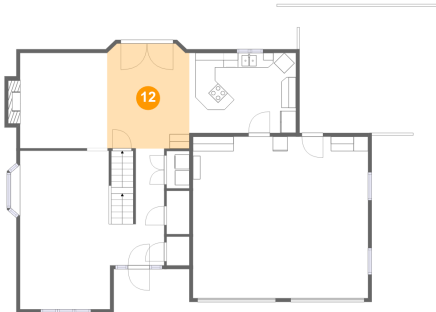

256 Weymouth Drive, North Cornwall Township, Lebanon, Lebanon County, Pennsylvania, United

12 Floor 2 - Dining Area

Dimensions: 11'3" x 14'4"
Area: 159 sq. ft
Counted as living area: Yes

Heated: Yes
Finished: Yes
Enclosed: Yes
Contiguous: Yes
Permitted: Yes
Wet space: No
Addition: No
Conversion: No