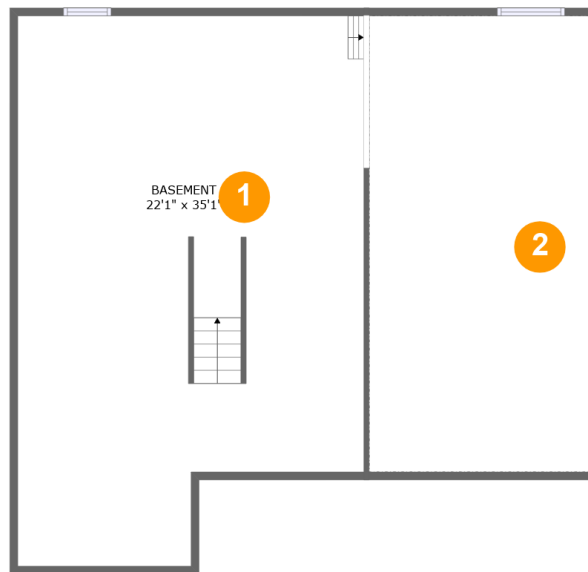

 **0** Half baths

 **3** Floors

 **1,904** Gross living area sqft

 **4,279** Total sqft

**256 Weymouth Drive, North Cornwall Township,
Lebanon, Lebanon County, Pennsylvania, United**

Room dimensions

Floor 1

Total sqft: 1200

Living area: 0

#		Dimensions	sqft	Counted as living area
1	Basement	22'1" x 35'1"	708 sq. ft	No
2	Crawl Space	14'1" x 29'0"	410 sq. ft	No

256 Weymouth Drive, North Cornwall Township, Lebanon, Lebanon County, Pennsylvania, United