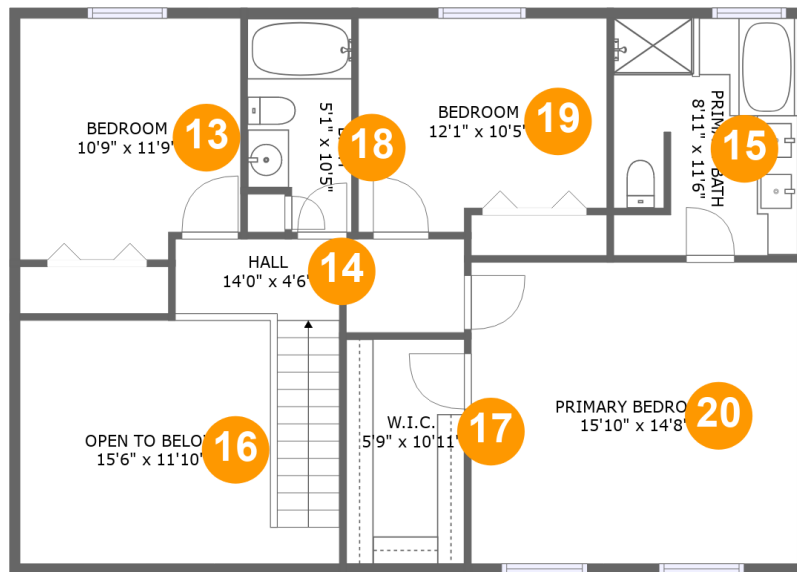

Total sqft: 1200

Living area: 0

#		Dimensions	sqft	Counted as living area
1	Basement	22'1" x 35'1"	708 sq. ft	No
2	Crawl Space	14'1" x 29'0"	410 sq. ft	No

256 Weymouth Drive, North Cornwall Township, Lebanon, Lebanon County, Pennsylvania, United

Room dimensions

Floor 2

Total sqft: 2014 Living area: 1002

#		Dimensions	sqft	Counted as living area
3	Laundry	3'1" x 5'1"	16 sq. ft	Yes
4	Kitchen	14'7" x 10'11"	160 sq. ft	Yes
5	Patio	21'11" x 17'3"	334 sq. ft	No
6	Living Room	13'5" x 21'8"	274 sq. ft	Yes
7	Family Room	13'6" x 13'1"	165 sq. ft	Yes
8	Foyer	7'5" x 16'0"	113 sq. ft	Yes
9	Powder Room	3'1" x 5'11"	18 sq. ft	Yes
10	Garage	24'0" x 22'1"	530 sq. ft	No
11	Porch	10'4" x 10'3"	106 sq. ft	No
12	Dining Area	11'3" x 14'4"	159 sq. ft	Yes

256 Weymouth Drive, North Cornwall Township, Lebanon, Lebanon County, Pennsylvania, United

Room dimensions

Floor 3

Total sqft: 1065 Living area: 902

#		Dimensions	sqft	Counted as living area
13	Bedroom	10'9" x 11'9"	121 sq. ft	Yes
14	Hall	14'0" x 4'6"	92 sq. ft	Yes
15	Primary Bath	8'11" x 11'6"	101 sq. ft	Yes
16	Open To Below	15'6" x 11'10"	150 sq. ft	No
17	W.I.C.	5'9" x 10'11"	62 sq. ft	Yes
18	Bath	5'1" x 10'5"	48 sq. ft	Yes
19	Bedroom	12'1" x 10'5"	117 sq. ft	Yes
20	Primary Bedroom	15'10" x 14'8"	232 sq. ft	Yes

8 Floor 2 - Foyer

Dimensions: 7'5" x 16'0"
Area: 113 sq. ft
Counted as living area: Yes

Heated: Yes
Finished: Yes
Enclosed: Yes
Contiguous: Yes
Permitted: Yes
Wet space: No
Addition: No
Conversion: No

**256 Weymouth Drive, North Cornwall Township,
Lebanon, Lebanon County, Pennsylvania, United**