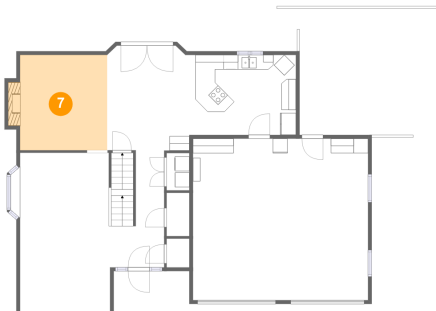

7 Floor 2 - Family Room

Dimensions: 13'6" x 13'1"
Area: 165 sq. ft
Counted as living area: Yes

Heated: Yes
Finished: Yes
Enclosed: Yes
Contiguous: Yes
Permitted: Yes
Wet space: No
Addition: No
Conversion: No