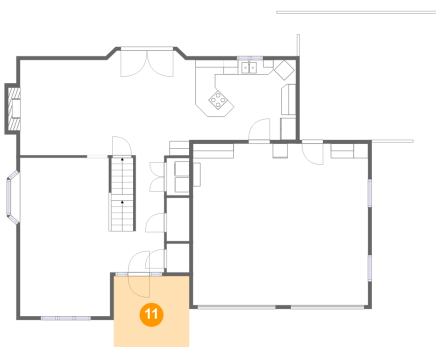

11 Floor 2 - Porch

Dimensions: 10'4" x 10'3"
Area: 106 sq. ft
Counted as living area: No

Heated: No
Finished: Yes
Enclosed: No
Contiguous: Yes
Permitted: Yes
Wet space: No
Addition: No
Conversion: No