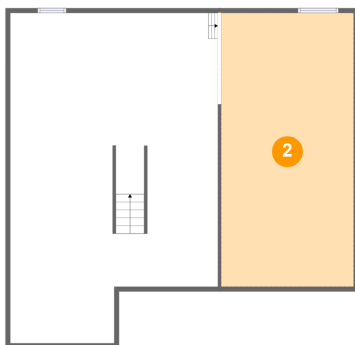

256 Weymouth Drive, North Cornwall Township, Lebanon, Lebanon County, Pennsylvania, United

Room dimensions

Floor 3

Total sqft: 1065 Living area: 902

#		Dimensions	sqft	Counted as living area
13	Bedroom	10'9" x 11'9"	121 sq. ft	Yes
14	Hall	14'0" x 4'6"	92 sq. ft	Yes
15	Primary Bath	8'11" x 11'6"	101 sq. ft	Yes
16	Open To Below	15'6" x 11'10"	150 sq. ft	No
17	W.I.C.	5'9" x 10'11"	62 sq. ft	Yes
18	Bath	5'1" x 10'5"	48 sq. ft	Yes
19	Bedroom	12'1" x 10'5"	117 sq. ft	Yes
20	Primary Bedroom	15'10" x 14'8"	232 sq. ft	Yes

256 Weymouth Drive, North Cornwall Township, Lebanon, Lebanon County, Pennsylvania, United

1 Floor 1 - Basement

Dimensions: 22'1" x 35'1"
Area: 708 sq. ft
Counted as living area: No

Heated: Yes
Finished: No
Enclosed: Yes
Contiguous: Yes
Permitted: Yes
Wet space: No
Addition: No
Conversion: No

2 Floor 1 - Crawl Space

Dimensions: 14'1" x 29'0"
Area: 410 sq. ft
Counted as living area: No

Heated: No
Finished: No
Enclosed: No
Contiguous: Yes
Permitted: No
Wet space: No
Addition: No
Conversion: No