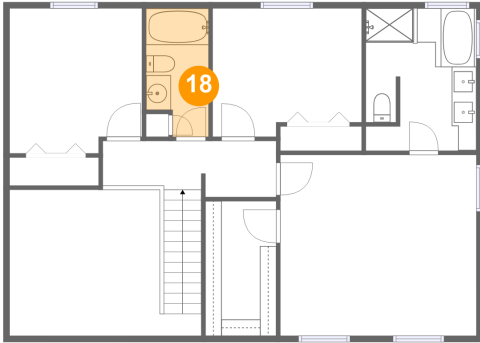

17 Floor 3 - W.I.C.

Dimensions: 5'9" x 10'11"
Area: 62 sq. ft
Counted as living area: Yes

Heated: Yes
Finished: Yes
Enclosed: Yes
Contiguous: Yes
Permitted: Yes
Wet space: No
Addition: No
Conversion: No

**256 Weymouth Drive, North Cornwall Township,
Lebanon, Lebanon County, Pennsylvania, United**

18 Floor 3 - Bath

Dimensions: 5'1" x 10'5"
Area: 48 sq. ft
Counted as living area: Yes

Heated: Yes
Finished: Yes
Enclosed: Yes
Contiguous: Yes
Permitted: Yes
Wet space: Yes
Addition: No
Conversion: No