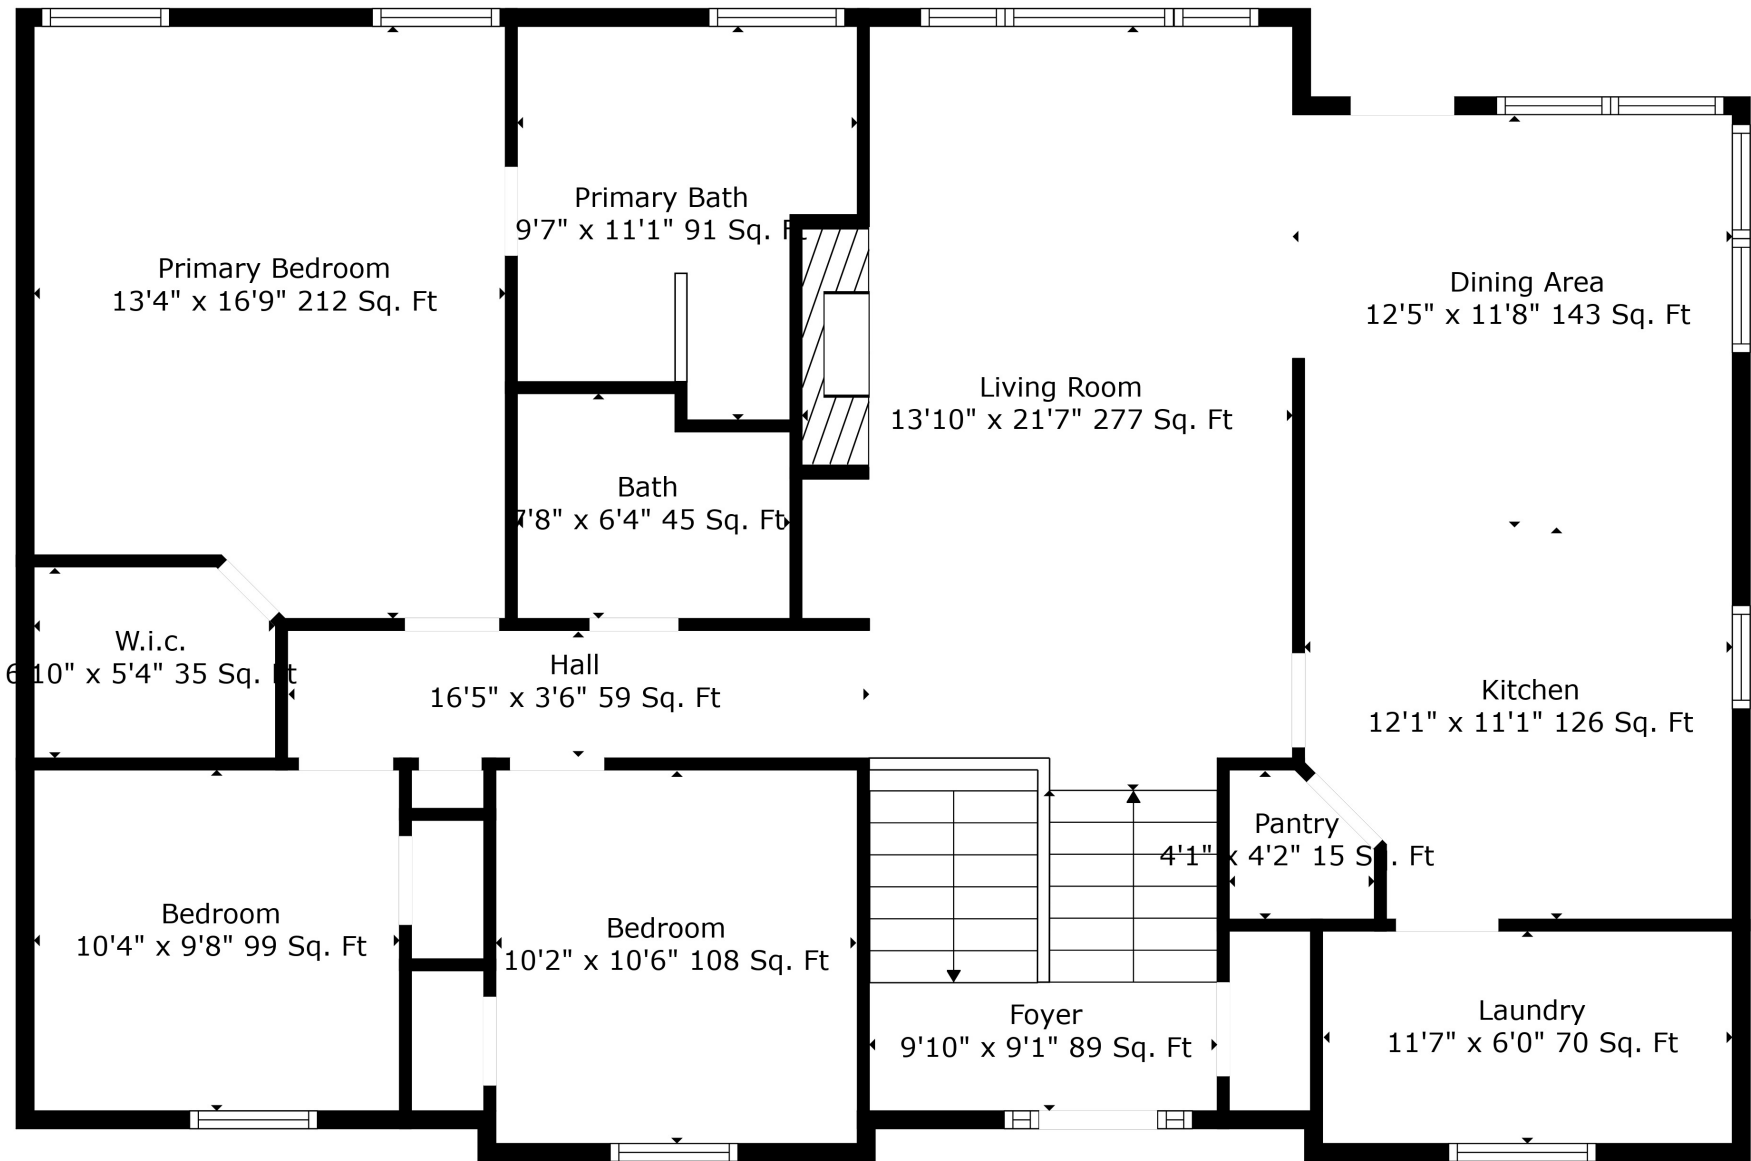

Floor 1

Floor 2

Total scanned area: 2231 sq. ft

Total scanned area: 2231 sq. ft

Measurements Are Calculated By Cubicasa Technology. Deemed Highly Reliable But Not Guaranteed.

Total scanned area: 2231 sq. ft