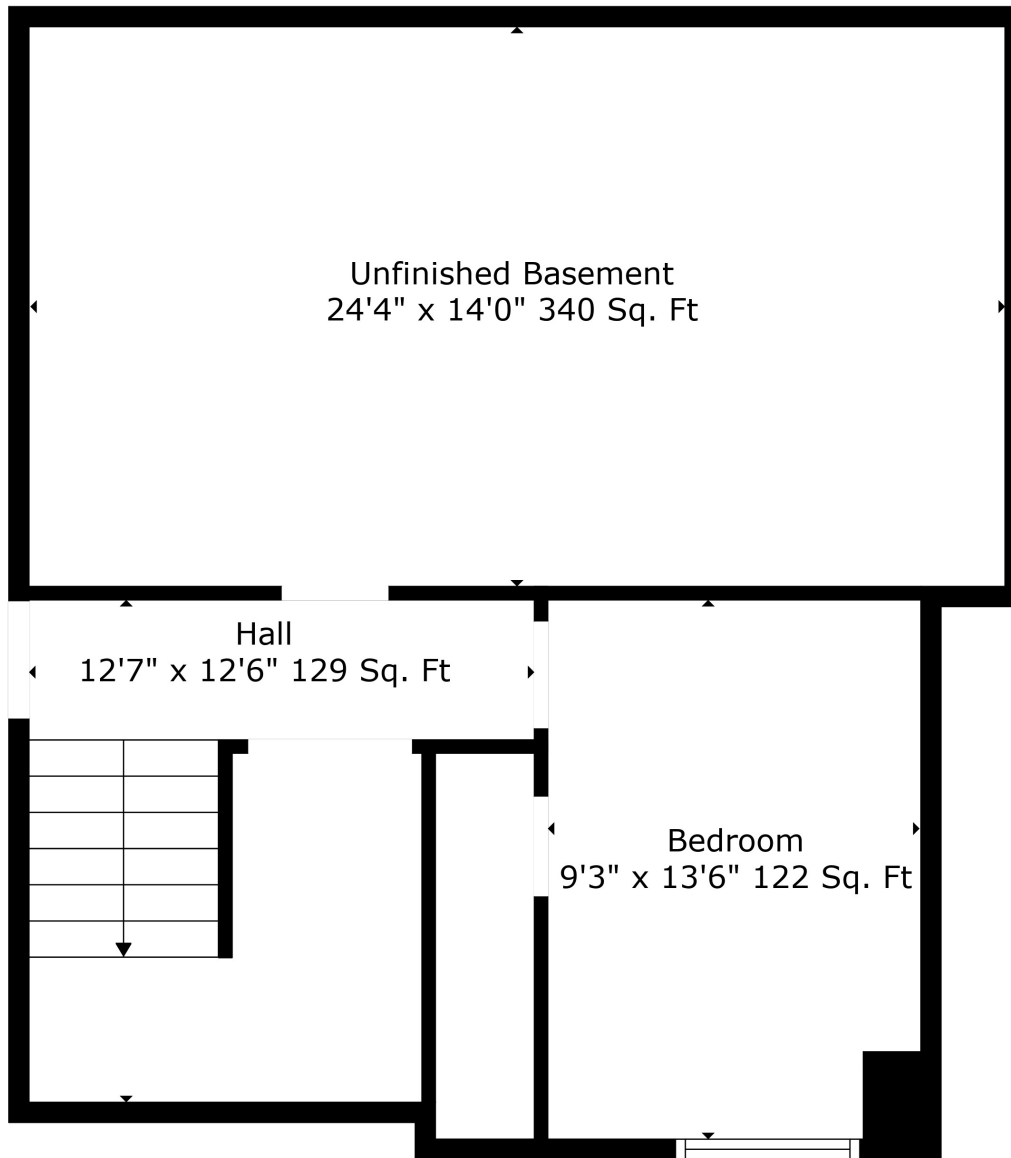

Floor 1

Floor 2

Total scanned area: 2231 sq. ft

Total scanned area: 2231 sq. ft

Measurements Are Calculated By Cubicasa Technology. Deemed Highly Reliable But Not Guaranteed.

Total scanned area: 2231 sq. ft