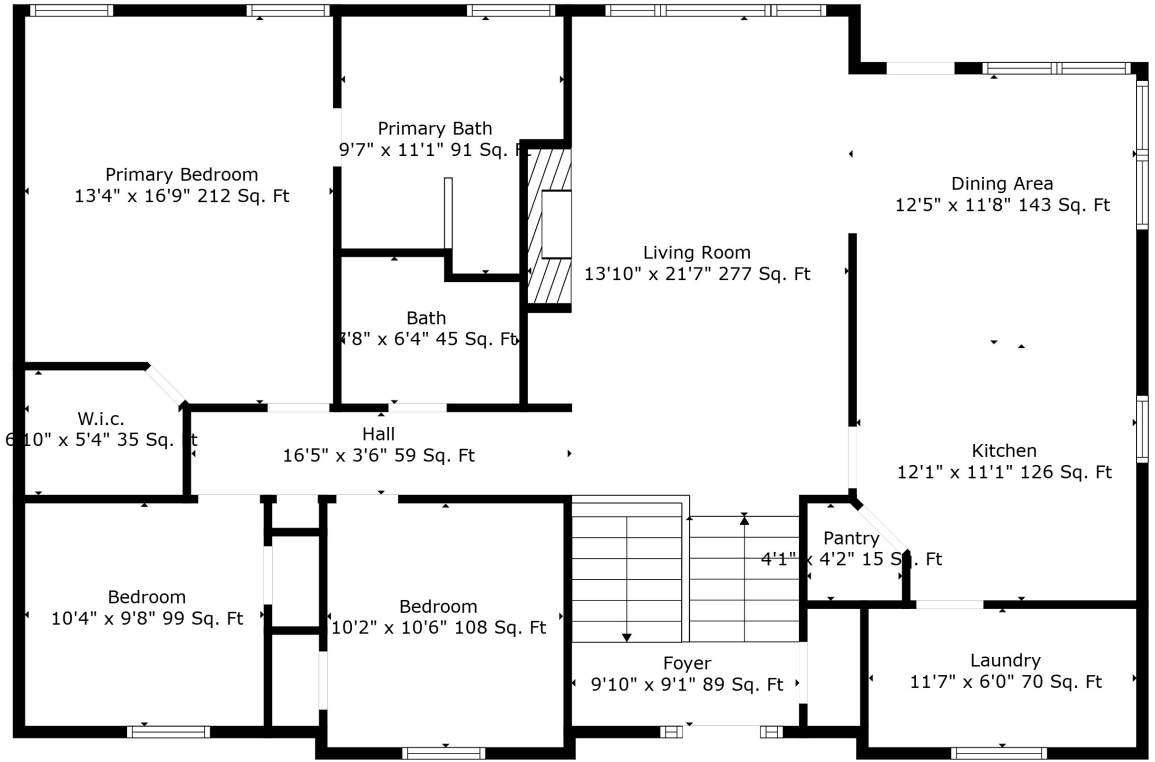

Floor 1

Floor 2

Total scanned area: 2231 sq. ft

Total scanned area: 2231 sq. ft

Measurements Are Calculated By Cubicasa Technology. Deemed Highly Reliable But Not Guaranteed.

Total scanned area: 2231 sq. ft