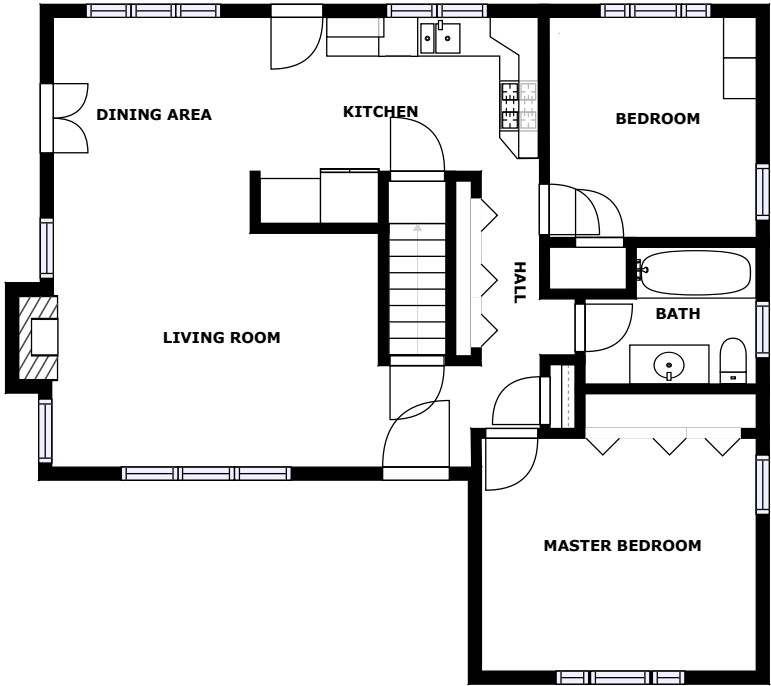

Home report

Powered by CUBICASA

14 Russell Rd
Newburgh

Highlights

1 Kitchen

1 Living room

2 Bedroom

1 Bath

14 Doors

19 Windows

Nearby services Data source: Google Maps

Mid Valley Mall, 0.9 mi

Geraci Market, 0.7 mi

Montefiore St. Luke's
Cornwall, 0.5 mi

LifeAllowed, 0.3 mi

Youngest Brother, 0.2 mi

Hospital Helipad, 0.6 mi

Floor plan

Appendix 1: Data sheet

LivingRoom - 1	Bath - 1	Dining - 1
Dining - Open - 1	Bedroom - 2	Bedroom - Master - 1
Hall - 1	Kitchen - 1	