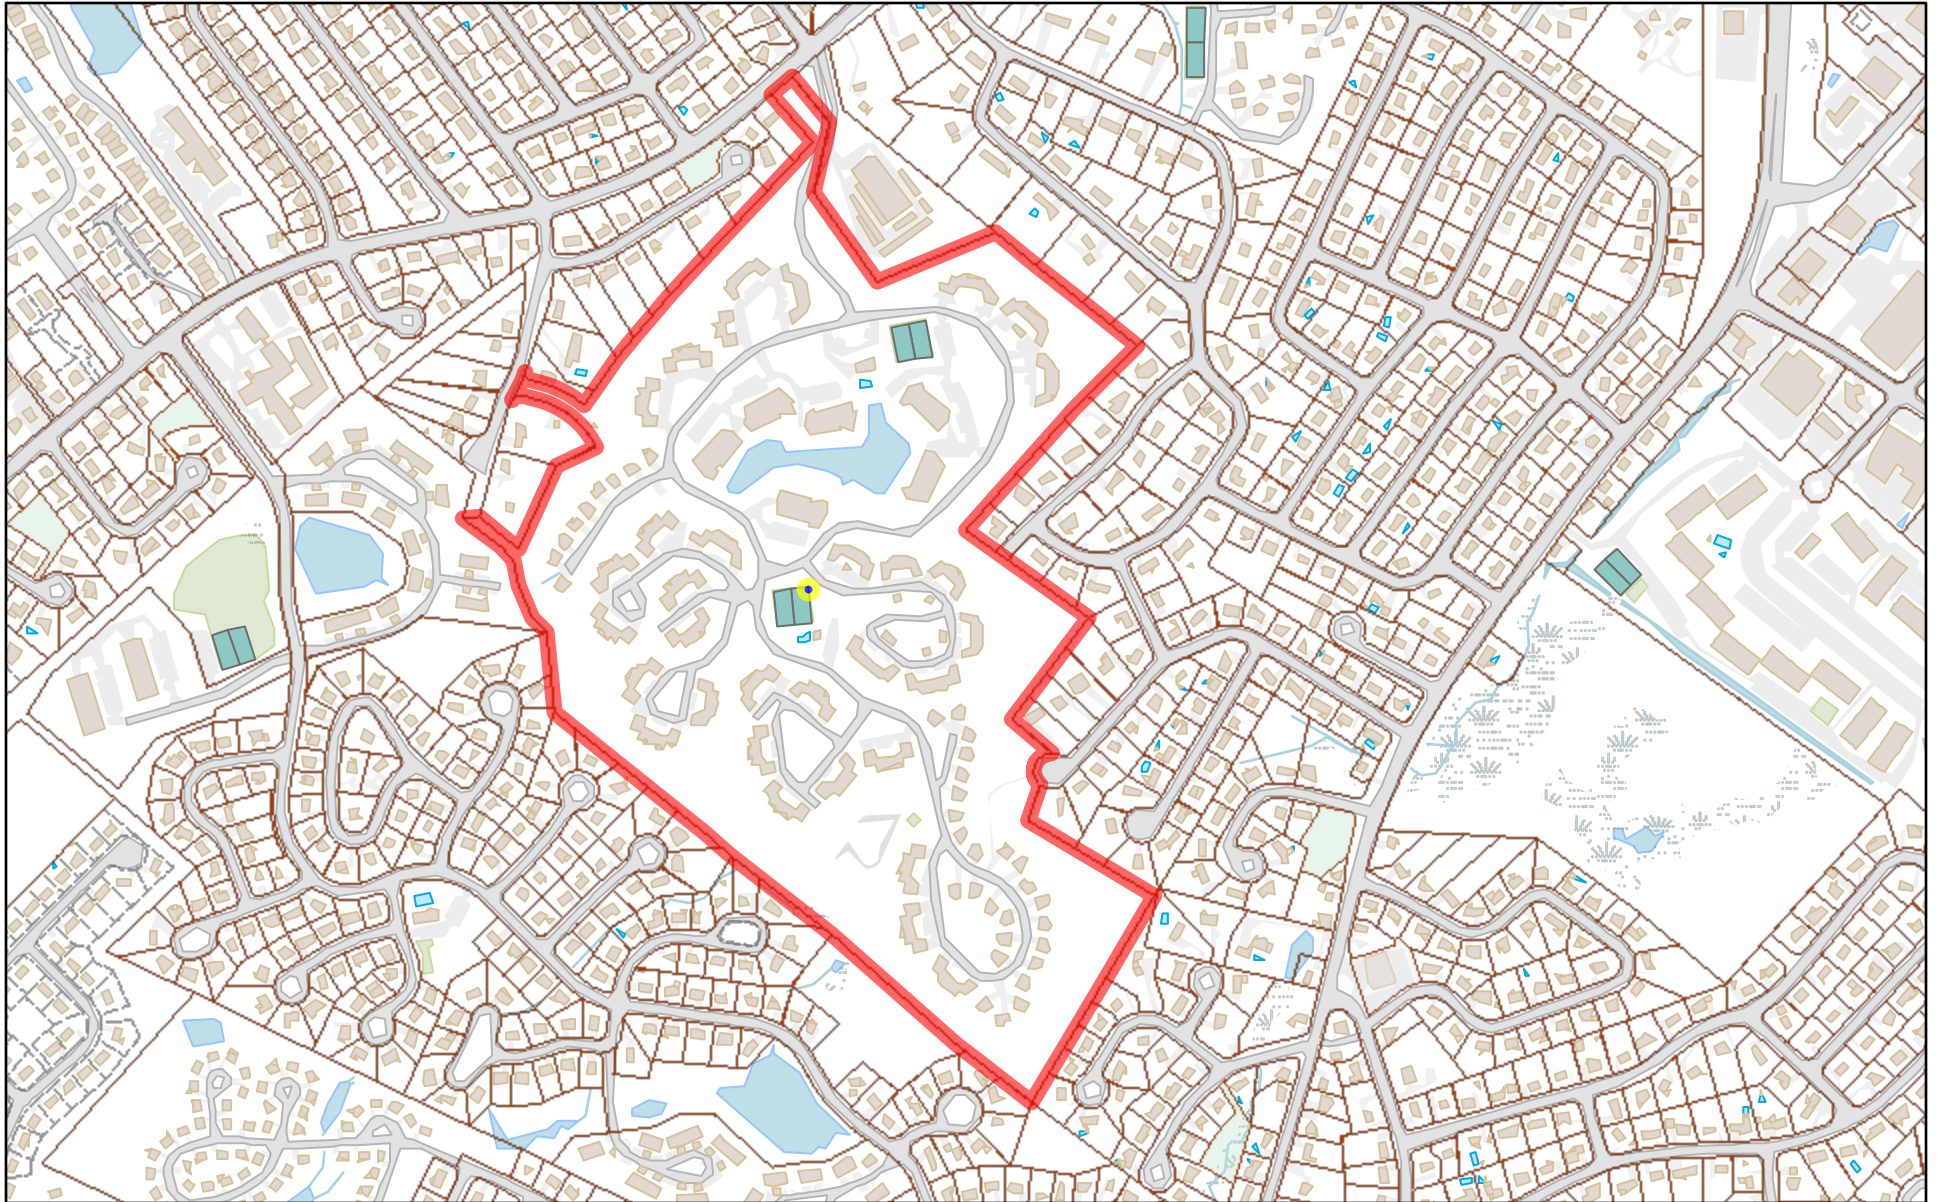

# 54 Laurel Ct

© All EagleView Technology Corporation

# Subdivision Map

9/20/2024

- |                    |  |                        |
|--------------------|--|------------------------|
| Road Names         | CEMETERY                                   | MUNICIPAL BUILDINGS    |
| Parcels            | CONSERVATION LAND                          | NON MUNICIPAL BUILDING |
| Common Lines       | DEDICATED OPEN SPACE; PARK RECREATION LAND | PARKING LOT            |
| City-Owned Parcels | HIGHWAY TAKING                             | VACANT LAND            |
| AIRPORT            |  |                        |