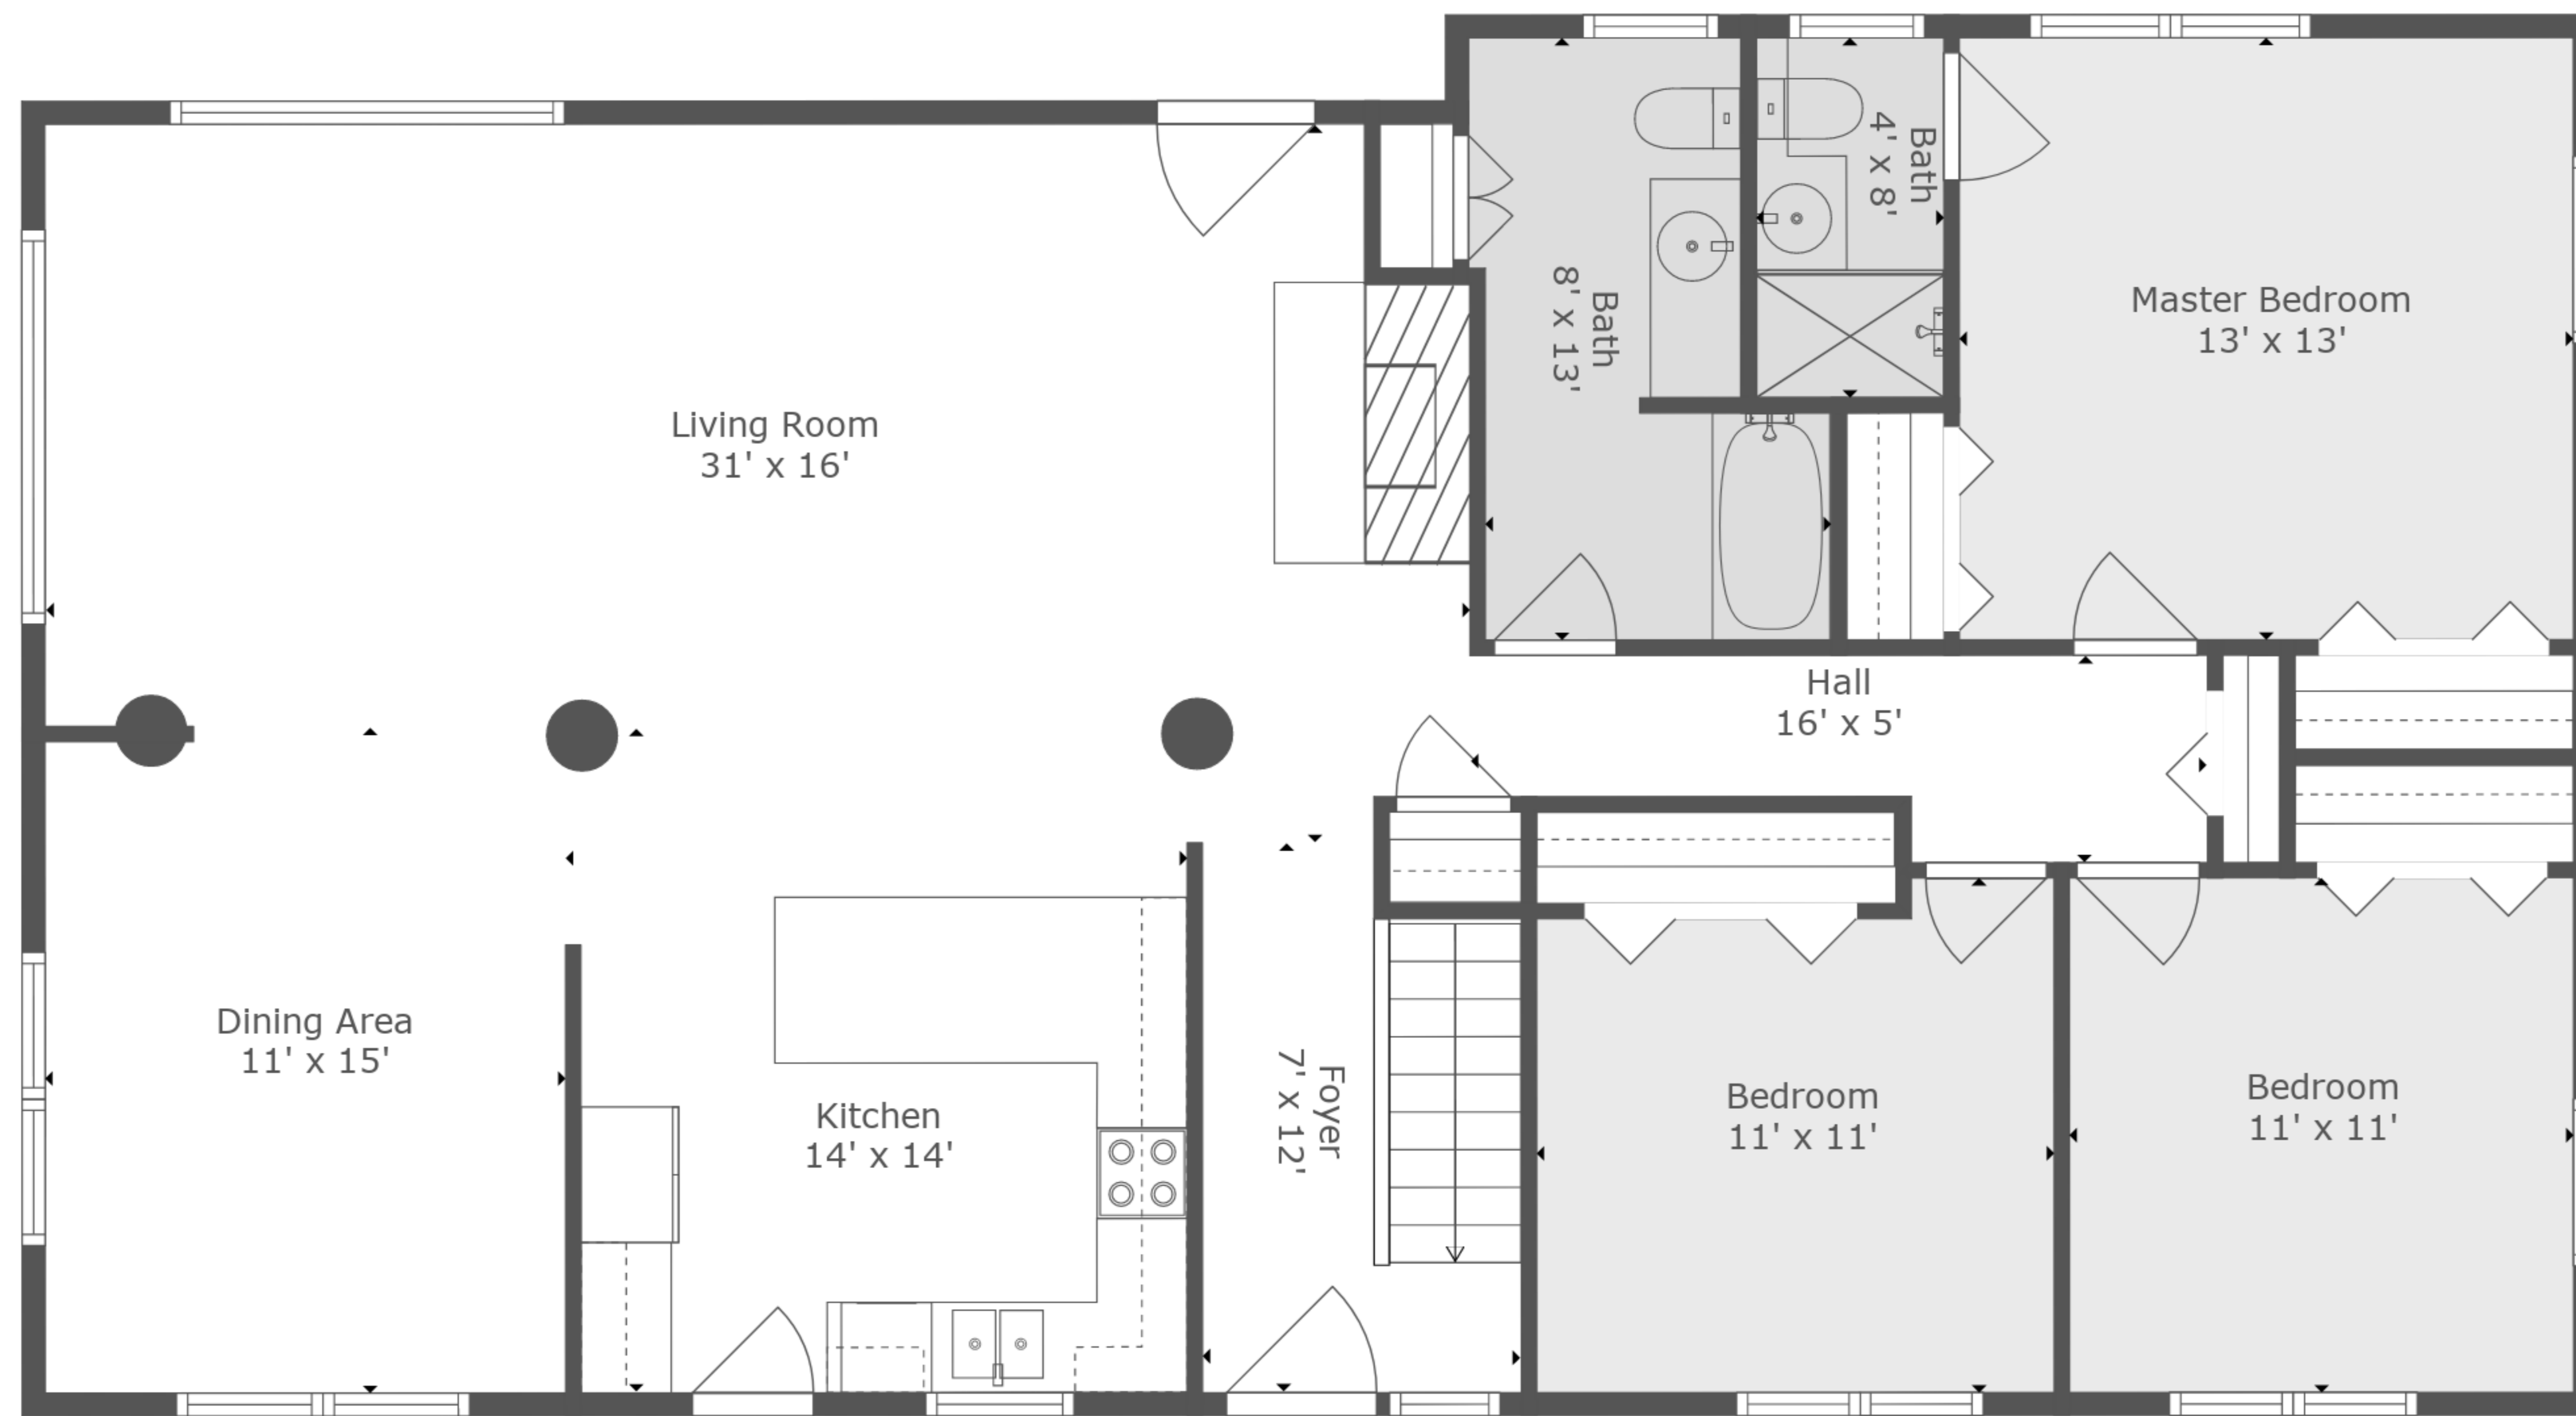

TOTAL: 2595 sq. ft
 FLOOR 1: 1026 sq. ft, FLOOR 2: 1569 sq. ft
 EXCLUDED AREAS: STORAGE: 126 sq. ft, GARAGE: 666 sq. ft

Measurements Are Calculated By 3rd Party. Deemed Highly Reliable, But Not Guaranteed.

Floor 2

Floor 1

TOTAL: 2595 sq. ft
 FLOOR 1: 1026 sq. ft, FLOOR 2: 1569 sq. ft
 EXCLUDED AREAS: STORAGE: 126 sq. ft, GARAGE: 666 sq. ft

Measurements Are Calculated By 3rd Party. Deemed Highly Reliable, But Not Guaranteed.