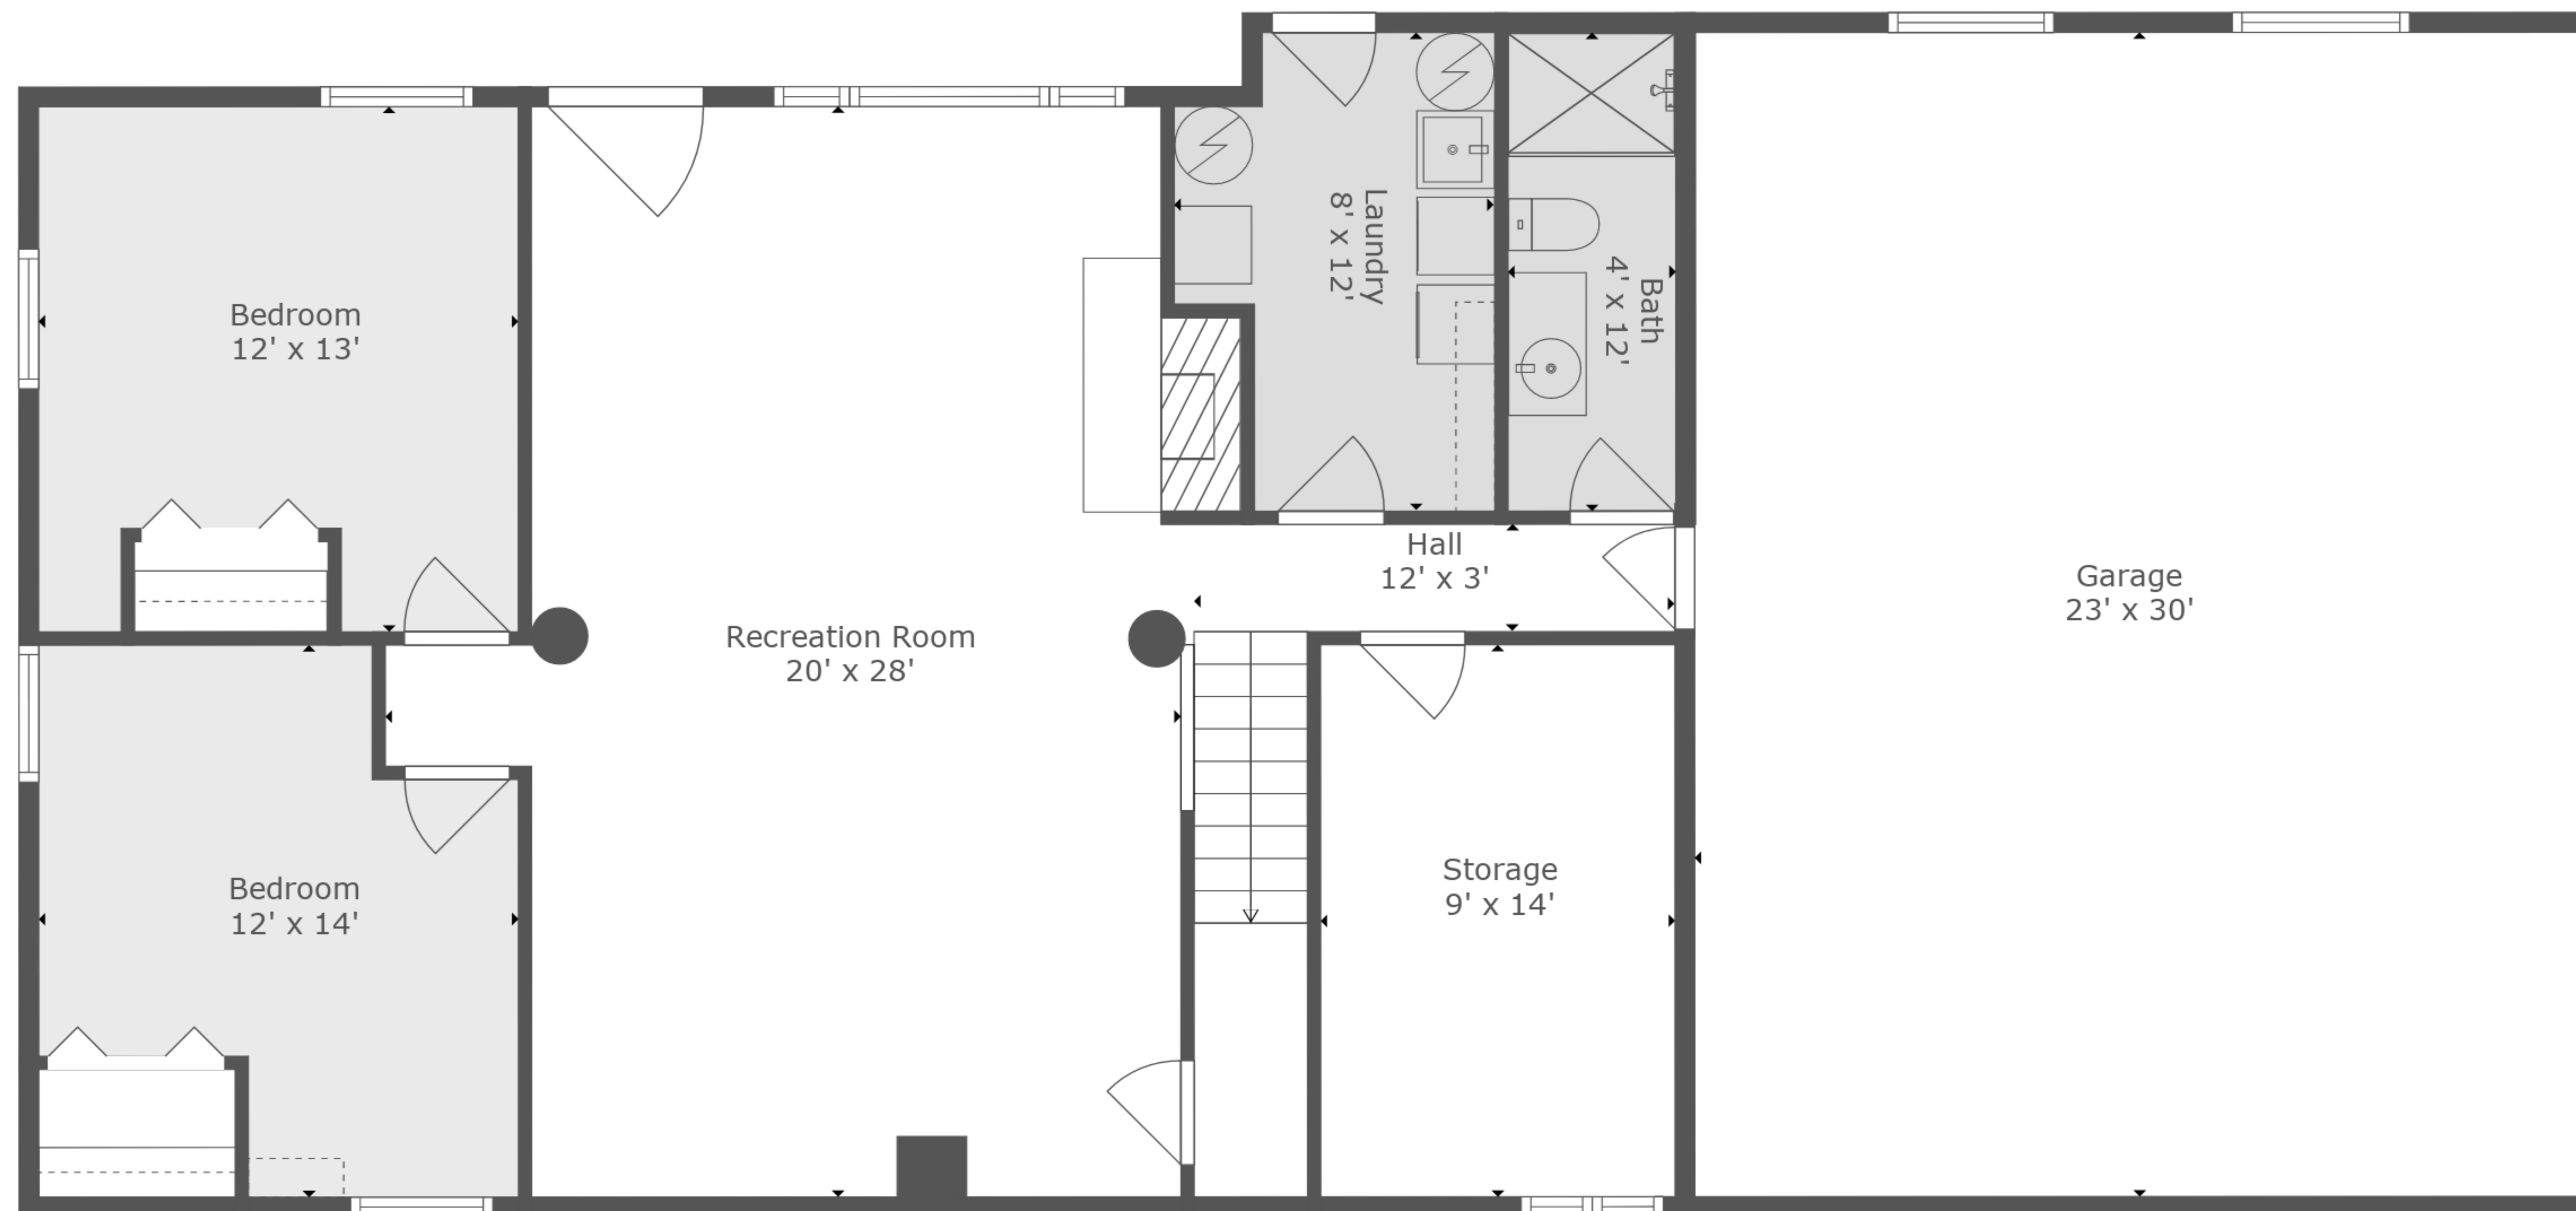

TOTAL: 2595 sq. ft
 FLOOR 1: 1026 sq. ft, FLOOR 2: 1569 sq. ft
 EXCLUDED AREAS: STORAGE: 126 sq. ft, GARAGE: 666 sq. ft

Measurements Are Calculated By 3rd Party. Deemed Highly Reliable, But Not Guaranteed.

Floor 2

Floor 1

TOTAL: 2595 sq. ft
 FLOOR 1: 1026 sq. ft, FLOOR 2: 1569 sq. ft
 EXCLUDED AREAS: STORAGE: 126 sq. ft, GARAGE: 666 sq. ft

Measurements Are Calculated By 3rd Party. Deemed Highly Reliable, But Not Guaranteed.