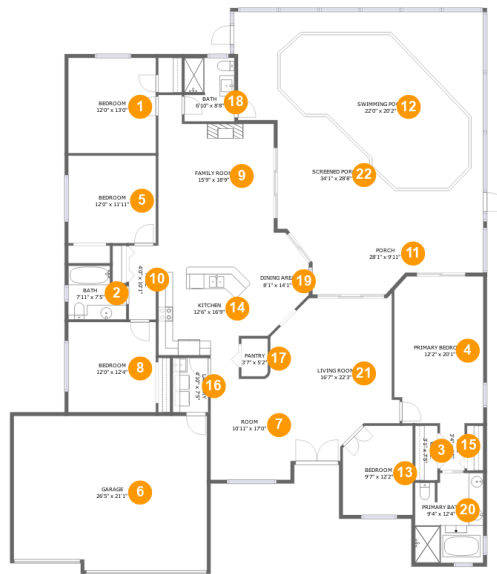

# 7029 Auburn Lane, River Ridge, New Port Richey, Pasco County, Florida, United States, 34654

## Room Dimensions

Floor 1

Total sqft: 3797

Living area: 2439

#	Room name	Dimensions	Area (sqft)	Counted as Living Area
1	Bedroom	12'0" x 13'0"	156 sq. ft	Yes
2	Bath	7'11" x 7'5"	52 sq. ft	Yes
3	W.i.c.	3'1" x 7'5"	23 sq. ft	Yes
4	Primary Bedroom	12'2" x 20'1"	238 sq. ft	Yes
5	Bedroom	12'0" x 11'11"	143 sq. ft	Yes
6	Garage	26'5" x 21'1"	542 sq. ft	No
7	Room	10'11" x 17'0"	166 sq. ft	Yes
8	Bedroom	12'0" x 12'4"	147 sq. ft	Yes
9	Family Room	15'9" x 18'9"	247 sq. ft	Yes
10	Hall	4'0" x 10'1"	38 sq. ft	Yes
11	Porch	28'1" x 9'11"	209 sq. ft	No

**7029 Auburn Lane, River Ridge, New Port Richey,  
Pasco County, Florida, United States, 34654**

**9 Floor 1 - Family Room**

**Dimensions:** 15'9" x 18'9"  
**Area:** 247 sq. ft  
**Counted as Living Area:**  
Yes