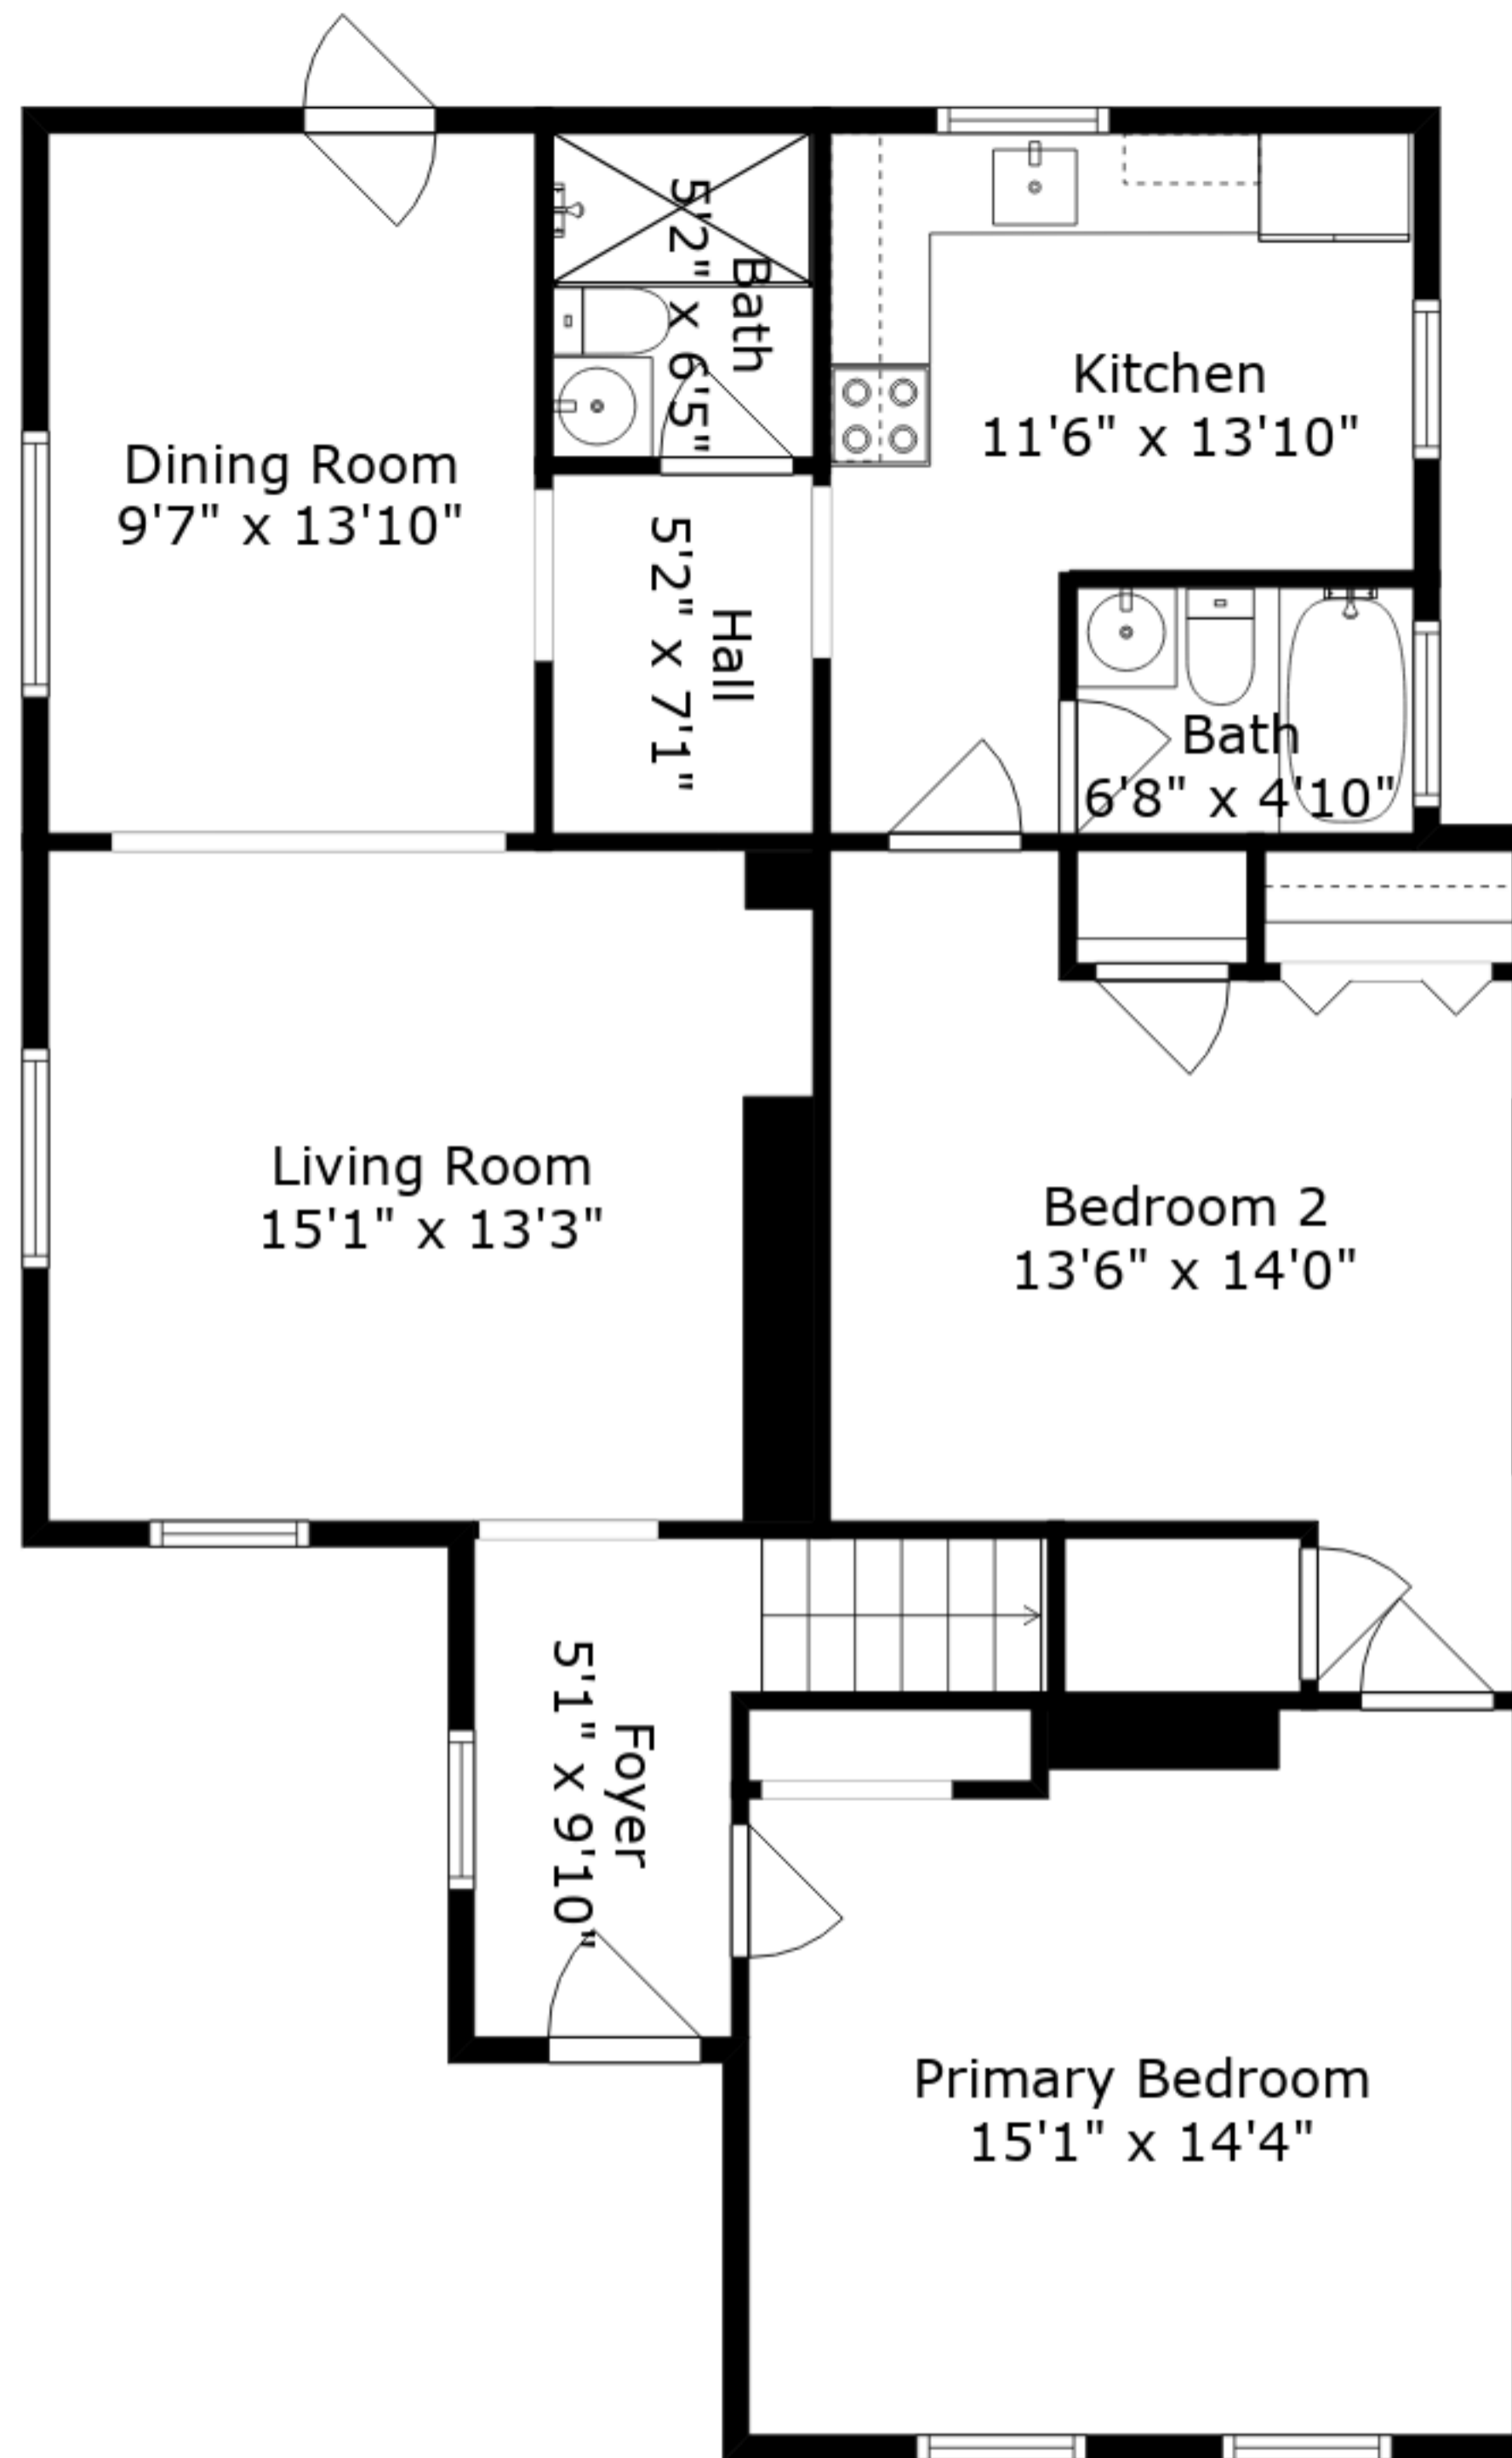

ESTIMATED AREAS

GLA BELOW GROUND: 0 sq. ft EXCLUDED AREAS 921 sq. ft
GLA MAIN FLOOR: 1165 sq. ft EXCLUDED AREAS 0 sq. ft
GLA UPPER FLOOR: 715 sq. ft EXCLUDED AREAS 0 sq. ft
Total GLA 1880 sq. ft, total area 2801 sq. ft

Sizes And Dimensions Are Approximate. Actual May Vary.

ESTIMATED AREAS

GLA BELOW GROUND: 0 sq. ft EXCLUDED AREAS 921 sq. ft
 GLA MAIN FLOOR: 1165 sq. ft EXCLUDED AREAS 0 sq. ft
 GLA UPPER FLOOR: 715 sq. ft EXCLUDED AREAS 0 sq. ft
 Total GLA 1880 sq. ft, total area 2801 sq. ft

Sizes And Dimensions Are Approximate. Actual May Vary.

Lower Floor

Main Floor

Upper Floor

ESTIMATED AREAS

GLA BELOW GROUND: 0 sq. ft EXCLUDED AREAS 921 sq. ft
 GLA MAIN FLOOR: 1165 sq. ft EXCLUDED AREAS 0 sq. ft
 GLA UPPER FLOOR: 715 sq. ft EXCLUDED AREAS 0 sq. ft
 Total GLA 1880 sq. ft, total area 2801 sq. ft