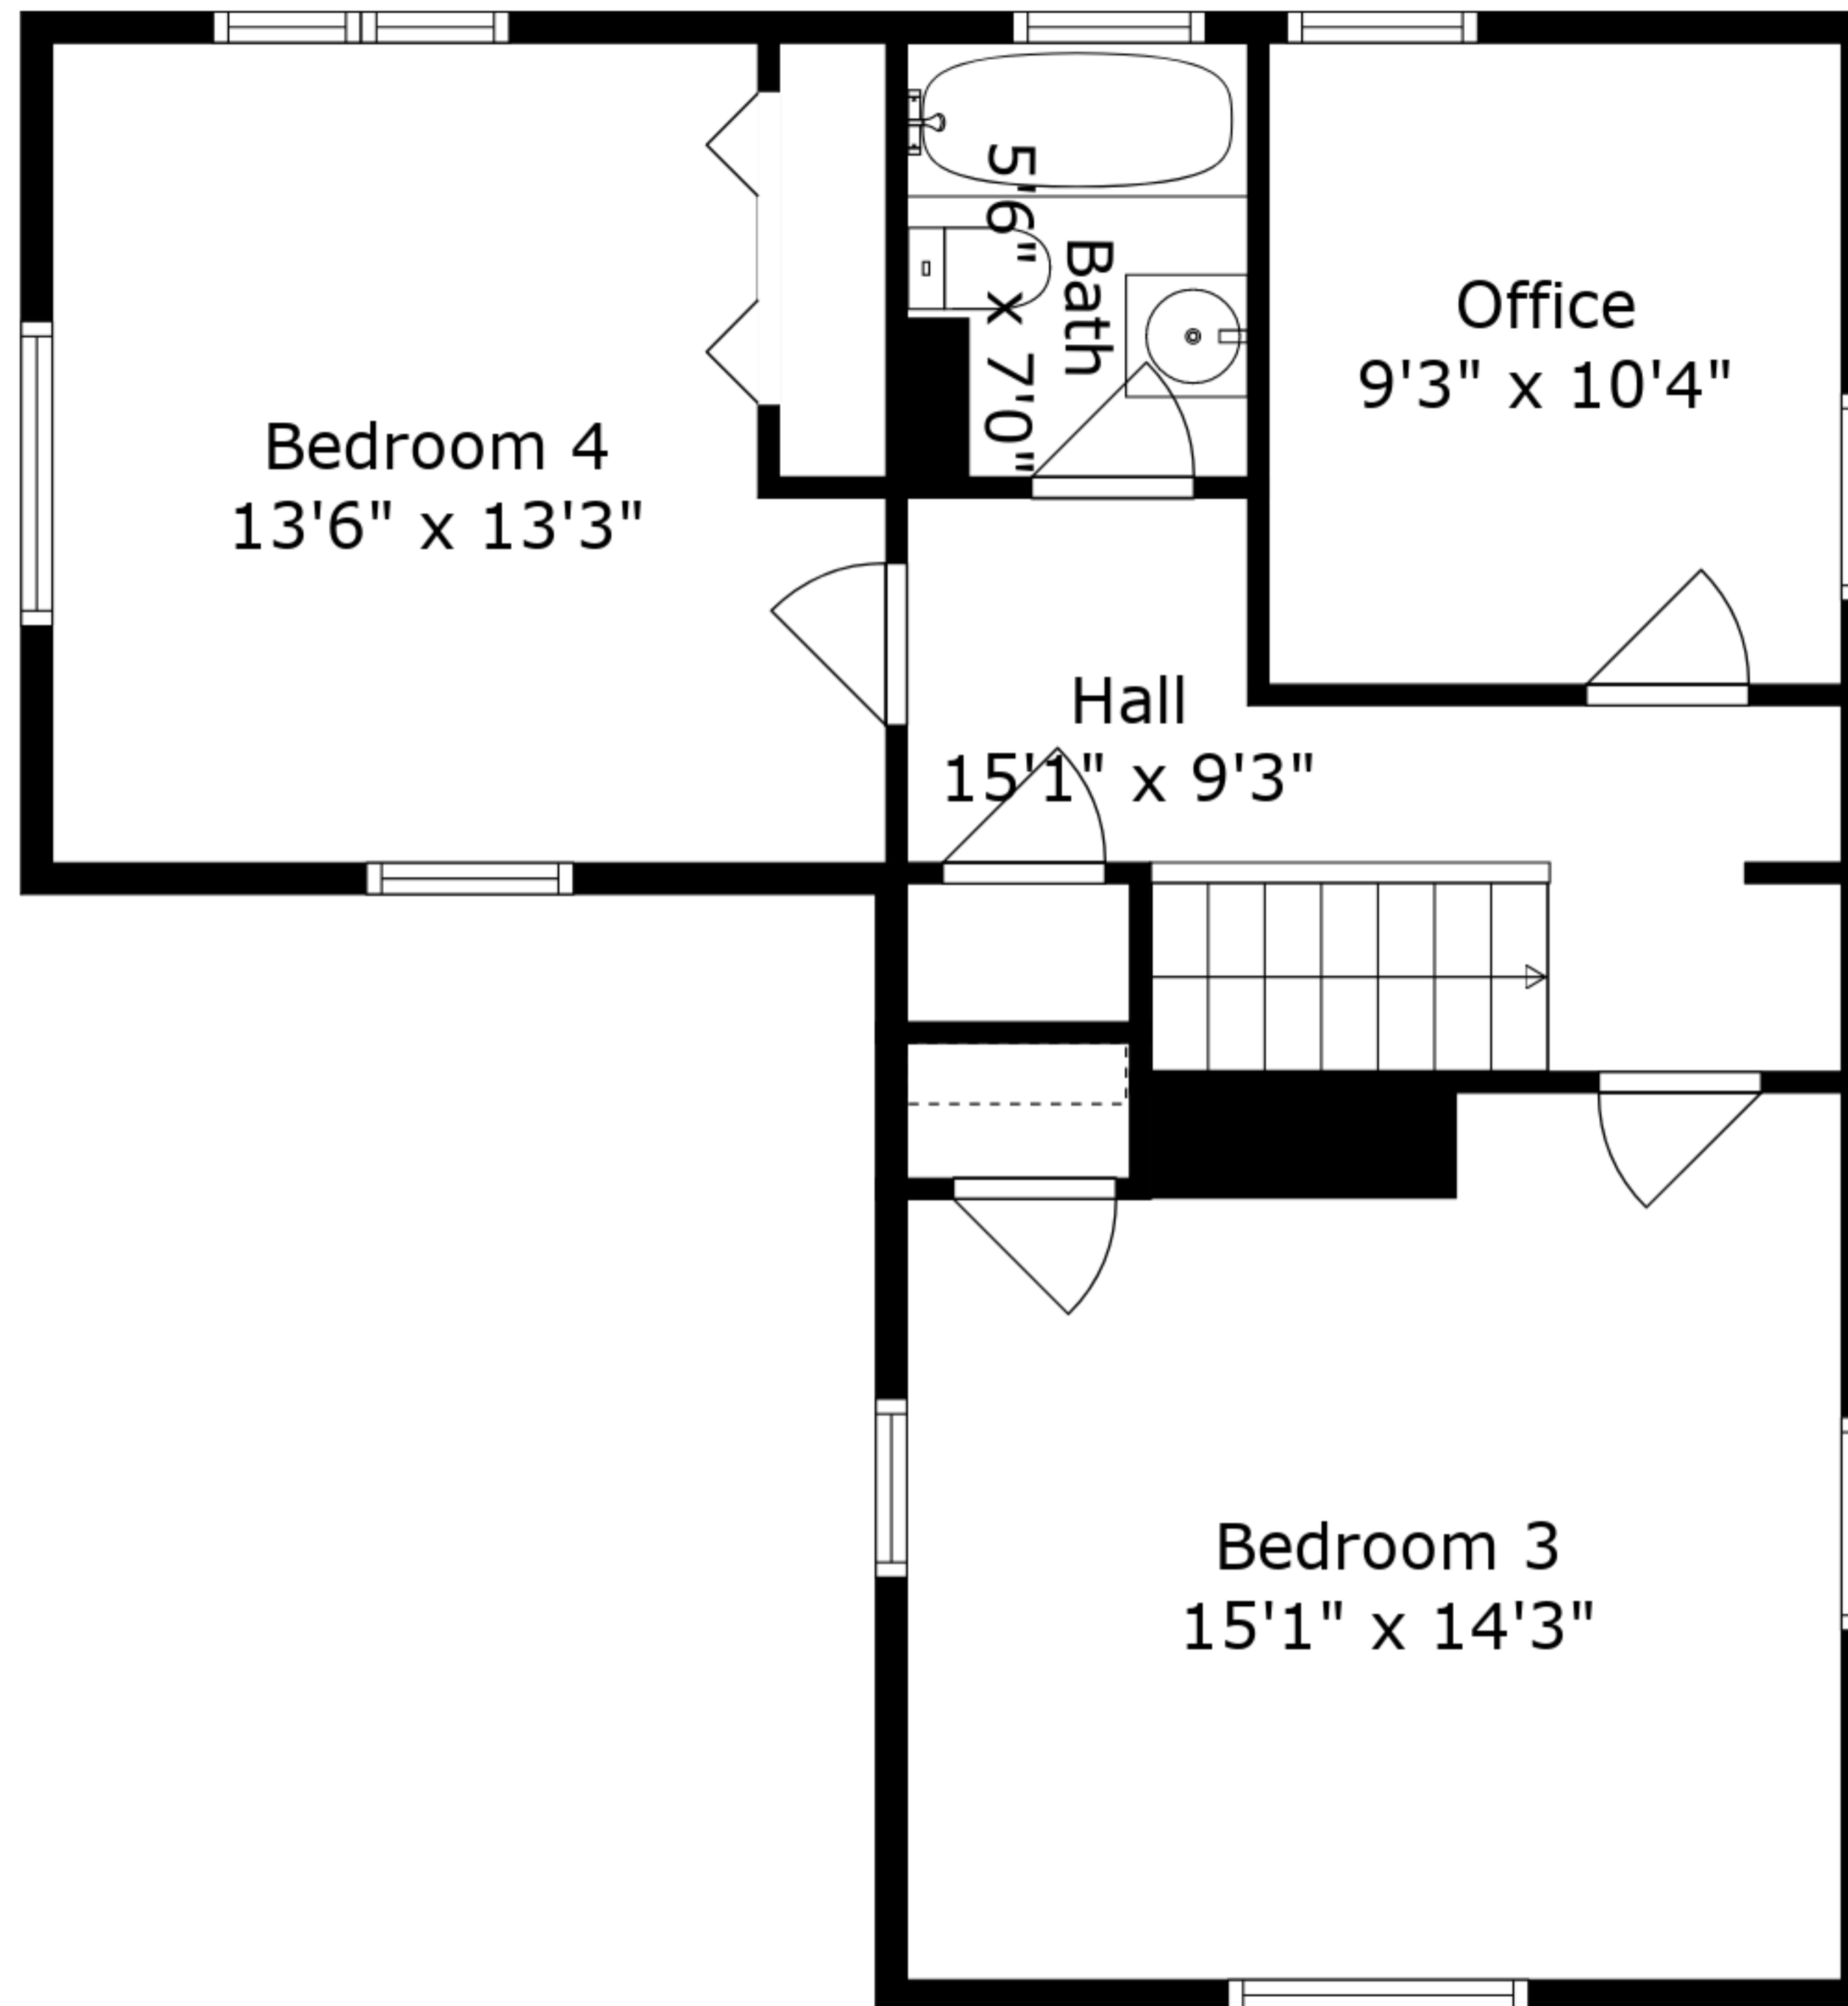

ESTIMATED AREAS

GLA BELOW GROUND: 0 sq. ft EXCLUDED AREAS 921 sq. ft
GLA MAIN FLOOR: 1165 sq. ft EXCLUDED AREAS 0 sq. ft
GLA UPPER FLOOR: 715 sq. ft EXCLUDED AREAS 0 sq. ft
Total GLA 1880 sq. ft, total area 2801 sq. ft

Sizes And Dimensions Are Approximate. Actual May Vary.

ESTIMATED AREAS

GLA BELOW GROUND: 0 sq. ft EXCLUDED AREAS 921 sq. ft
 GLA MAIN FLOOR: 1165 sq. ft EXCLUDED AREAS 0 sq. ft
 GLA UPPER FLOOR: 715 sq. ft EXCLUDED AREAS 0 sq. ft
 Total GLA 1880 sq. ft, total area 2801 sq. ft

Sizes And Dimensions Are Approximate. Actual May Vary.

Lower Floor

Main Floor

Upper Floor

ESTIMATED AREAS

GLA BELOW GROUND: 0 sq. ft EXCLUDED AREAS 921 sq. ft
 GLA MAIN FLOOR: 1165 sq. ft EXCLUDED AREAS 0 sq. ft
 GLA UPPER FLOOR: 715 sq. ft EXCLUDED AREAS 0 sq. ft
 Total GLA 1880 sq. ft, total area 2801 sq. ft