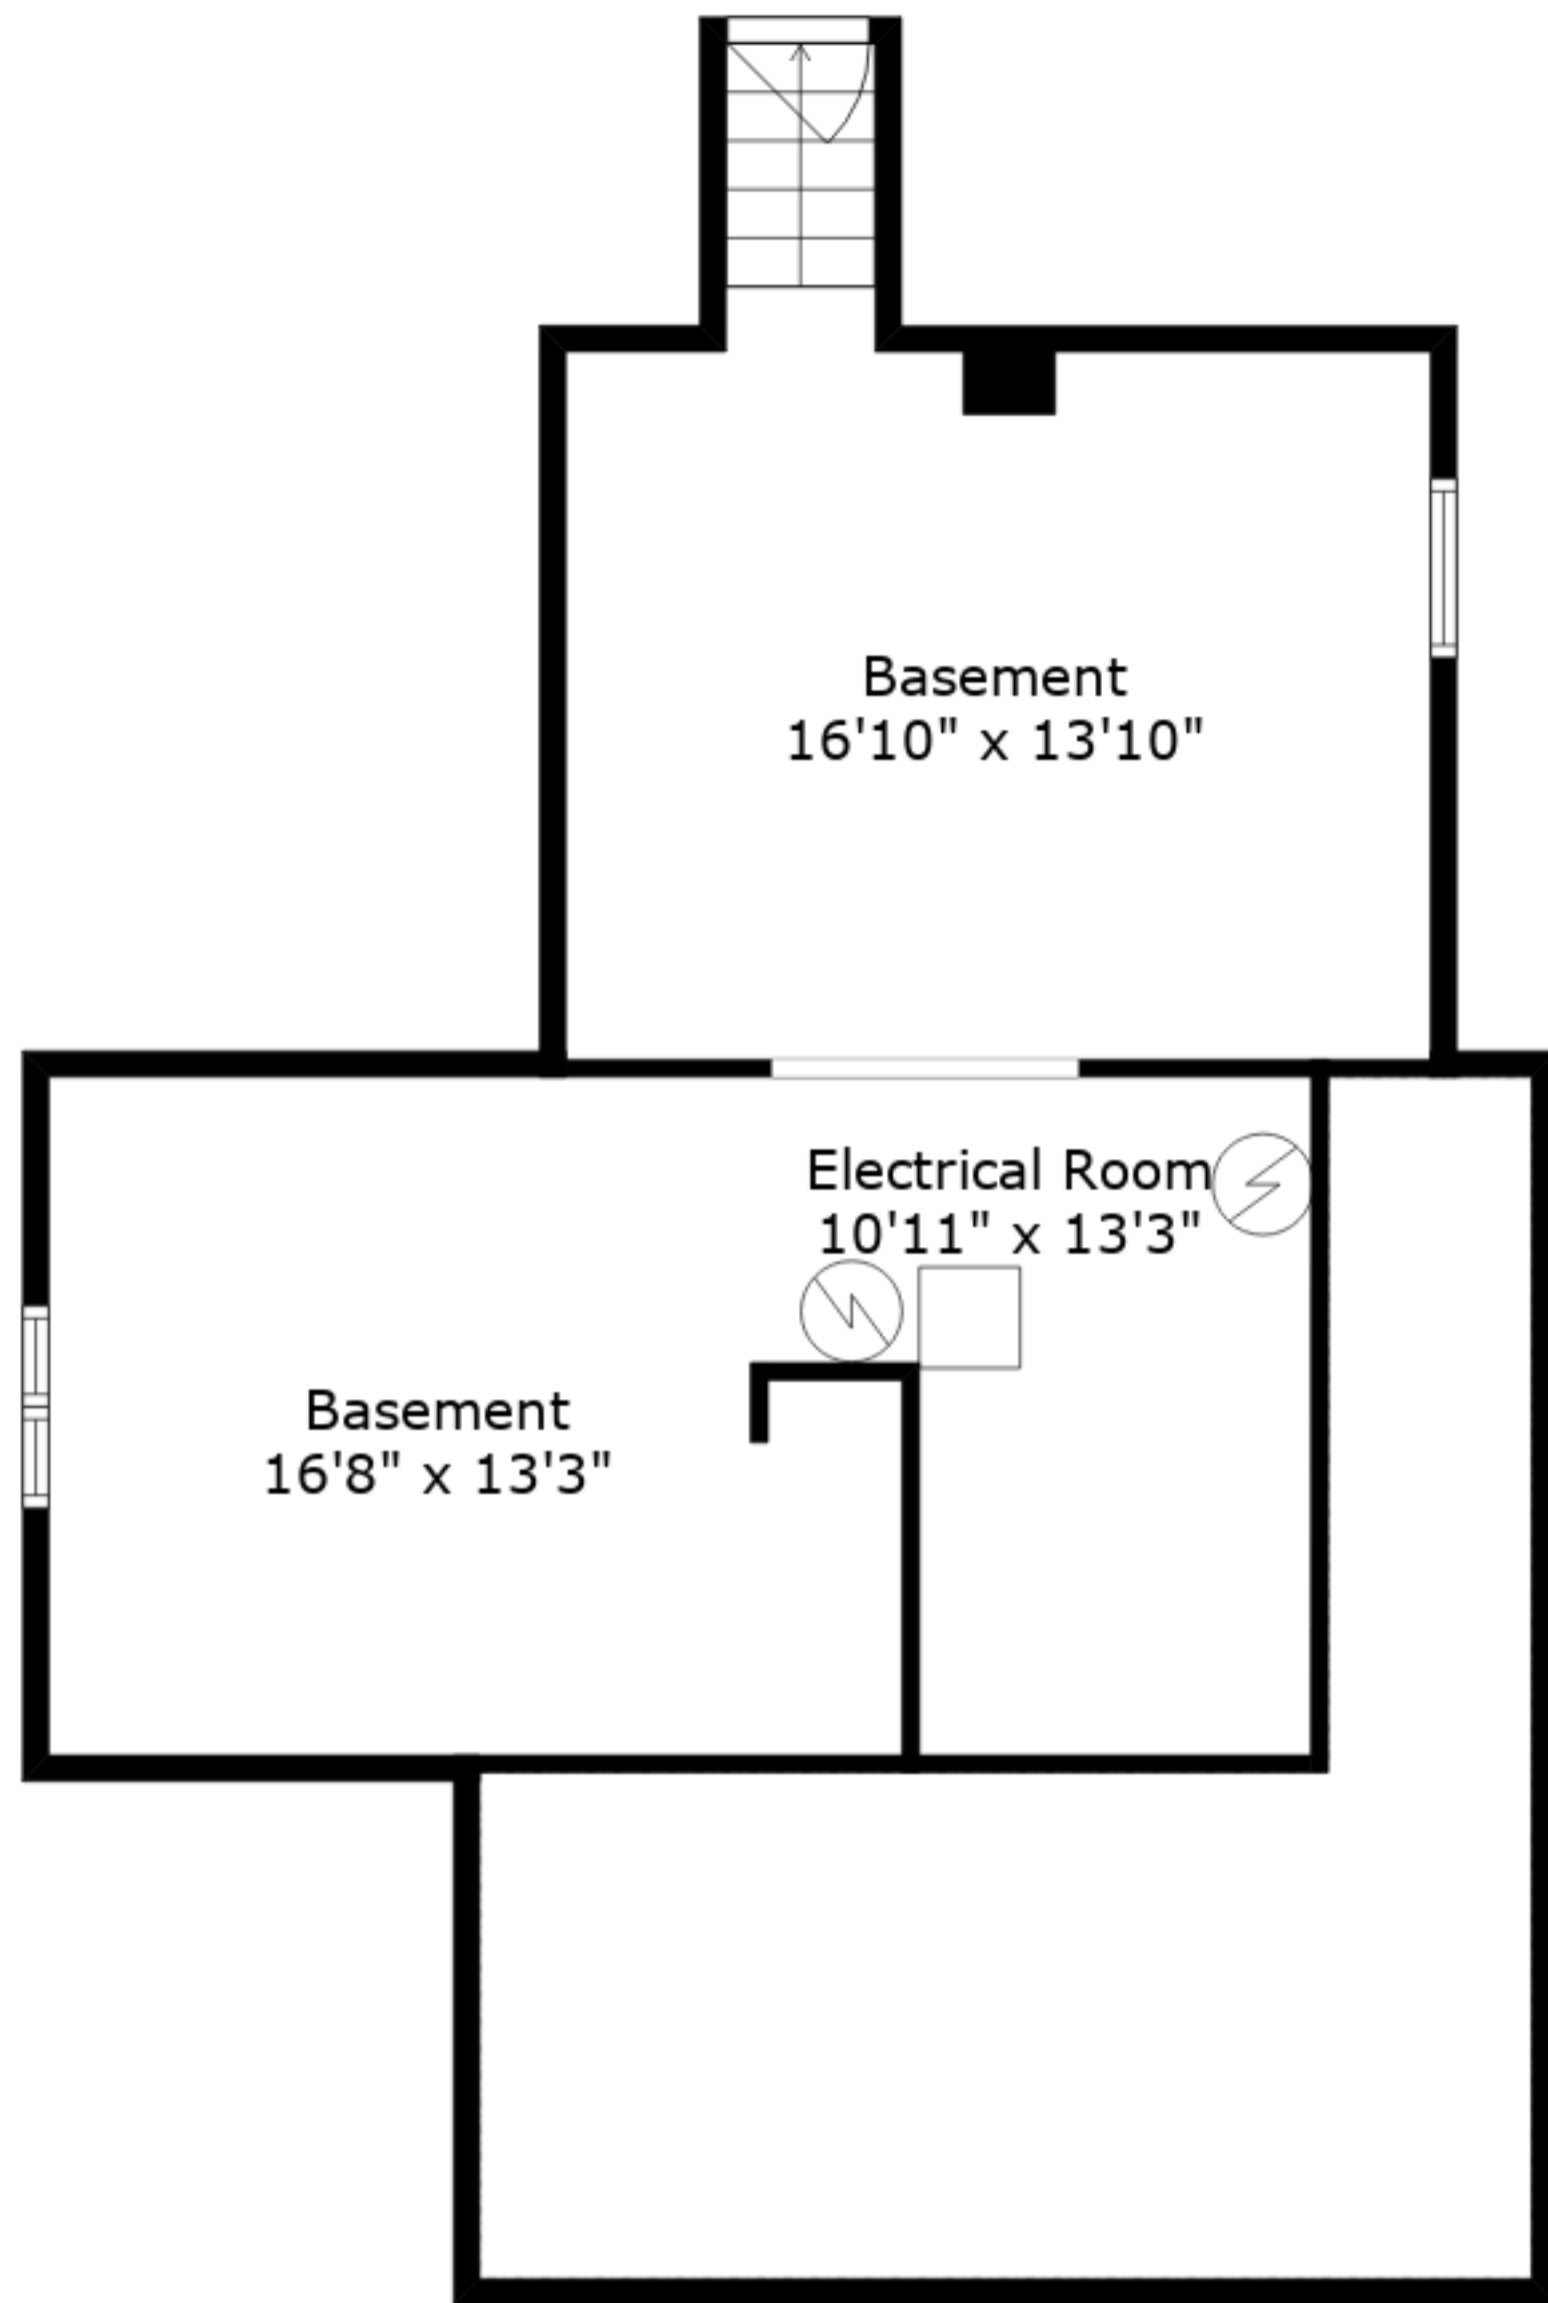

ESTIMATED AREAS

GLA BELOW GROUND: 0 sq. ft EXCLUDED AREAS 921 sq. ft
GLA MAIN FLOOR: 1165 sq. ft EXCLUDED AREAS 0 sq. ft
GLA UPPER FLOOR: 715 sq. ft EXCLUDED AREAS 0 sq. ft
Total GLA 1880 sq. ft, total area 2801 sq. ft

Sizes And Dimensions Are Approximate. Actual May Vary.

ESTIMATED AREAS

GLA BELOW GROUND: 0 sq. ft EXCLUDED AREAS 921 sq. ft
 GLA MAIN FLOOR: 1165 sq. ft EXCLUDED AREAS 0 sq. ft
 GLA UPPER FLOOR: 715 sq. ft EXCLUDED AREAS 0 sq. ft
 Total GLA 1880 sq. ft, total area 2801 sq. ft

Sizes And Dimensions Are Approximate. Actual May Vary.

Lower Floor

Main Floor

Upper Floor

ESTIMATED AREAS

GLA BELOW GROUND: 0 sq. ft EXCLUDED AREAS 921 sq. ft
 GLA MAIN FLOOR: 1165 sq. ft EXCLUDED AREAS 0 sq. ft
 GLA UPPER FLOOR: 715 sq. ft EXCLUDED AREAS 0 sq. ft
 Total GLA 1880 sq. ft, total area 2801 sq. ft