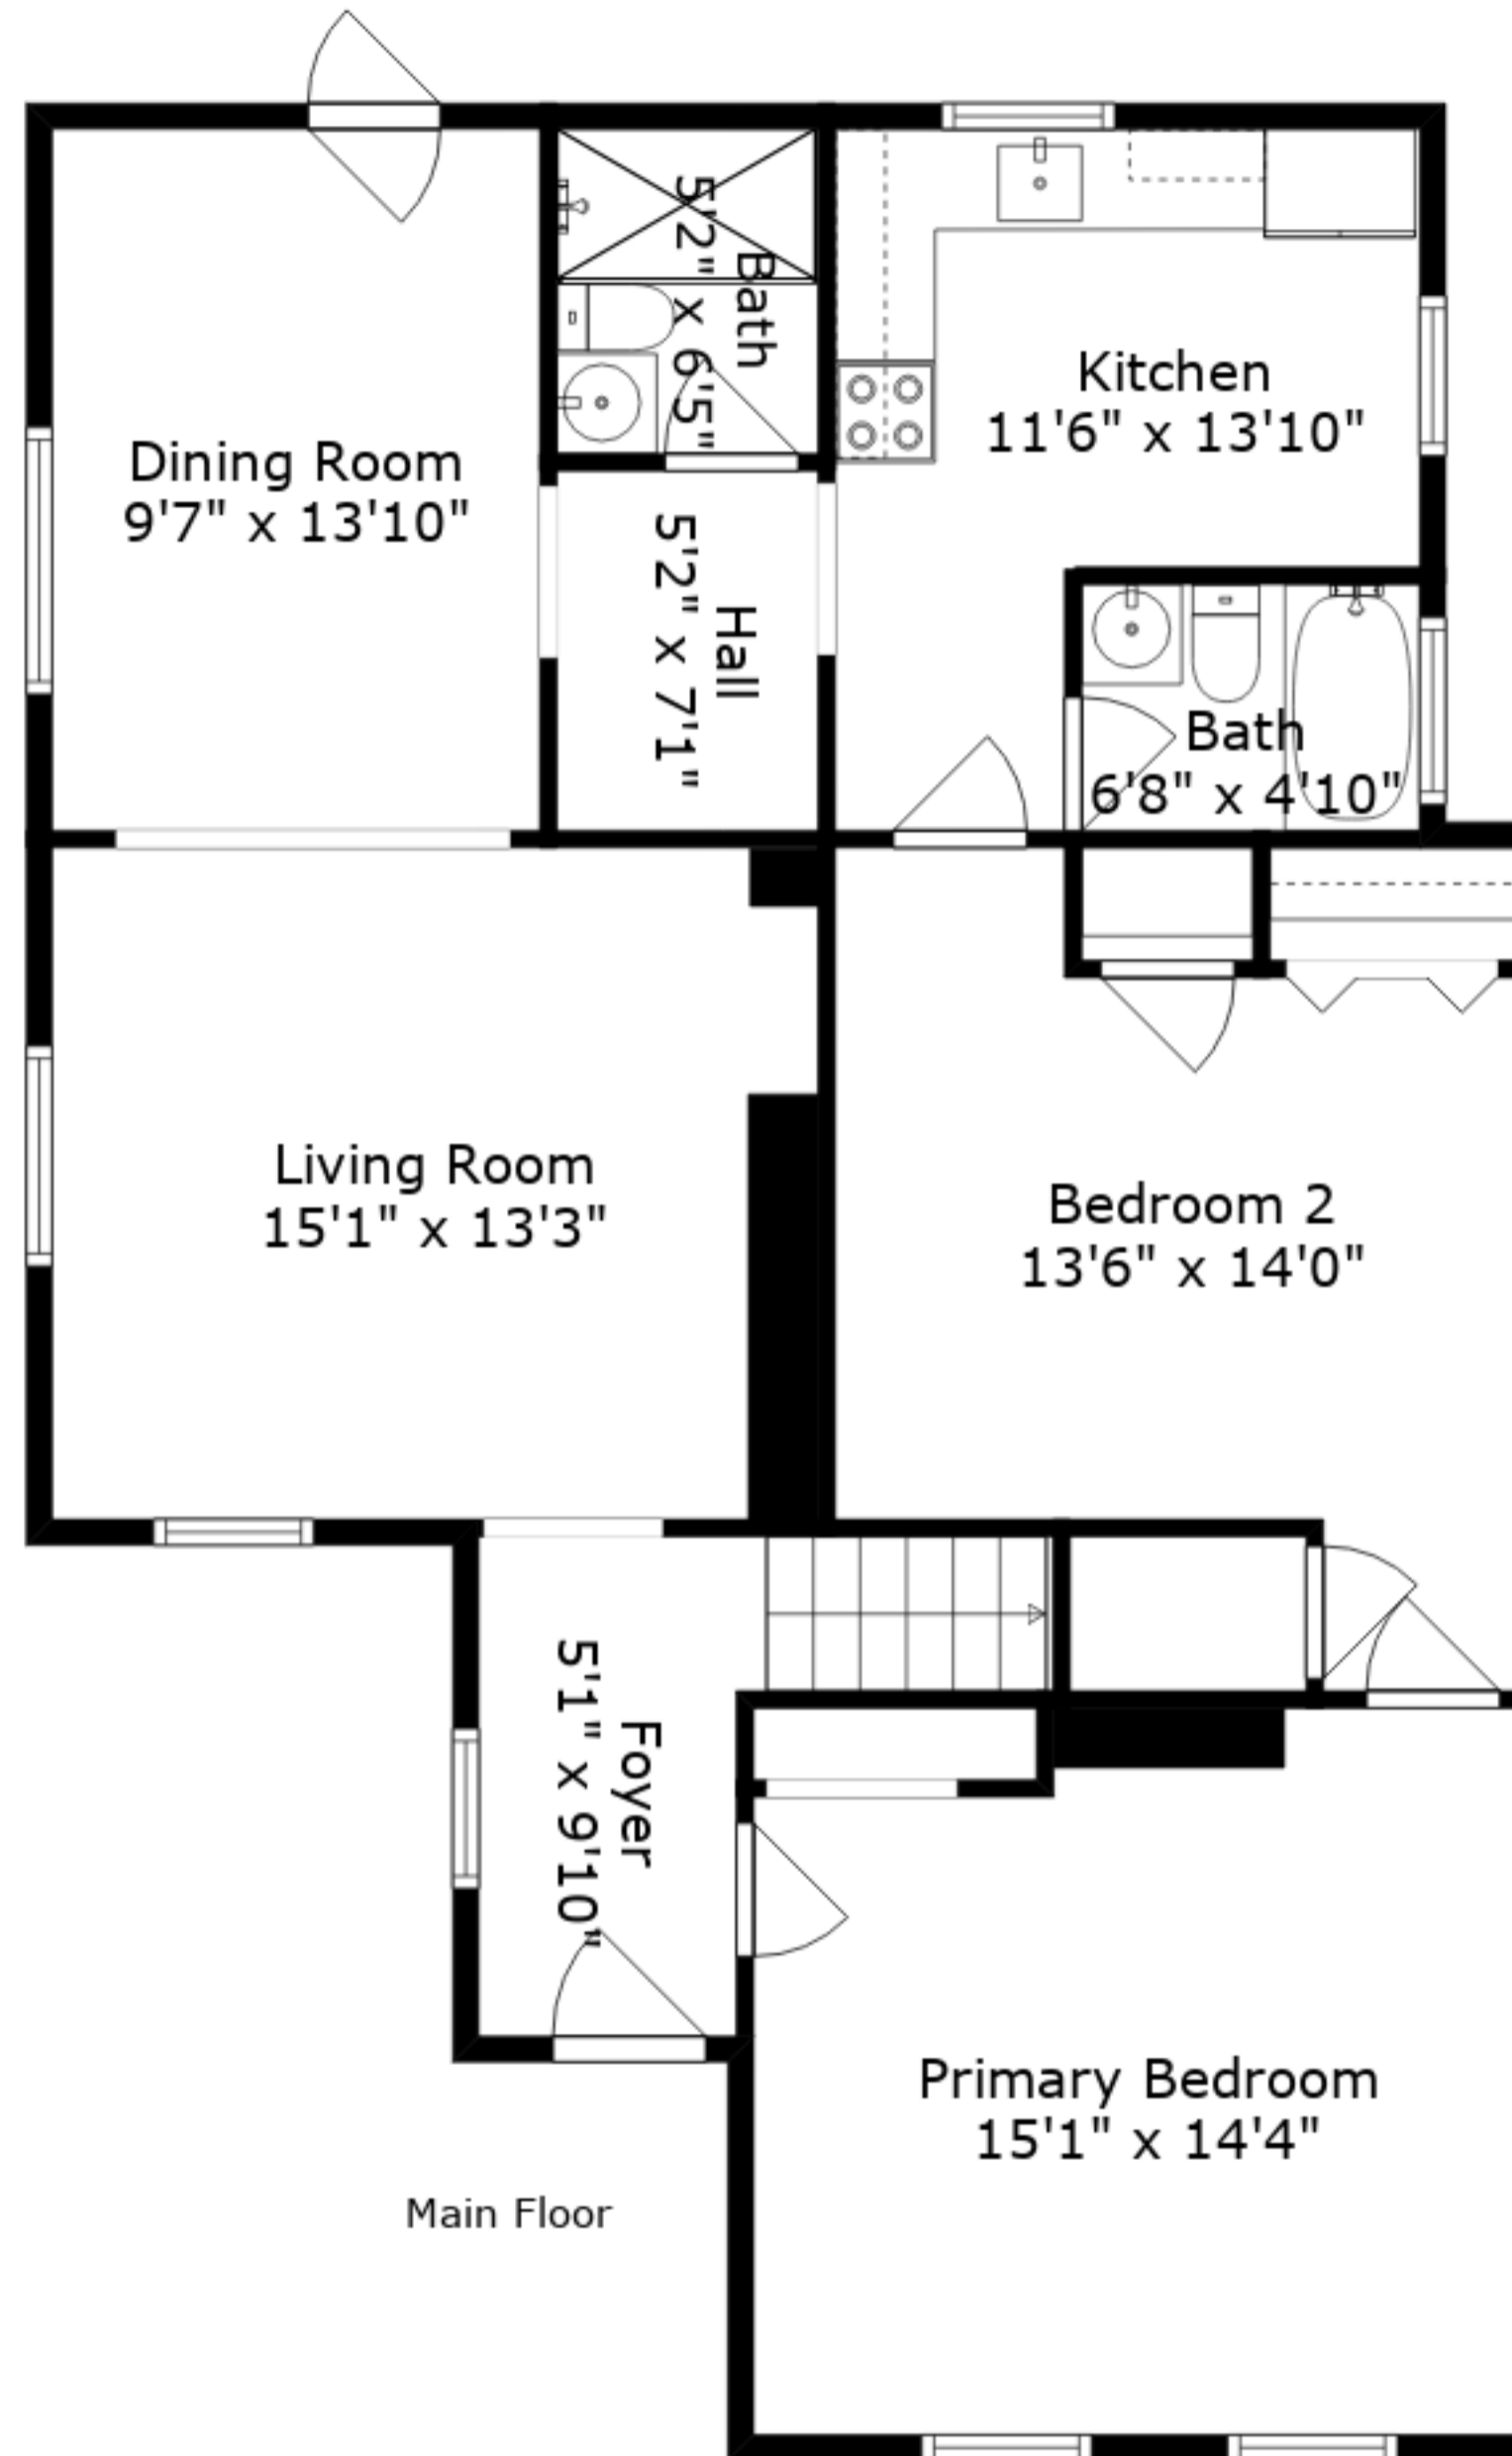

ESTIMATED AREAS

GLA BELOW GROUND: 0 sq. ft EXCLUDED AREAS 921 sq. ft
GLA MAIN FLOOR: 1165 sq. ft EXCLUDED AREAS 0 sq. ft
GLA UPPER FLOOR: 715 sq. ft EXCLUDED AREAS 0 sq. ft
Total GLA 1880 sq. ft, total area 2801 sq. ft

Sizes And Dimensions Are Approximate. Actual May Vary.

ESTIMATED AREAS

GLA BELOW GROUND: 0 sq. ft EXCLUDED AREAS 921 sq. ft
 GLA MAIN FLOOR: 1165 sq. ft EXCLUDED AREAS 0 sq. ft
 GLA UPPER FLOOR: 715 sq. ft EXCLUDED AREAS 0 sq. ft
 Total GLA 1880 sq. ft, total area 2801 sq. ft

Sizes And Dimensions Are Approximate. Actual May Vary.

Lower Floor

Main Floor

Upper Floor

ESTIMATED AREAS

GLA BELOW GROUND: 0 sq. ft EXCLUDED AREAS 921 sq. ft
 GLA MAIN FLOOR: 1165 sq. ft EXCLUDED AREAS 0 sq. ft
 GLA UPPER FLOOR: 715 sq. ft EXCLUDED AREAS 0 sq. ft
 Total GLA 1880 sq. ft, total area 2801 sq. ft