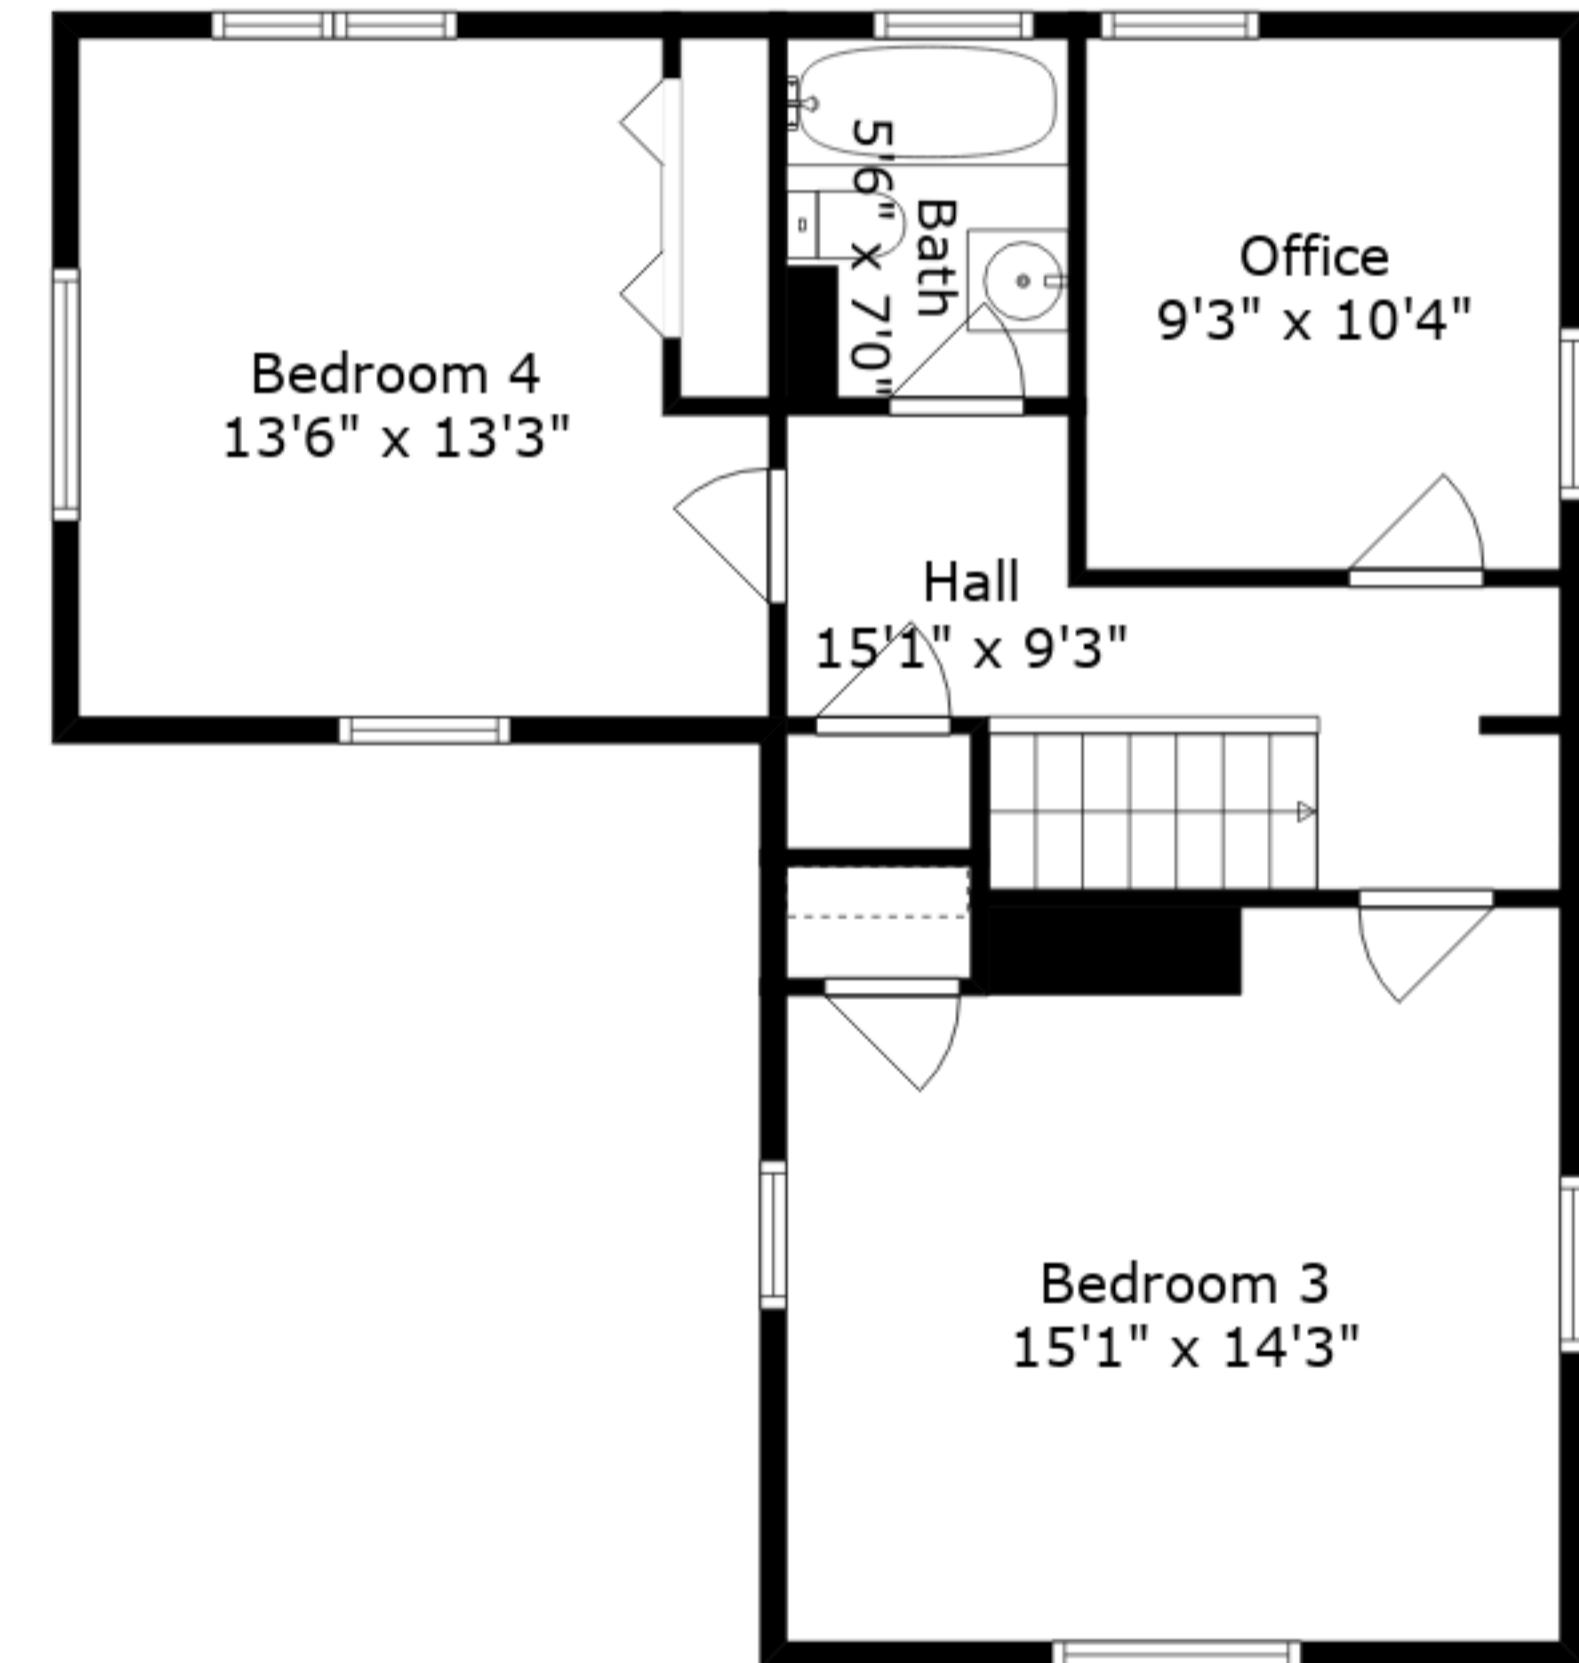

Sizes And Dimensions Are Approximate. Actual May Vary.

ESTIMATED AREAS

GLA BELOW GROUND: 0 sq. ft EXCLUDED AREAS 921 sq. ft
 GLA MAIN FLOOR: 1165 sq. ft EXCLUDED AREAS 0 sq. ft
 GLA UPPER FLOOR: 715 sq. ft EXCLUDED AREAS 0 sq. ft
 Total GLA 1880 sq. ft, total area 2801 sq. ft

Sizes And Dimensions Are Approximate. Actual May Vary.

Lower Floor

Main Floor

Upper Floor

ESTIMATED AREAS

GLA BELOW GROUND: 0 sq. ft EXCLUDED AREAS 921 sq. ft
 GLA MAIN FLOOR: 1165 sq. ft EXCLUDED AREAS 0 sq. ft
 GLA UPPER FLOOR: 715 sq. ft EXCLUDED AREAS 0 sq. ft
 Total GLA 1880 sq. ft, total area 2801 sq. ft

Sizes And Dimensions Are Approximate. Actual May Vary.