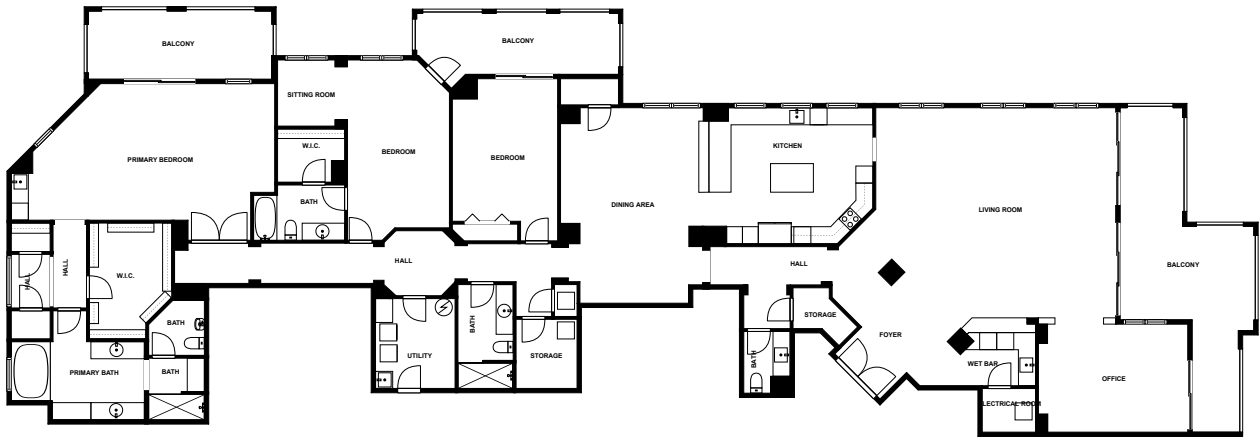

Home report

Mandalay Avenue 521 1401
Clearwater Beach

Highlights

1 Kitchen

2 Living room

3 Bedroom

6 Bath

1 Office

The Shipwreck, 0.0 mi

Air Adventures Clearwater,
2.3 mi

Floor plan

SIZES AND DIMENSIONS ARE APPROXIMATE, ACTUAL MAY VARY.

Appendix 1: Data sheet

Hall - 4	Room - 1	Room - Electrical - 1
Bath - 6	Bath - Toilet - 2	Bath - Master - 1
Closet - 2	Closet - WalkIn - 2	Storage - 2
Utility - 1	Bedroom - 3	Bedroom - Master - 1
LivingRoom - 2	LivingRoom - Sitting - 1	Kitchen - 1
Dining - 1	Dining - Open - 1	Office - 1
Bar - 1	Bar - Wet - 1	Entry - 1
Entry - Foyer - 1	Outdoor - 3	Outdoor - Balcony - 3