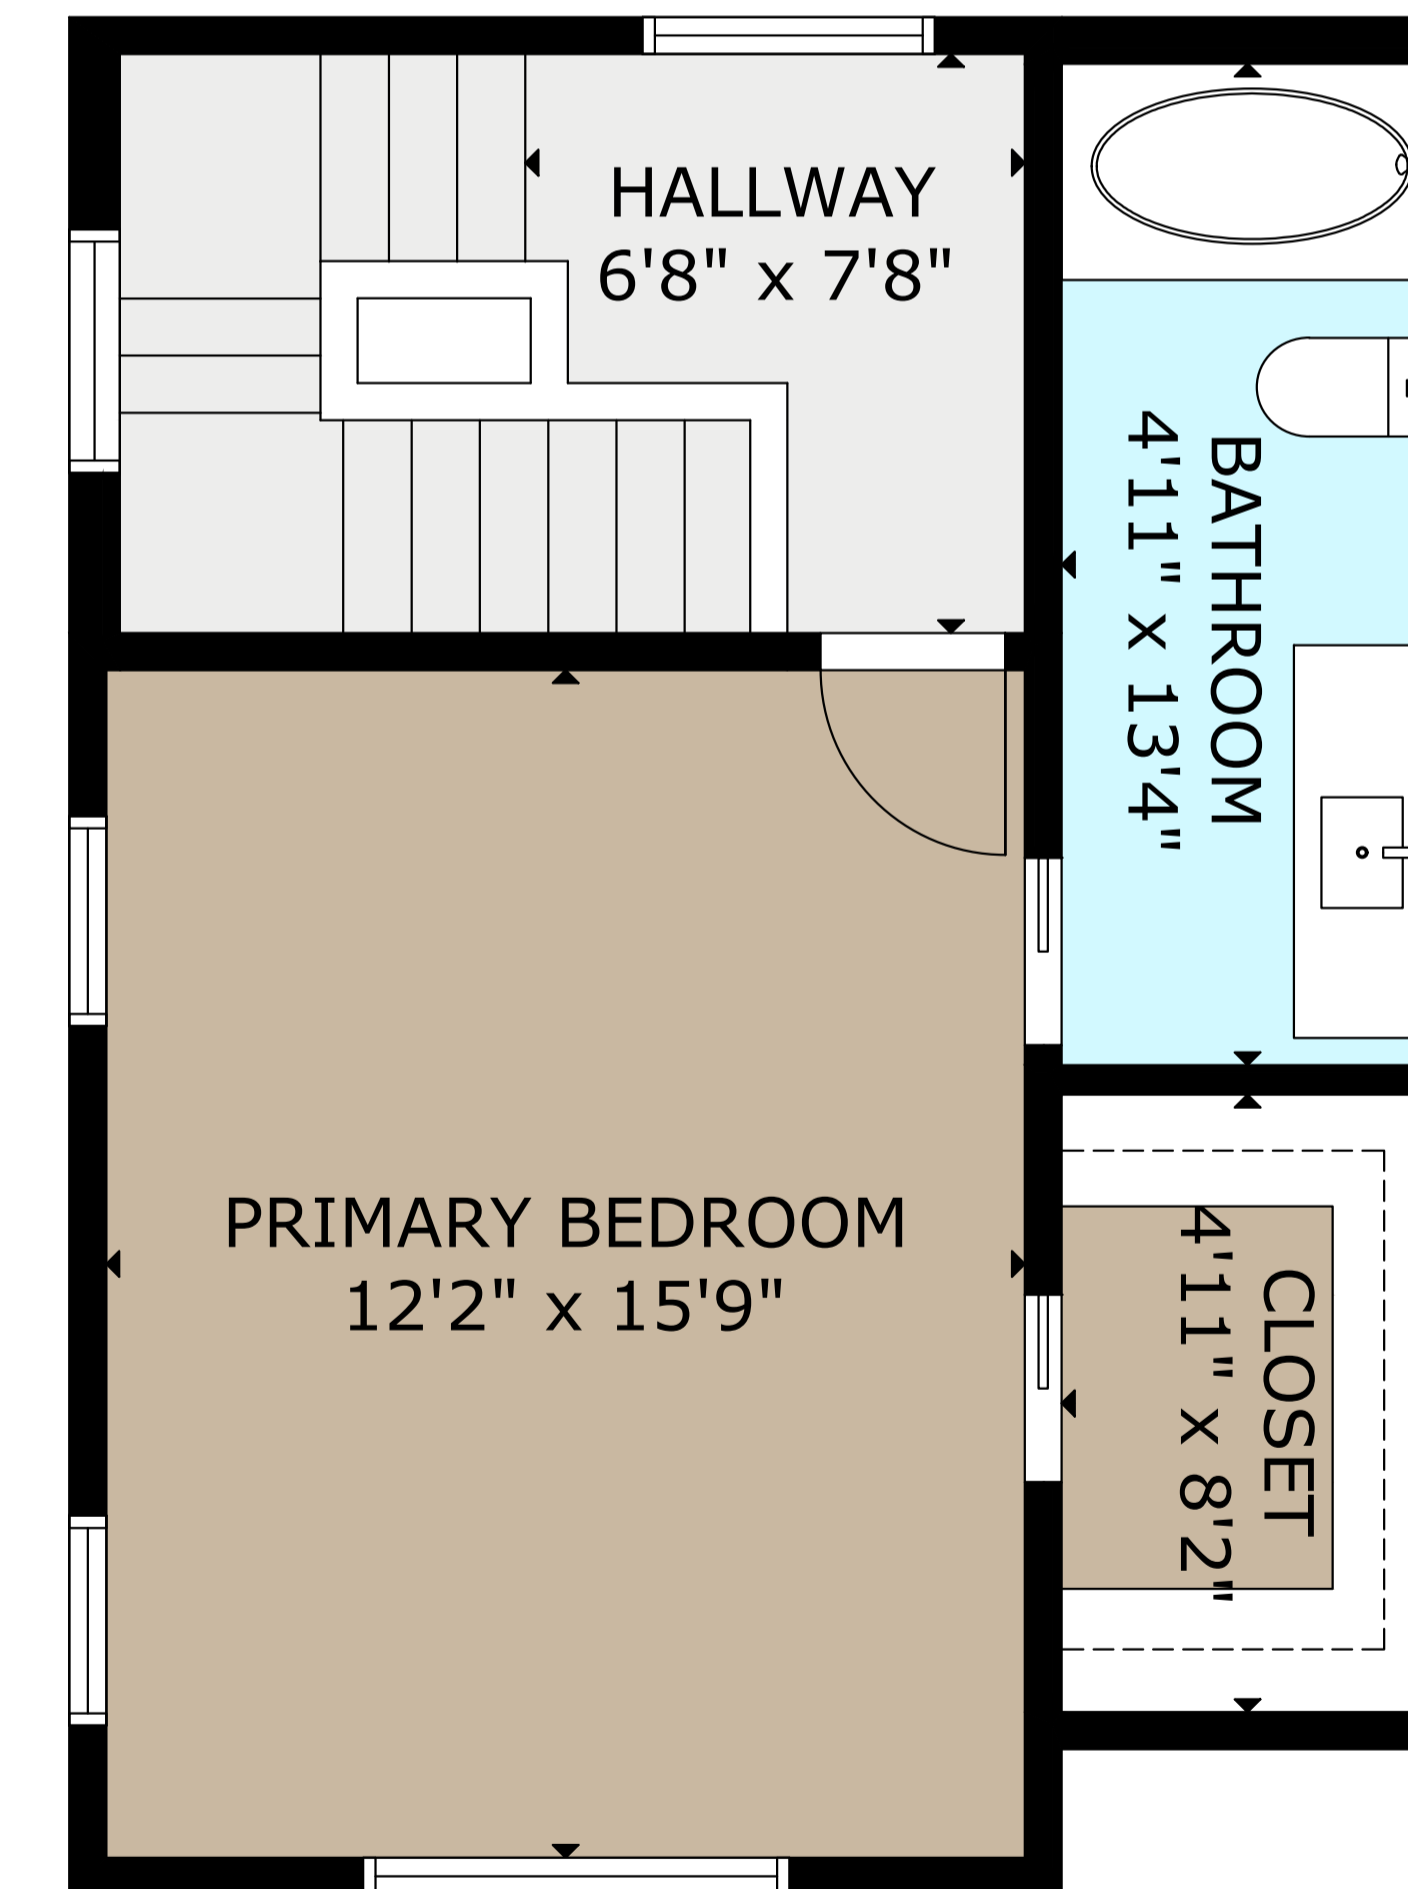

MAIN FLOOR

UPPER LEVEL 1

GROSS INTERNAL AREA
 TOTAL: 1,651 sq ft
 MAIN FLOOR: 1,241 sq ft, UPPER LEVEL 1: 410 sq ft
 SIZE AND DIMENSIONS ARE APPROXIMATE, ACTUAL MAY VARY