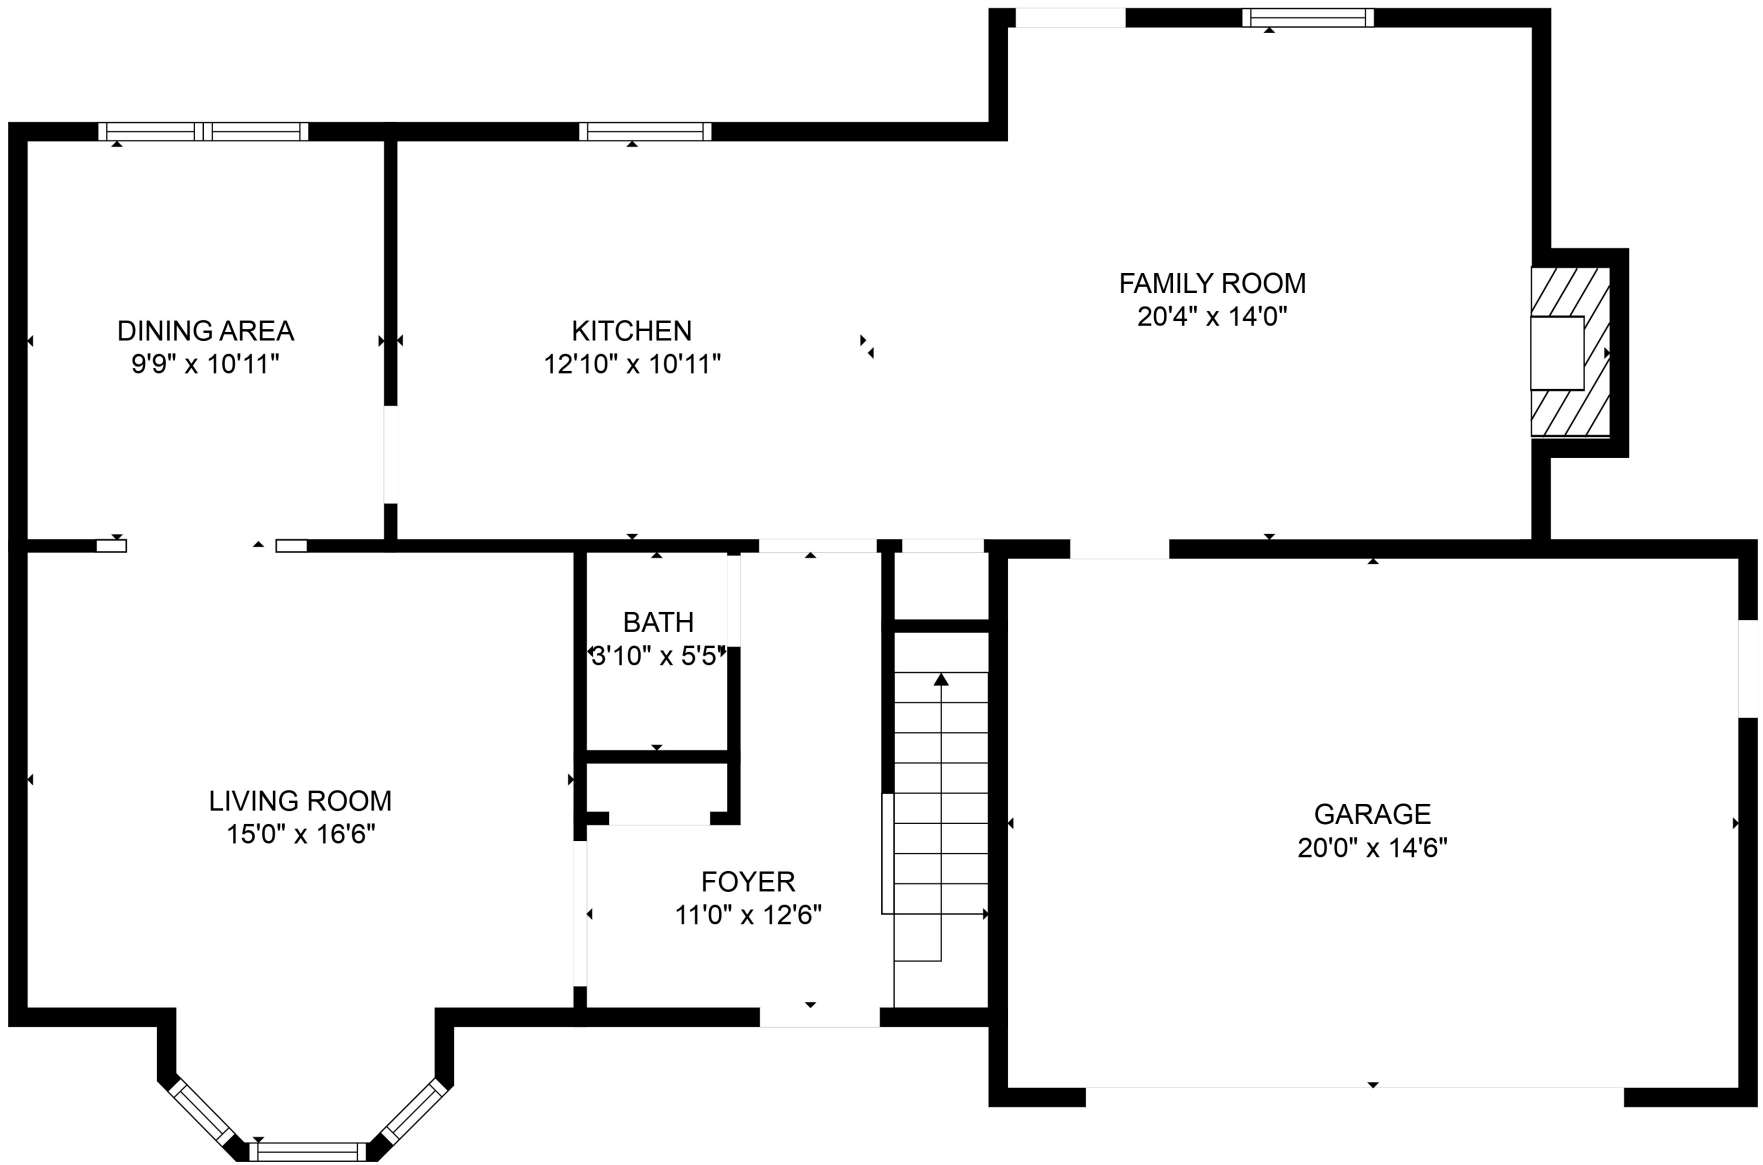

Total scanned area: 2396 sq. ft

SIZES AND DIMENSIONS ARE APPROXIMATE. ACTUAL MAY VARY.

Total scanned area: 2396 sq. ft

SIZES AND DIMENSIONS ARE APPROXIMATE. ACTUAL MAY VARY.

Total scanned area: 2396 sq. ft

SIZES AND DIMENSIONS ARE APPROXIMATE. ACTUAL MAY VARY.