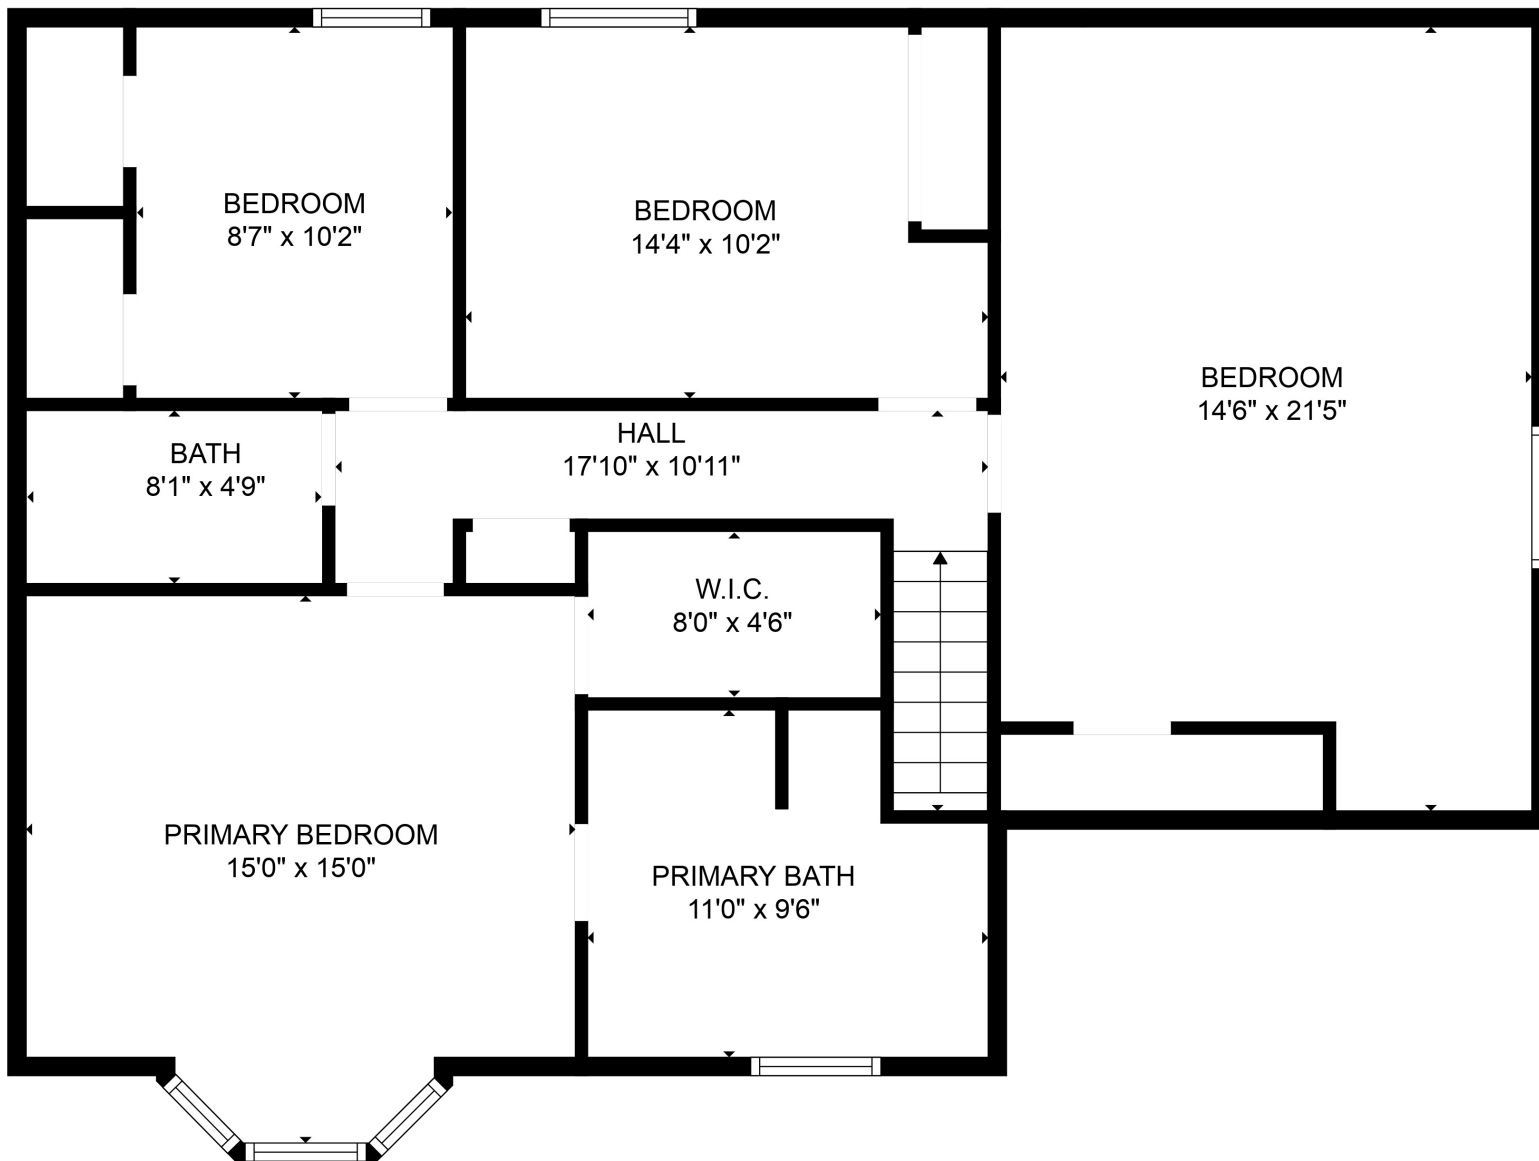

Total scanned area: 2396 sq. ft

SIZES AND DIMENSIONS ARE APPROXIMATE. ACTUAL MAY VARY.

Total scanned area: 2396 sq. ft

SIZES AND DIMENSIONS ARE APPROXIMATE. ACTUAL MAY VARY.

Total scanned area: 2396 sq. ft

SIZES AND DIMENSIONS ARE APPROXIMATE. ACTUAL MAY VARY.