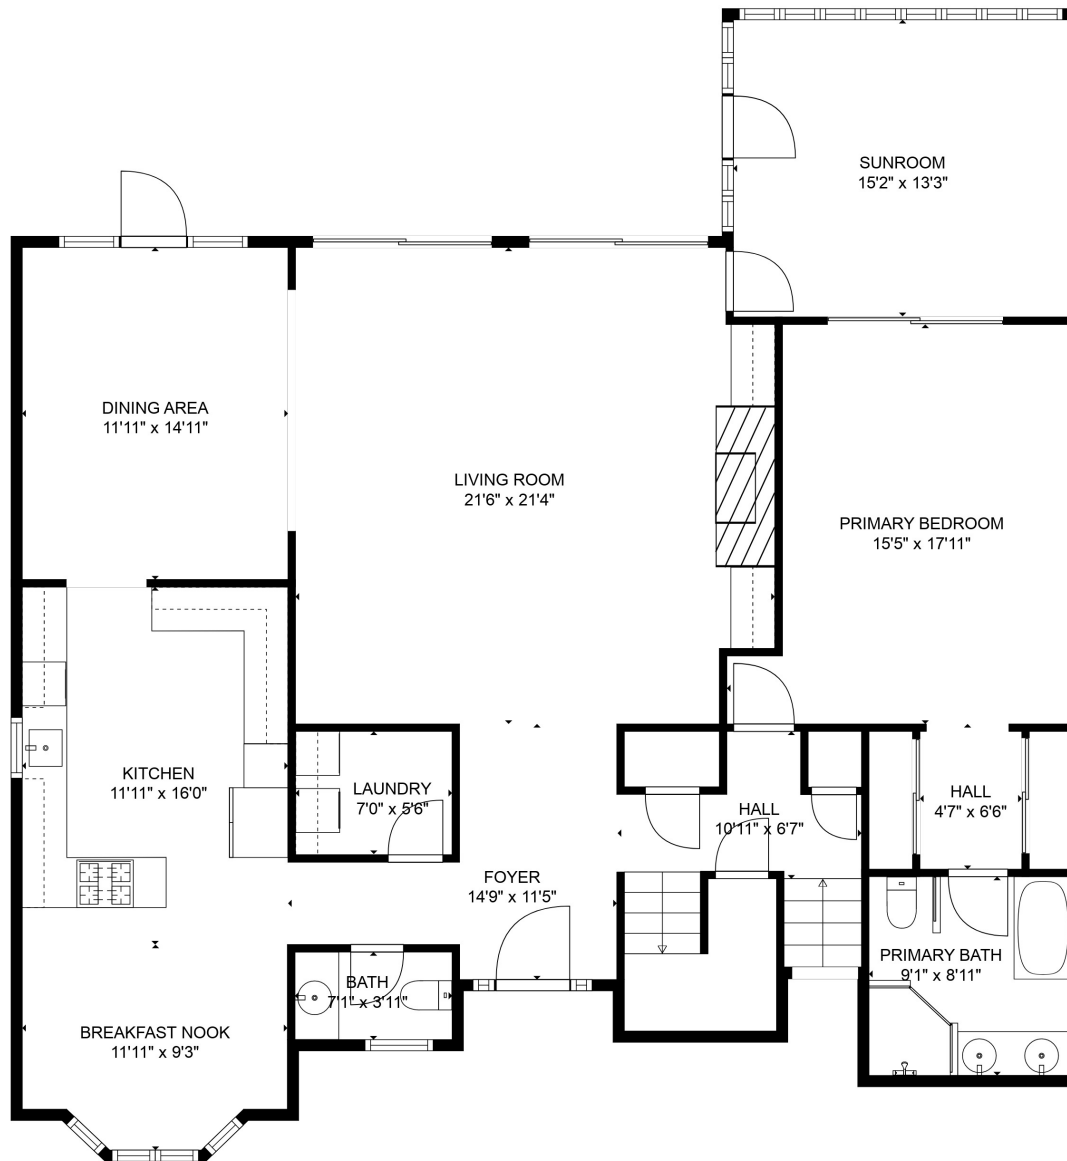

Total scanned area: 3327 sq. ft

SIZES AND DIMENSIONS ARE APPROXIMATE. ACTUAL MAY VARY.

Total scanned area: 3327 sq. ft

SIZES AND DIMENSIONS ARE APPROXIMATE. ACTUAL MAY VARY.

Total scanned area: 3327 sq. ft

SIZES AND DIMENSIONS ARE APPROXIMATE. ACTUAL MAY VARY.

Total scanned area: 3327 sq. ft

SIZES AND DIMENSIONS ARE APPROXIMATE. ACTUAL MAY VARY.