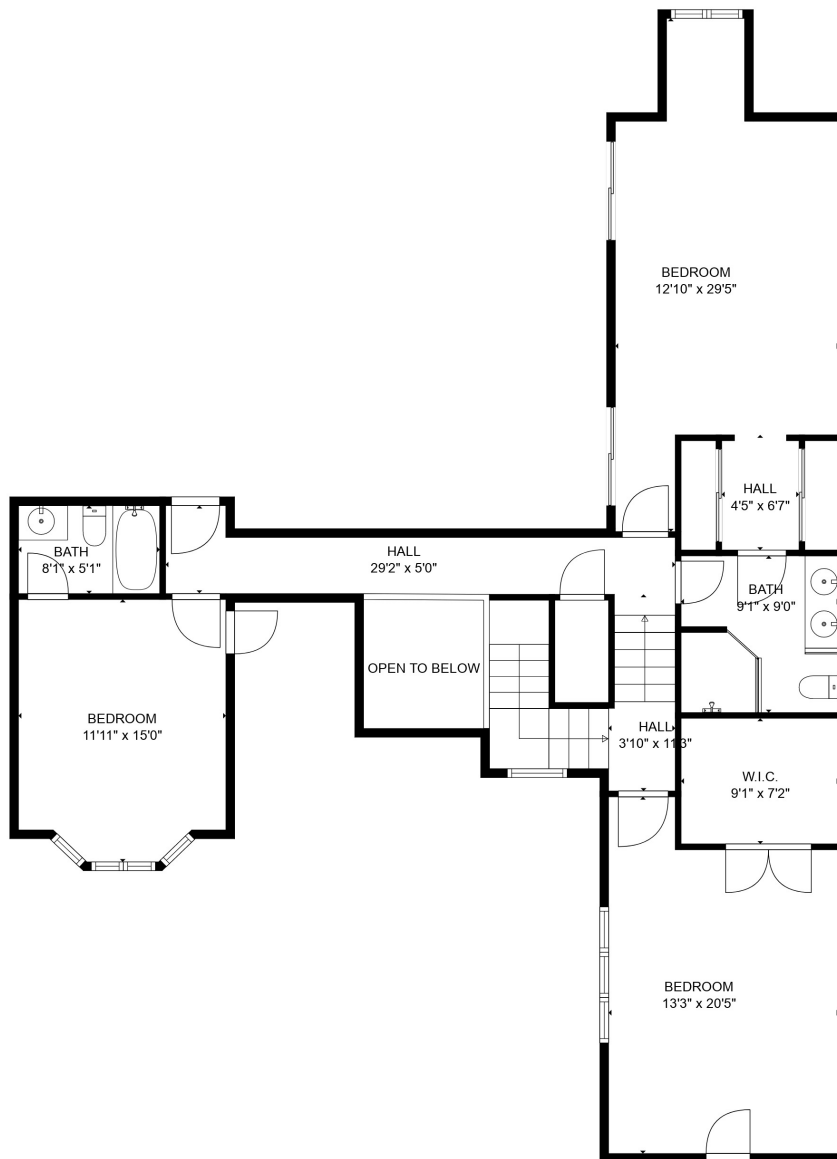

Total scanned area: 3327 sq. ft

SIZES AND DIMENSIONS ARE APPROXIMATE. ACTUAL MAY VARY.

Total scanned area: 3327 sq. ft

SIZES AND DIMENSIONS ARE APPROXIMATE. ACTUAL MAY VARY.

Total scanned area: 3327 sq. ft

SIZES AND DIMENSIONS ARE APPROXIMATE. ACTUAL MAY VARY.

Total scanned area: 3327 sq. ft

SIZES AND DIMENSIONS ARE APPROXIMATE. ACTUAL MAY VARY.